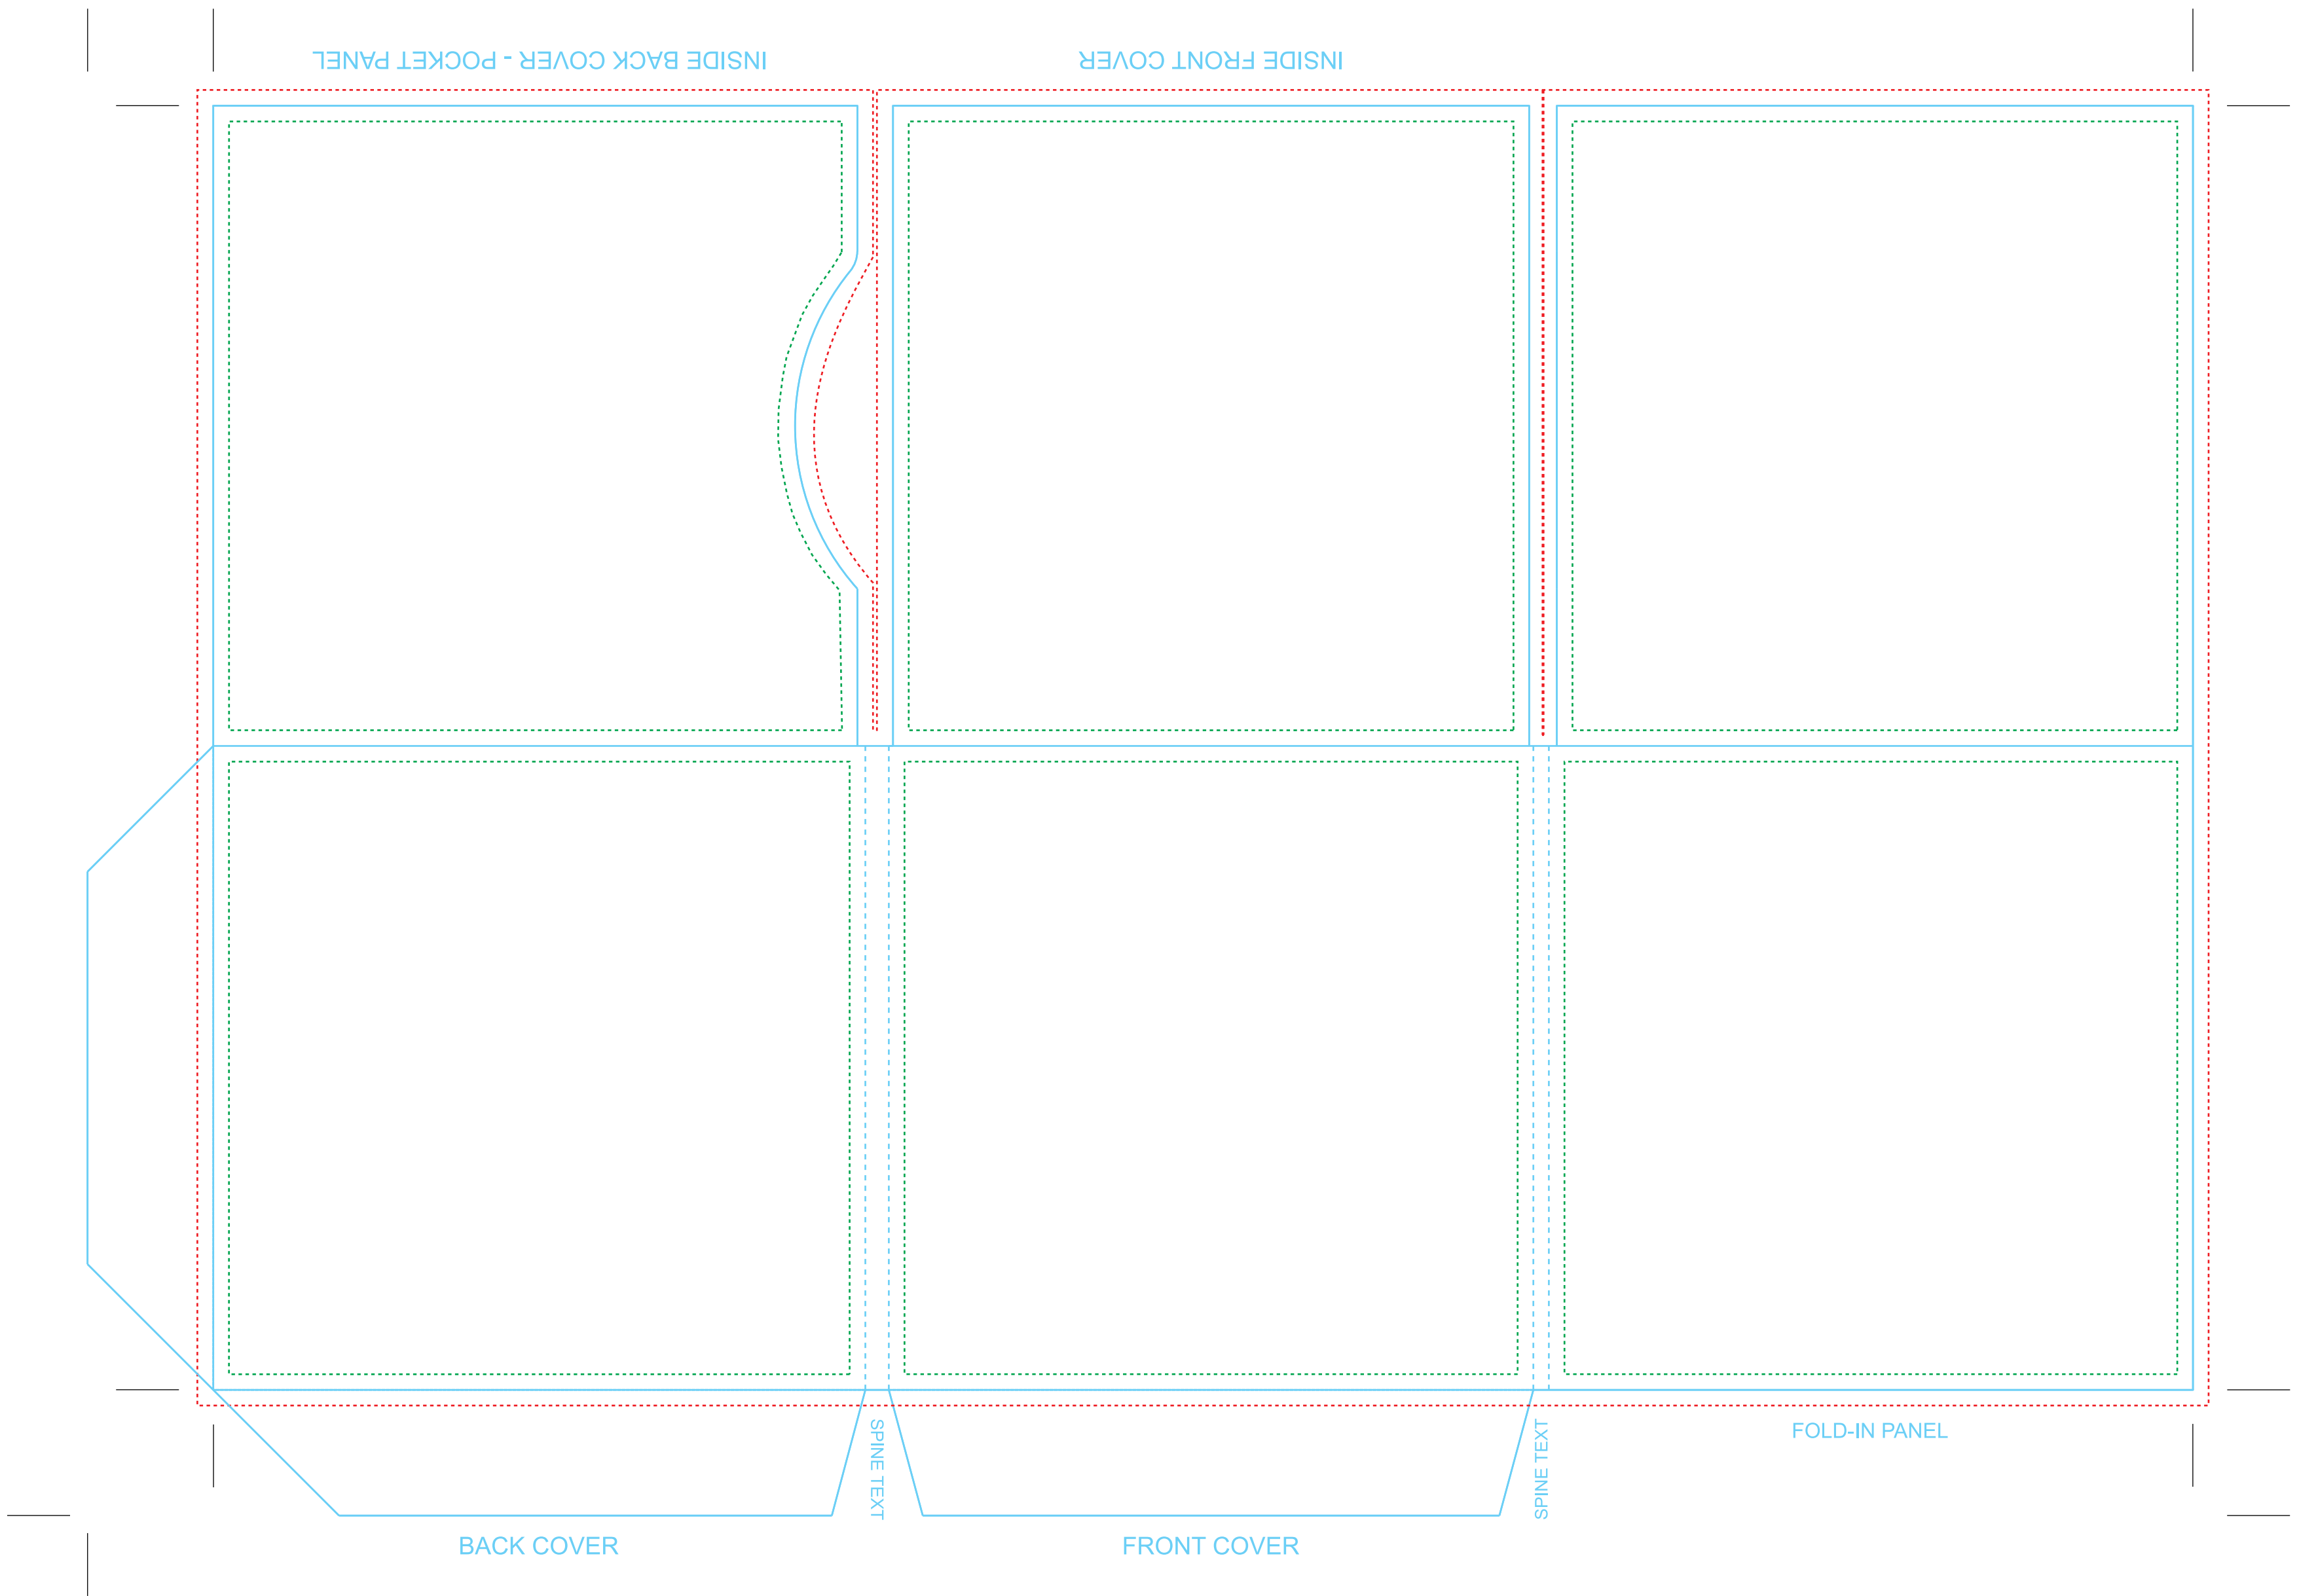

6 Panel Eco-Wallet with Halfmoon Pocket (D3001)  
Reference: 1 or 2 Pockets    Type Safety .....  
Style: 6 Panels            Bleed Line .....  
Size: 16.7467" x 11.2166"   Crop Line \_\_\_\_\_

INSIDE BACK COVER - POCKET PANEL

INSIDE FRONT COVER

FOLD-IN PANEL

BACK COVER

FRONT COVER

SPINE TEXT

SPINE TEXT