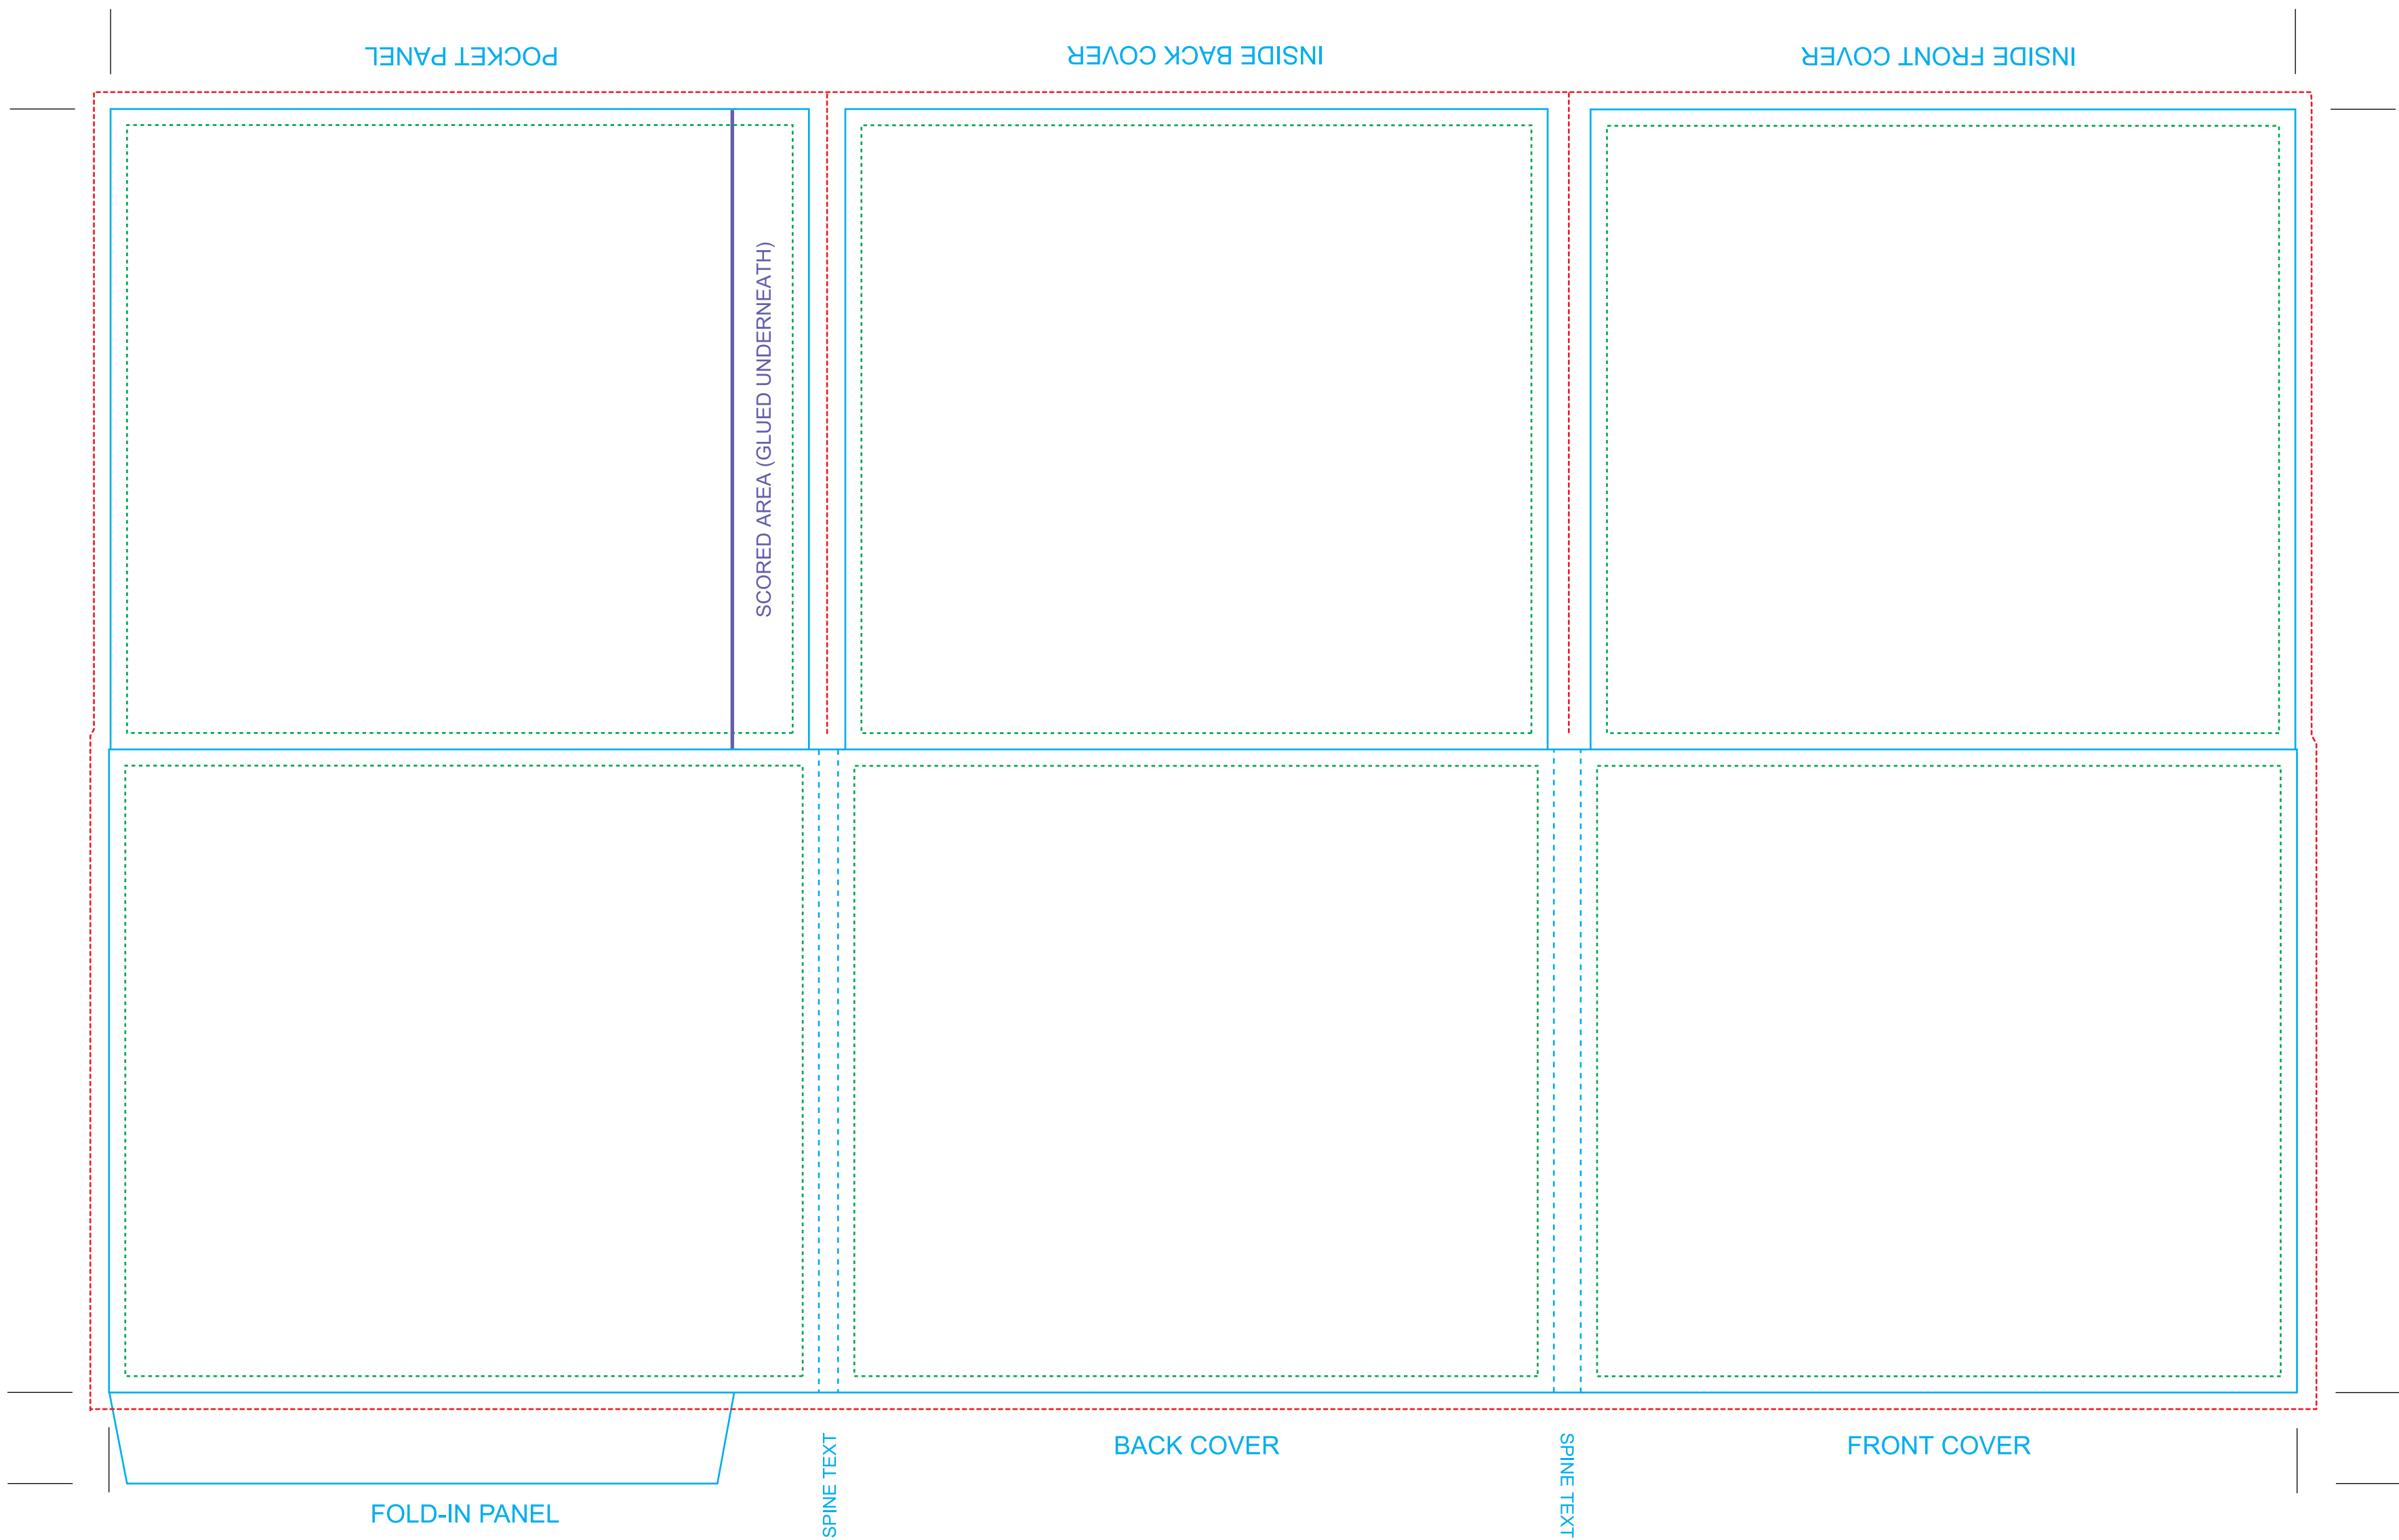

6 Panel Eco-Wallet with Out Facing Pocket (D3043)

Reference: 1 Pocket
 Style: 6 Panels
 Size: 16.7985" x 10.5618"

Type Safety
 Bleed Line
 Crop Line
 Scored Line

POCKET PANEL

INSIDE BACK COVER

INSIDE FRONT COVER

SCORED AREA (GLUED UNDERNEATH)

FOLD-IN PANEL

SPINE TEXT

BACK COVER

SPINE TEXT

FRONT COVER