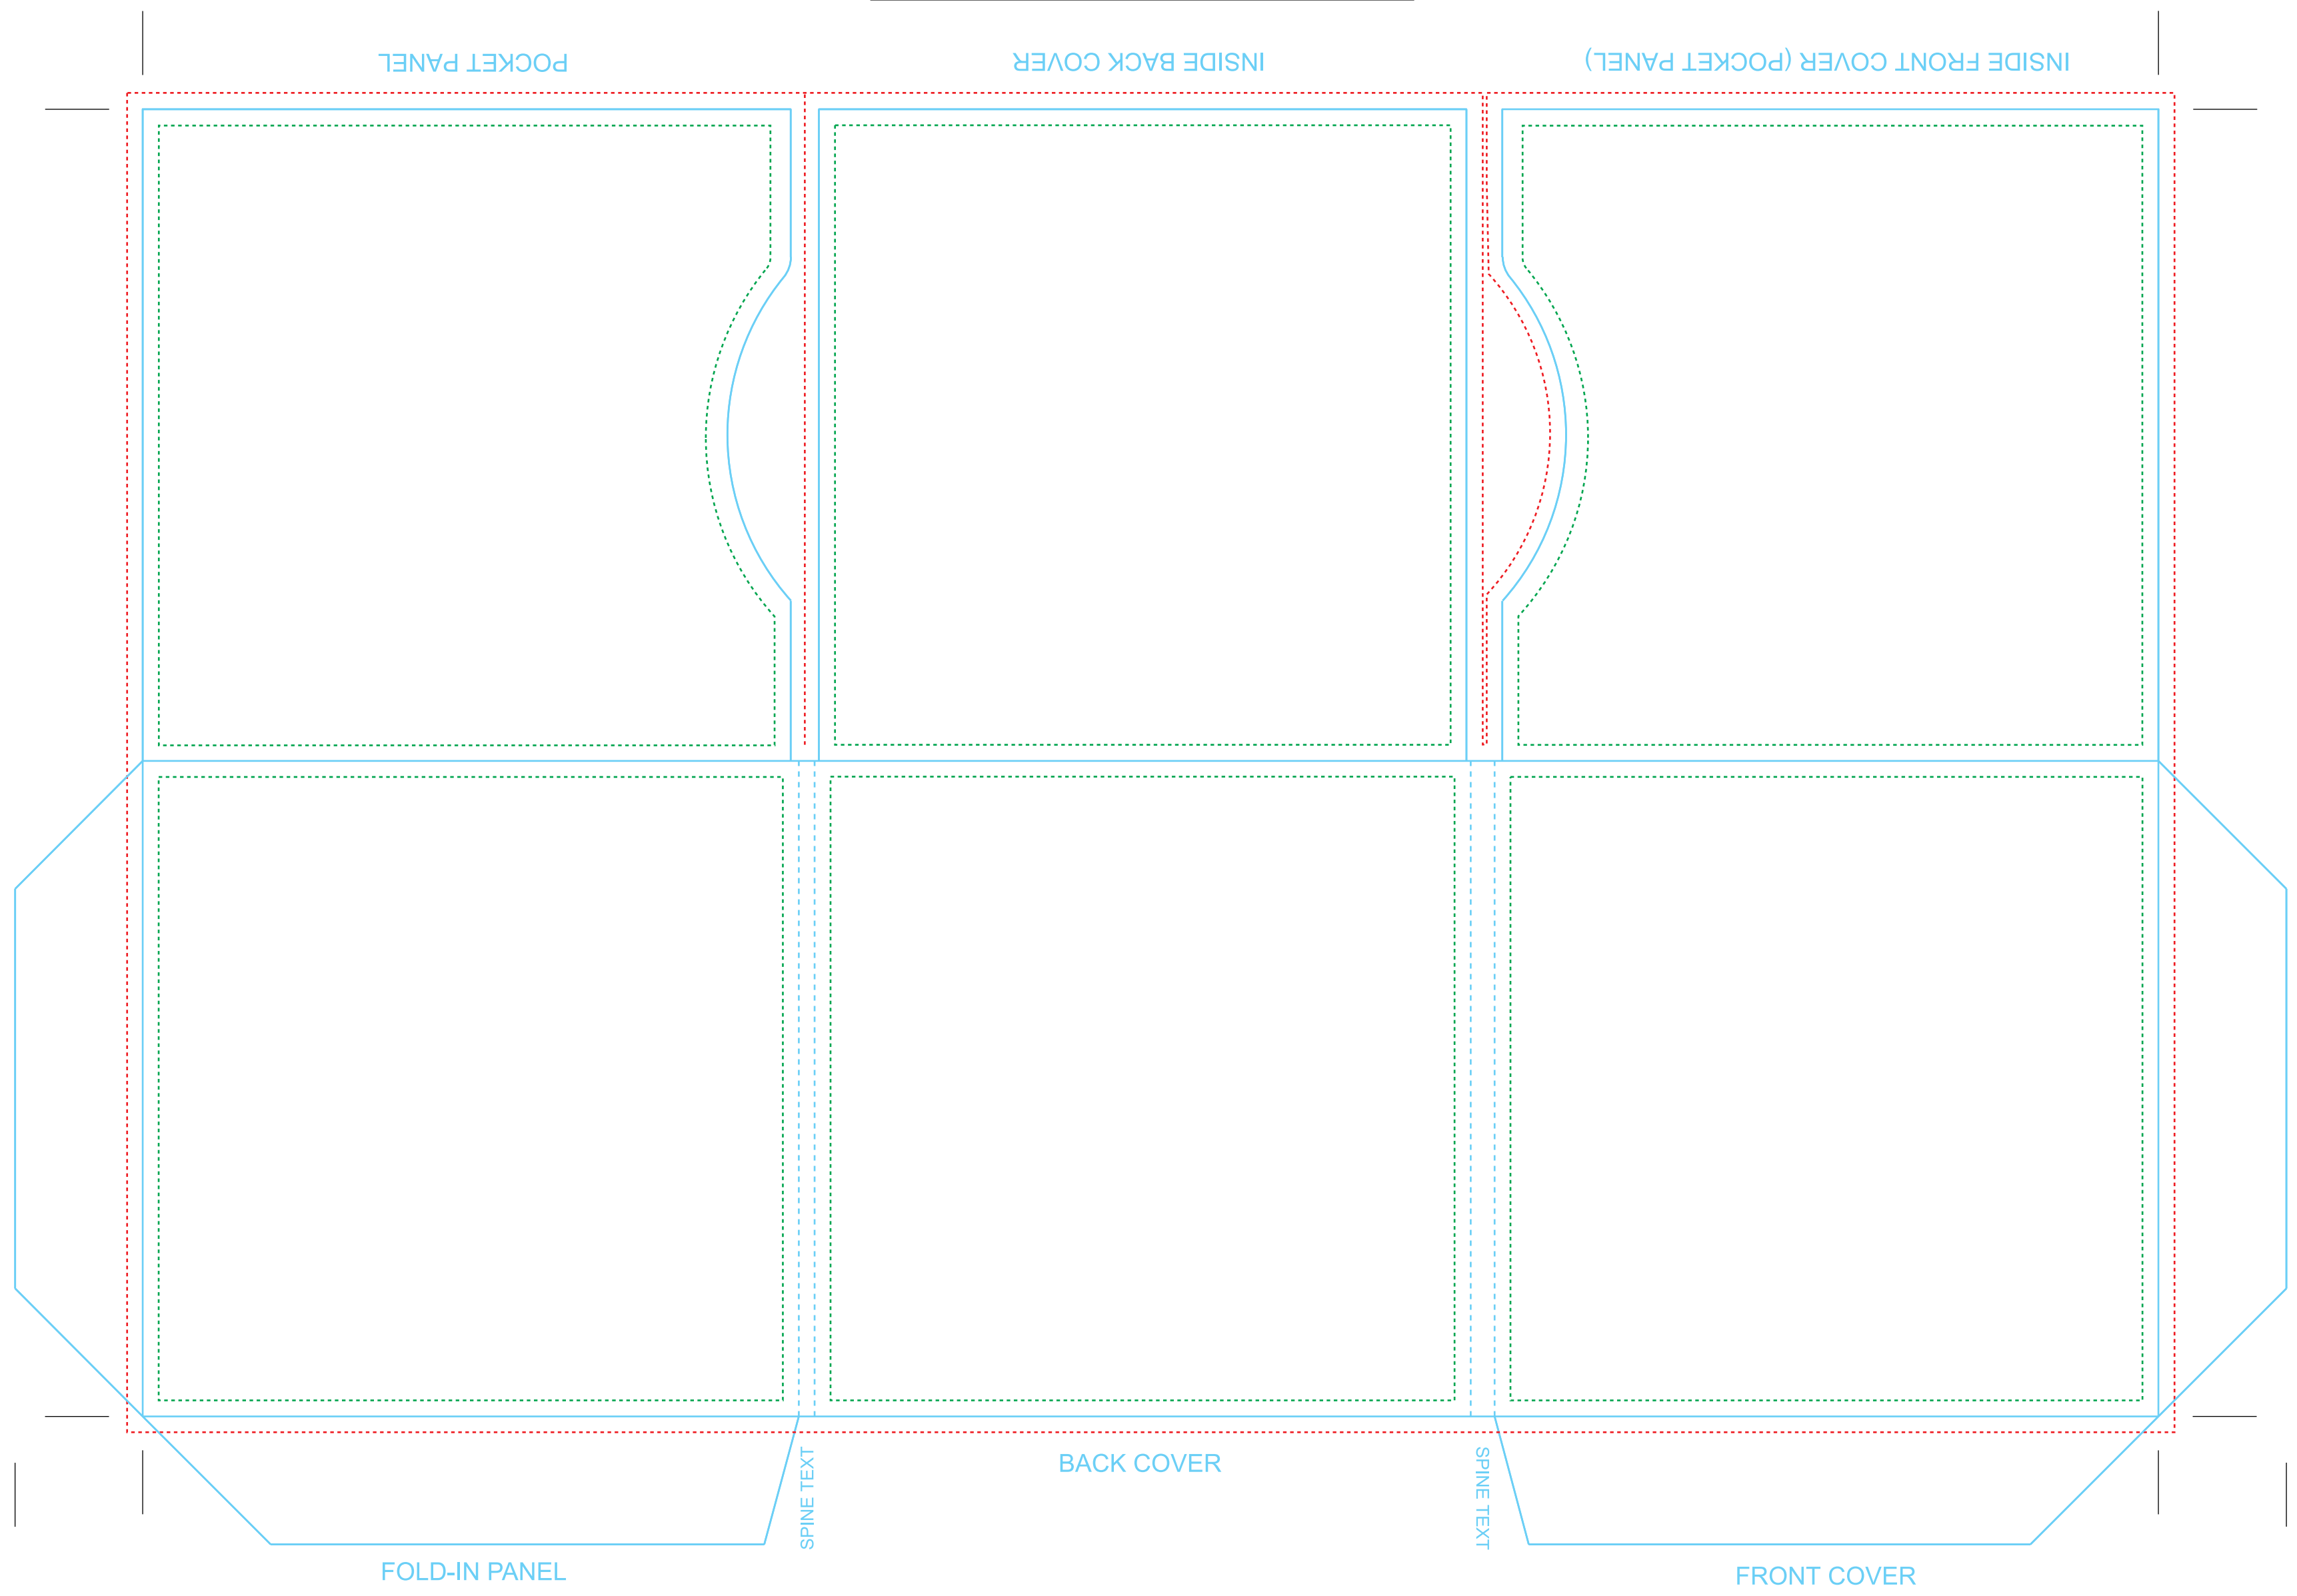

6 Panel Eco-Wallet with 2 Halfmoon Pockets (D3003)
Reference: 2 Pocket
Style: 6 Panels
Size: 17.7467" x 11.2167"

Type Safety
Bleed Line
Crop Line _____

POCKET PANEL

INSIDE BACK COVER

INSIDE FRONT COVER (POCKET PANEL)

FOLD-IN PANEL

BACK COVER

FRONT COVER

SPINE TEXT

SPINE TEXT