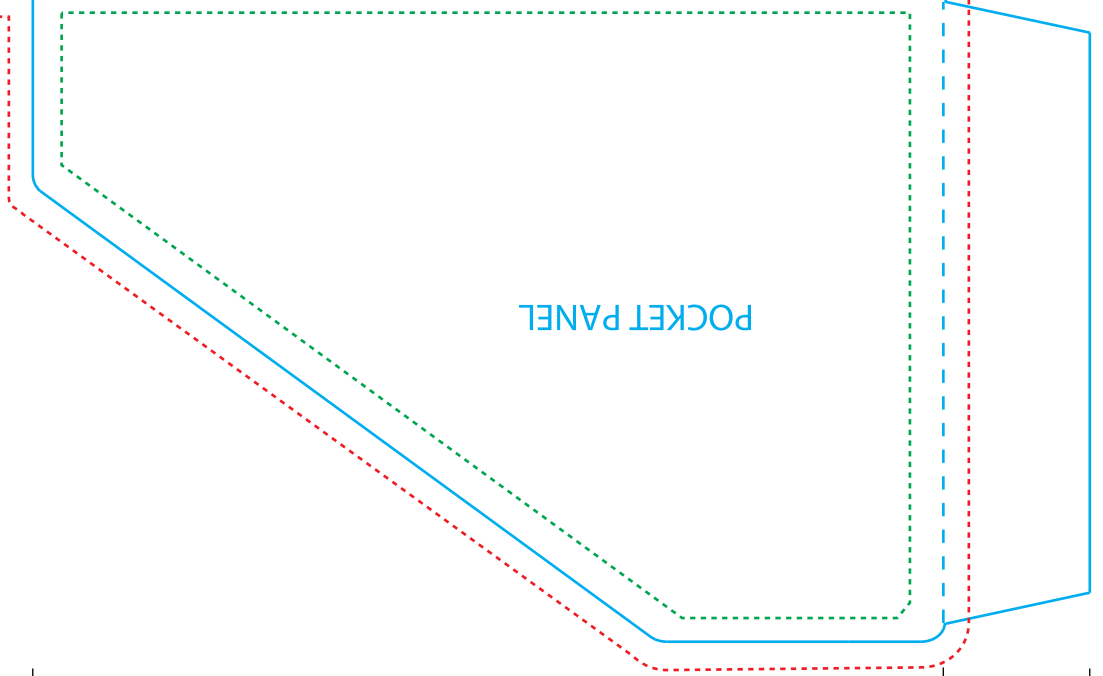

6 Panel CD Digipak (2 Trays & Diagonal Pocket)

Reference: 2 Trays
Style: 6 Panels
Size: 18.1926" x 13.2238"

Type Safety
Bleed Line
Crop Line _____

TRAY PANEL

INSIDE BACK COVER (TRAY PANEL)

INSIDE FRONT COVER (POCKET PANEL)

FOLD-IN PANEL

SPINE TEXT

BACK COVER

SPINE TEXT

POCKET PANEL

FRONT COVER