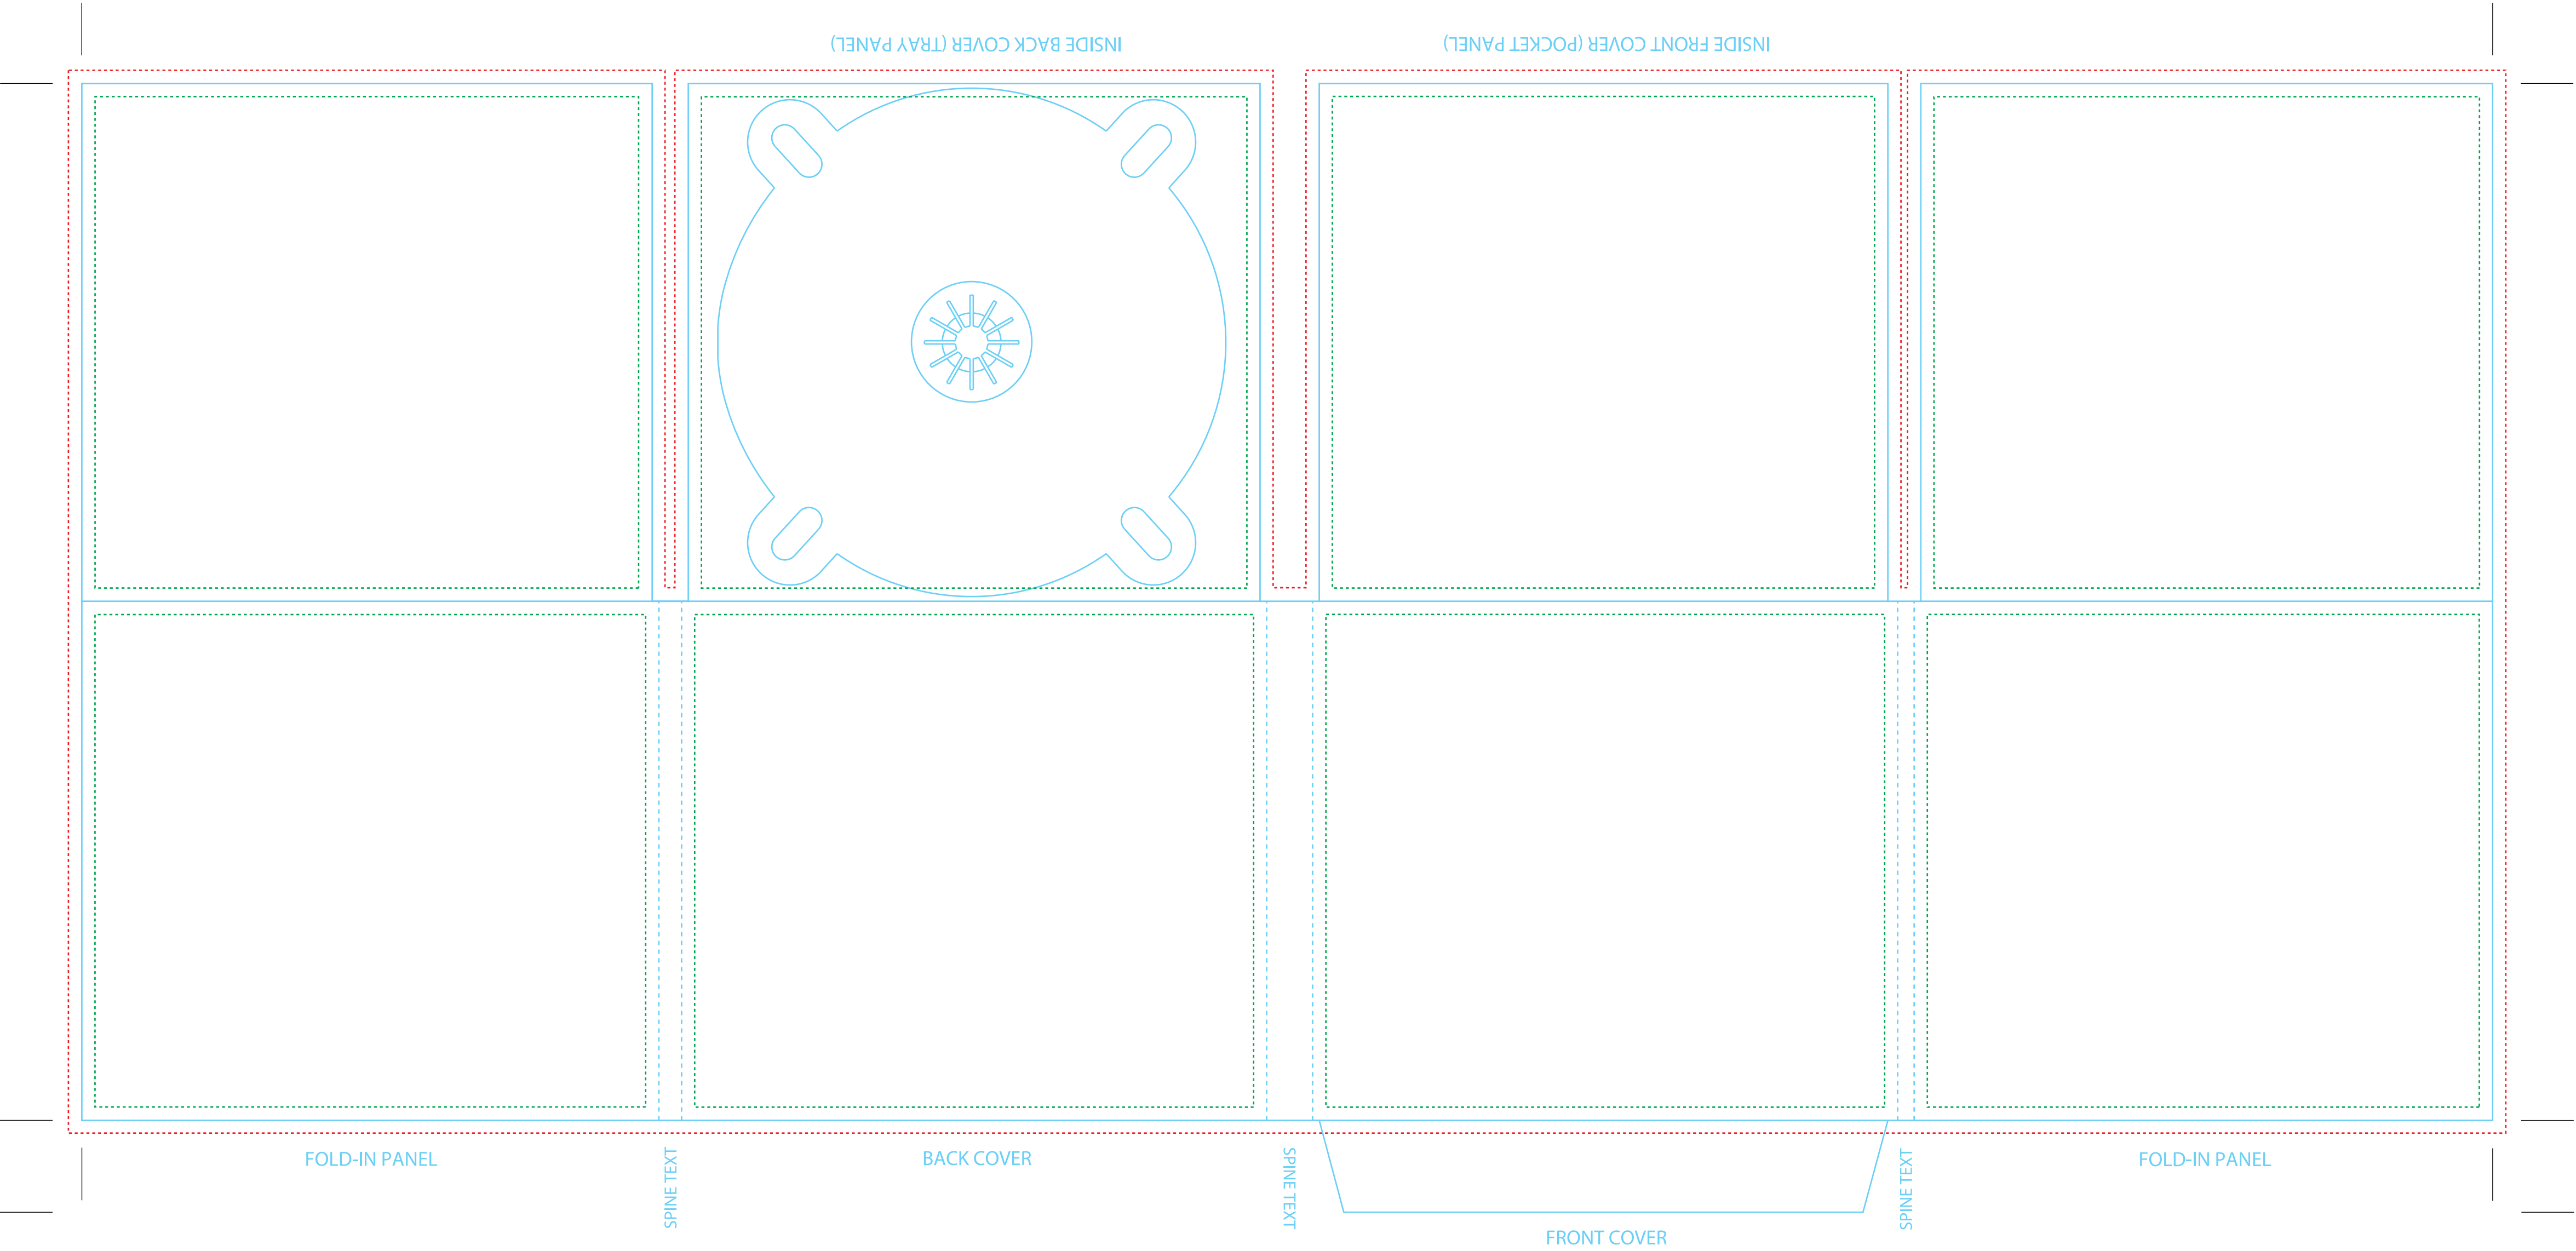

**8 Panel CD Digipak (Tube Pocket)**  
Reference: 1 Tray, 1 Pocket  
Style: 8 Panels  
Size: 22.9233" x 10.7333"

Type Safety .....  
Bleed Line .....  
Crop Line ———

INSIDE BACK COVER (TRAY PANEL)

INSIDE FRONT COVER (POCKET PANEL)

FOLD-IN PANEL

SPINE TEXT

BACK COVER

SPINE TEXT

FRONT COVER

SPINE TEXT

FOLD-IN PANEL