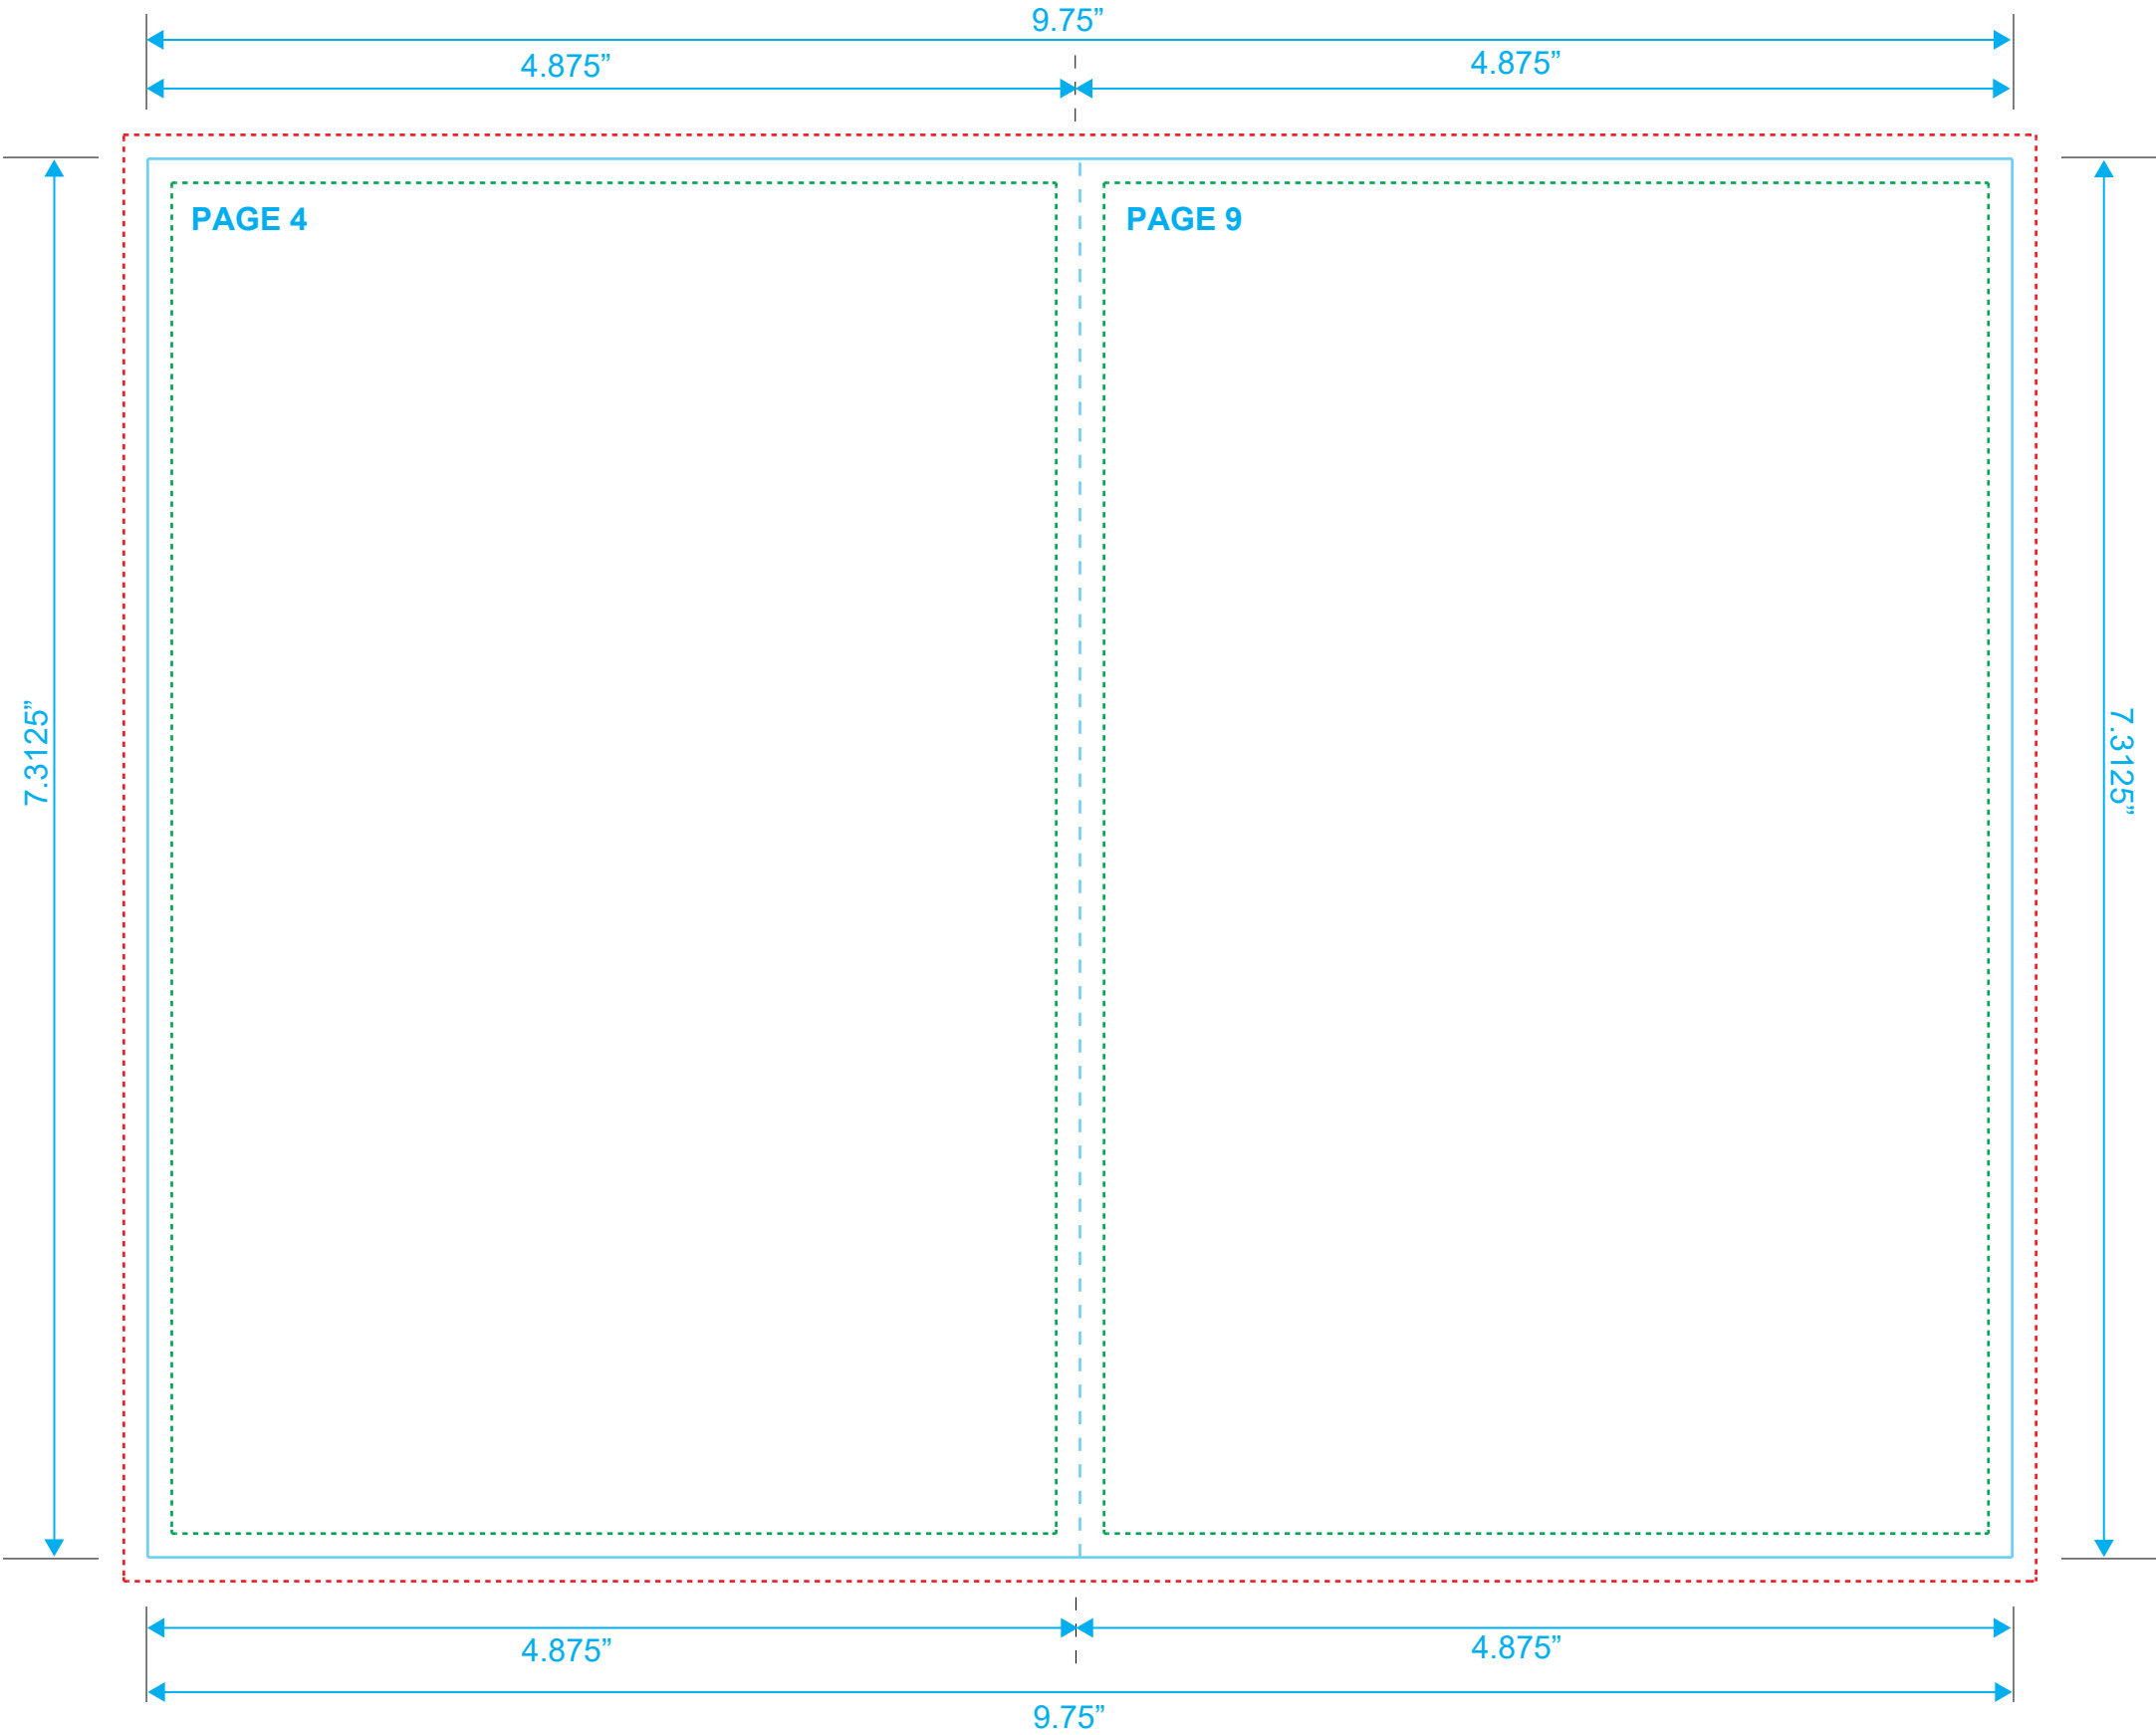

DVD BOOKLET
Reference: 12 Pages
Style: 2 Panel
Size: 9.75" x 7.3125"

Type Safety .....
Bleed Line .....
Crop Line _____