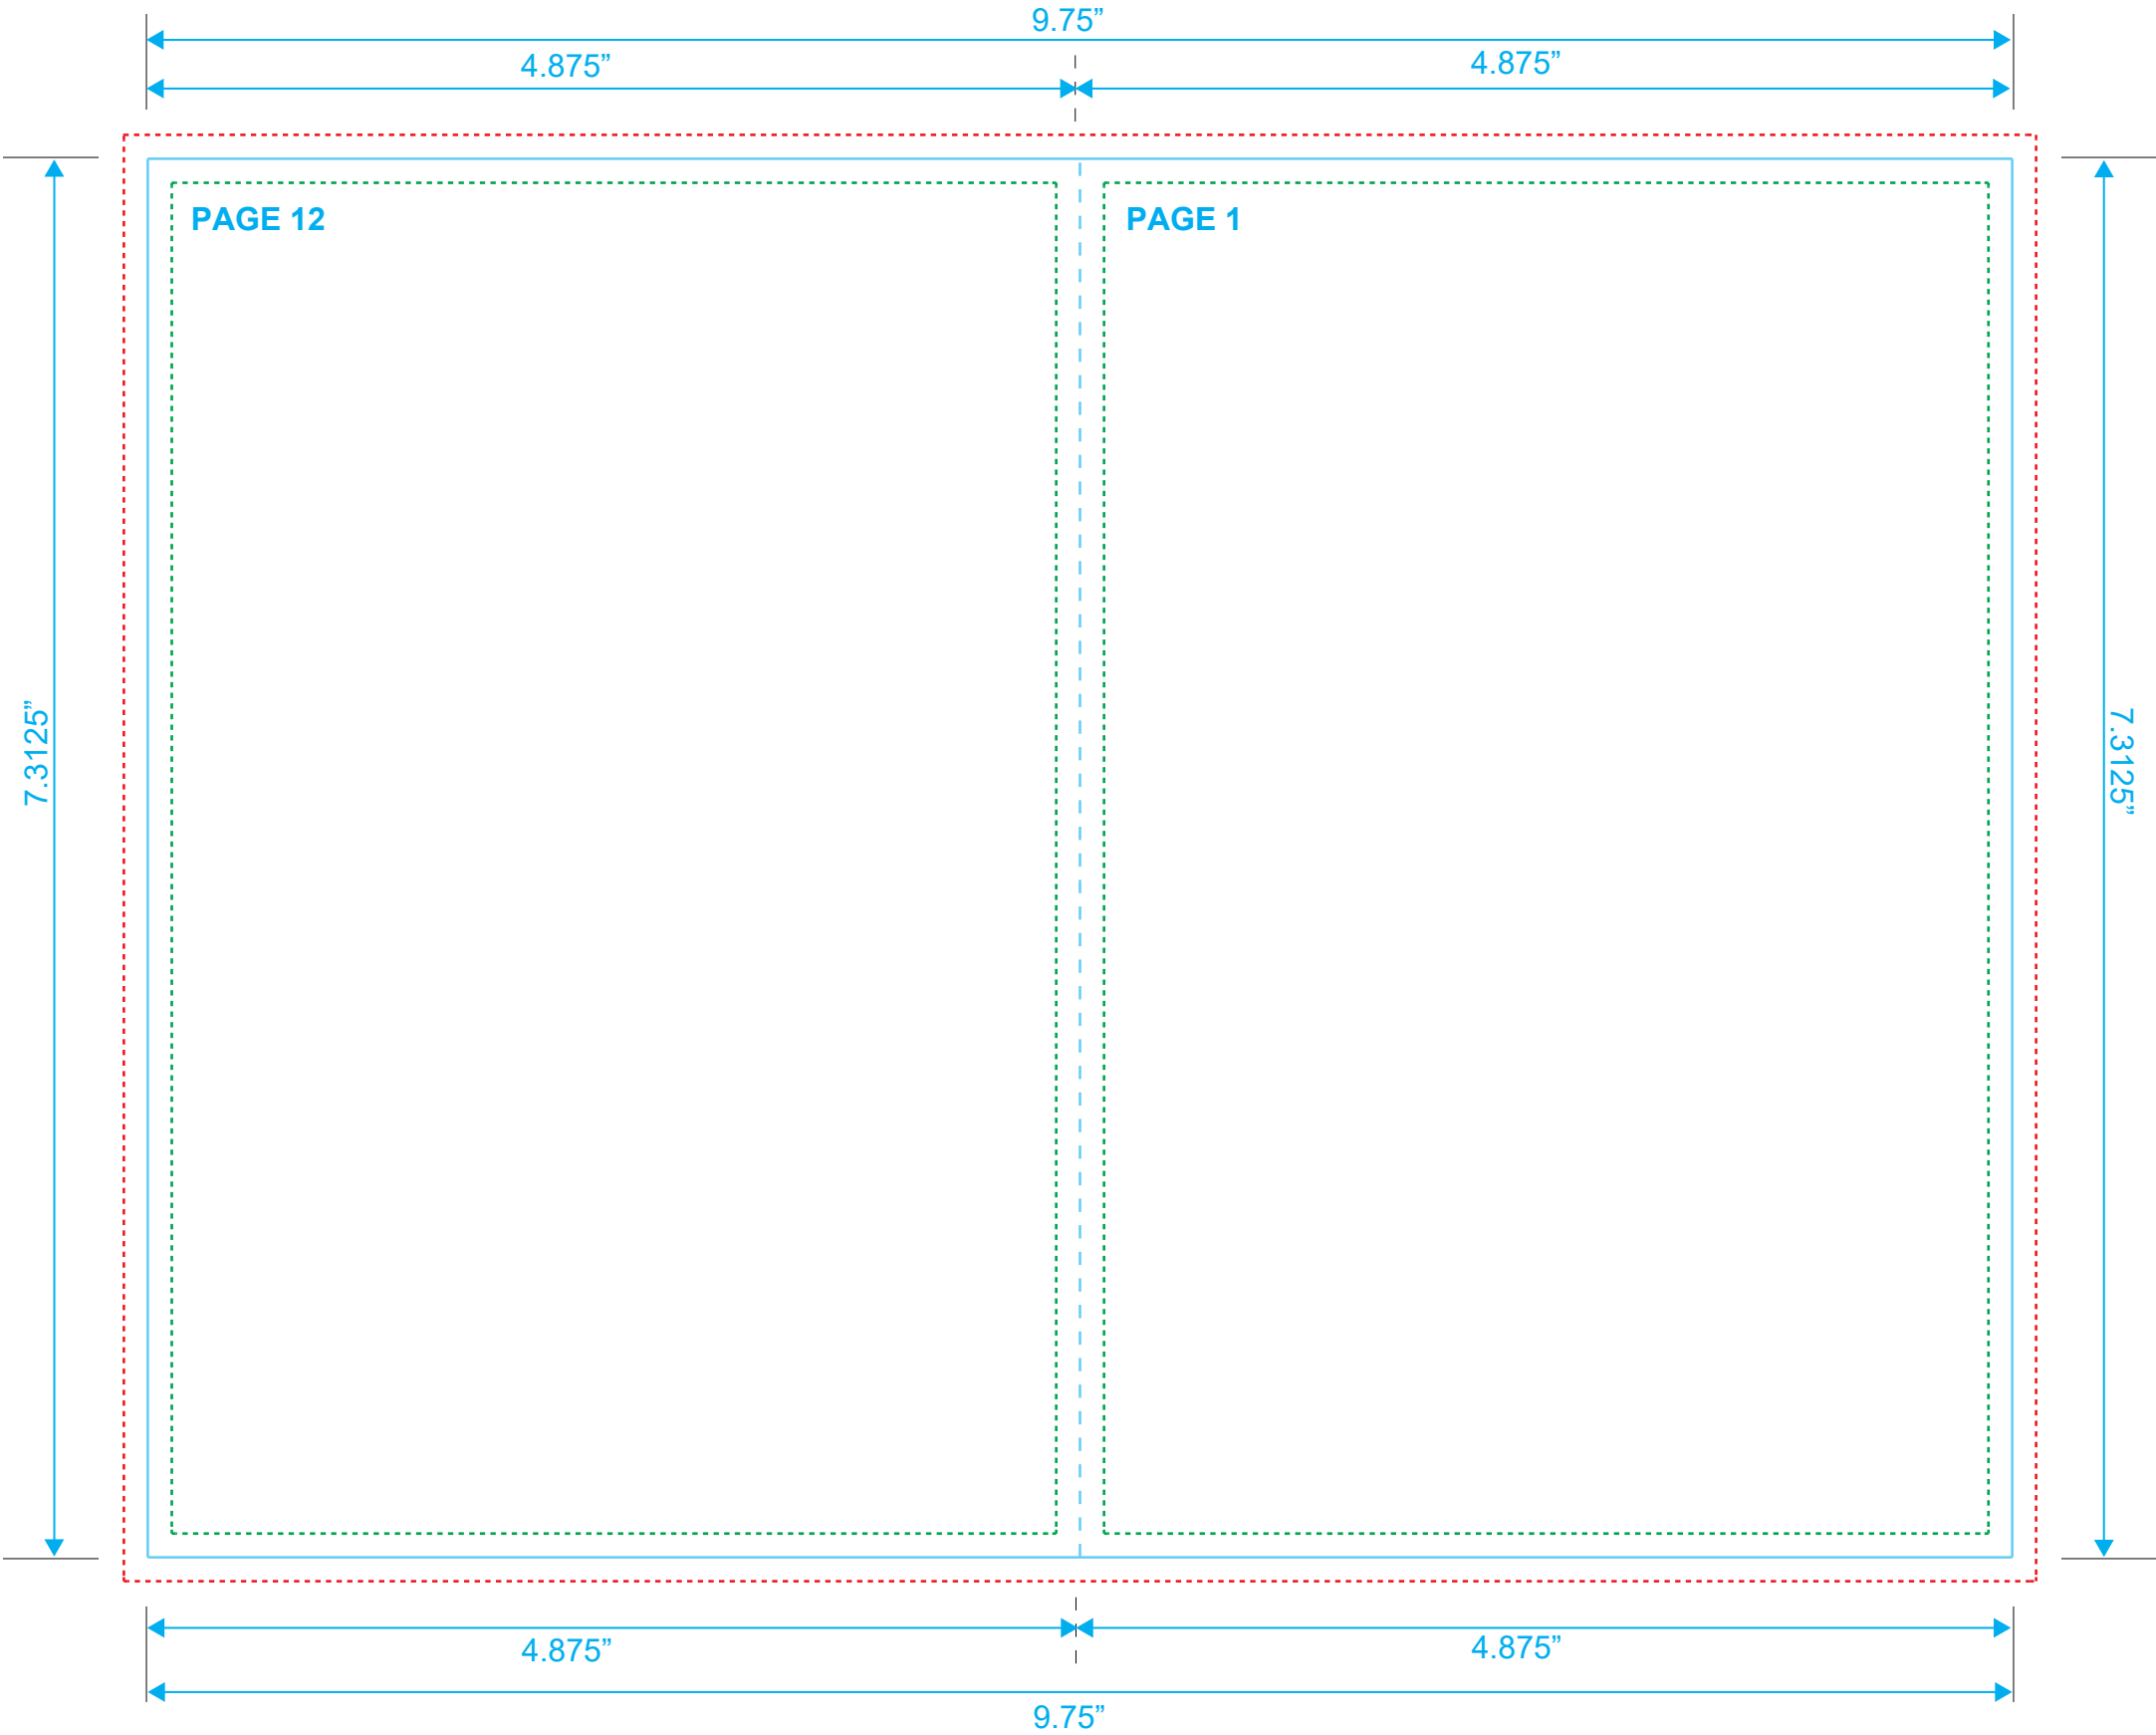

DVD BOOKLET
Reference: 12 Pages
Style: 2 Panel
Size: 9.75" x 7.3125"

Type Safety .....
Bleed Line .....
Crop Line _____