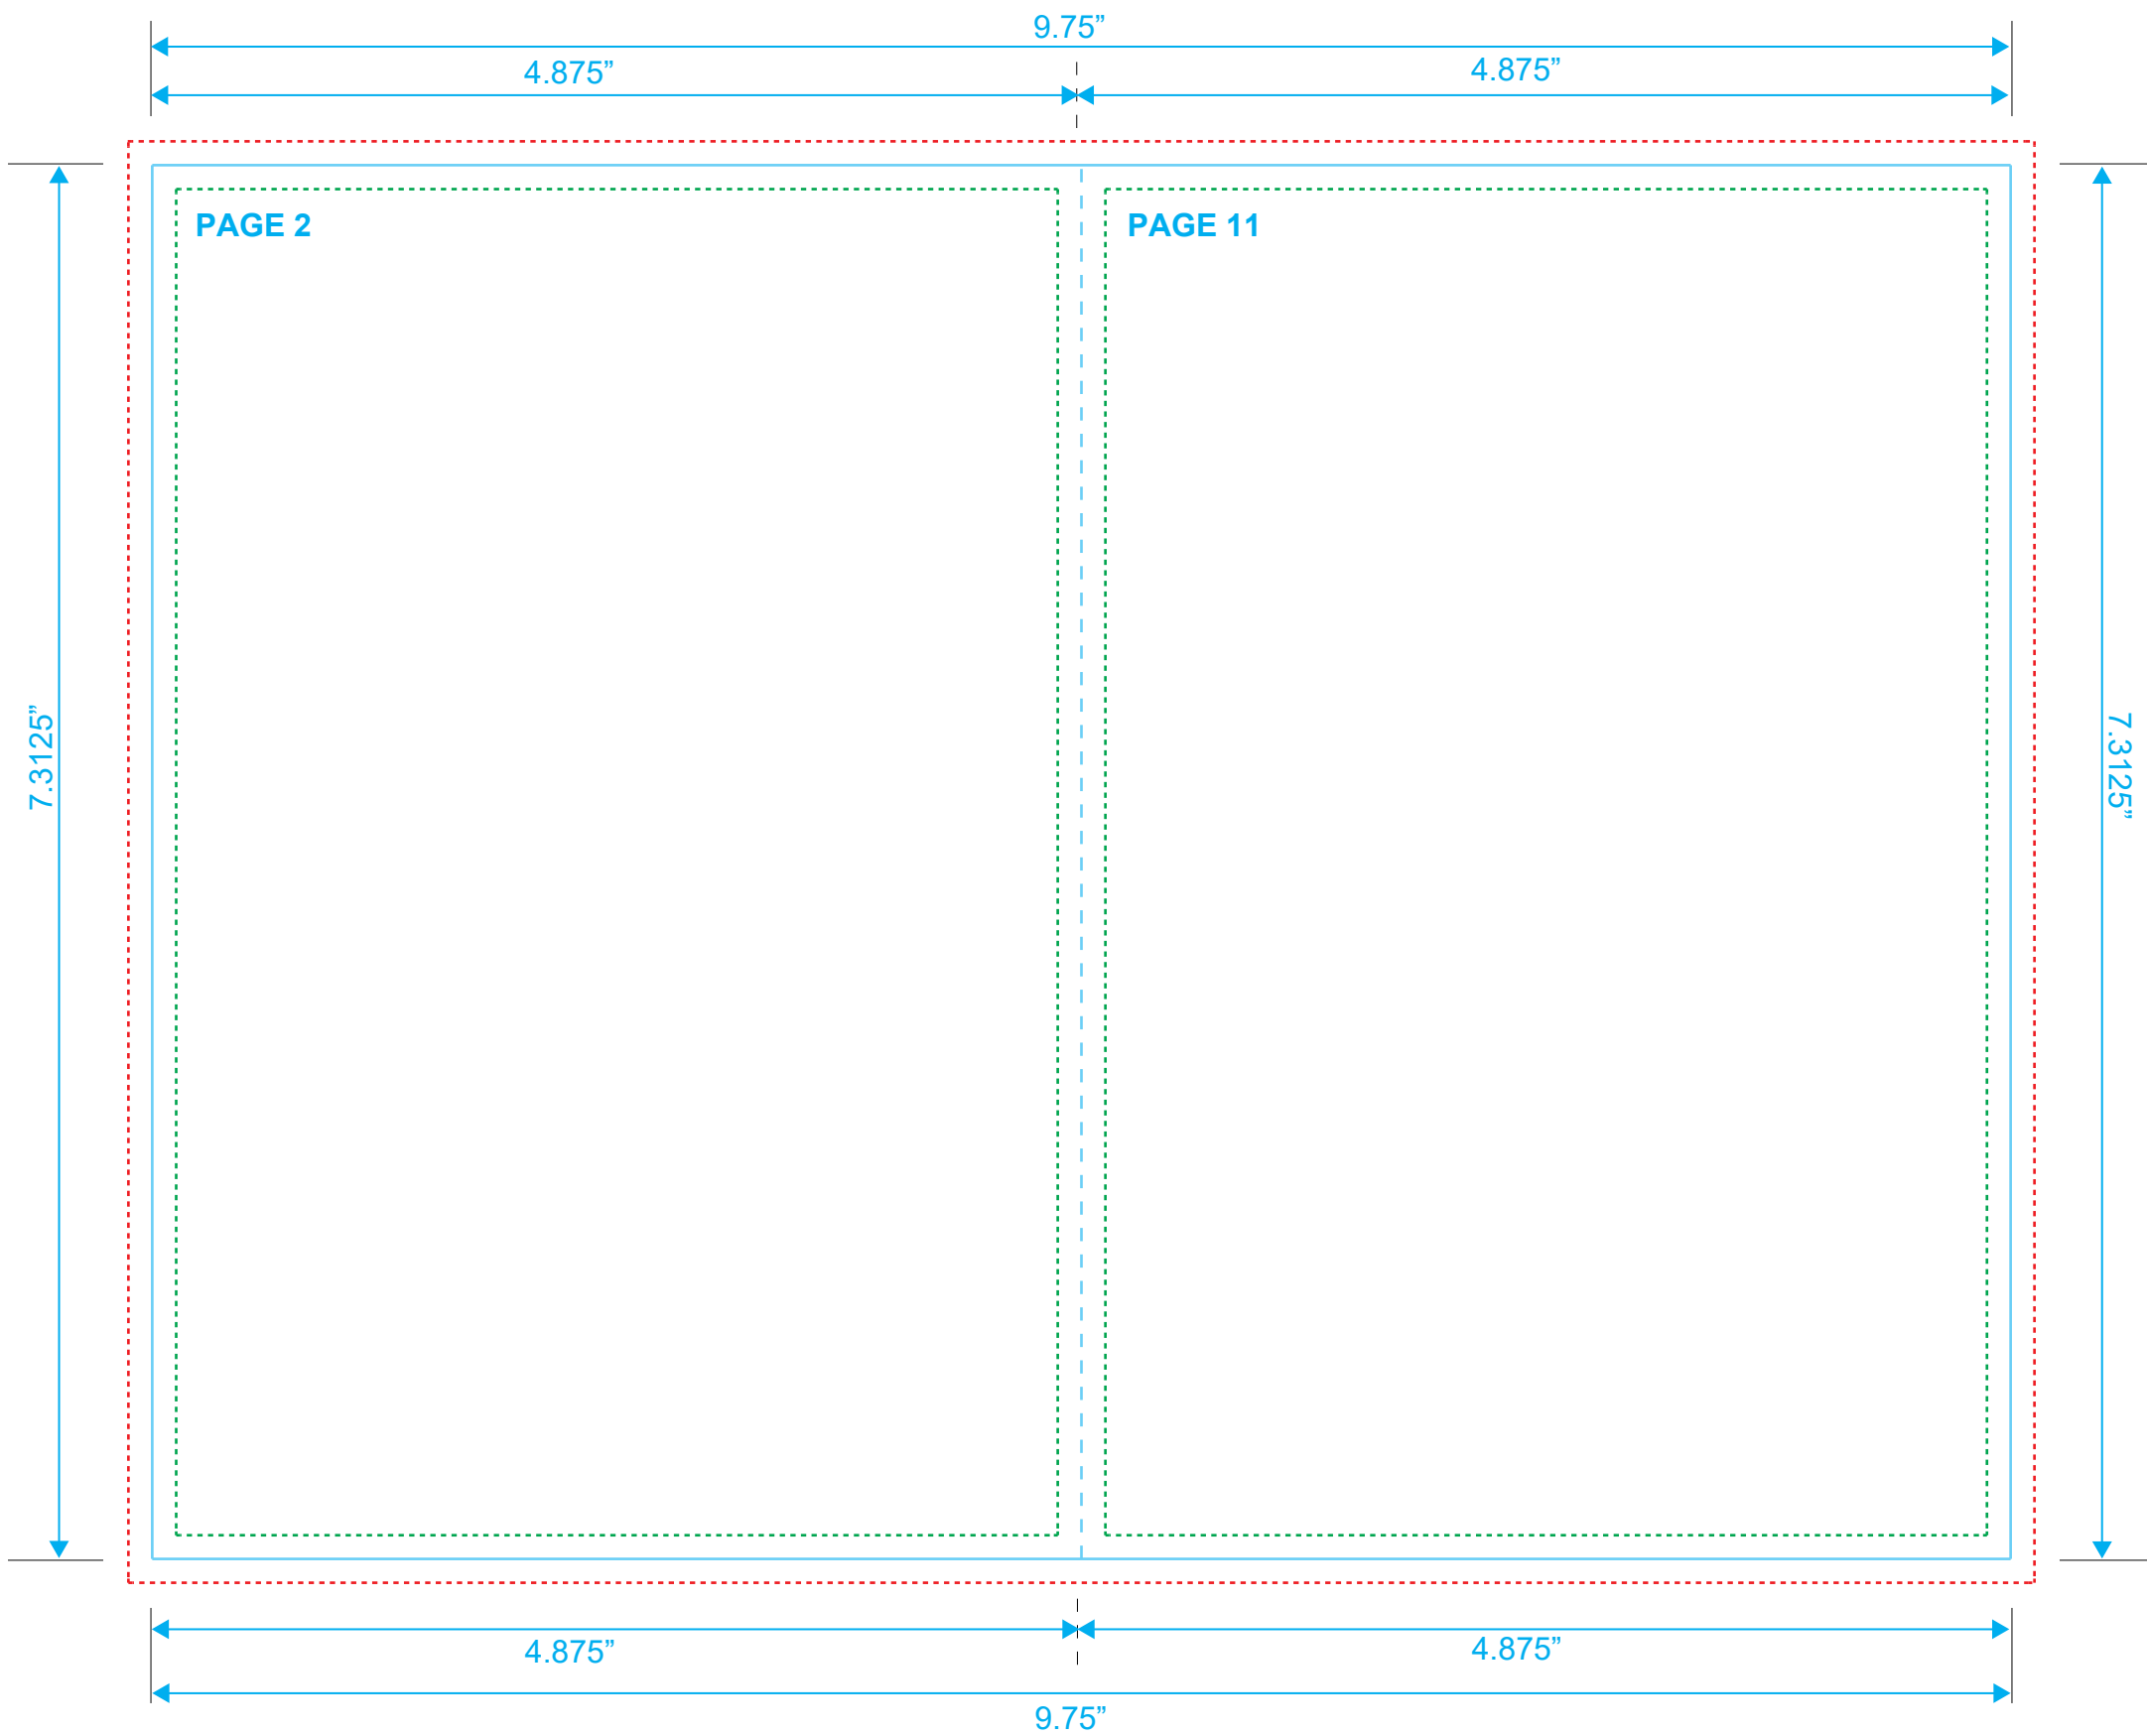

DVD BOOKLET

Reference: 12 Pages

Style: 2 Panel

Size: 9.75" x 7.3125"

Type Safety -----

Bleed Line -----

Crop Line _____