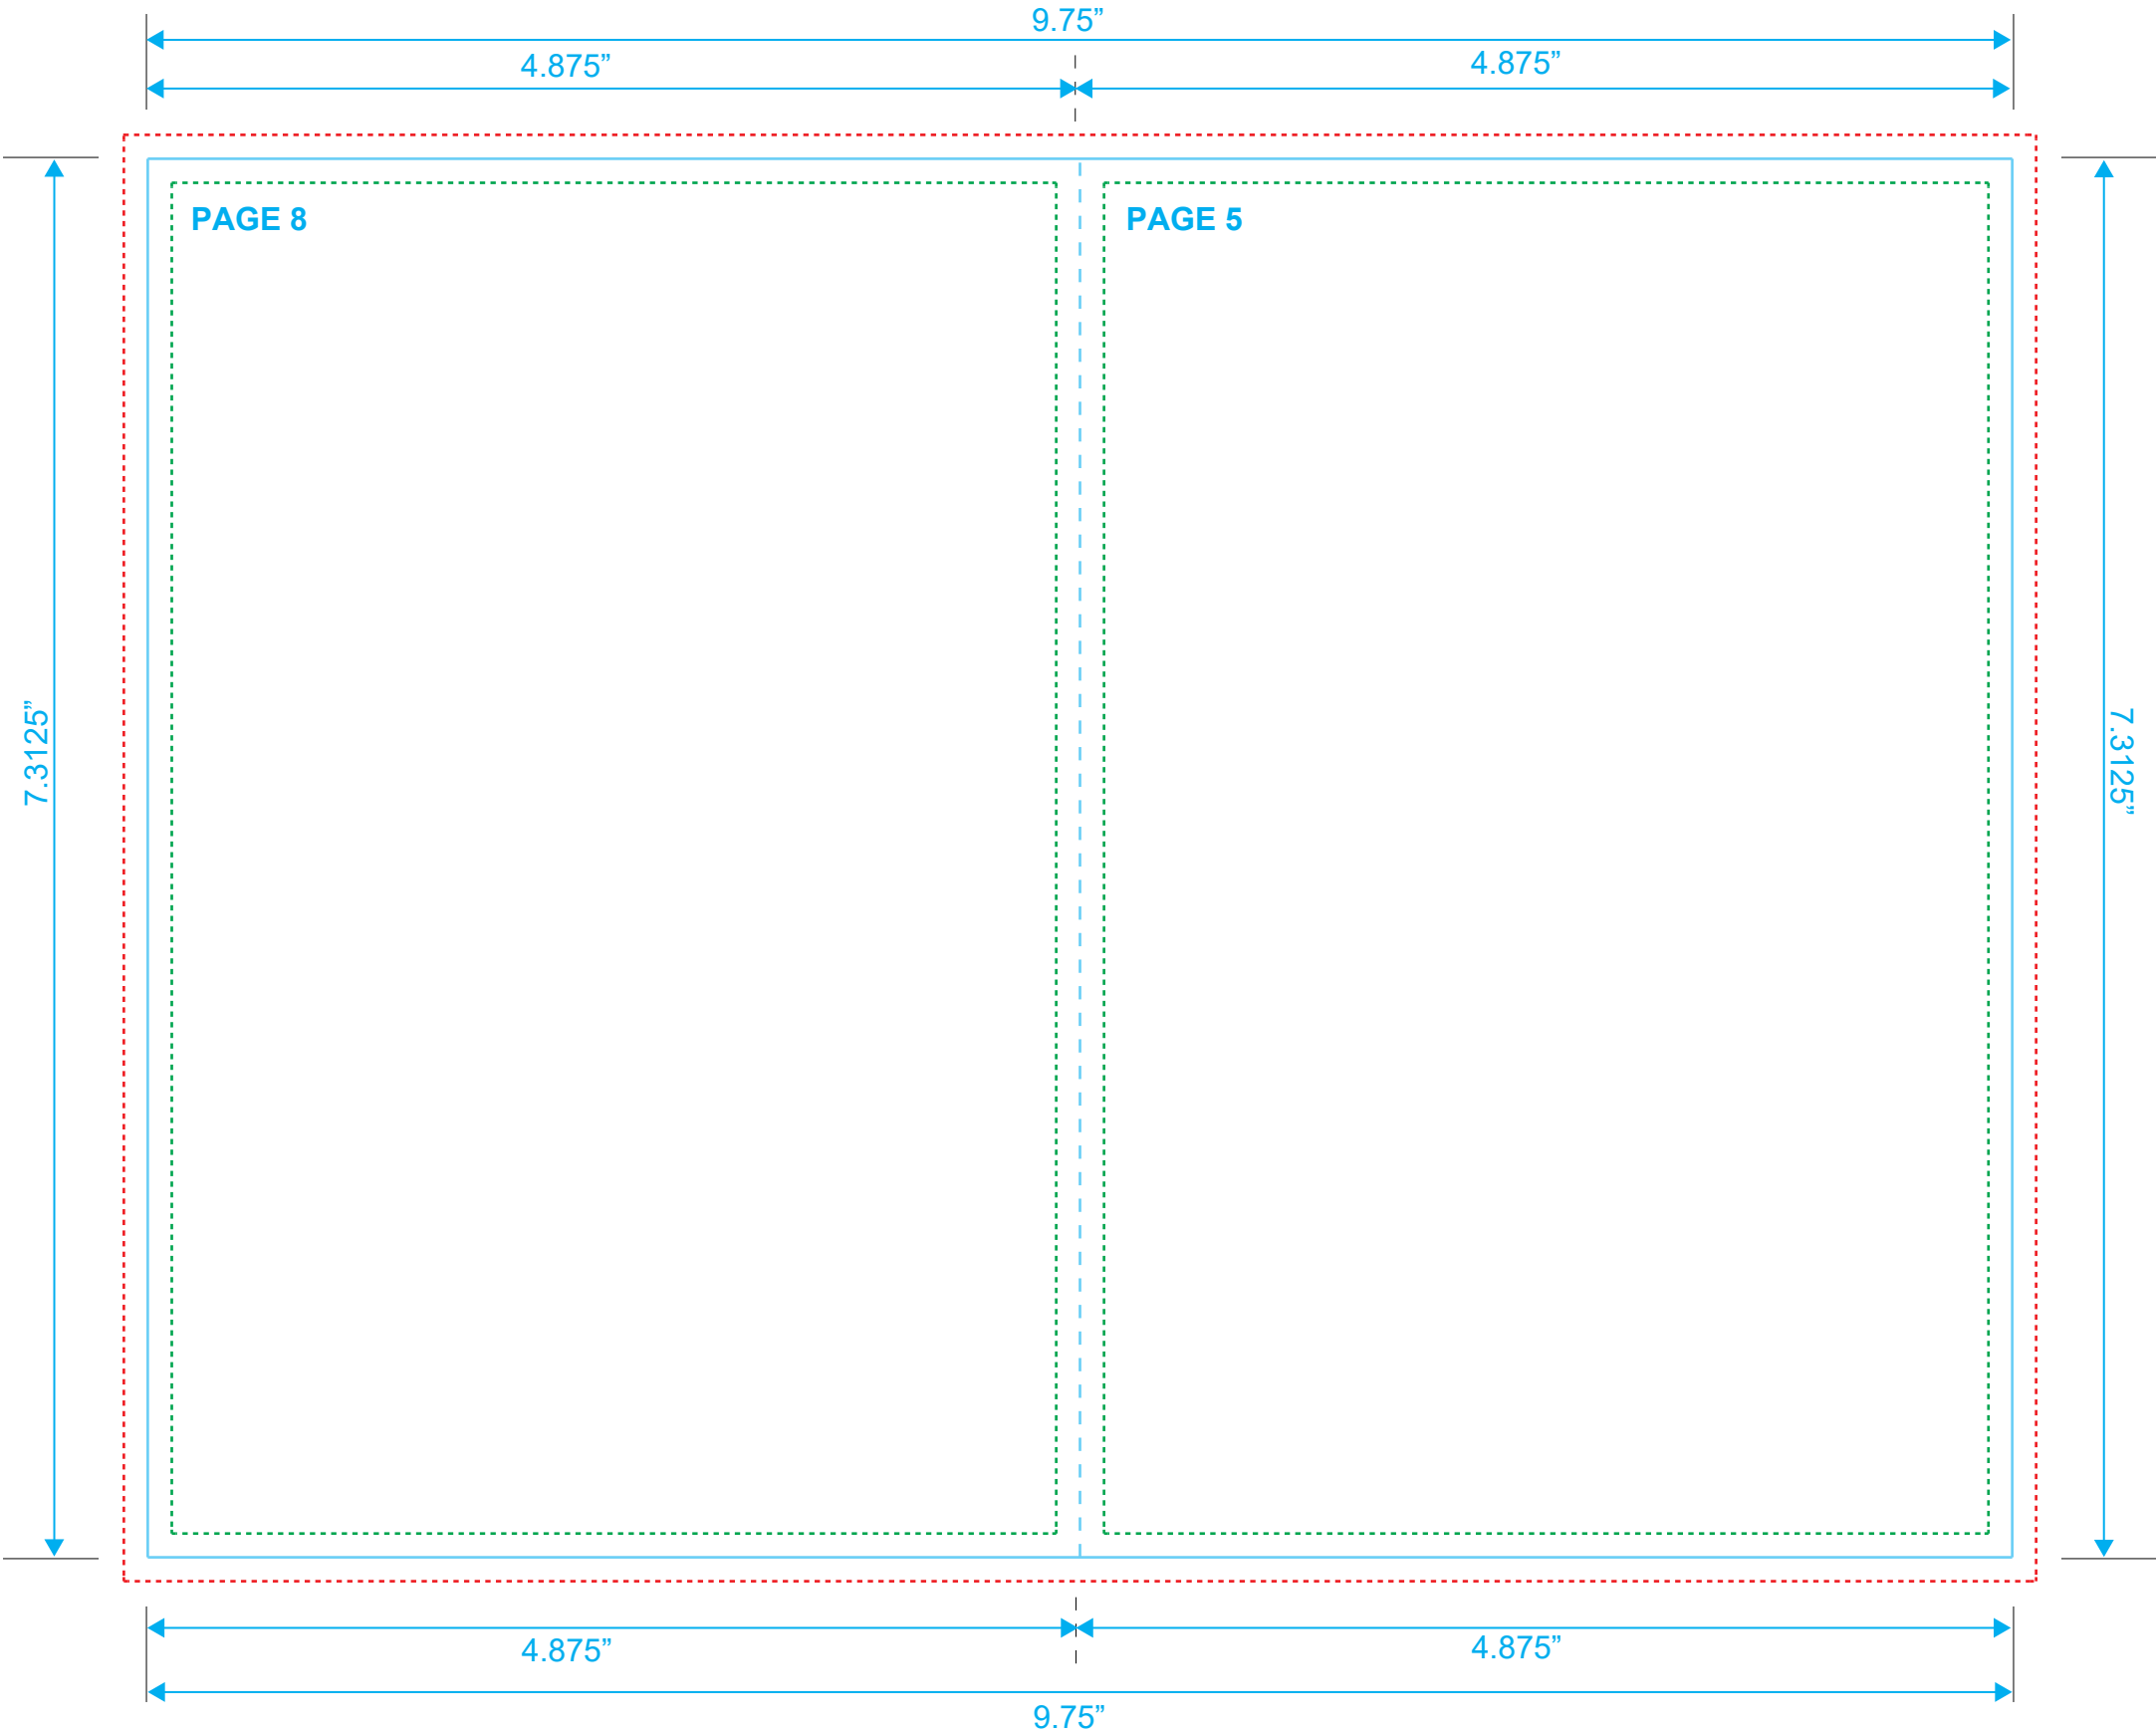

DVD BOOKLET
Reference: 12 Pages
Style: 2 Panel
Size: 9.75" x 7.3125"

Type Safety .....
Bleed Line .....
Crop Line _____