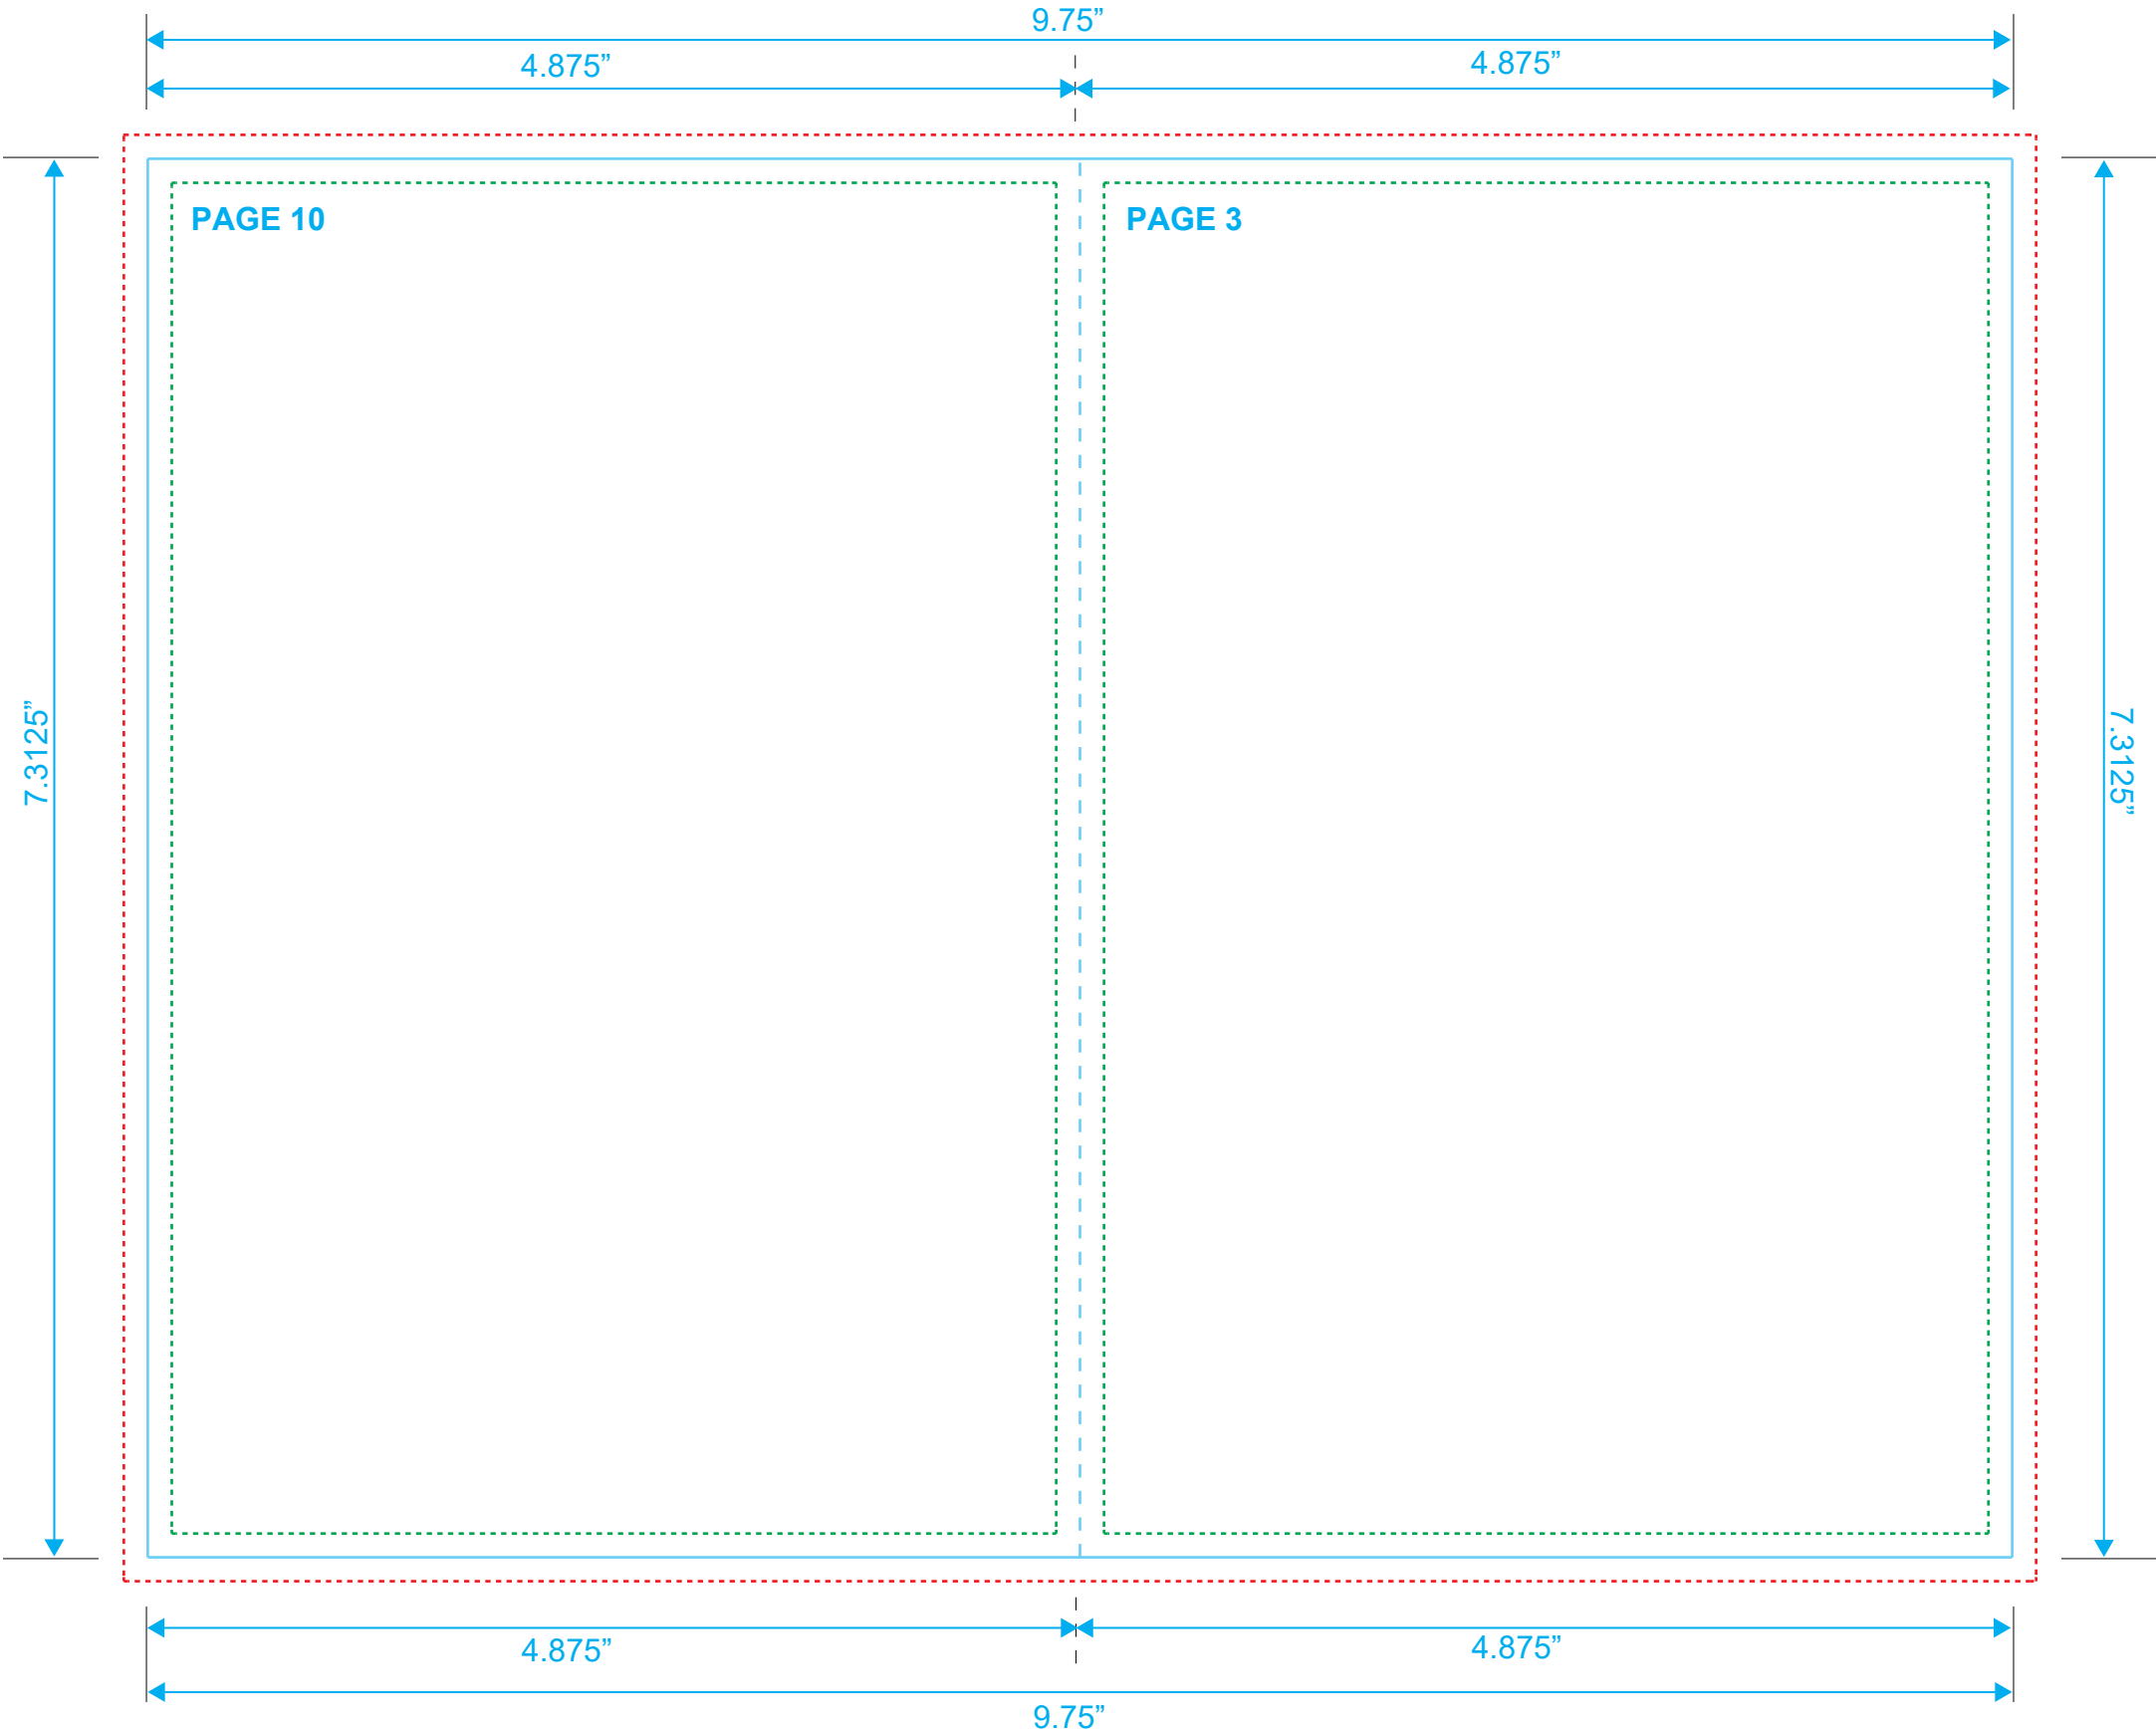

DVD BOOKLET
Reference: 12 Pages
Style: 2 Panel
Size: 9.75" x 7.3125"

Type Safety .....
Bleed Line .....
Crop Line _____