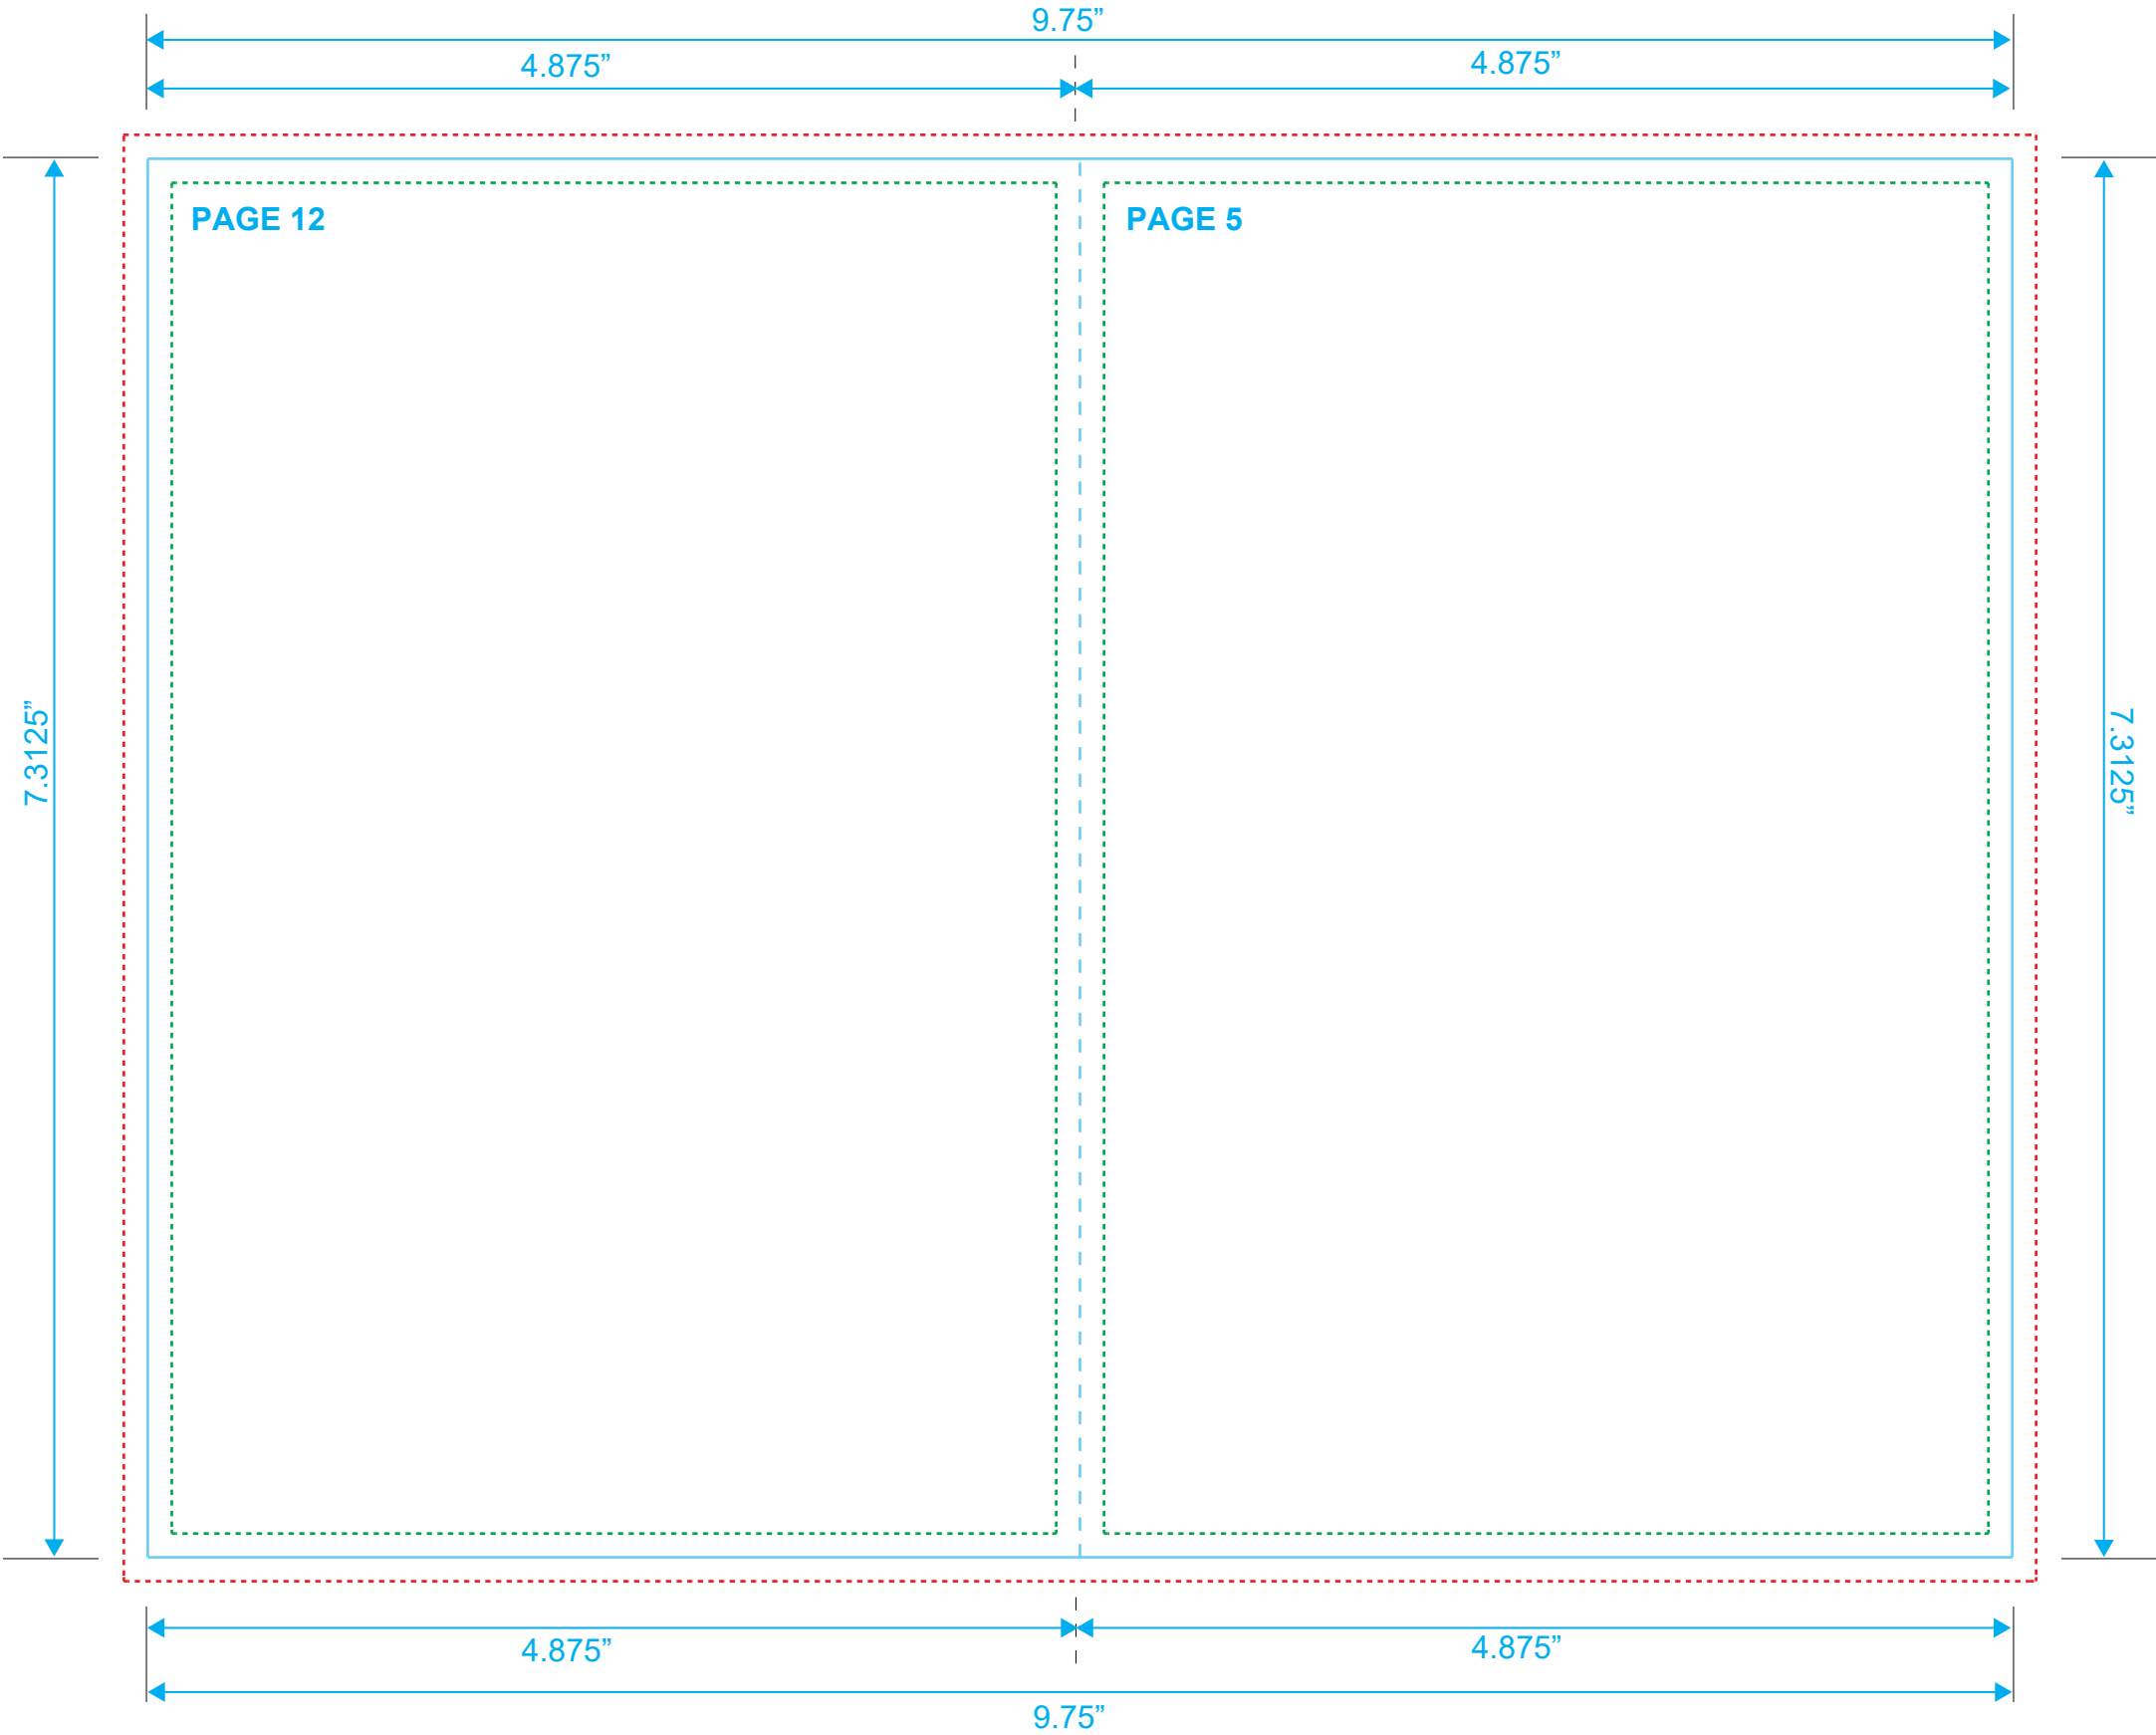

DVD BOOKLET
Reference: 16 Pages
Style: 2 Panel
Size: 9.75" x 7.3125"

Type Safety
Bleed Line
Crop Line ———

DVD BOOKLET
Reference: 16 Pages
Style: 2 Panel
Size: 9.75" x 7.3125"

Type Safety
Bleed Line
Crop Line _____

DVD BOOKLET
Reference: 16 Pages
Style: 2 Panel
Size: 9.75" x 7.3125"

Type Safety
Bleed Line
Crop Line _____

DVD BOOKLET
Reference: 16 Pages
Style: 2 Panel
Size: 9.75" x 7.3125"

Type Safety
Bleed Line
Crop Line _____