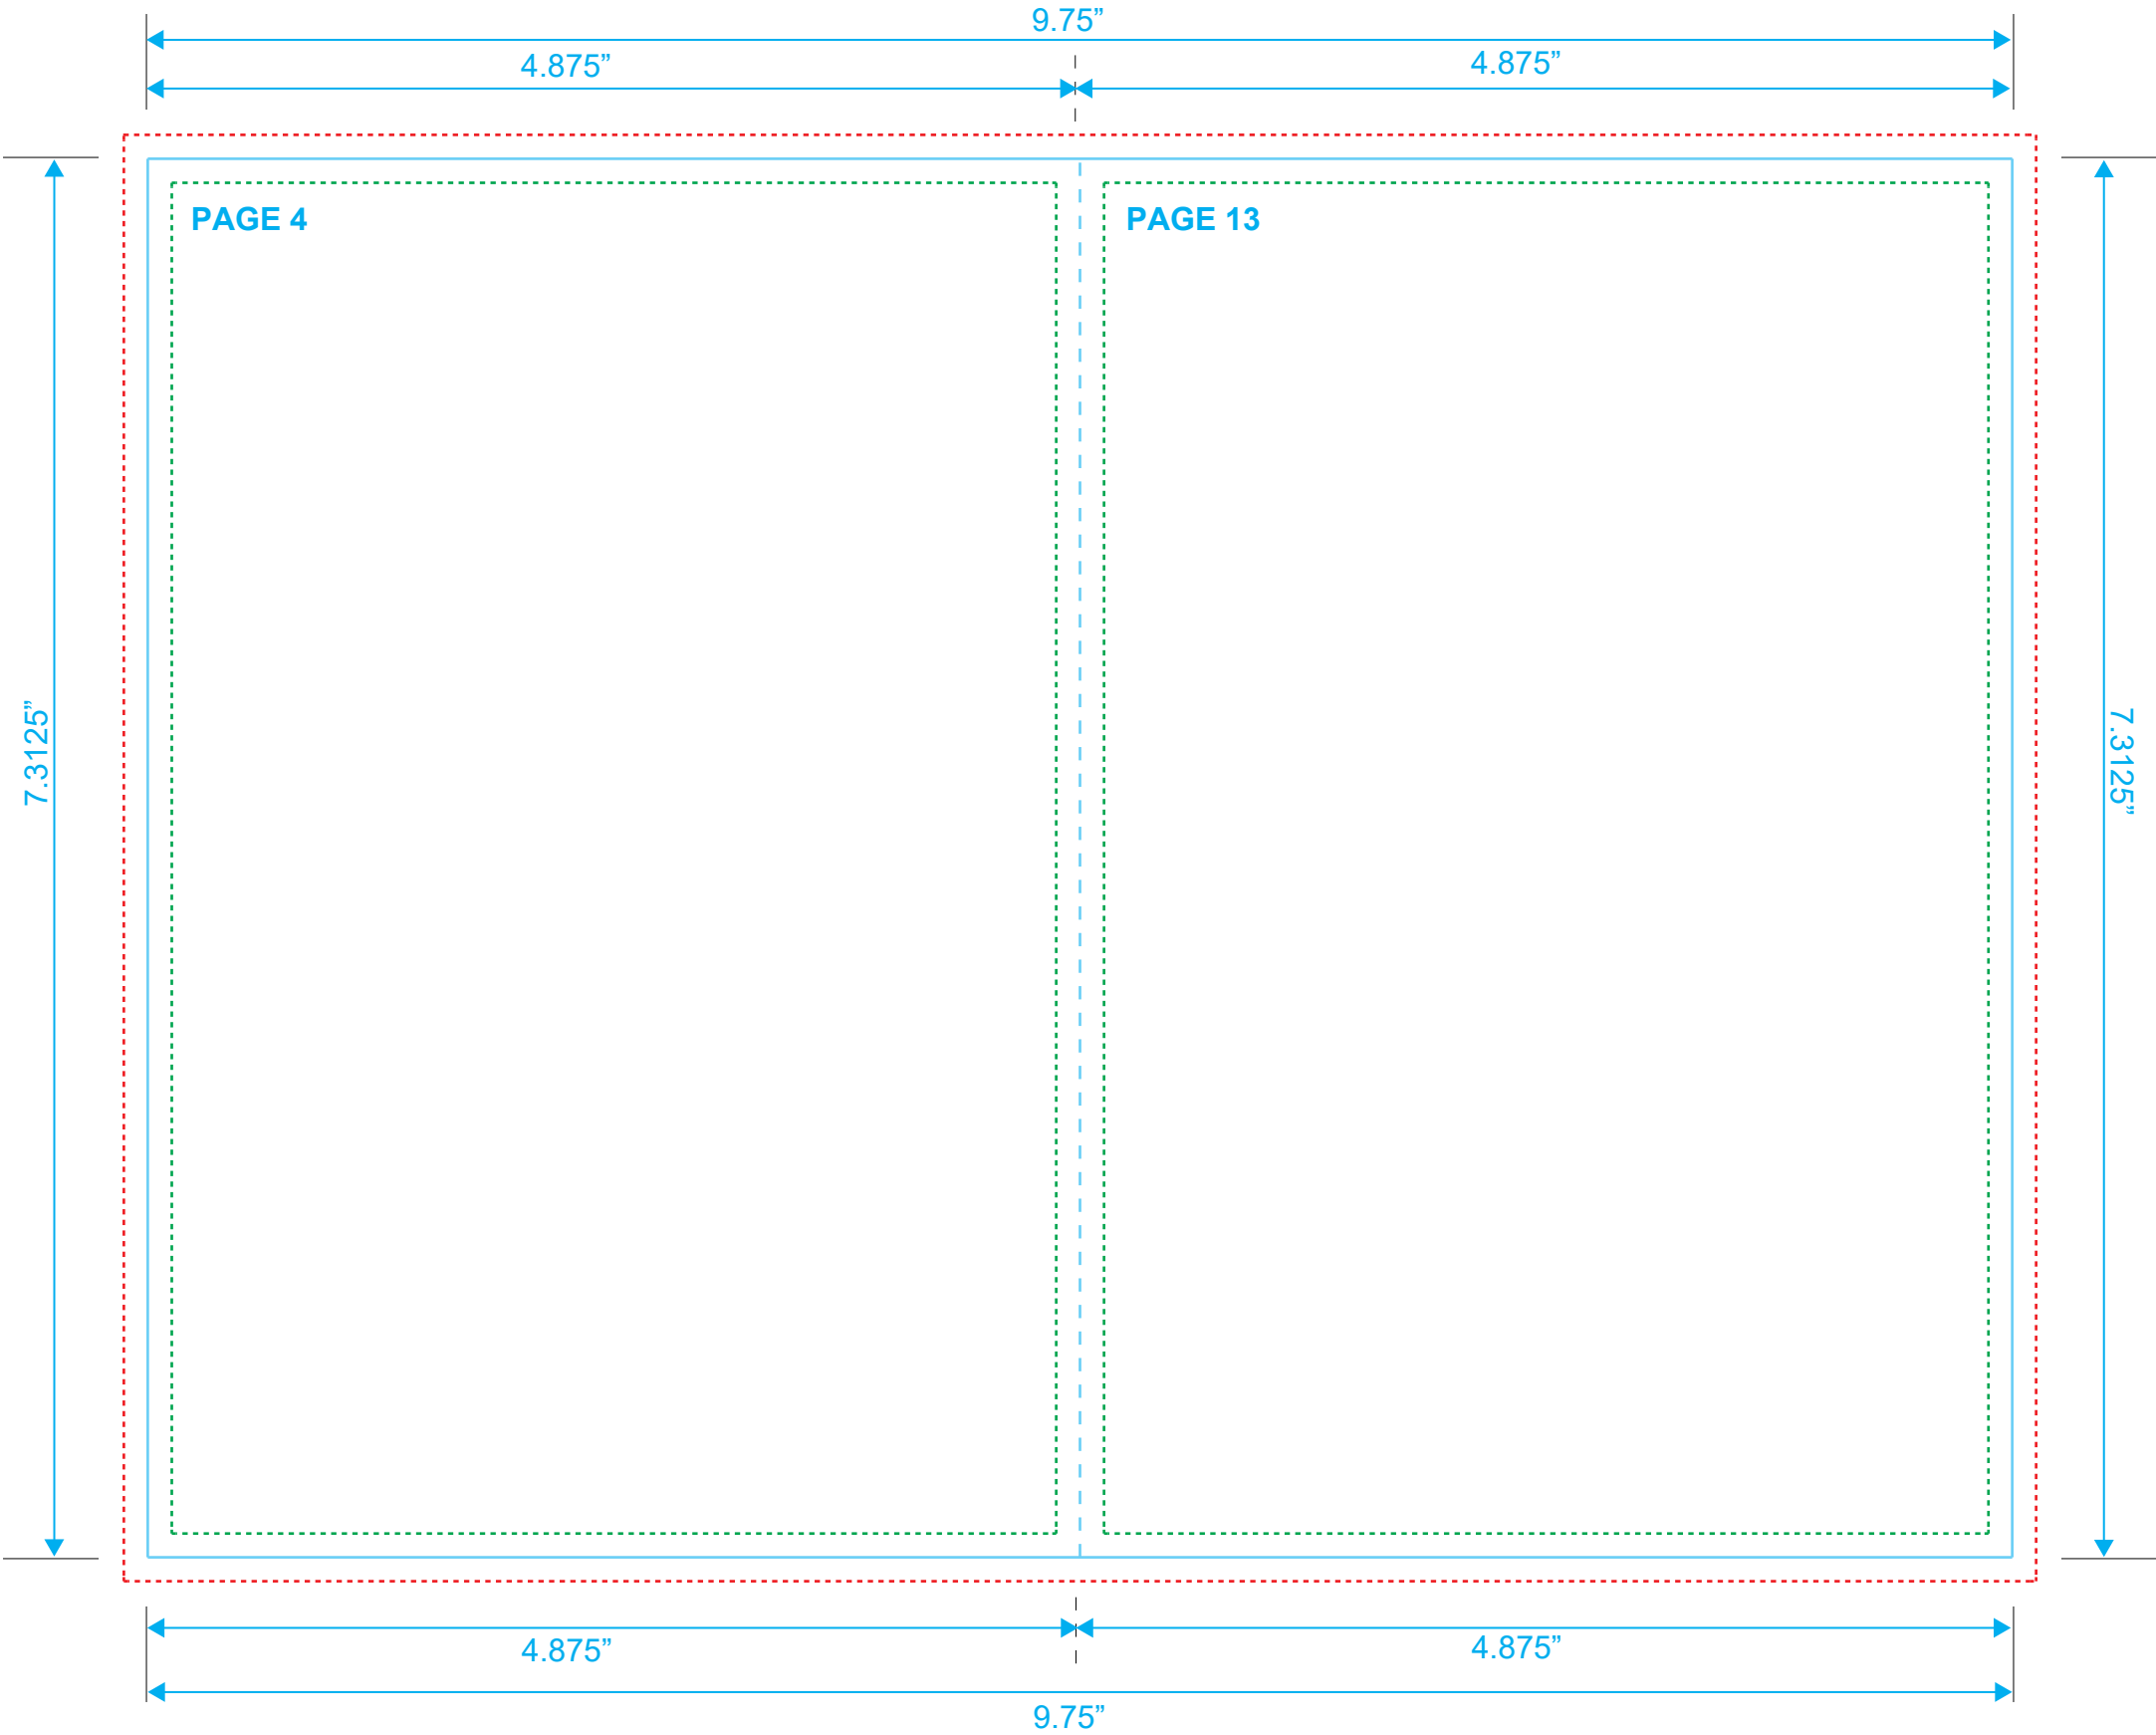

DVD BOOKLET
Reference: 16 Pages
Style: 2 Panel
Size: 9.75" x 7.3125"

Type Safety
Bleed Line
Crop Line ———

DVD BOOKLET
Reference: 16 Pages
Style: 2 Panel
Size: 9.75" x 7.3125"

Type Safety
Bleed Line
Crop Line _____

DVD BOOKLET
Reference: 16 Pages
Style: 2 Panel
Size: 9.75" x 7.3125"

Type Safety
Bleed Line
Crop Line _____

DVD BOOKLET
Reference: 16 Pages
Style: 2 Panel
Size: 9.75" x 7.3125"

Type Safety
Bleed Line
Crop Line _____