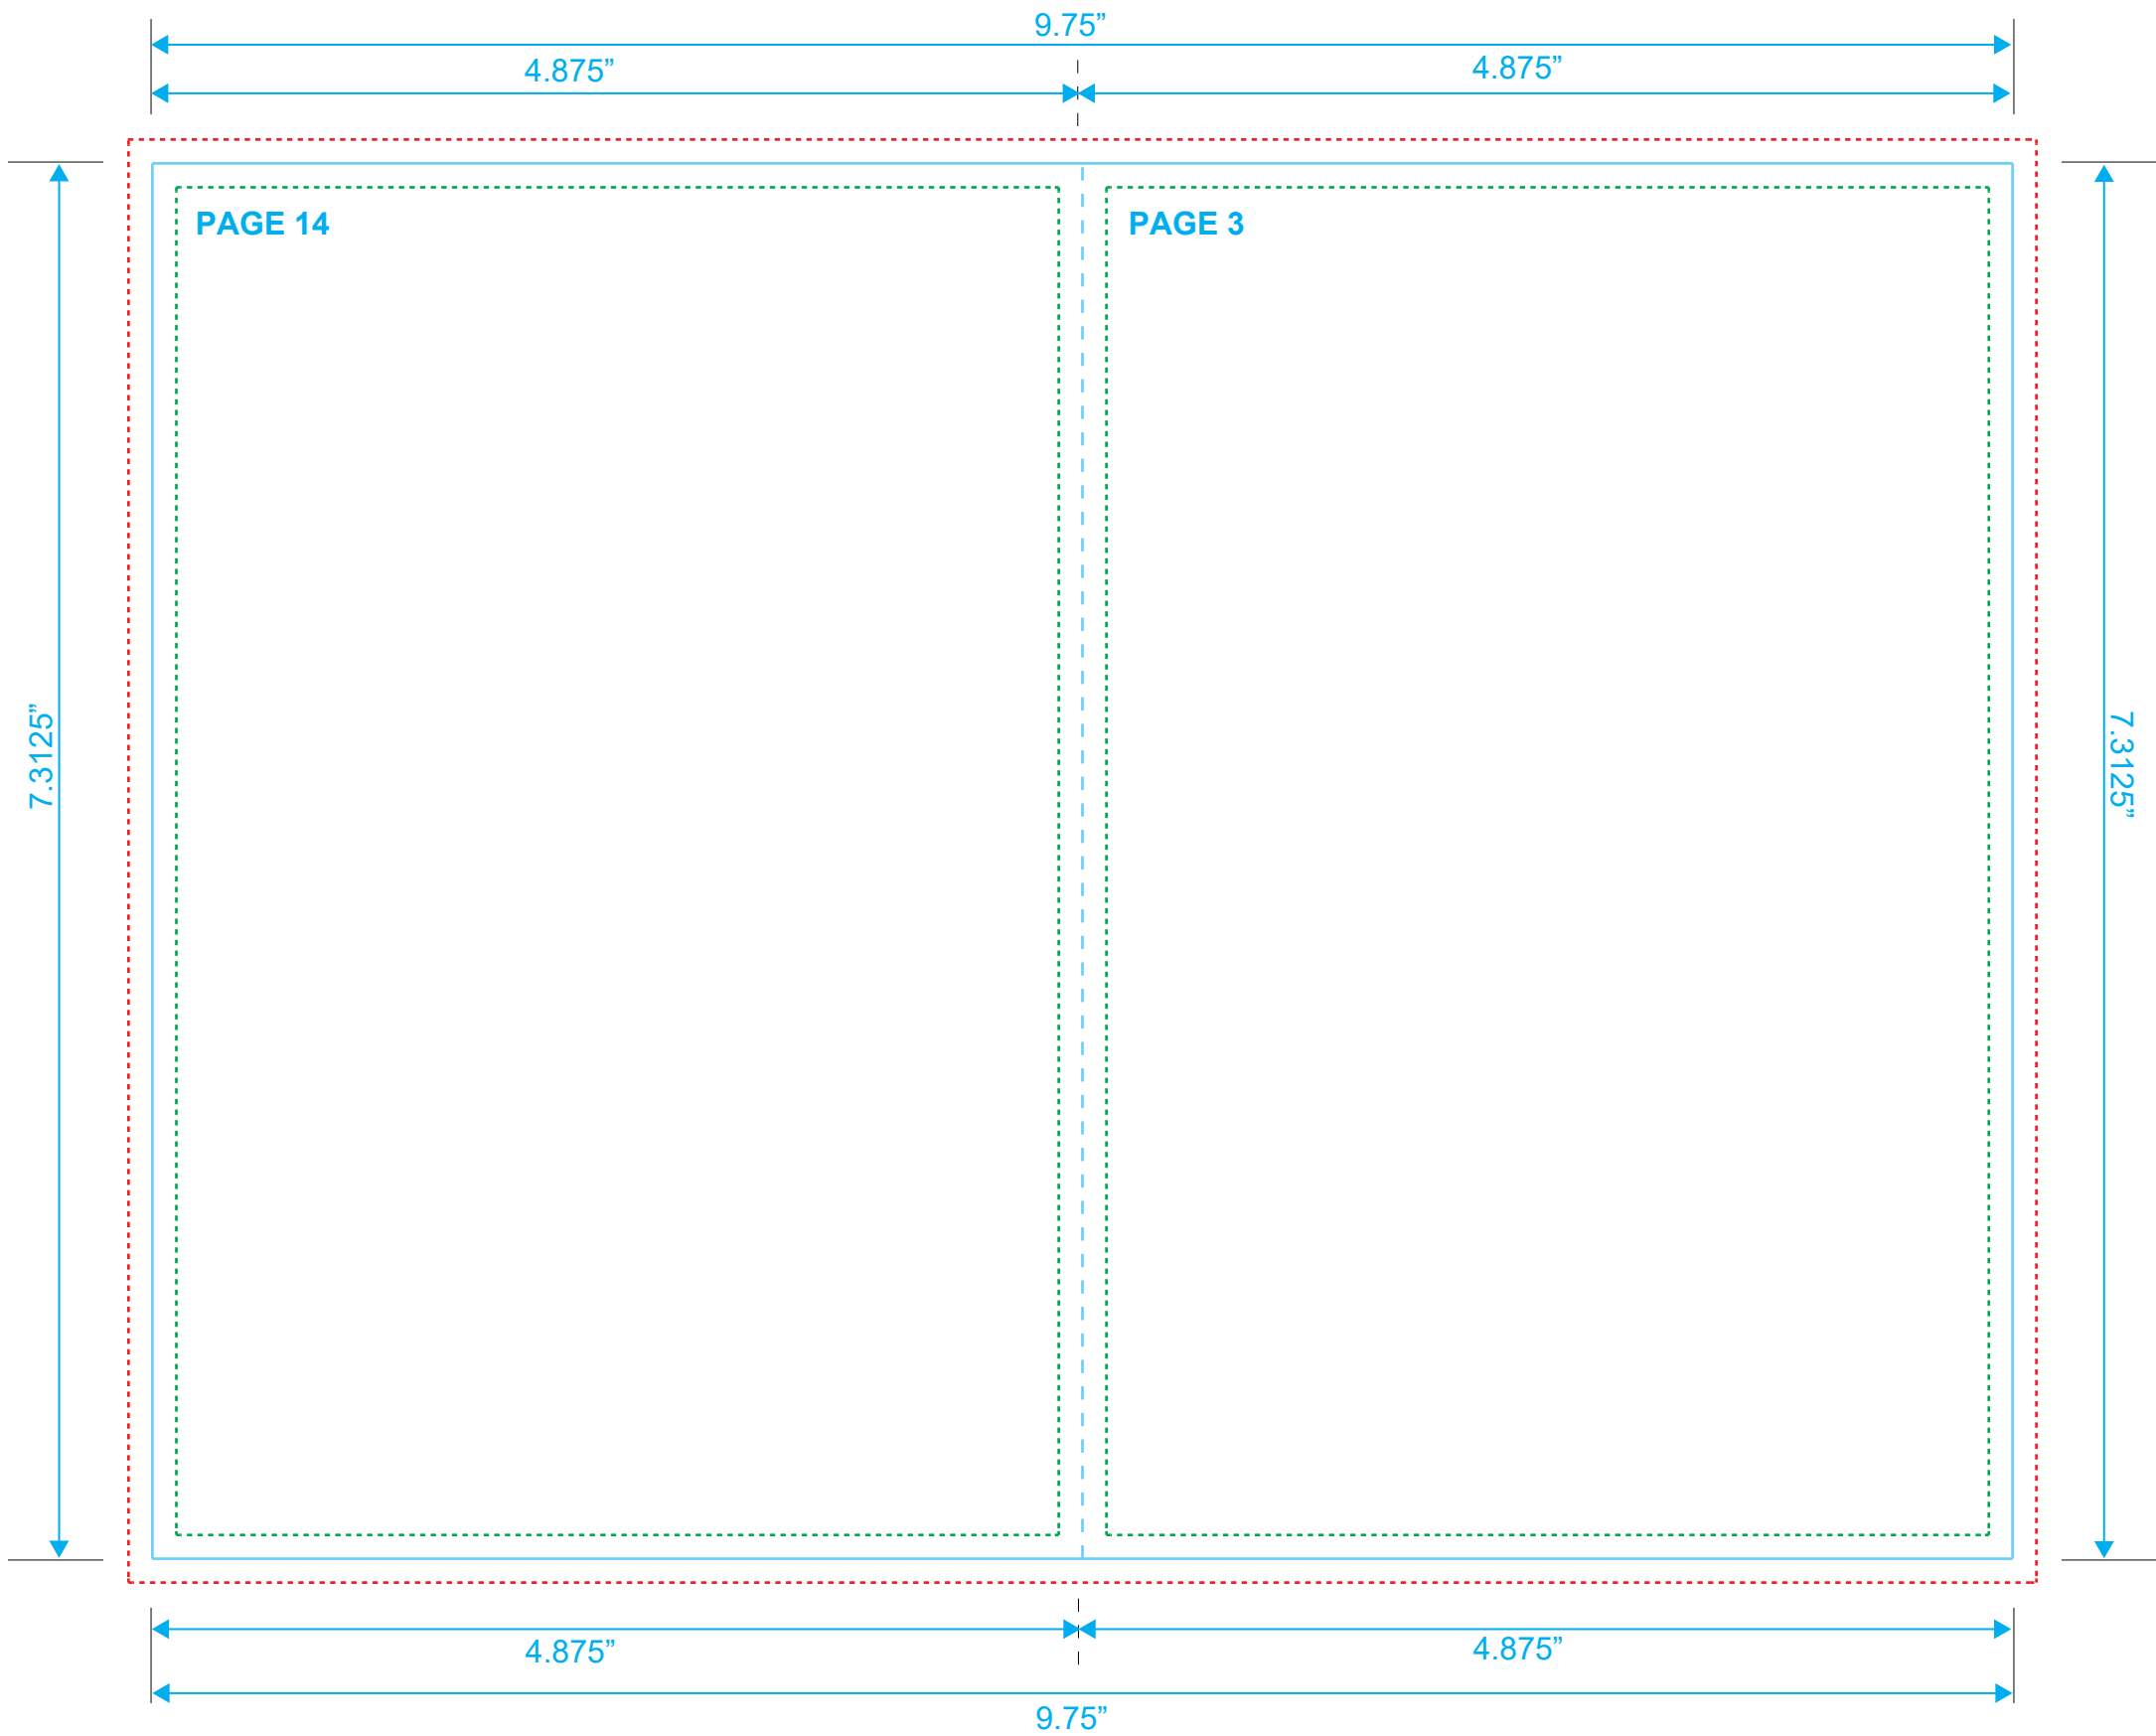

DVD BOOKLET
Reference: 16 Pages
Style: 2 Panel
Size: 9.75" x 7.3125"

Type Safety
Bleed Line
Crop Line ———

DVD BOOKLET
Reference: 16 Pages
Style: 2 Panel
Size: 9.75" x 7.3125"

Type Safety
Bleed Line
Crop Line _____

DVD BOOKLET
Reference: 16 Pages
Style: 2 Panel
Size: 9.75" x 7.3125"

Type Safety
Bleed Line
Crop Line _____

DVD BOOKLET
Reference: 16 Pages
Style: 2 Panel
Size: 9.75" x 7.3125"

Type Safety
Bleed Line
Crop Line _____