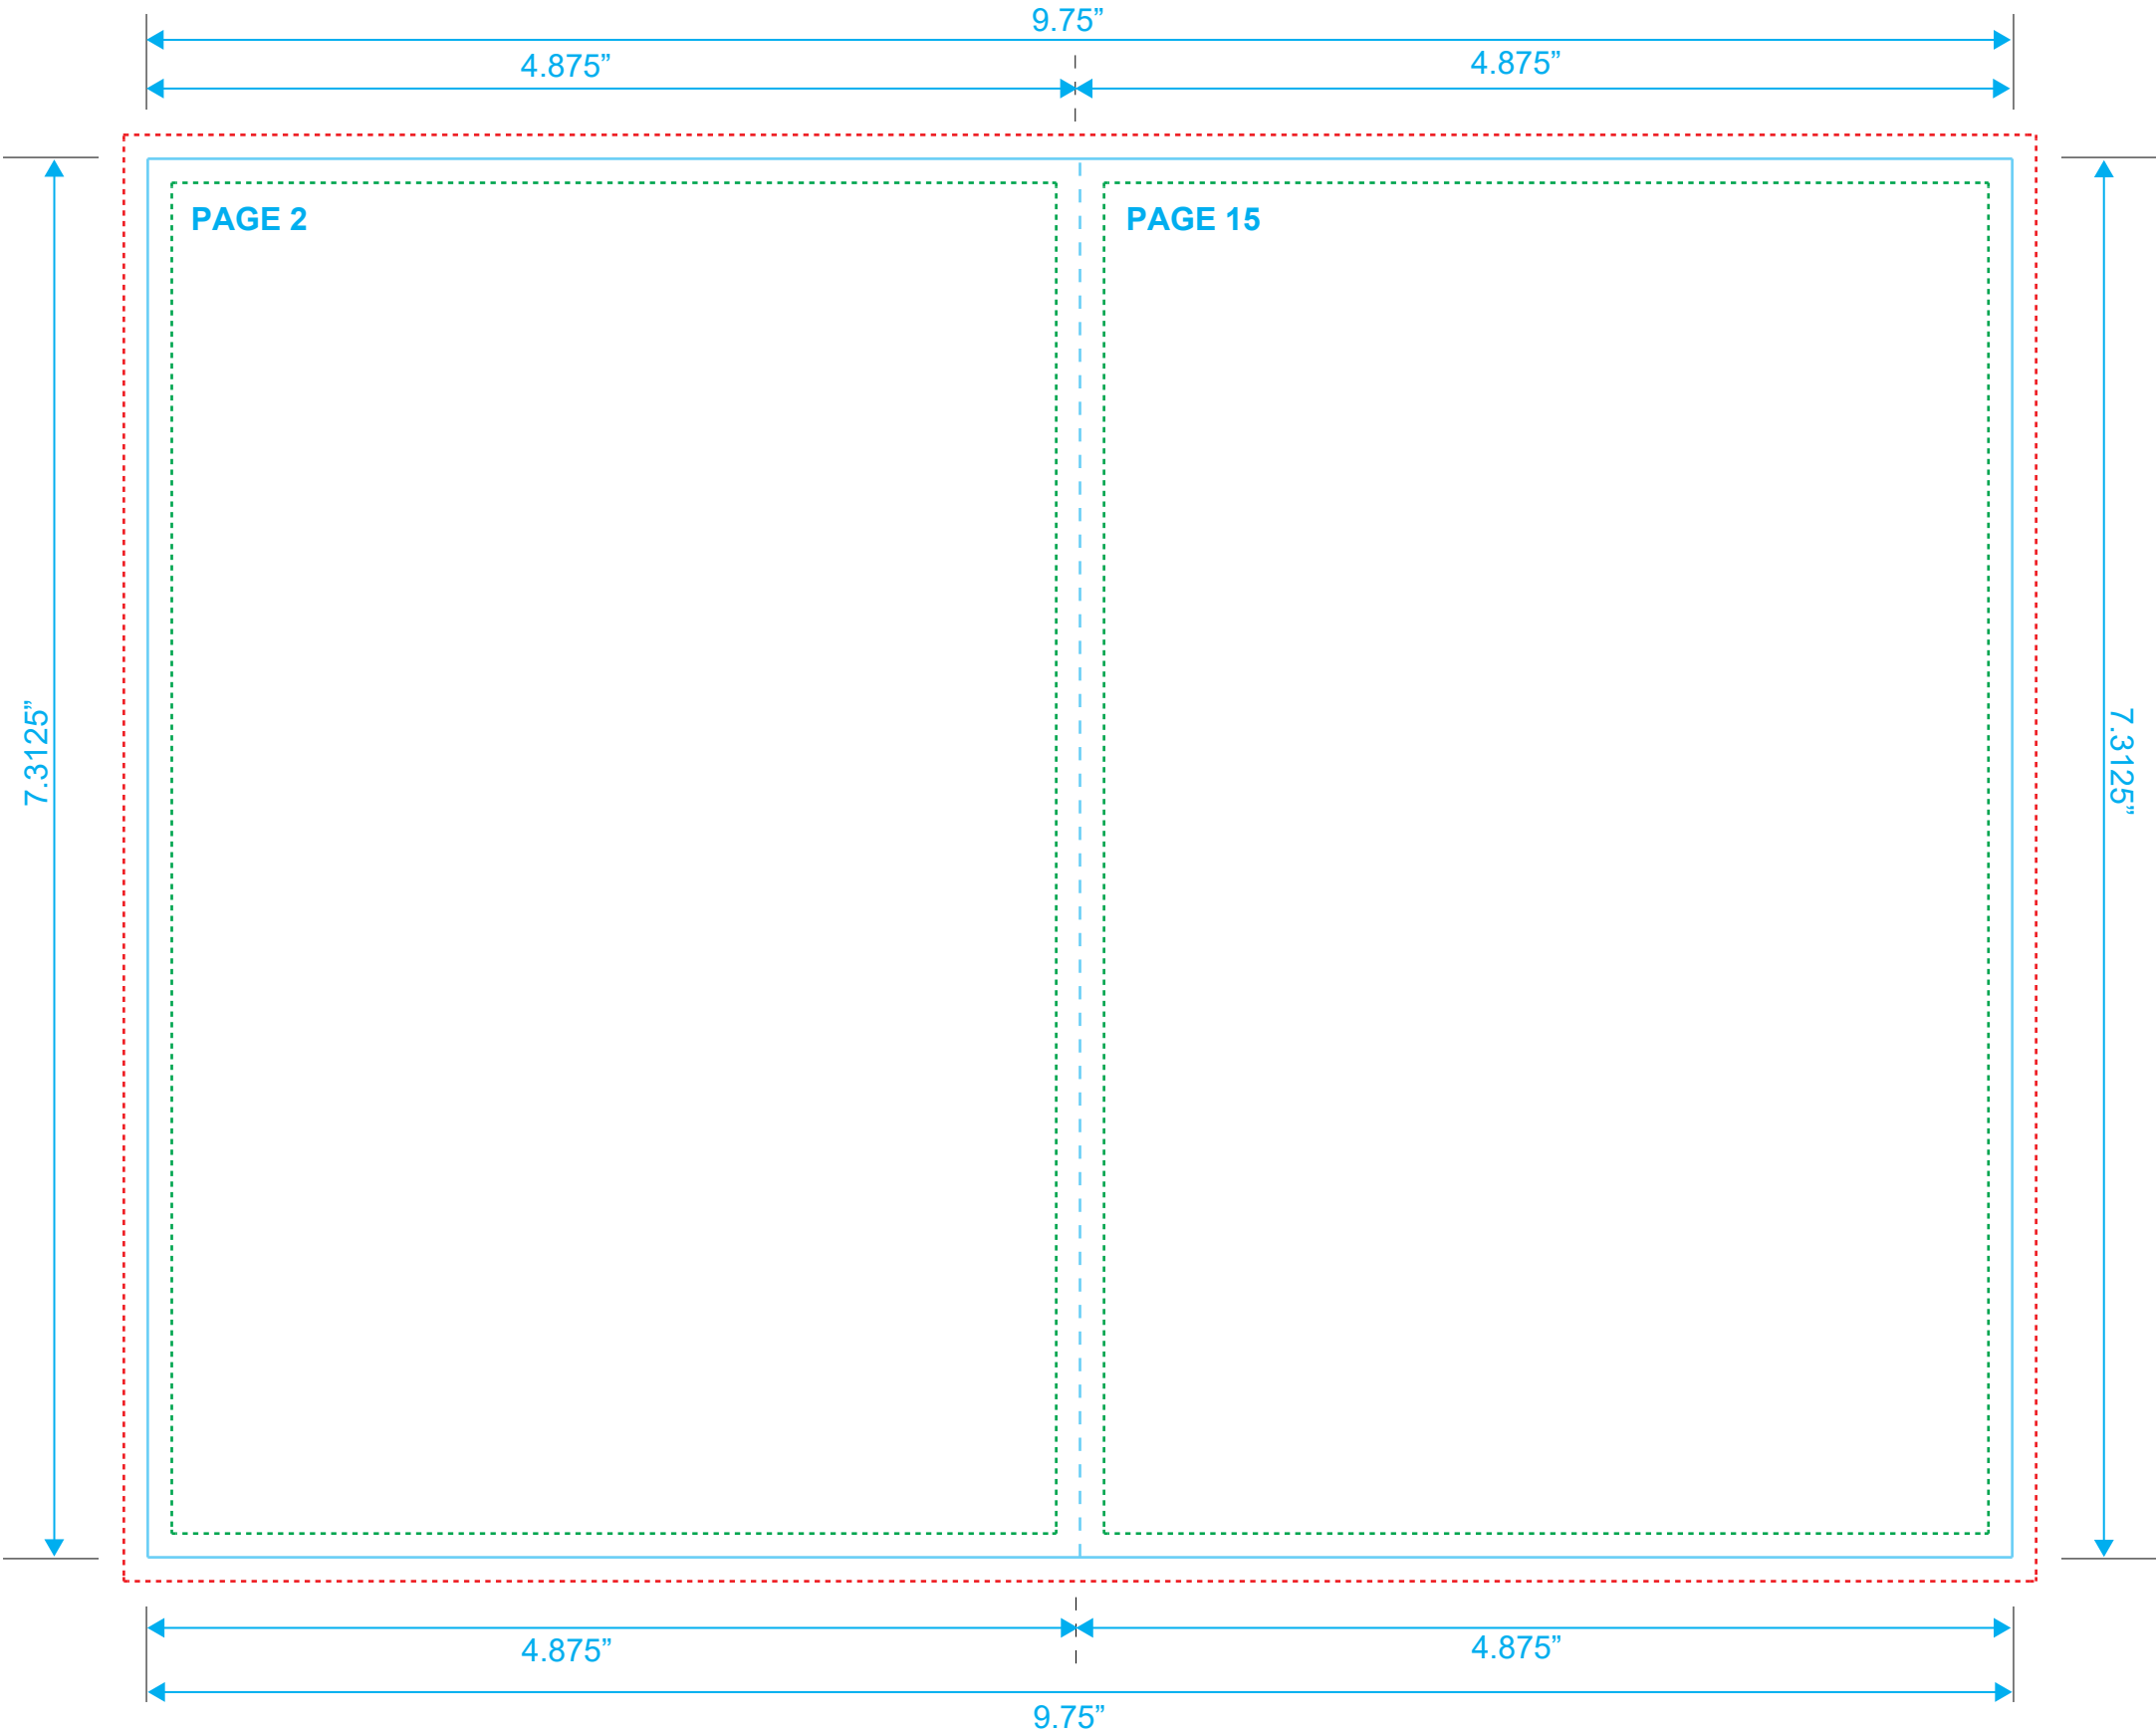

DVD BOOKLET
Reference: 16 Pages
Style: 2 Panel
Size: 9.75" x 7.3125"

Type Safety
Bleed Line
Crop Line ———

DVD BOOKLET
Reference: 16 Pages
Style: 2 Panel
Size: 9.75" x 7.3125"

Type Safety
Bleed Line
Crop Line _____

DVD BOOKLET
Reference: 16 Pages
Style: 2 Panel
Size: 9.75" x 7.3125"

Type Safety
Bleed Line
Crop Line _____

DVD BOOKLET
Reference: 16 Pages
Style: 2 Panel
Size: 9.75" x 7.3125"

Type Safety
Bleed Line
Crop Line _____