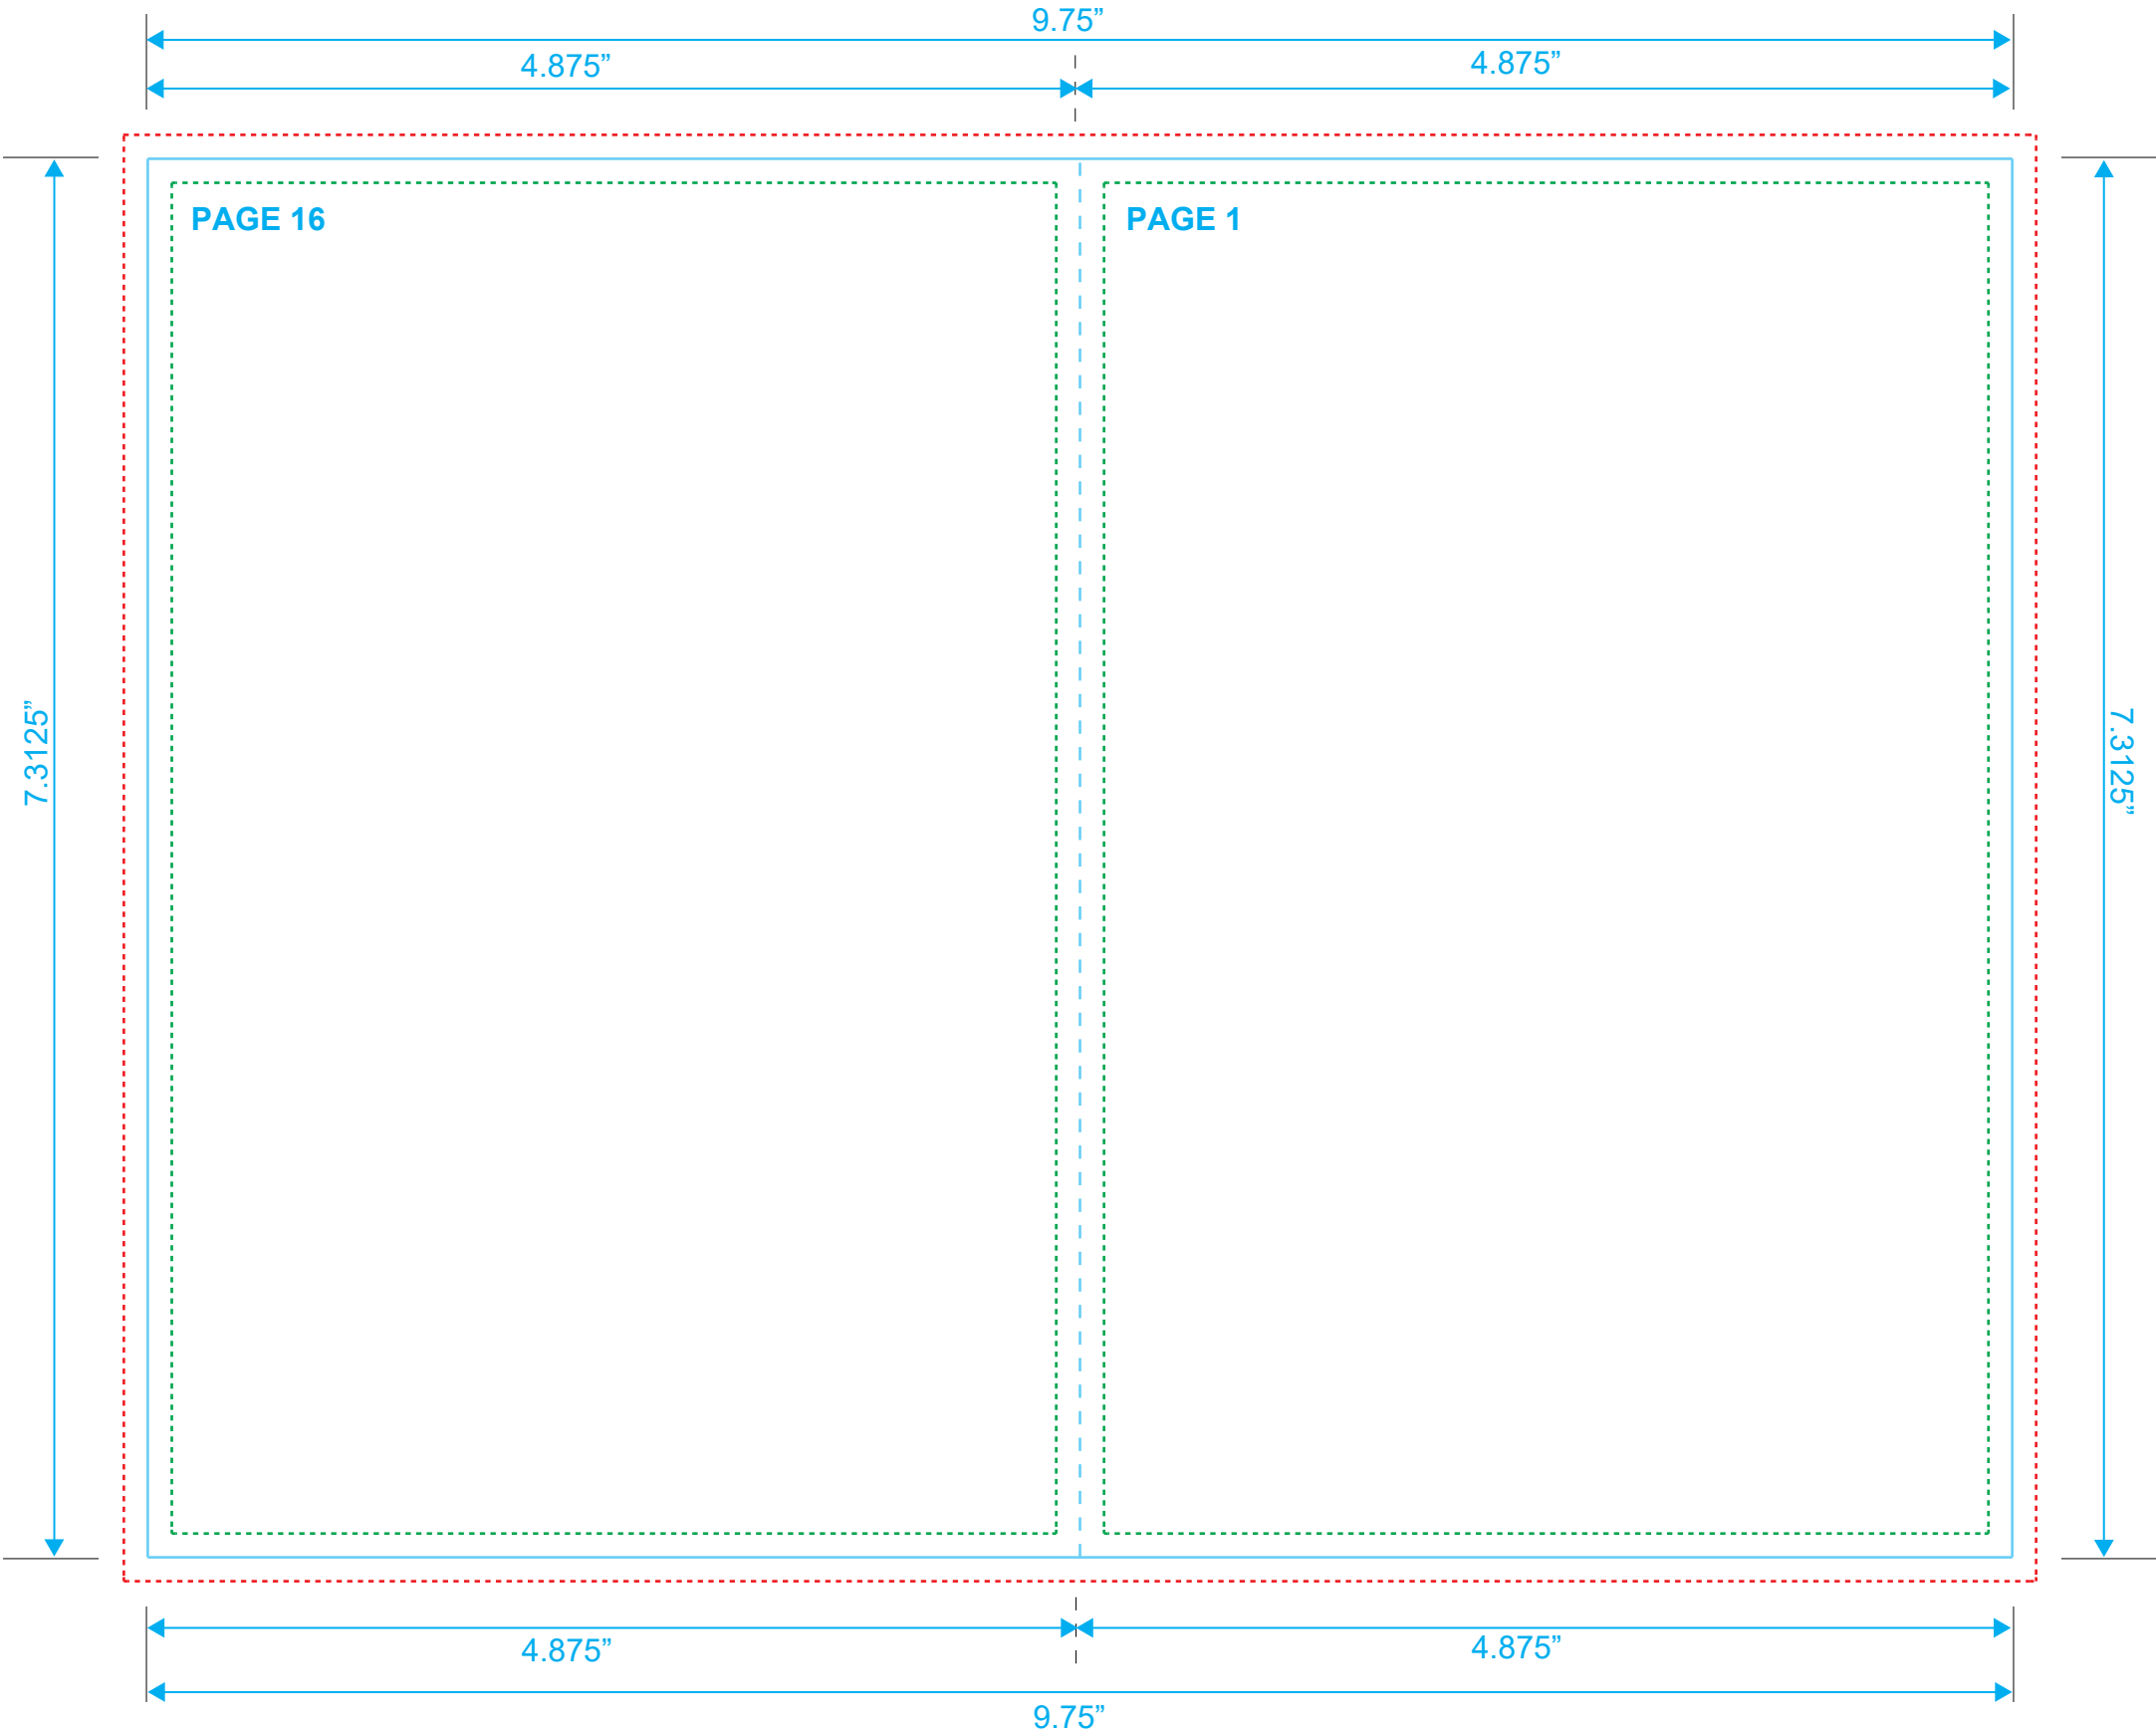

DVD BOOKLET
Reference: 16 Pages
Style: 2 Panel
Size: 9.75" x 7.3125"

Type Safety
Bleed Line
Crop Line ———

DVD BOOKLET
Reference: 16 Pages
Style: 2 Panel
Size: 9.75" x 7.3125"

Type Safety
Bleed Line
Crop Line _____

DVD BOOKLET
Reference: 16 Pages
Style: 2 Panel
Size: 9.75" x 7.3125"

Type Safety
Bleed Line
Crop Line _____

DVD BOOKLET
Reference: 16 Pages
Style: 2 Panel
Size: 9.75" x 7.3125"

Type Safety
Bleed Line
Crop Line _____