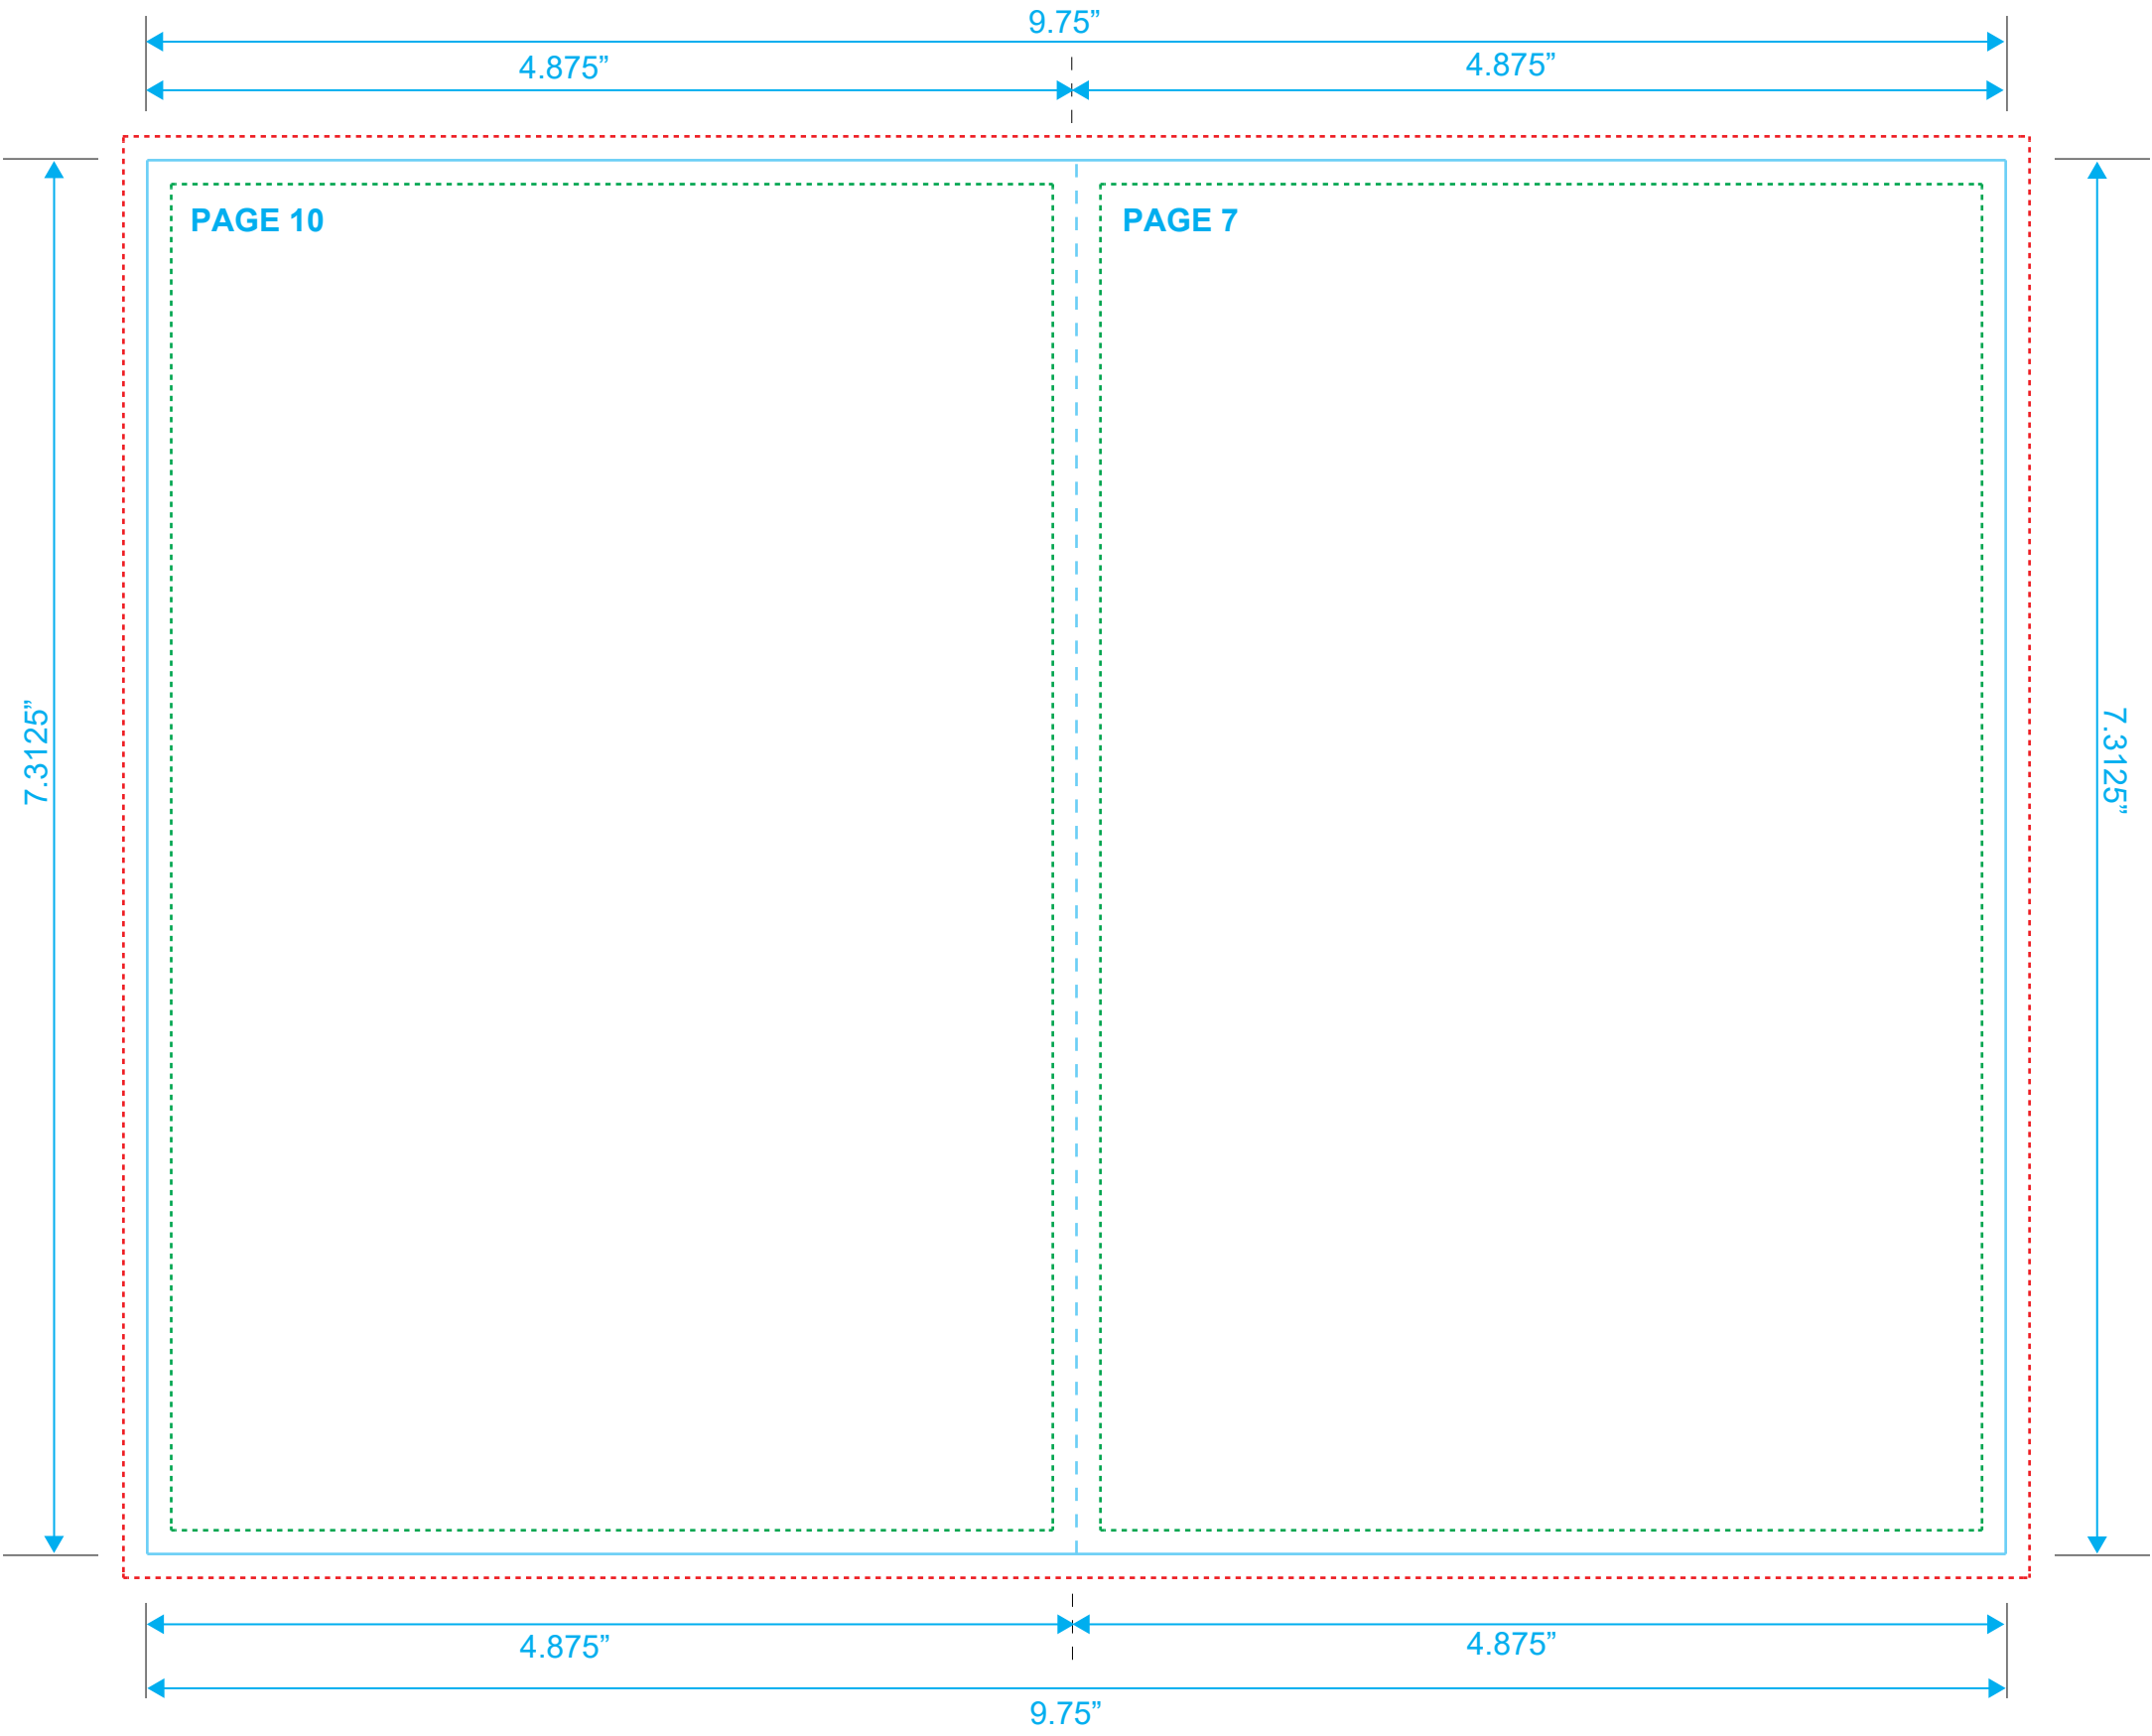

DVD BOOKLET
Reference: 16 Pages
Style: 2 Panel
Size: 9.75" x 7.3125"

Type Safety
Bleed Line
Crop Line ———

DVD BOOKLET
Reference: 16 Pages
Style: 2 Panel
Size: 9.75" x 7.3125"

Type Safety
Bleed Line
Crop Line _____

DVD BOOKLET
Reference: 16 Pages
Style: 2 Panel
Size: 9.75" x 7.3125"

Type Safety
Bleed Line
Crop Line _____

DVD BOOKLET
Reference: 16 Pages
Style: 2 Panel
Size: 9.75" x 7.3125"

Type Safety
Bleed Line
Crop Line _____