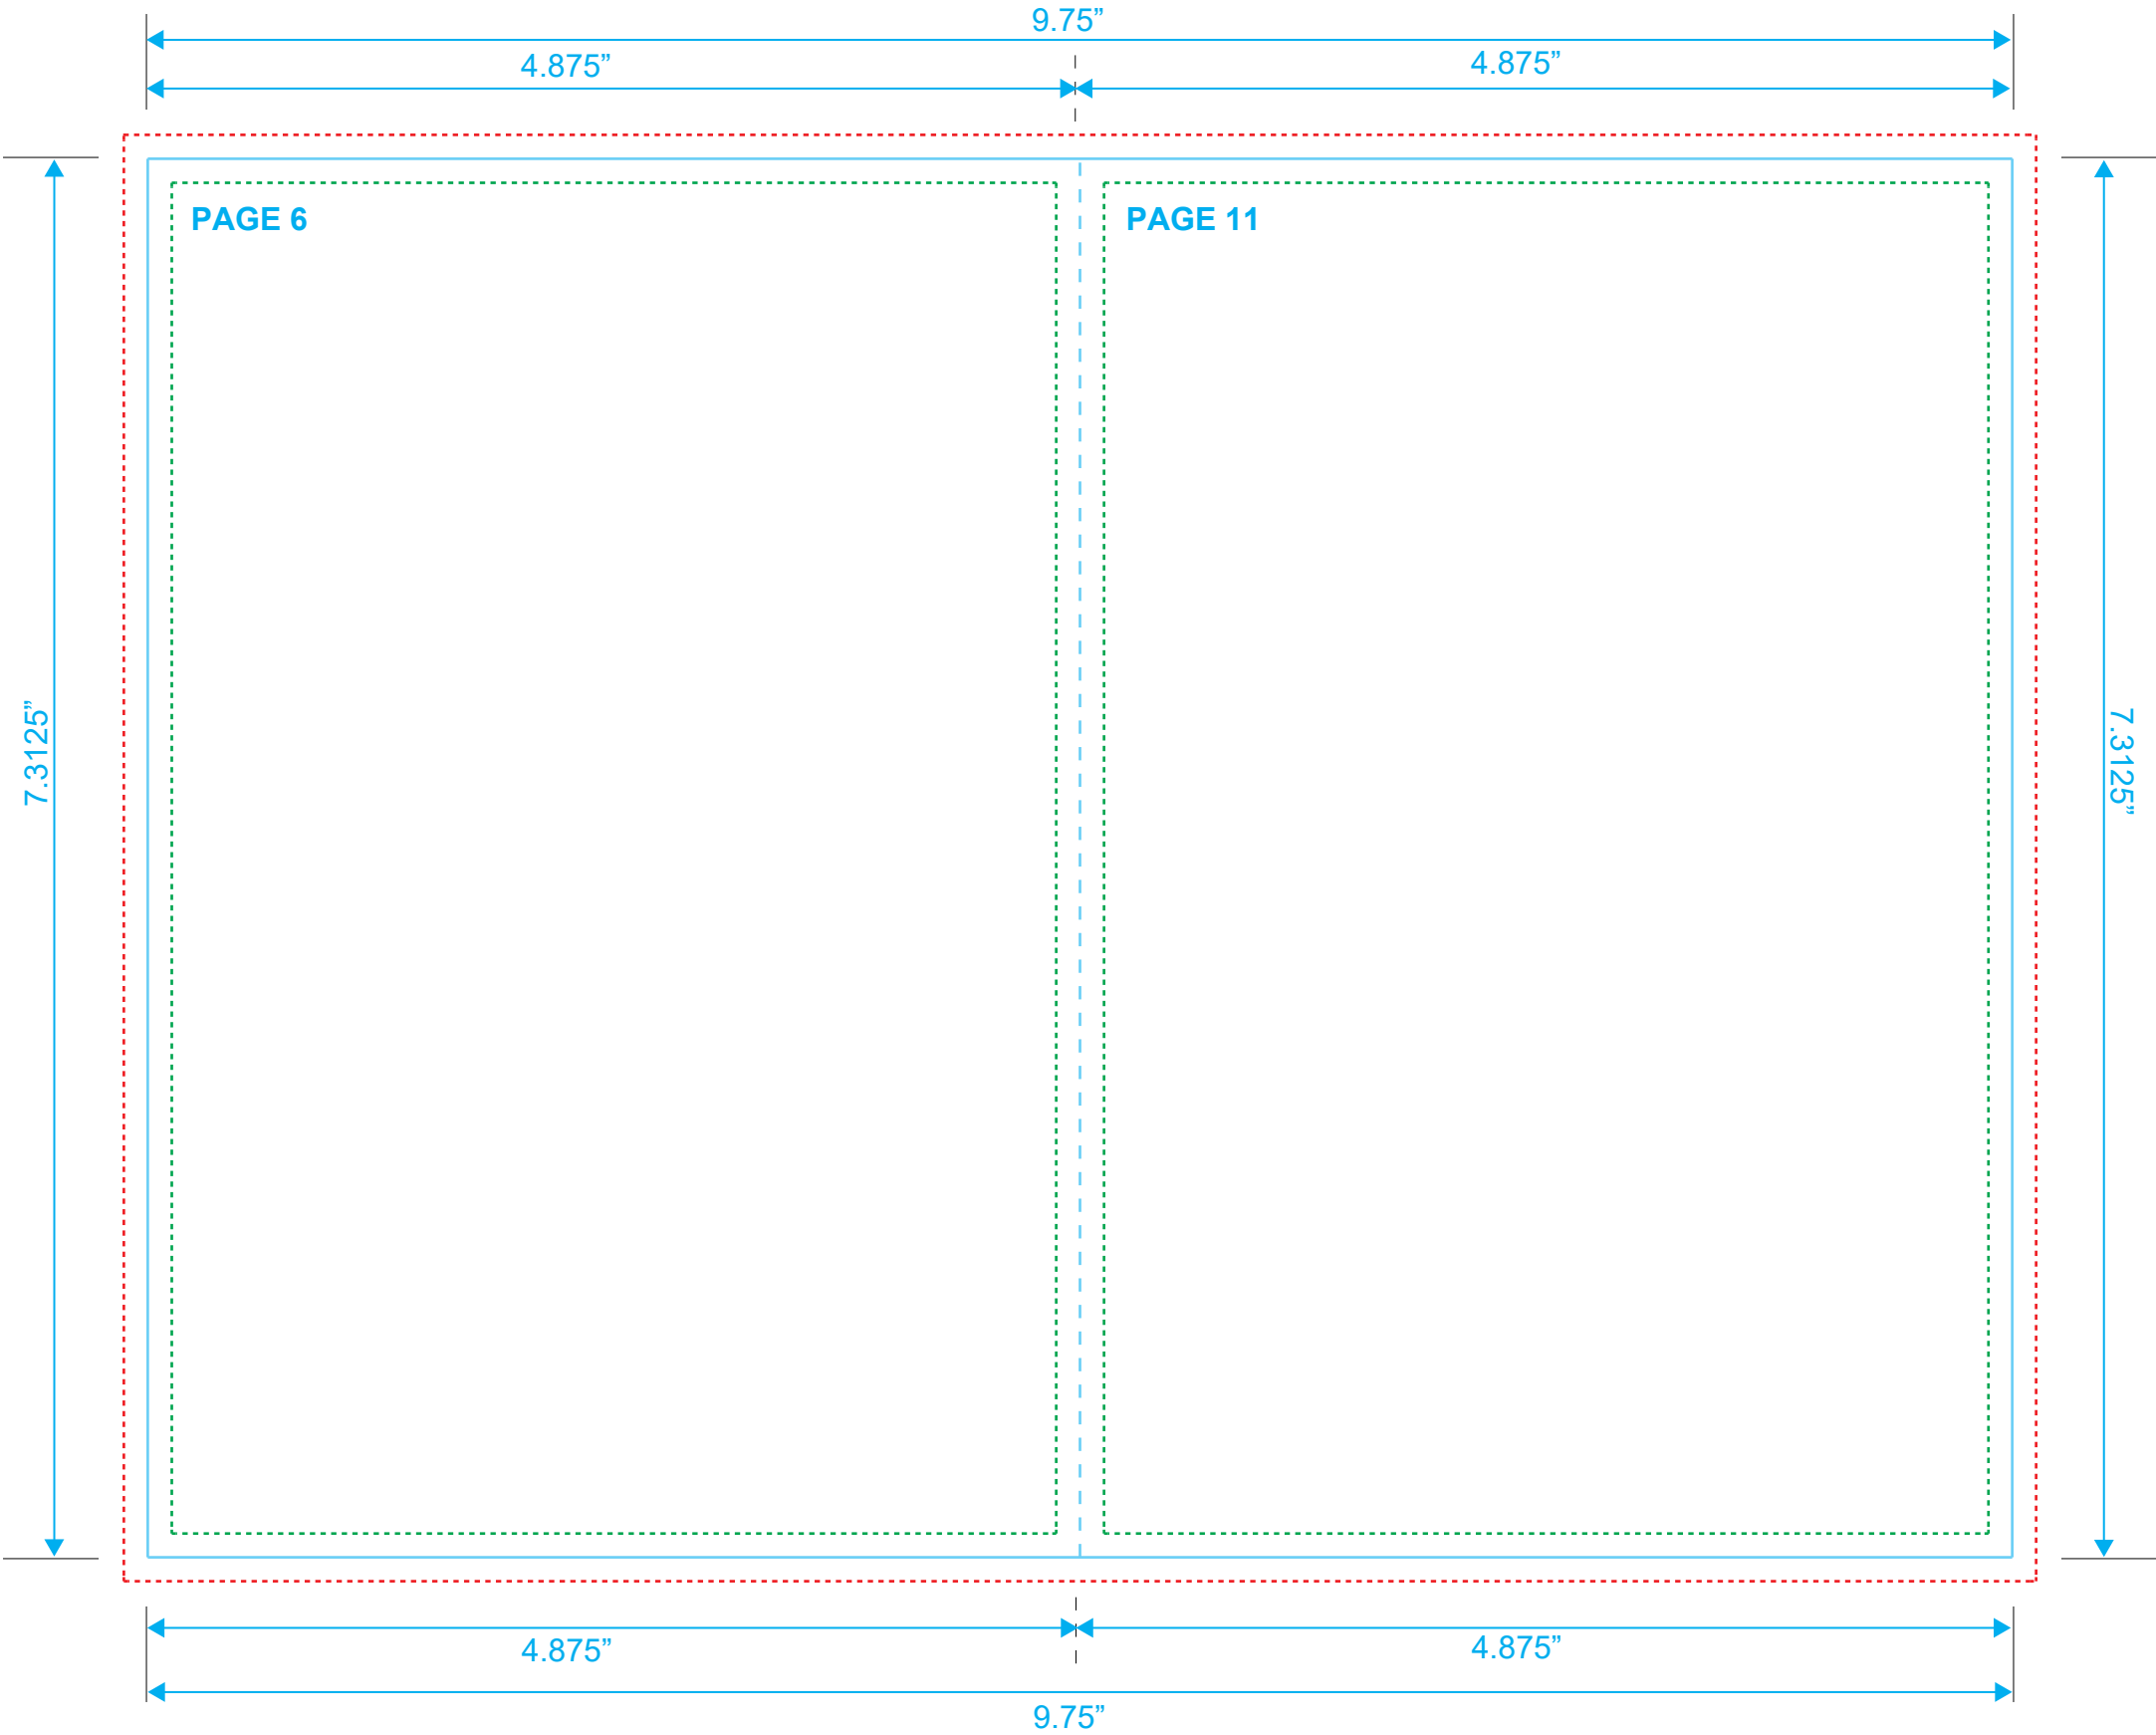

DVD BOOKLET
Reference: 16 Pages
Style: 2 Panel
Size: 9.75" x 7.3125"

Type Safety
Bleed Line
Crop Line ———

DVD BOOKLET
Reference: 16 Pages
Style: 2 Panel
Size: 9.75" x 7.3125"

Type Safety
Bleed Line
Crop Line _____

DVD BOOKLET
Reference: 16 Pages
Style: 2 Panel
Size: 9.75" x 7.3125"

Type Safety
Bleed Line
Crop Line _____

DVD BOOKLET
Reference: 16 Pages
Style: 2 Panel
Size: 9.75" x 7.3125"

Type Safety
Bleed Line
Crop Line _____