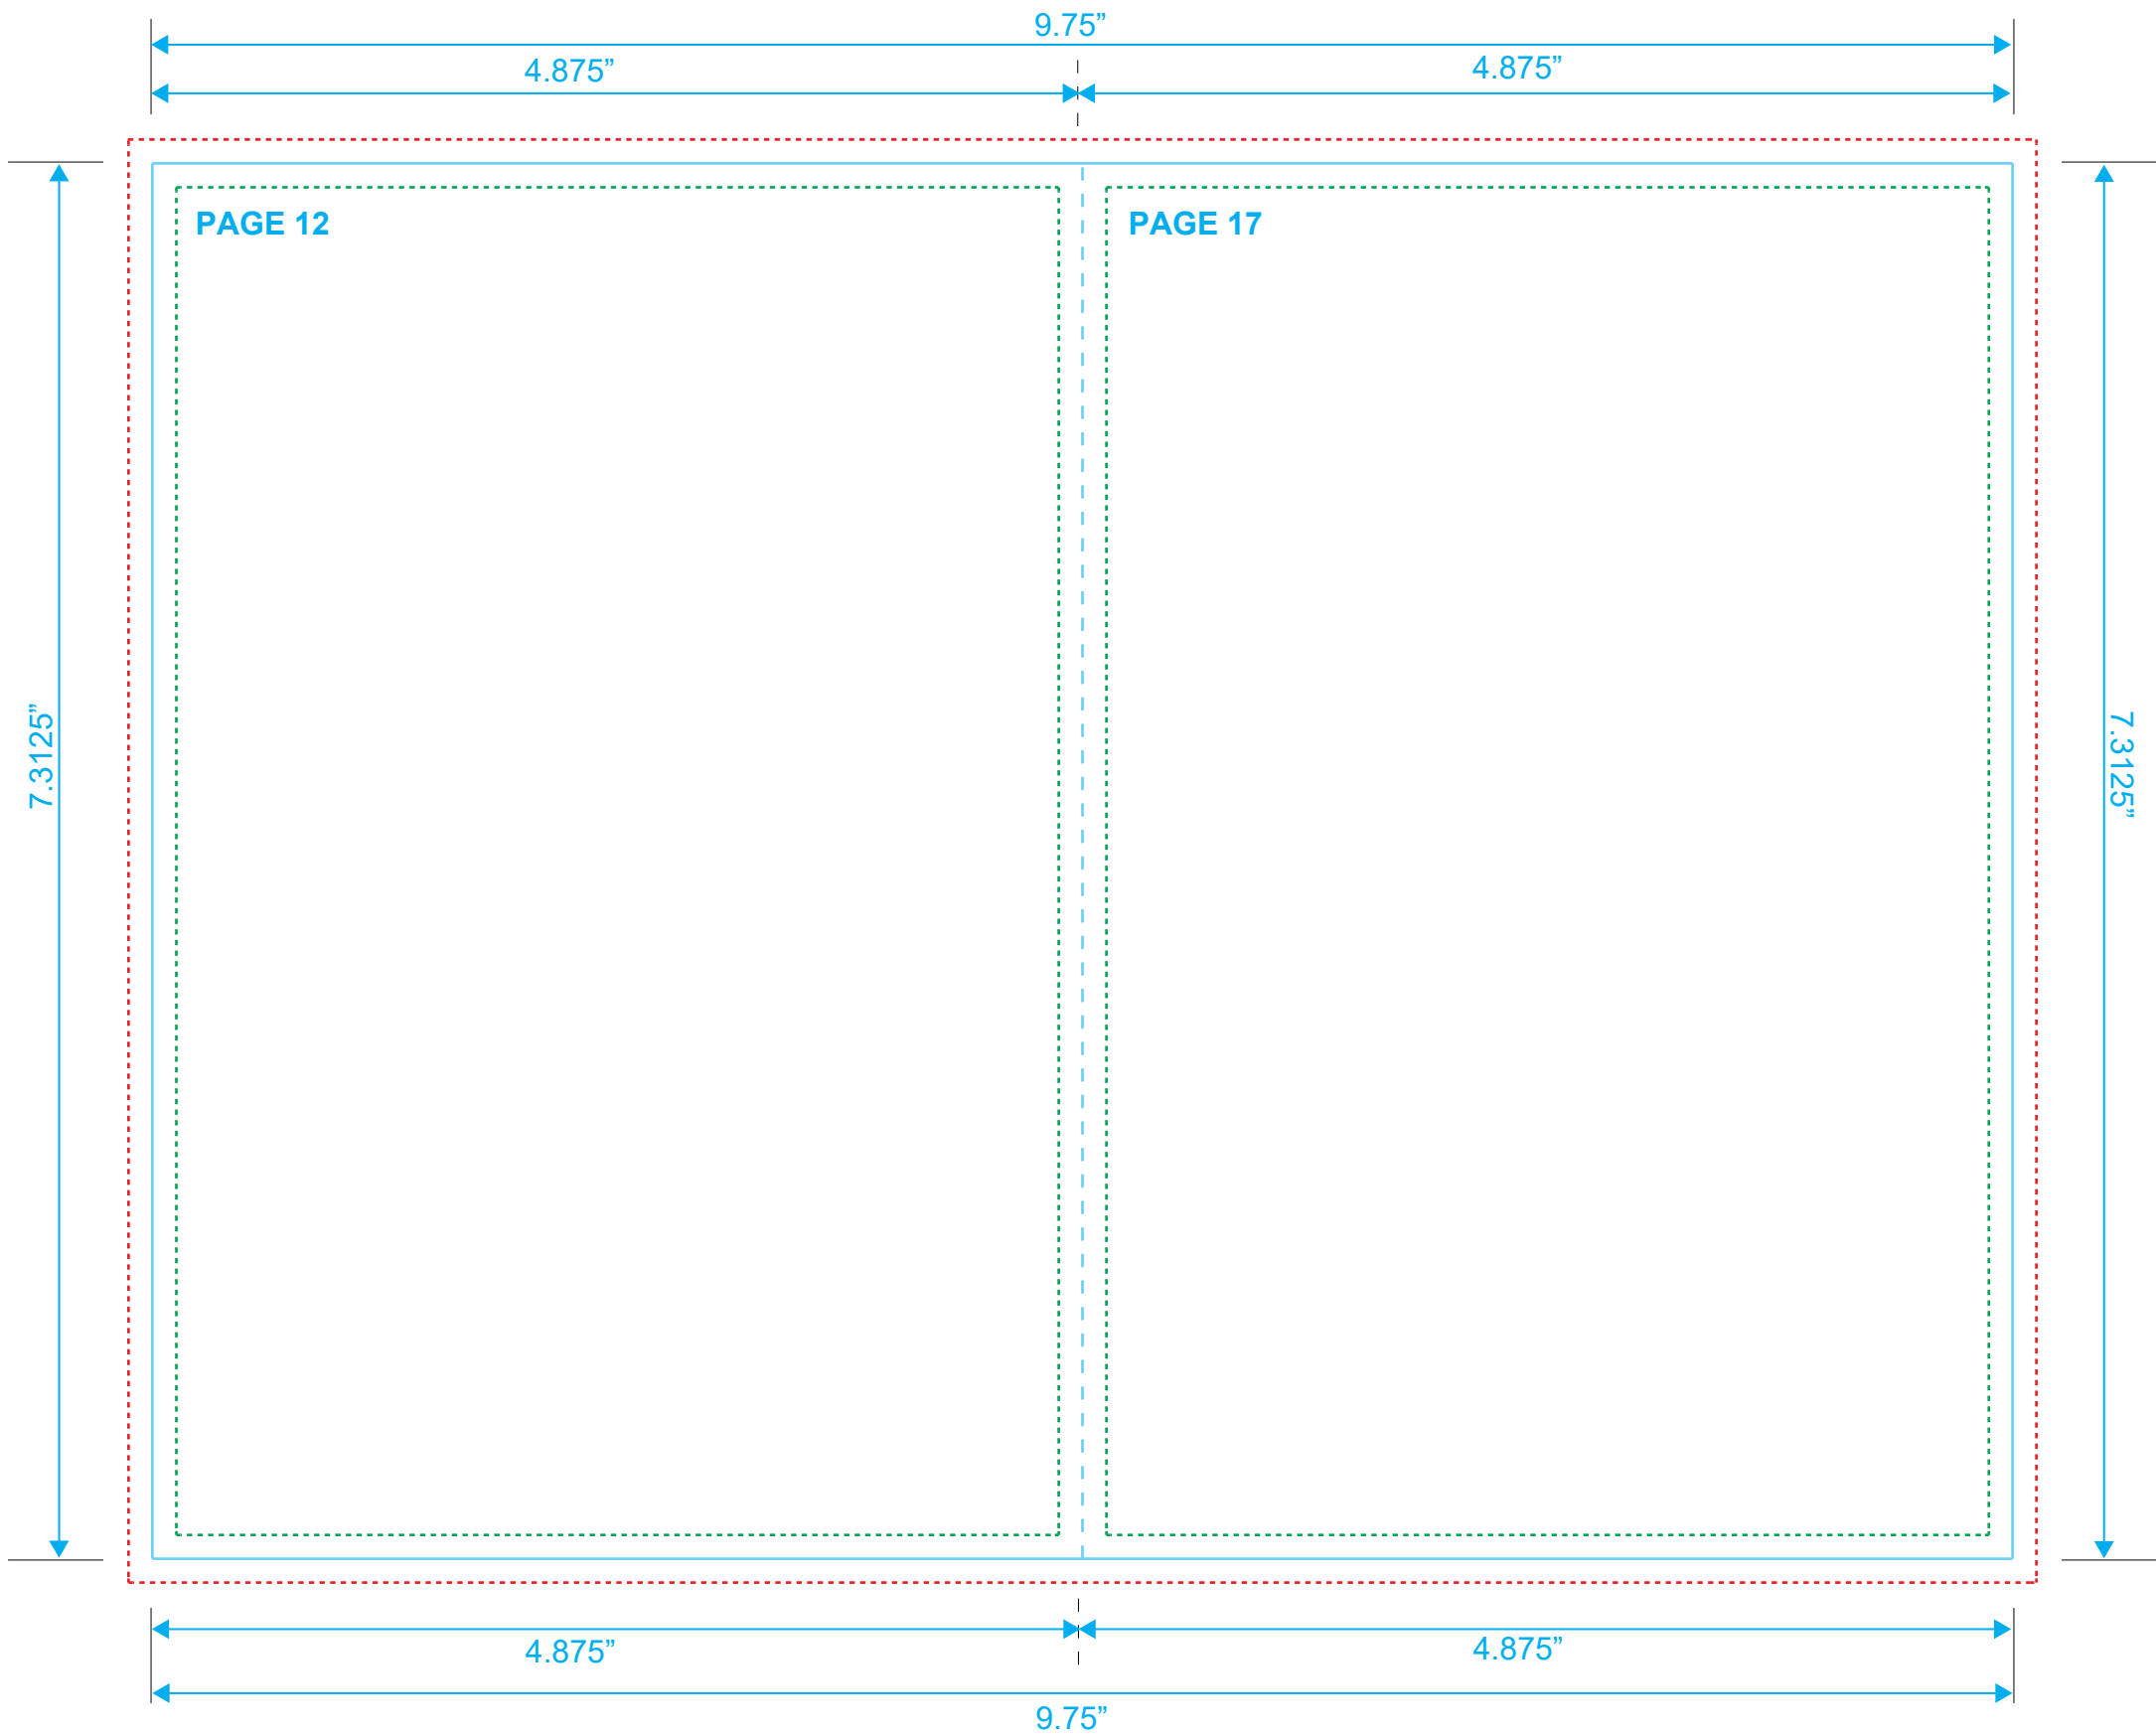

DVD BOOKLET
Reference: 28 Pages
Style: 2 Panel
Size: 9.75" x 7.3125"

Type Safety .....
Bleed Line .....
Crop Line ———