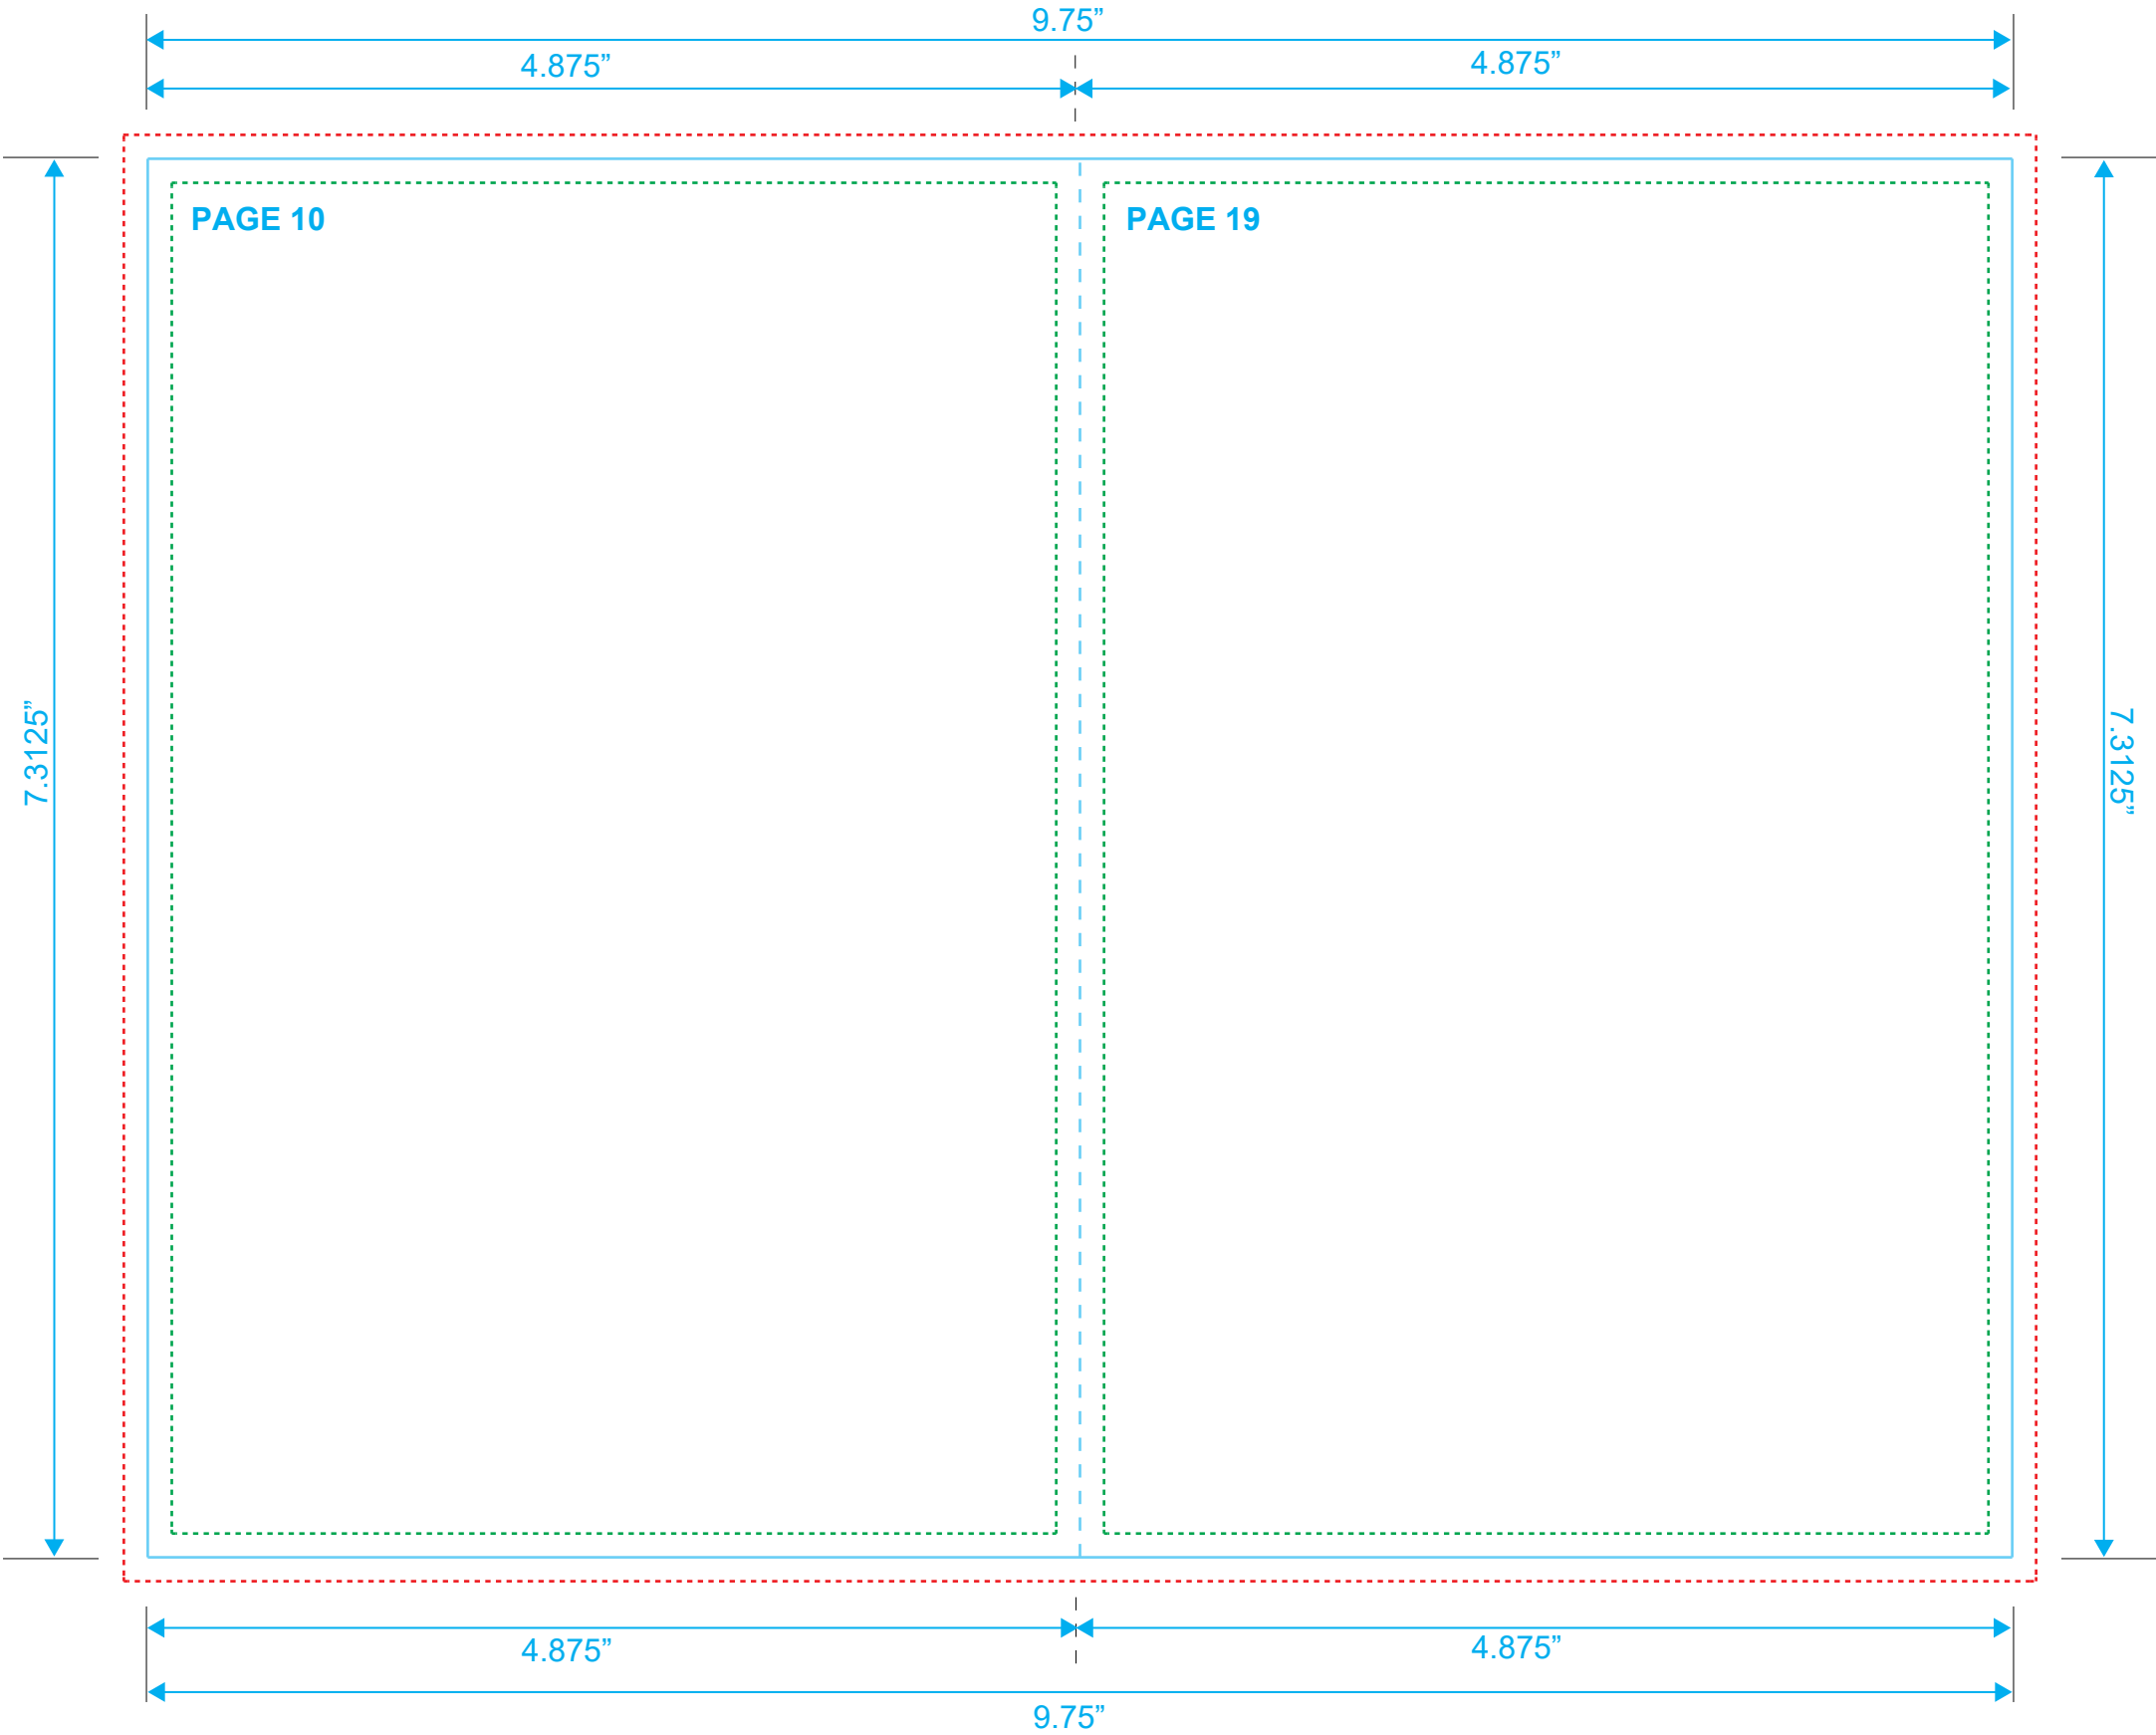

DVD BOOKLET
Reference: 2i Pages   Type Safety .....
Style: 2 Panel   Bleed Line .....
Size: 9.75" x 7.3125"   Crop Line ———