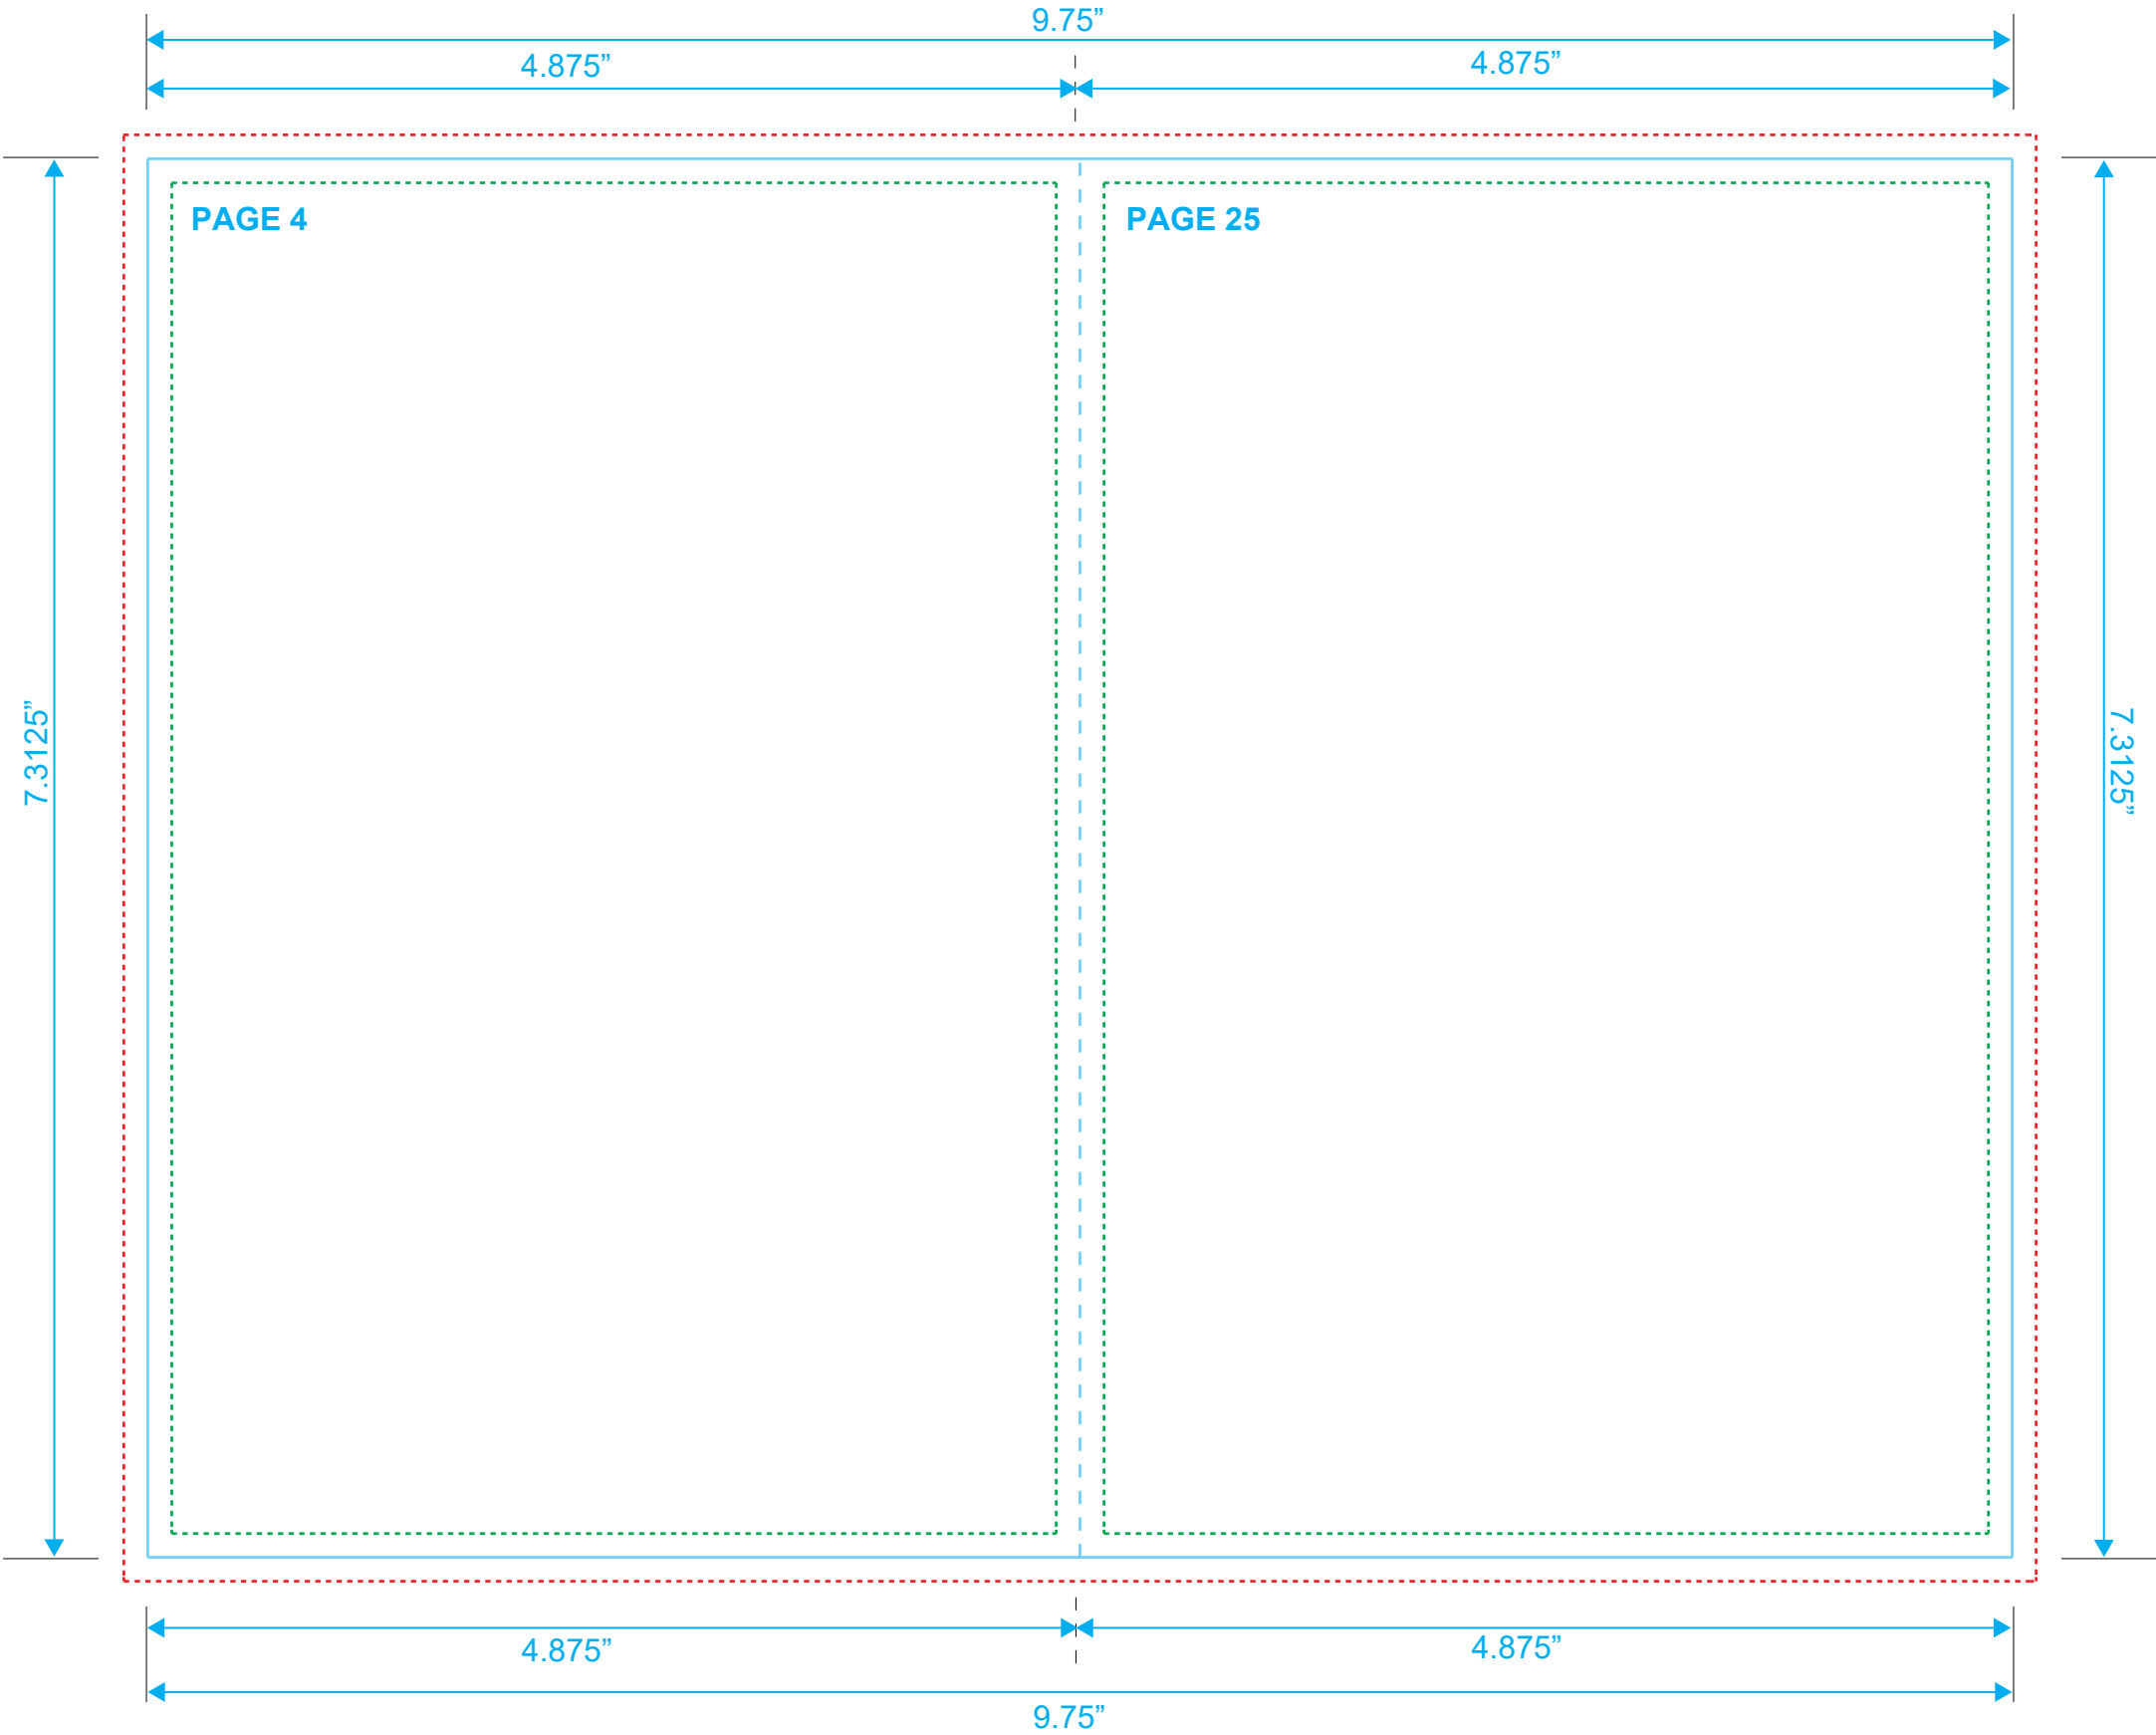

DVD BOOKLET
Reference: 28 Pages
Style: 2 Panel
Size: 9.75" x 7.3125"

Type Safety .....
Bleed Line .....
Crop Line _____