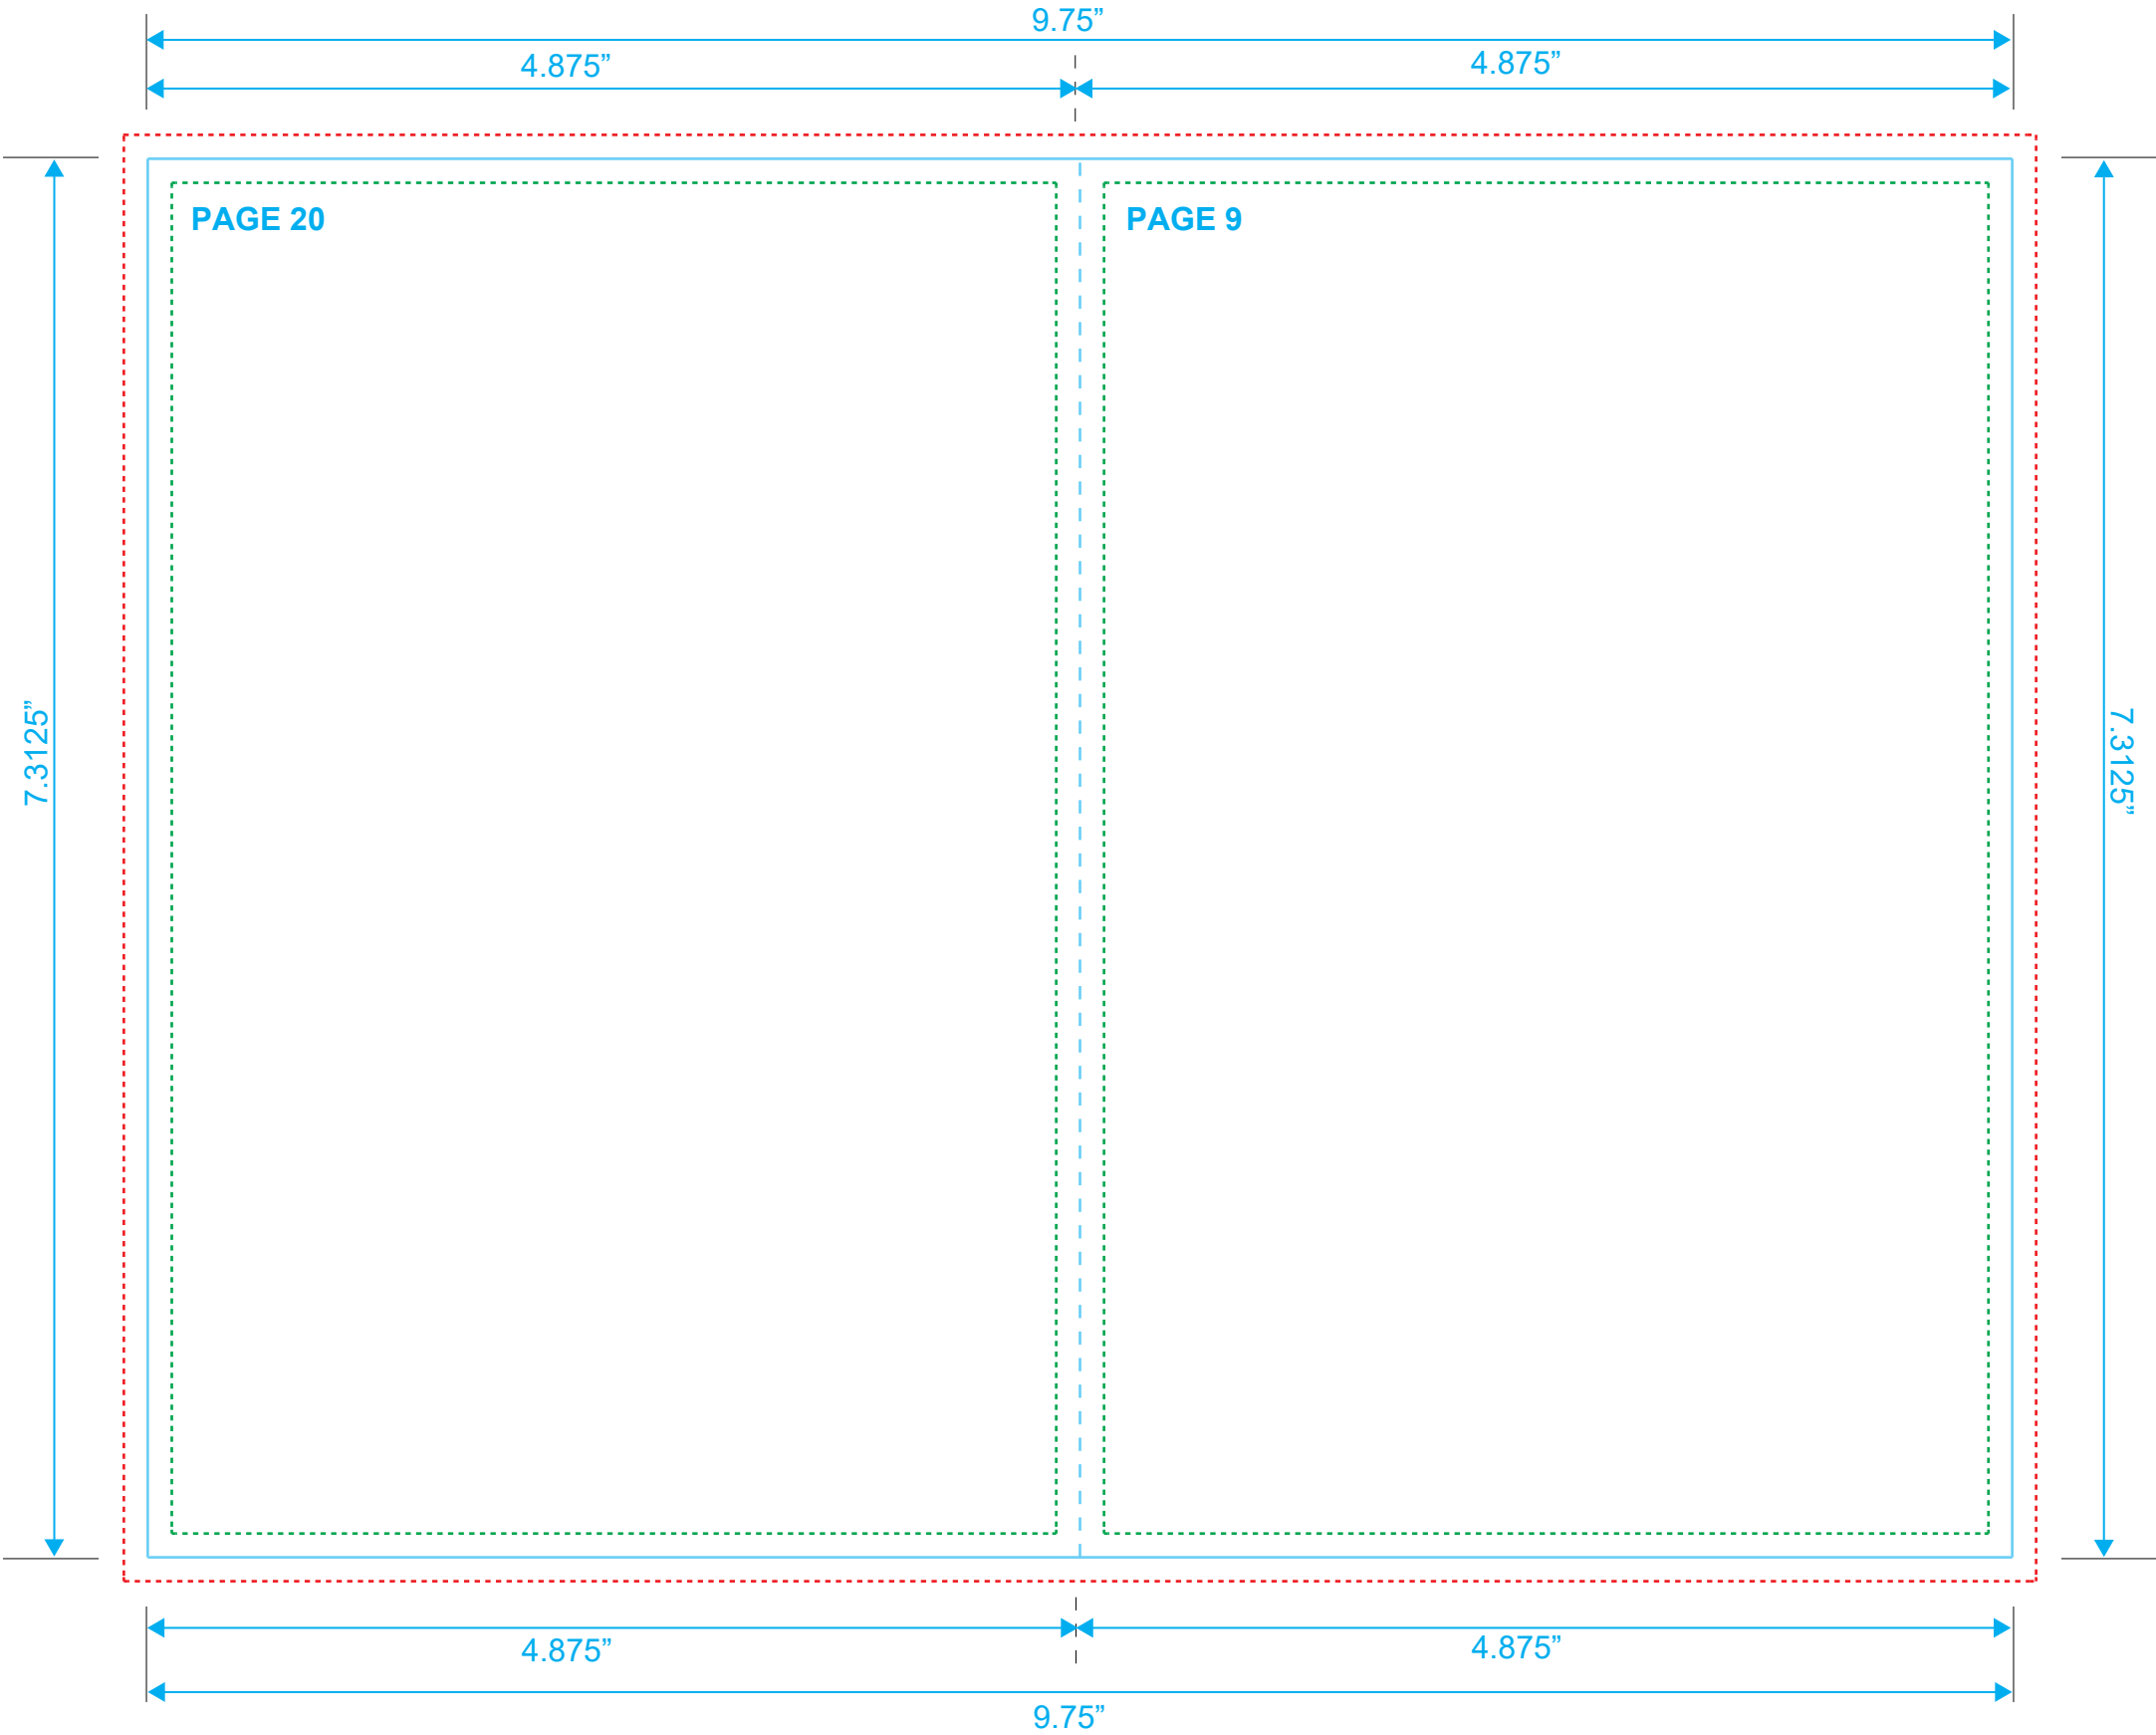

DVD BOOKLET
Reference: 2 Pages
Style: 2 Panel
Size: 9.75" x 7.3125"

Type Safety .....
Bleed Line .....
Crop Line _____