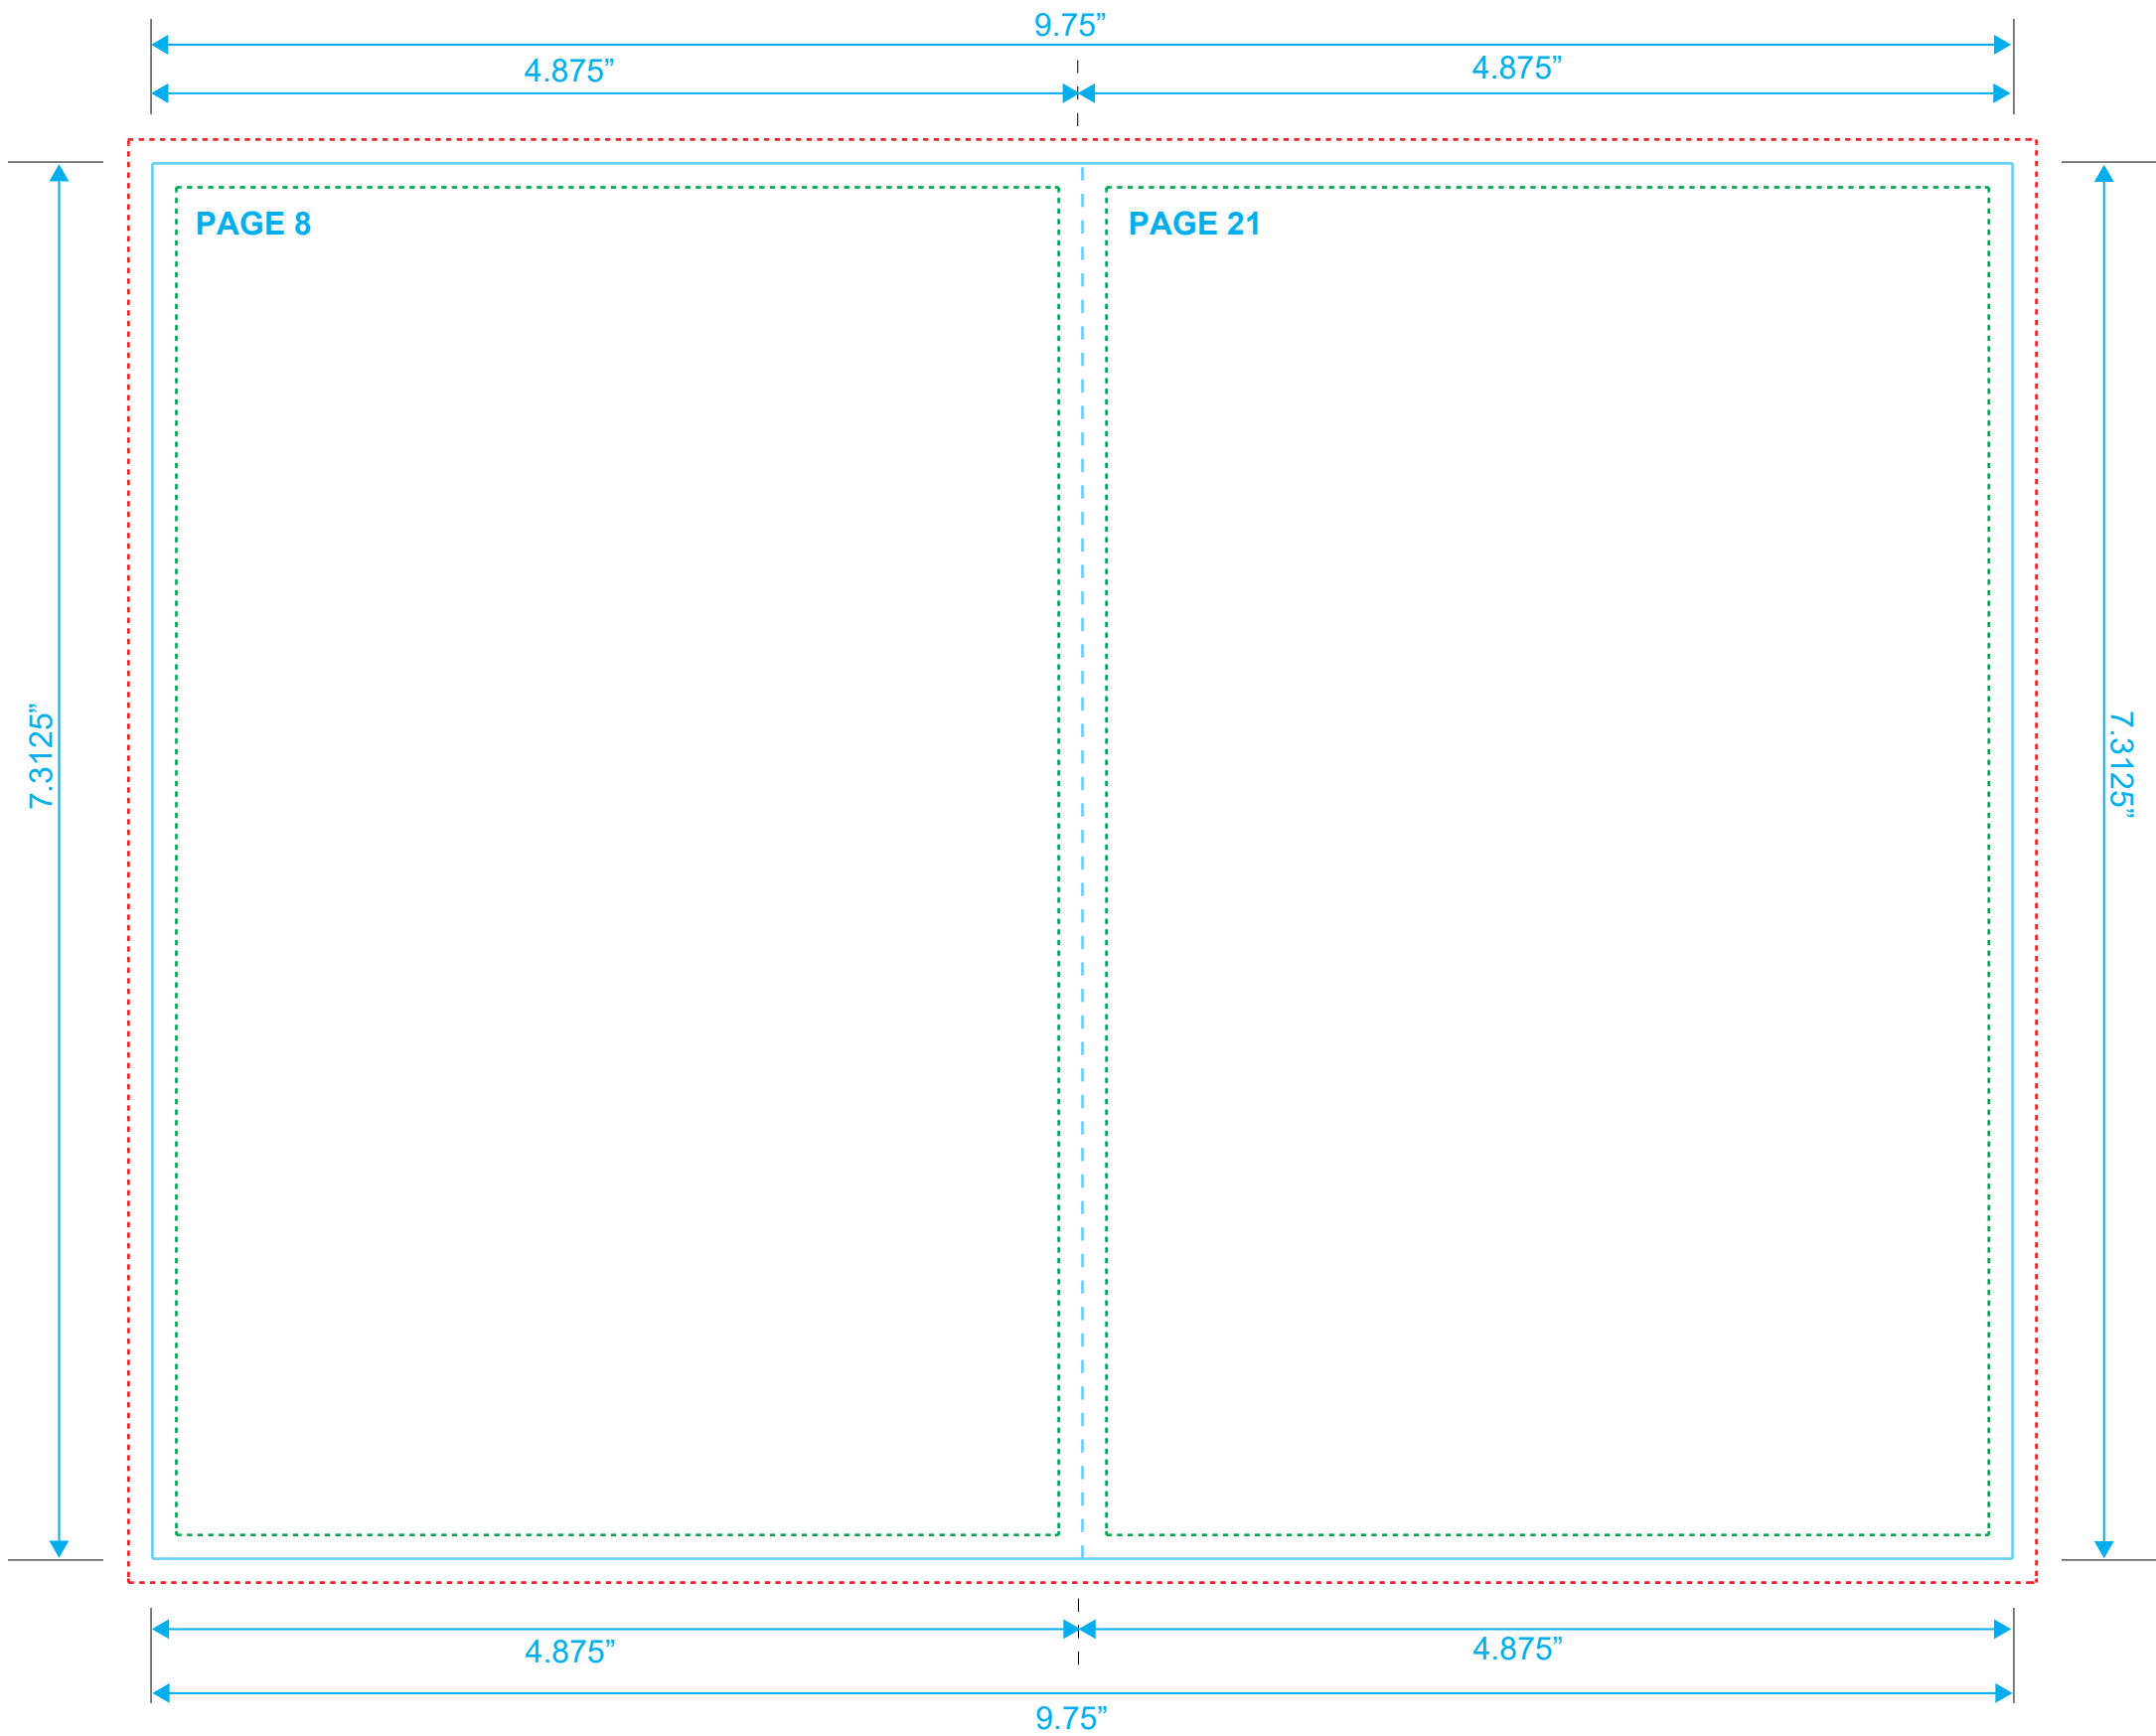

DVD BOOKLET
Reference: 21 Pages
Style: 2 Panel
Size: 9.75" x 7.3125"

Type Safety .....
Bleed Line .....
Crop Line _____