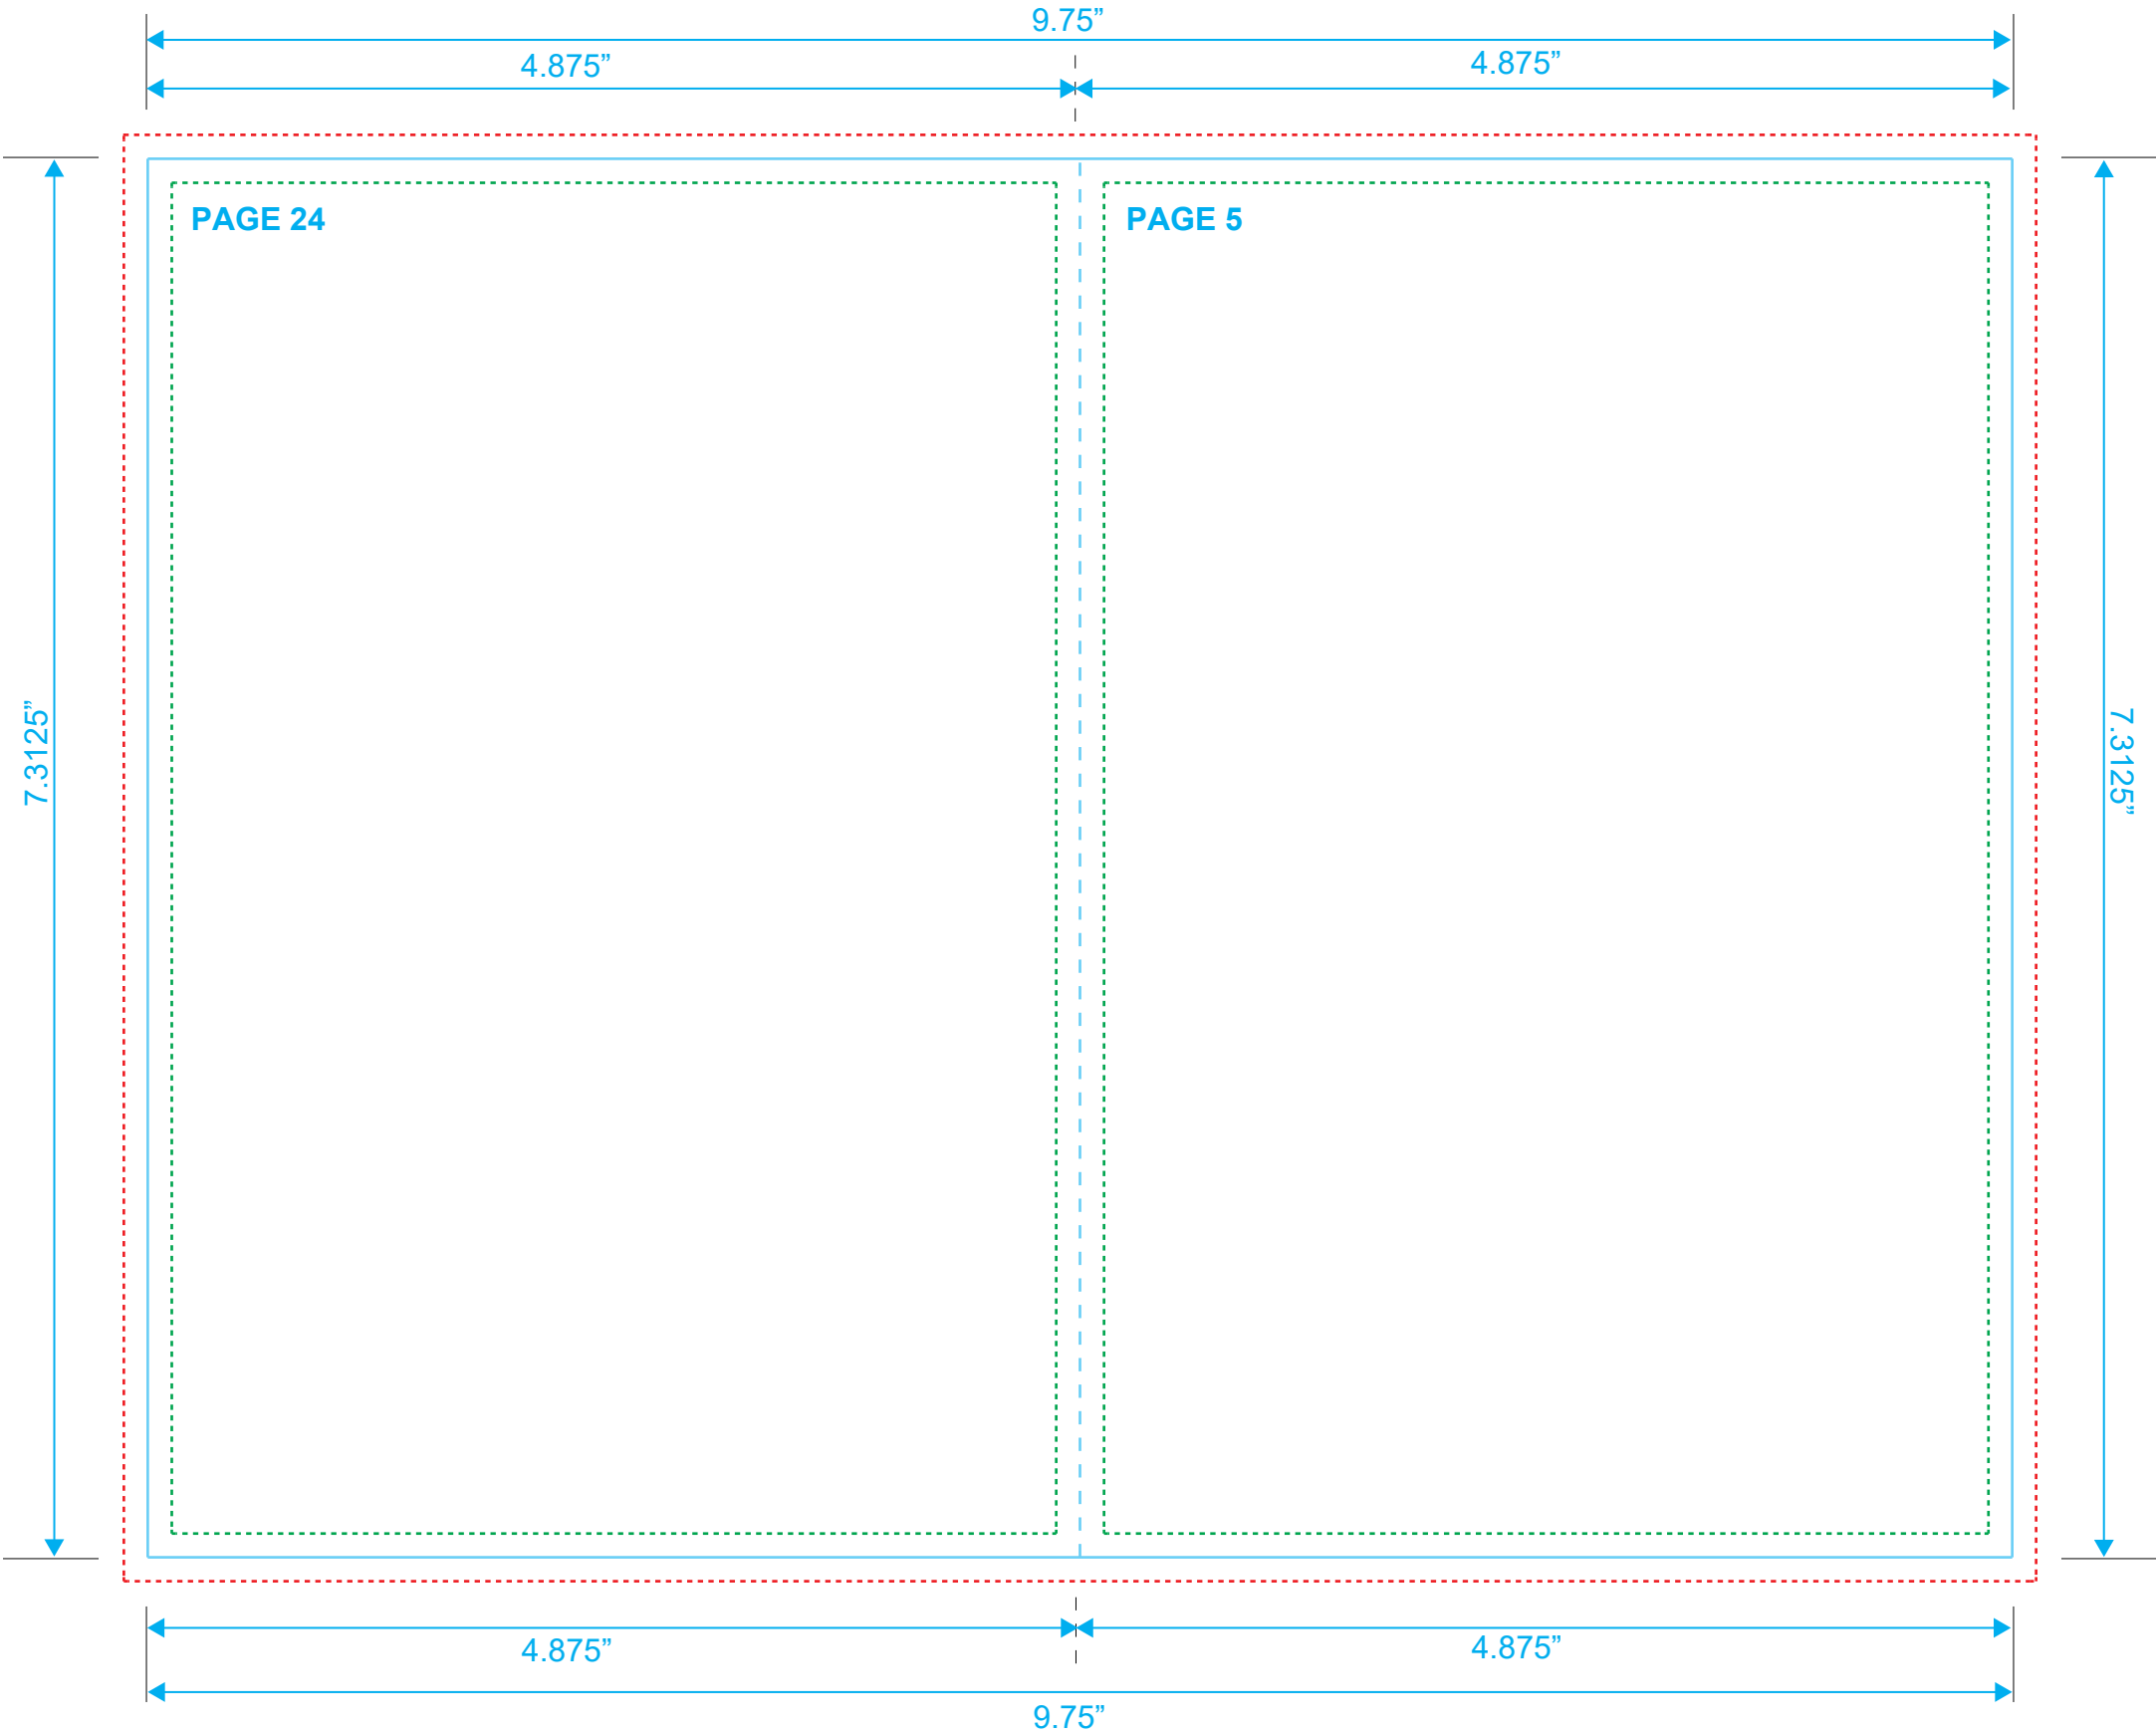

DVD BOOKLET
Reference: 28 Pages
Style: 2 Panel
Size: 9.75" x 7.3125"

Type Safety .....
Bleed Line .....
Crop Line _____