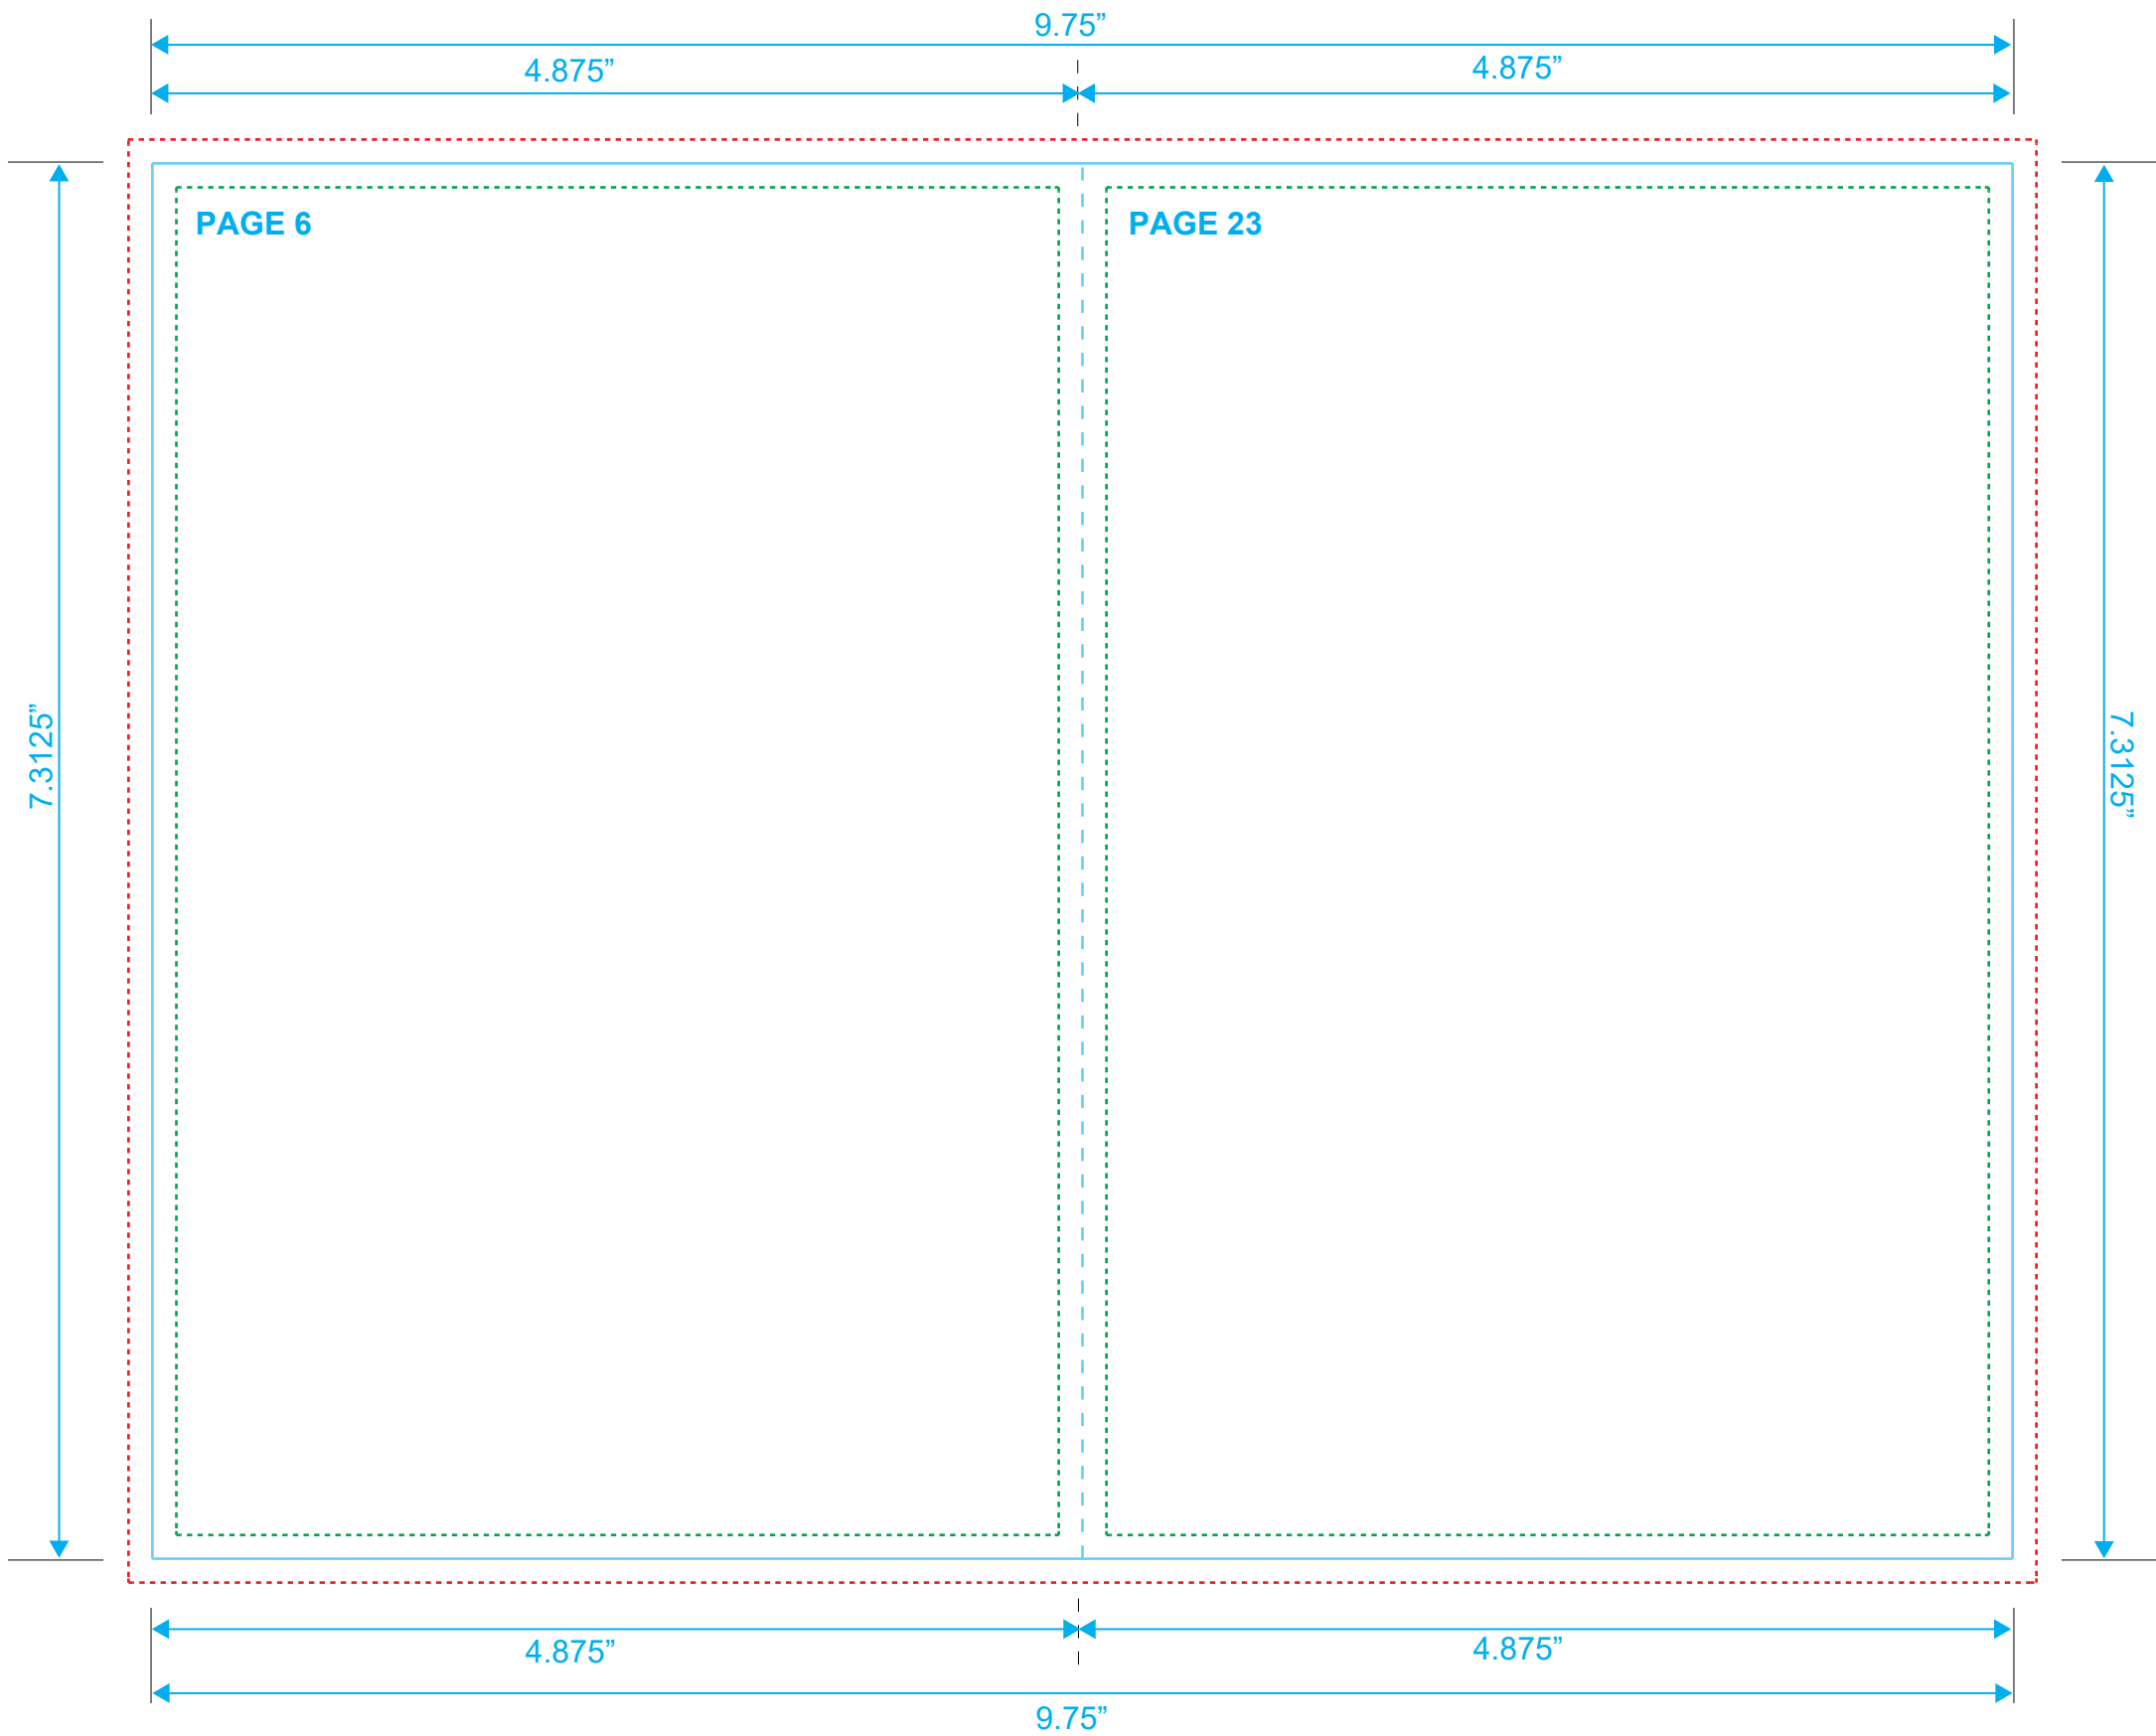

DVD BOOKLET
Reference: 28 Pages
Style: 2 Panel
Size: 9.75" x 7.3125"

Type Safety .....
Bleed Line .....
Crop Line ———