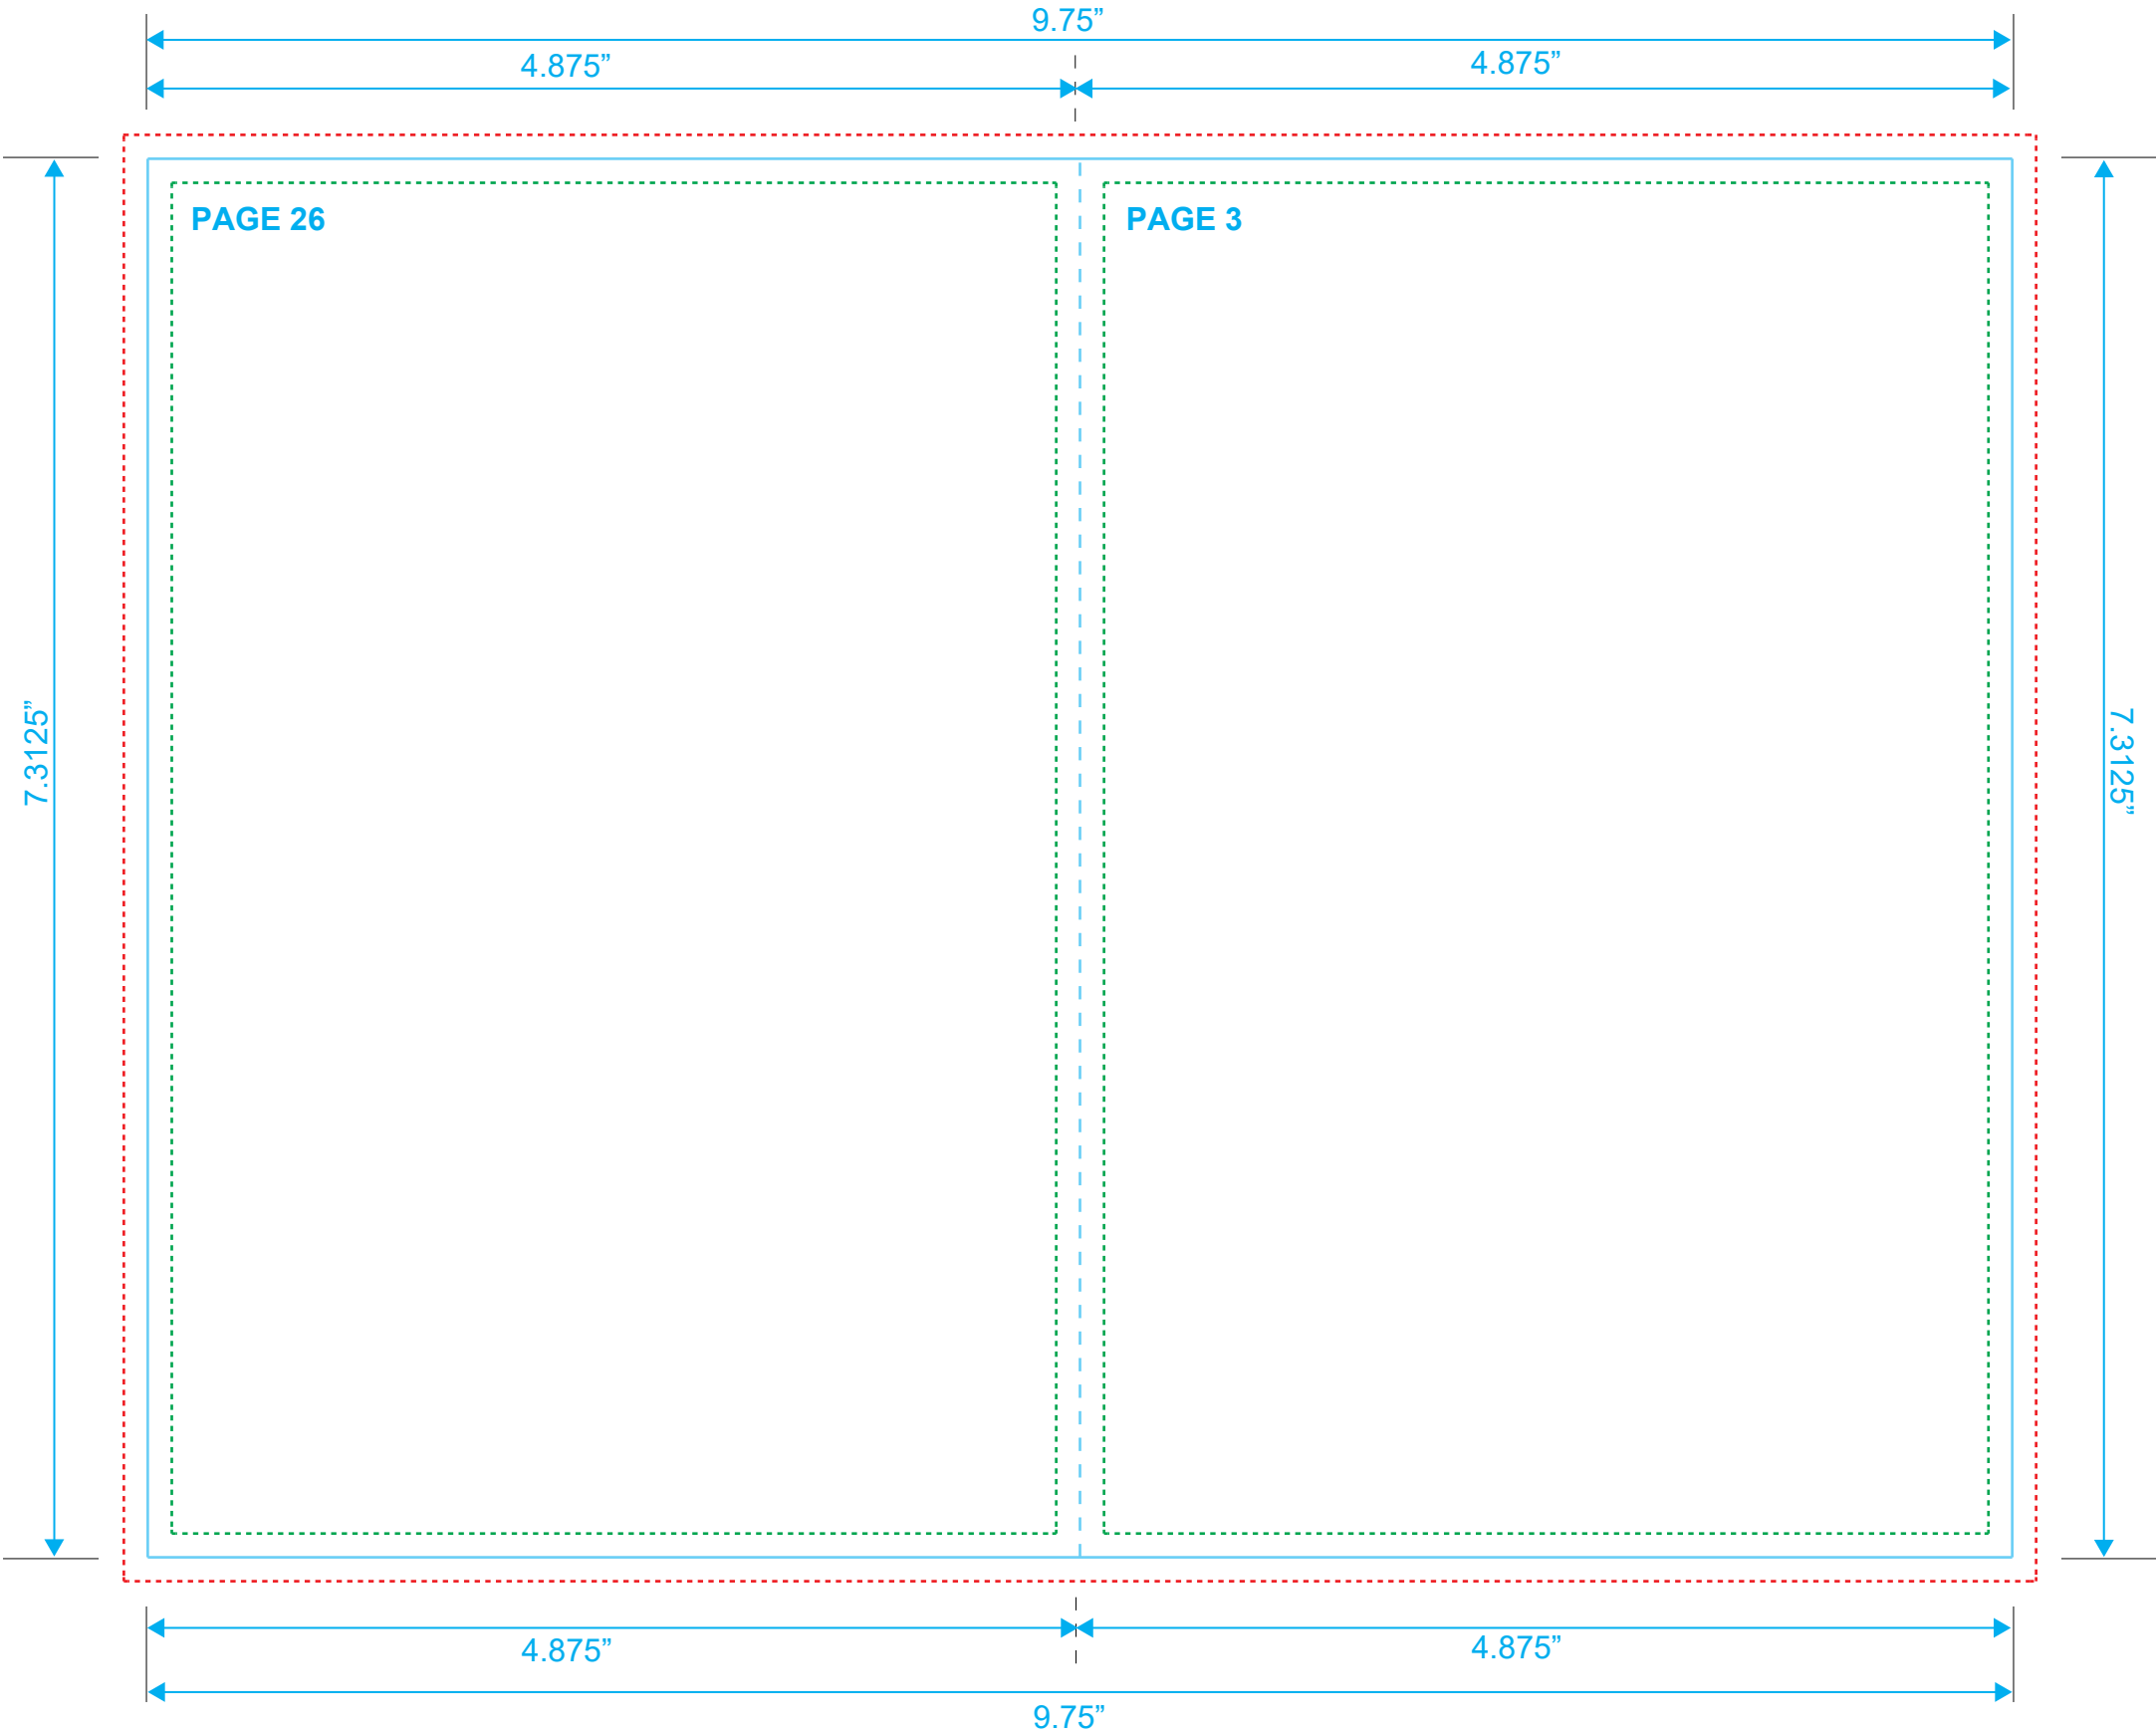

DVD BOOKLET
Reference: 28 Pages
Style: 2 Panel
Size: 9.75" x 7.3125"

Type Safety .....
Bleed Line .....
Crop Line _____