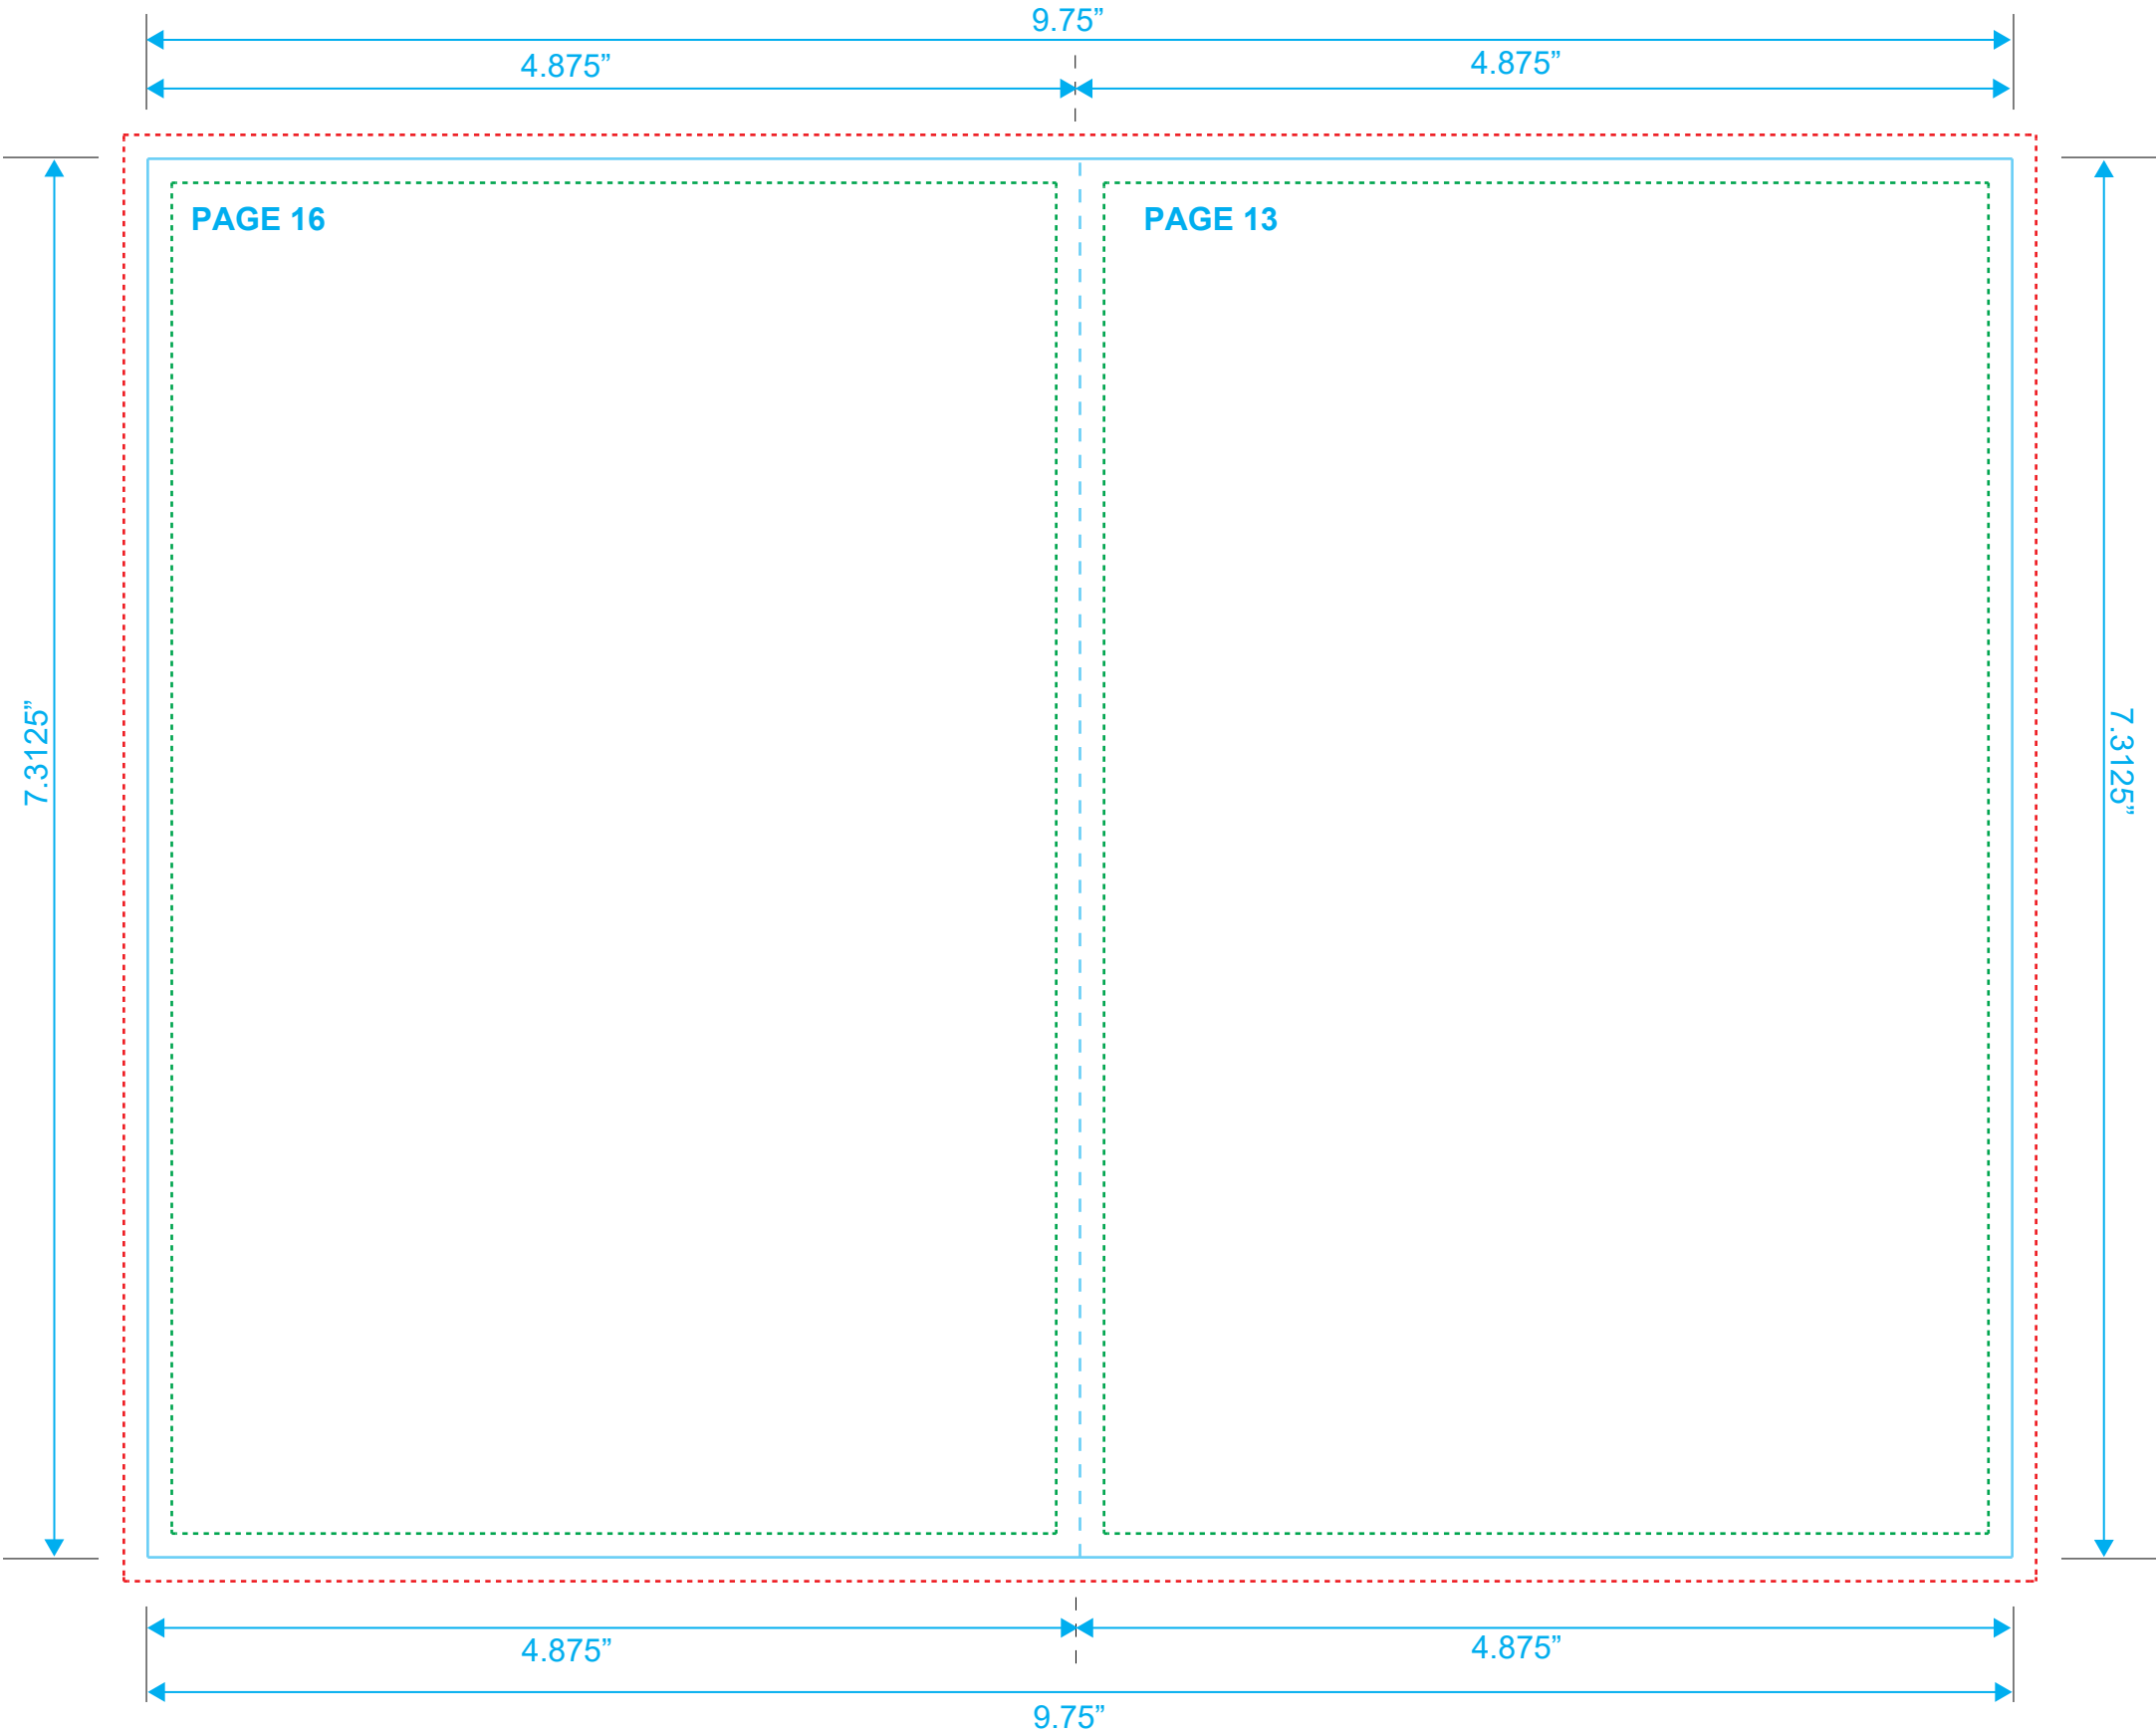

DVD BOOKLET
Reference: 28 Pages
Style: 2 Panel
Size: 9.75" x 7.3125"

Type Safety .....
Bleed Line .....
Crop Line _____