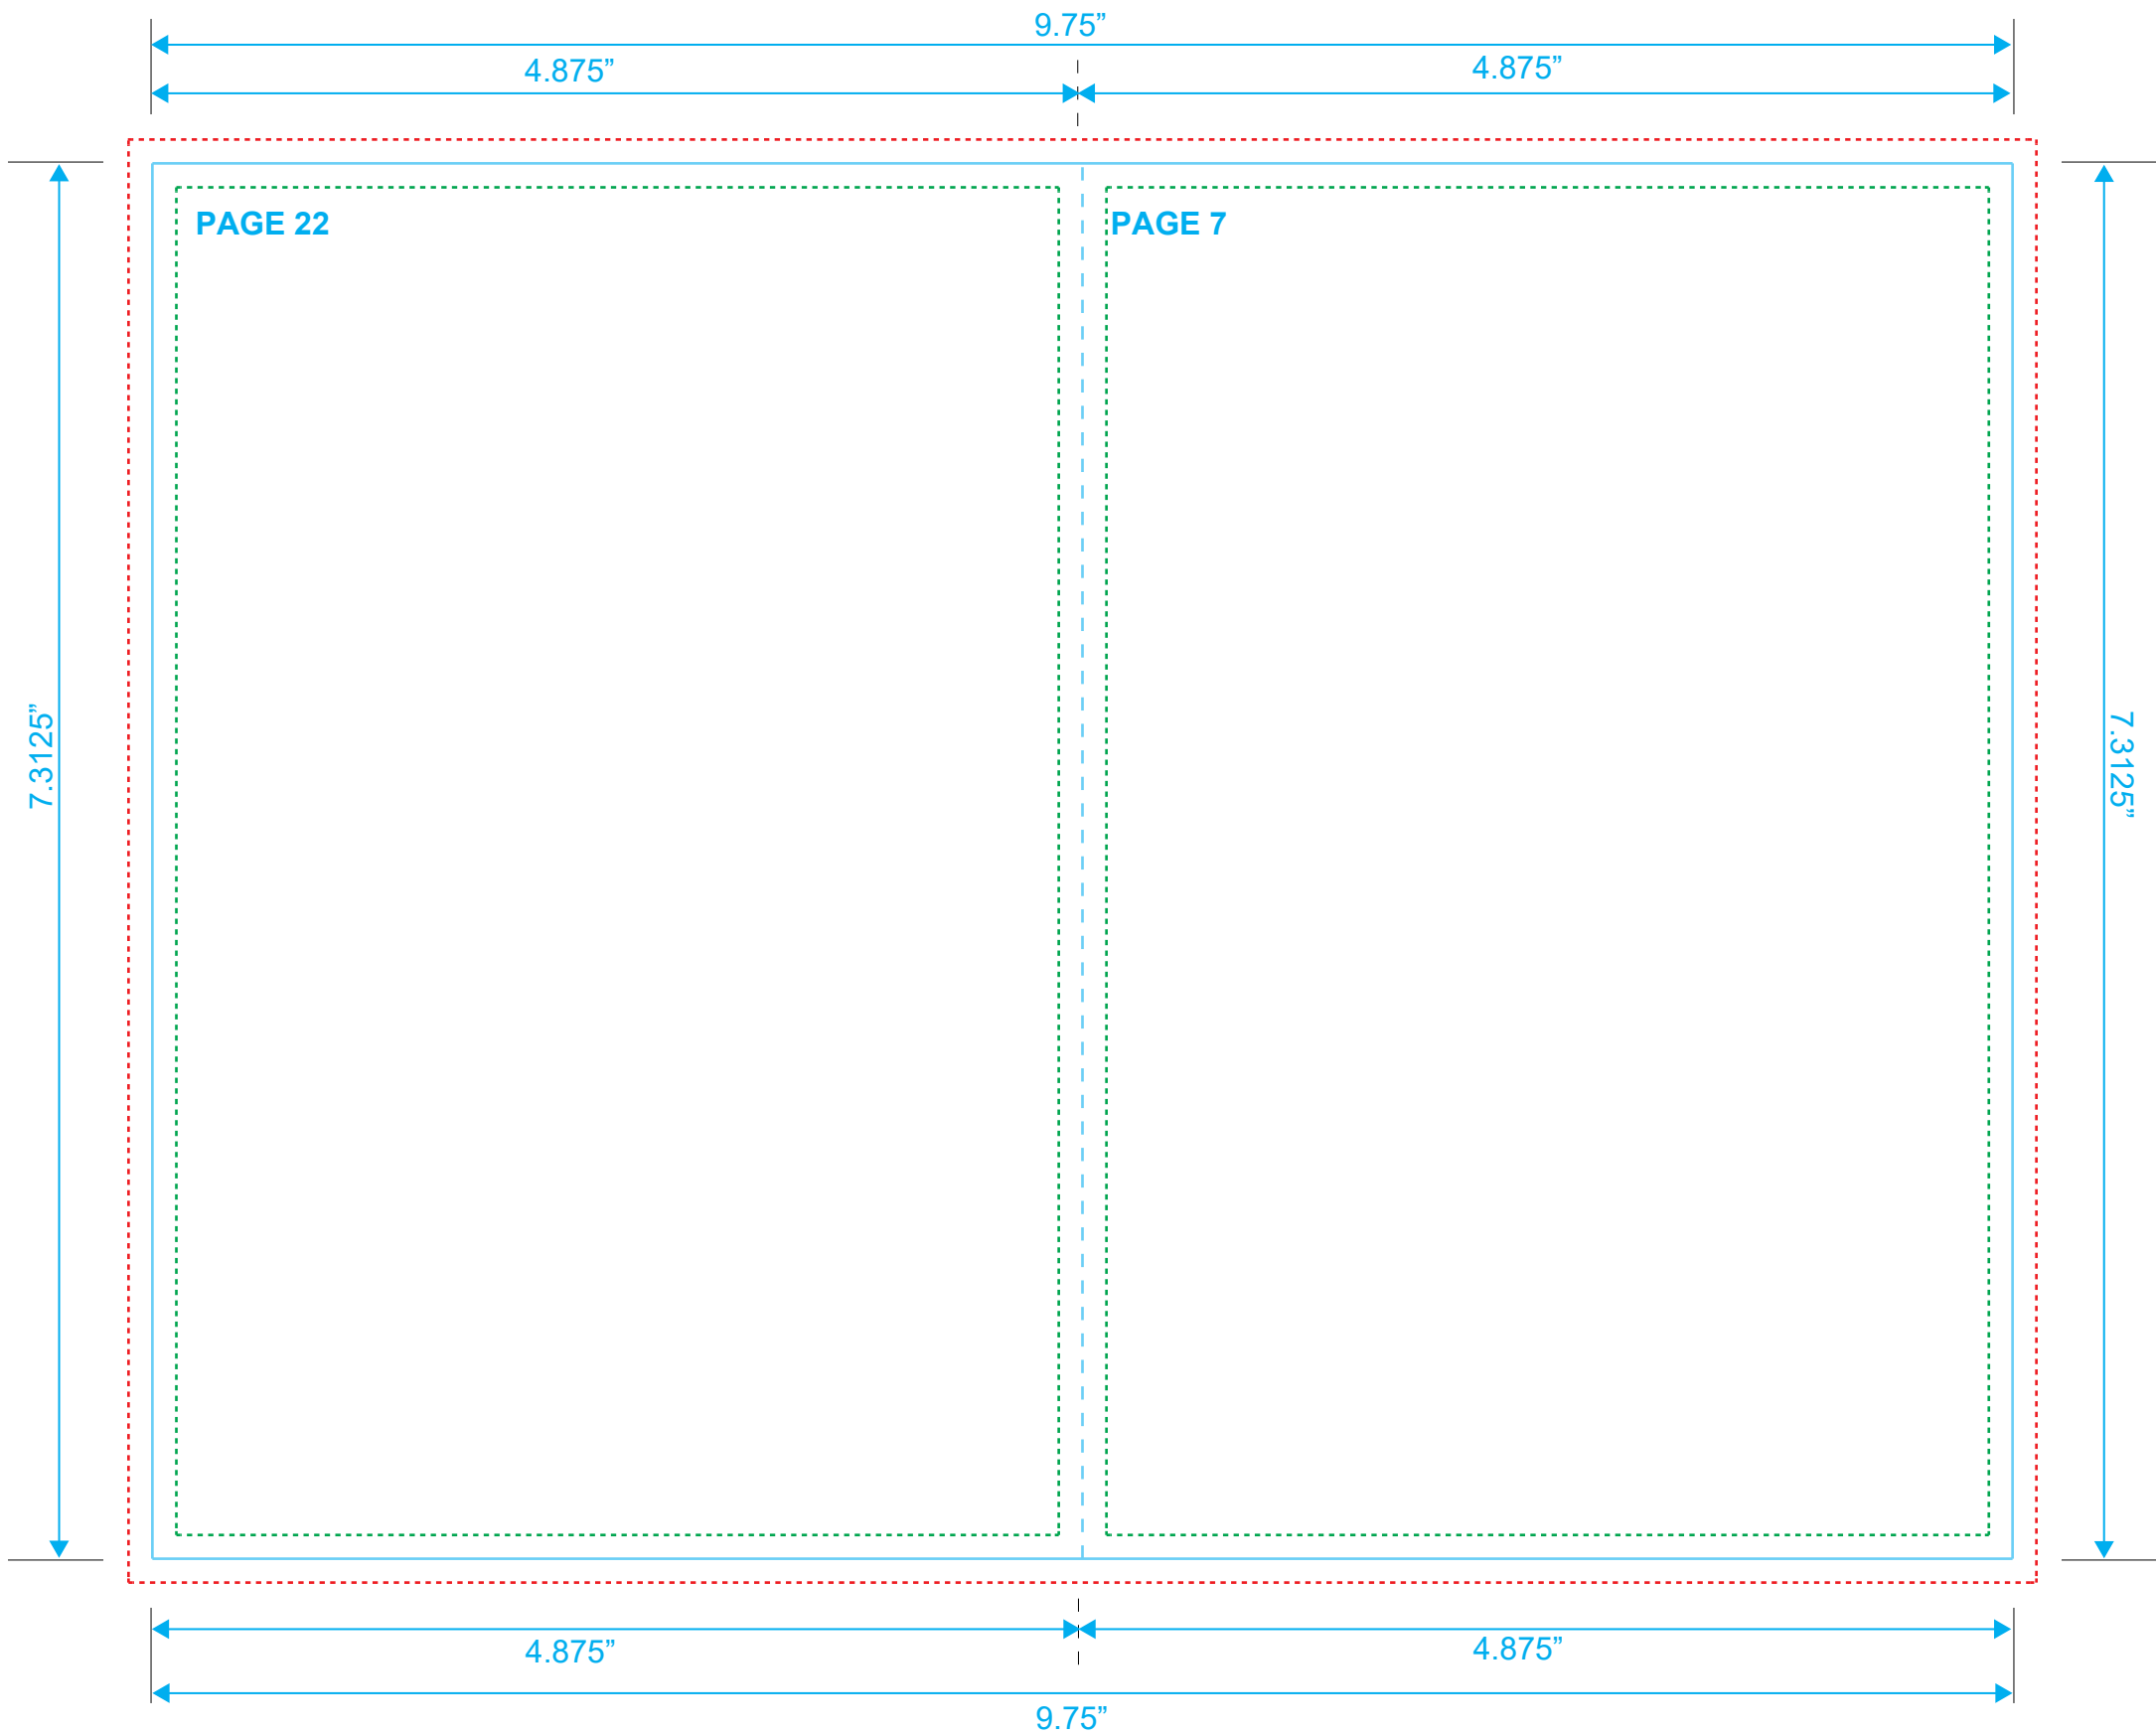

DVD BOOKLET
Reference: 28 Pages
Style: 2 Panel
Size: 9.75" x 7.3125"

Type Safety .....
Bleed Line .....
Crop Line ———