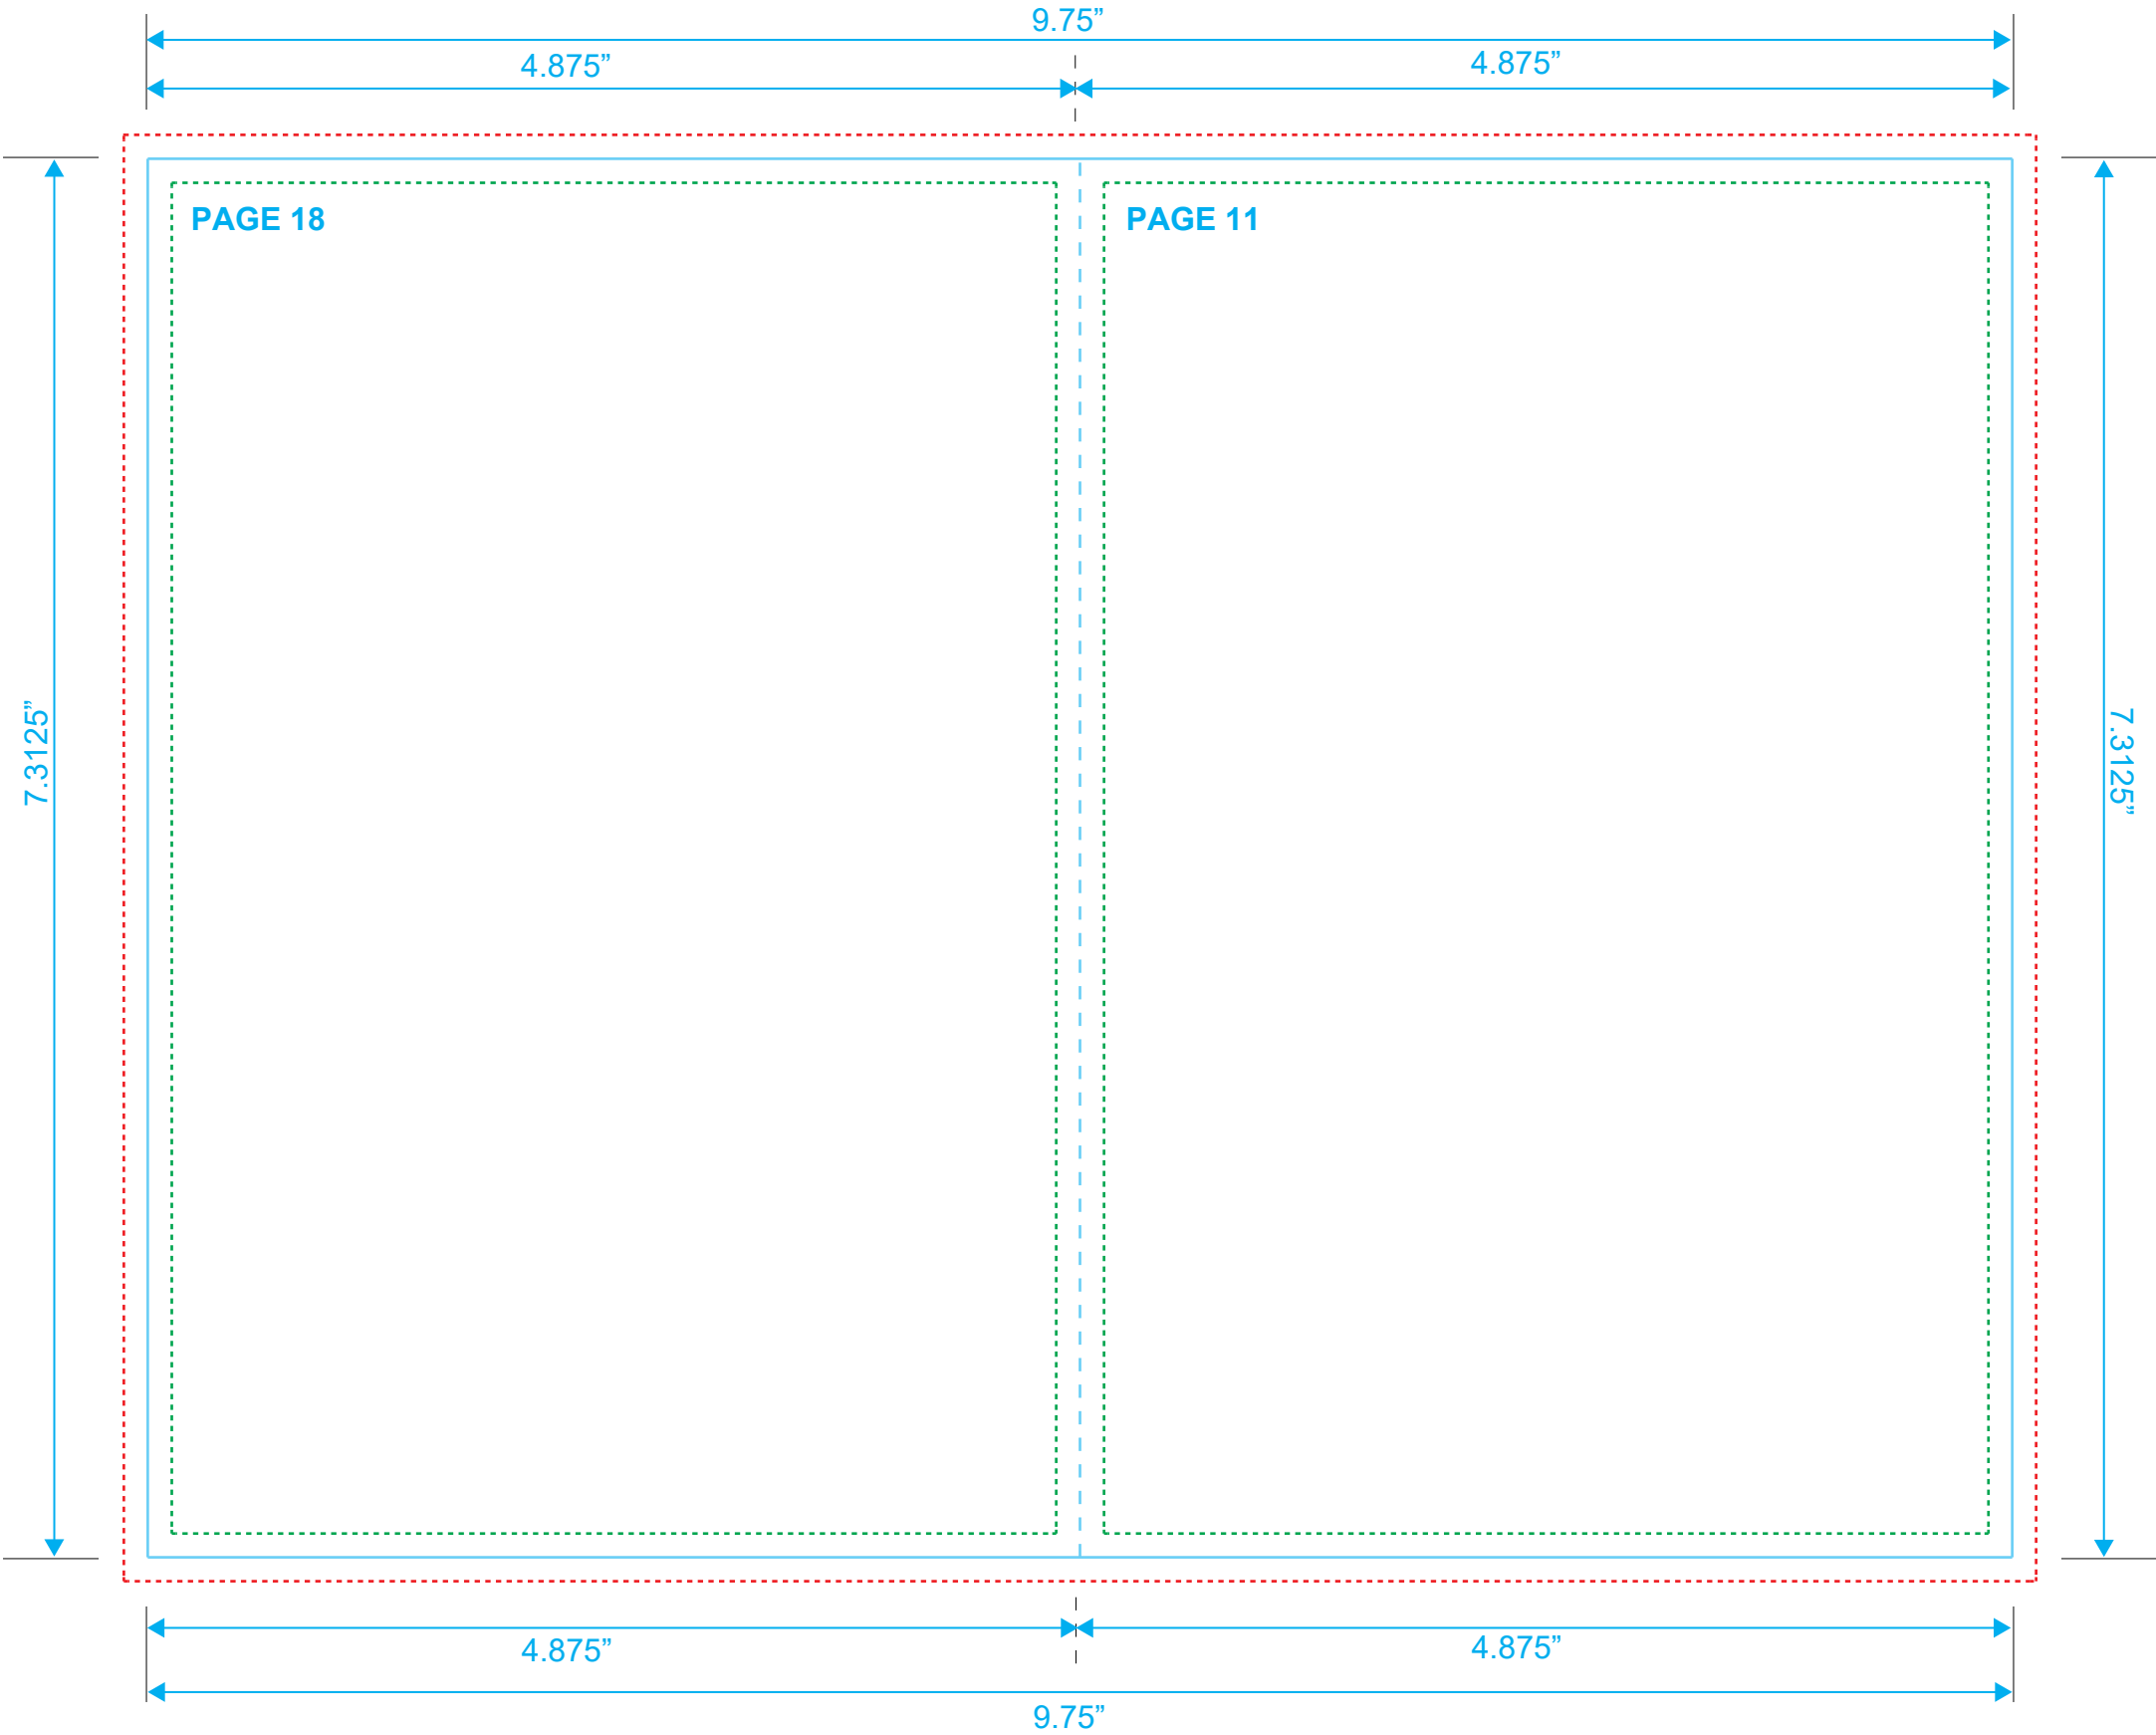

DVD BOOKLET
Reference: 2 Pages
Style: 2 Panel
Size: 9.75" x 7.3125"

Type Safety .....
Bleed Line .....
Crop Line _____