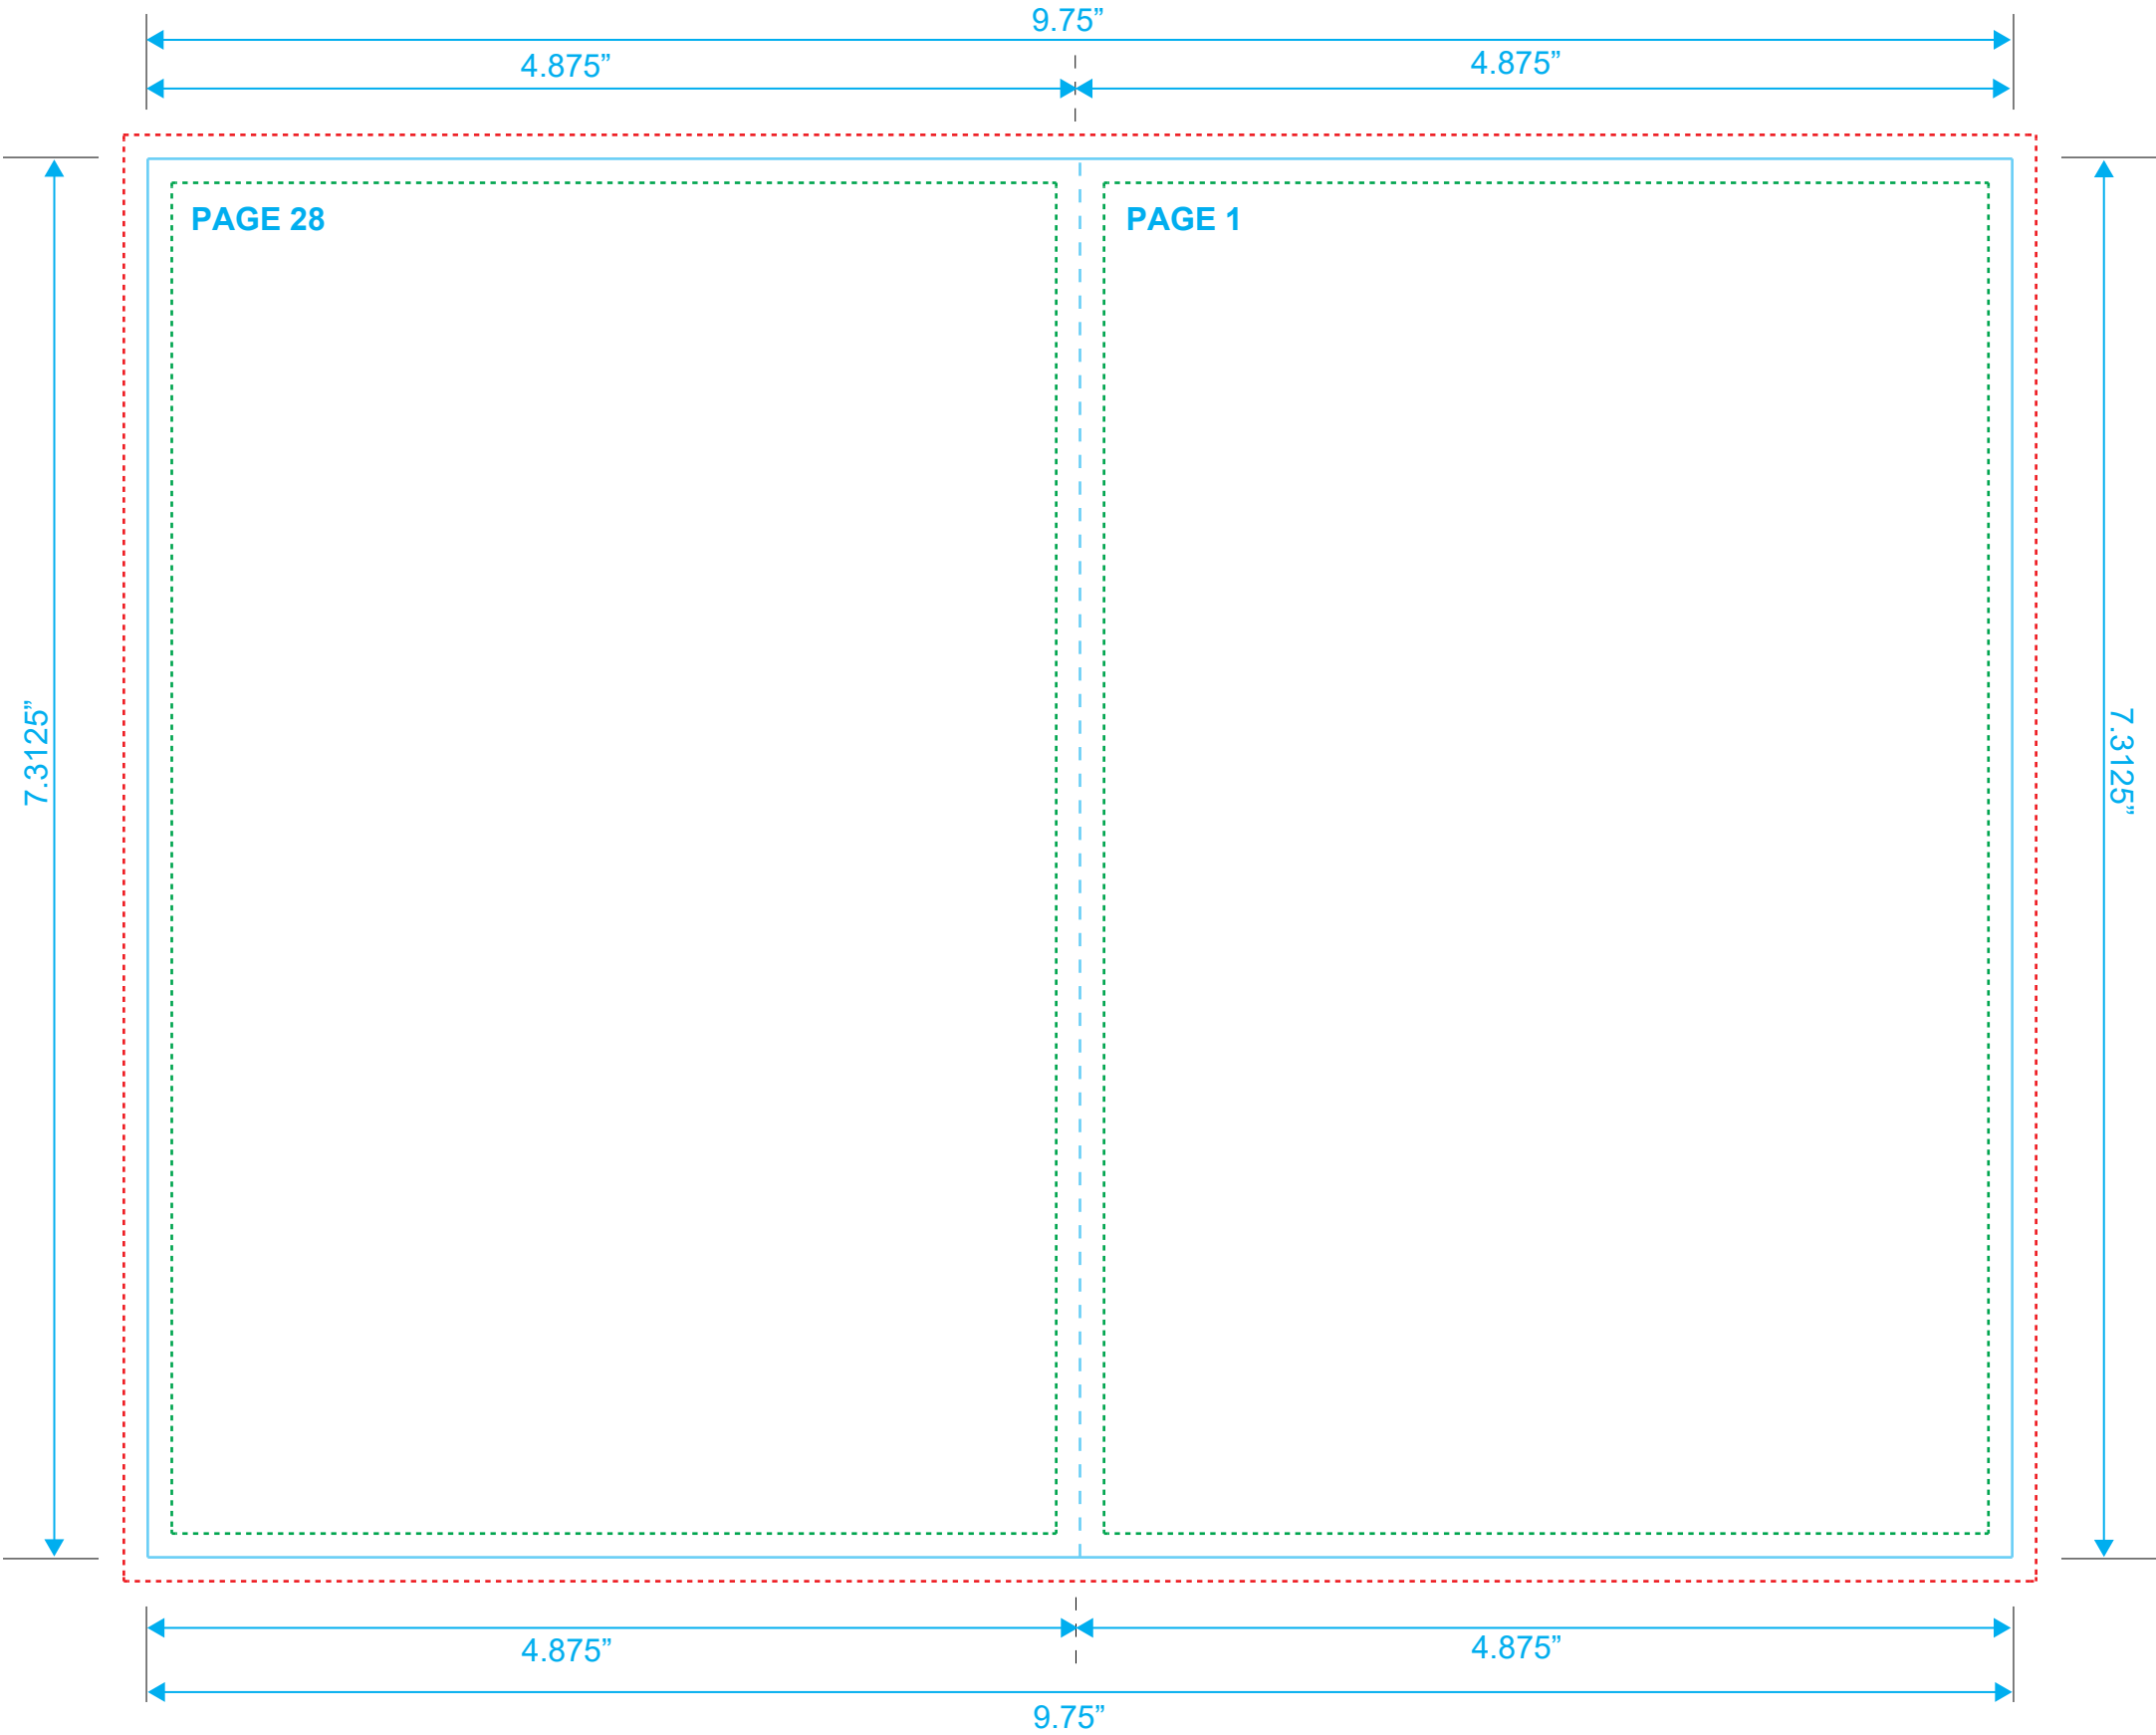

DVD BOOKLET
Reference: 28 Pages
Style: 2 Panel
Size: 9.75" x 7.3125"

Type Safety .....
Bleed Line .....
Crop Line ———