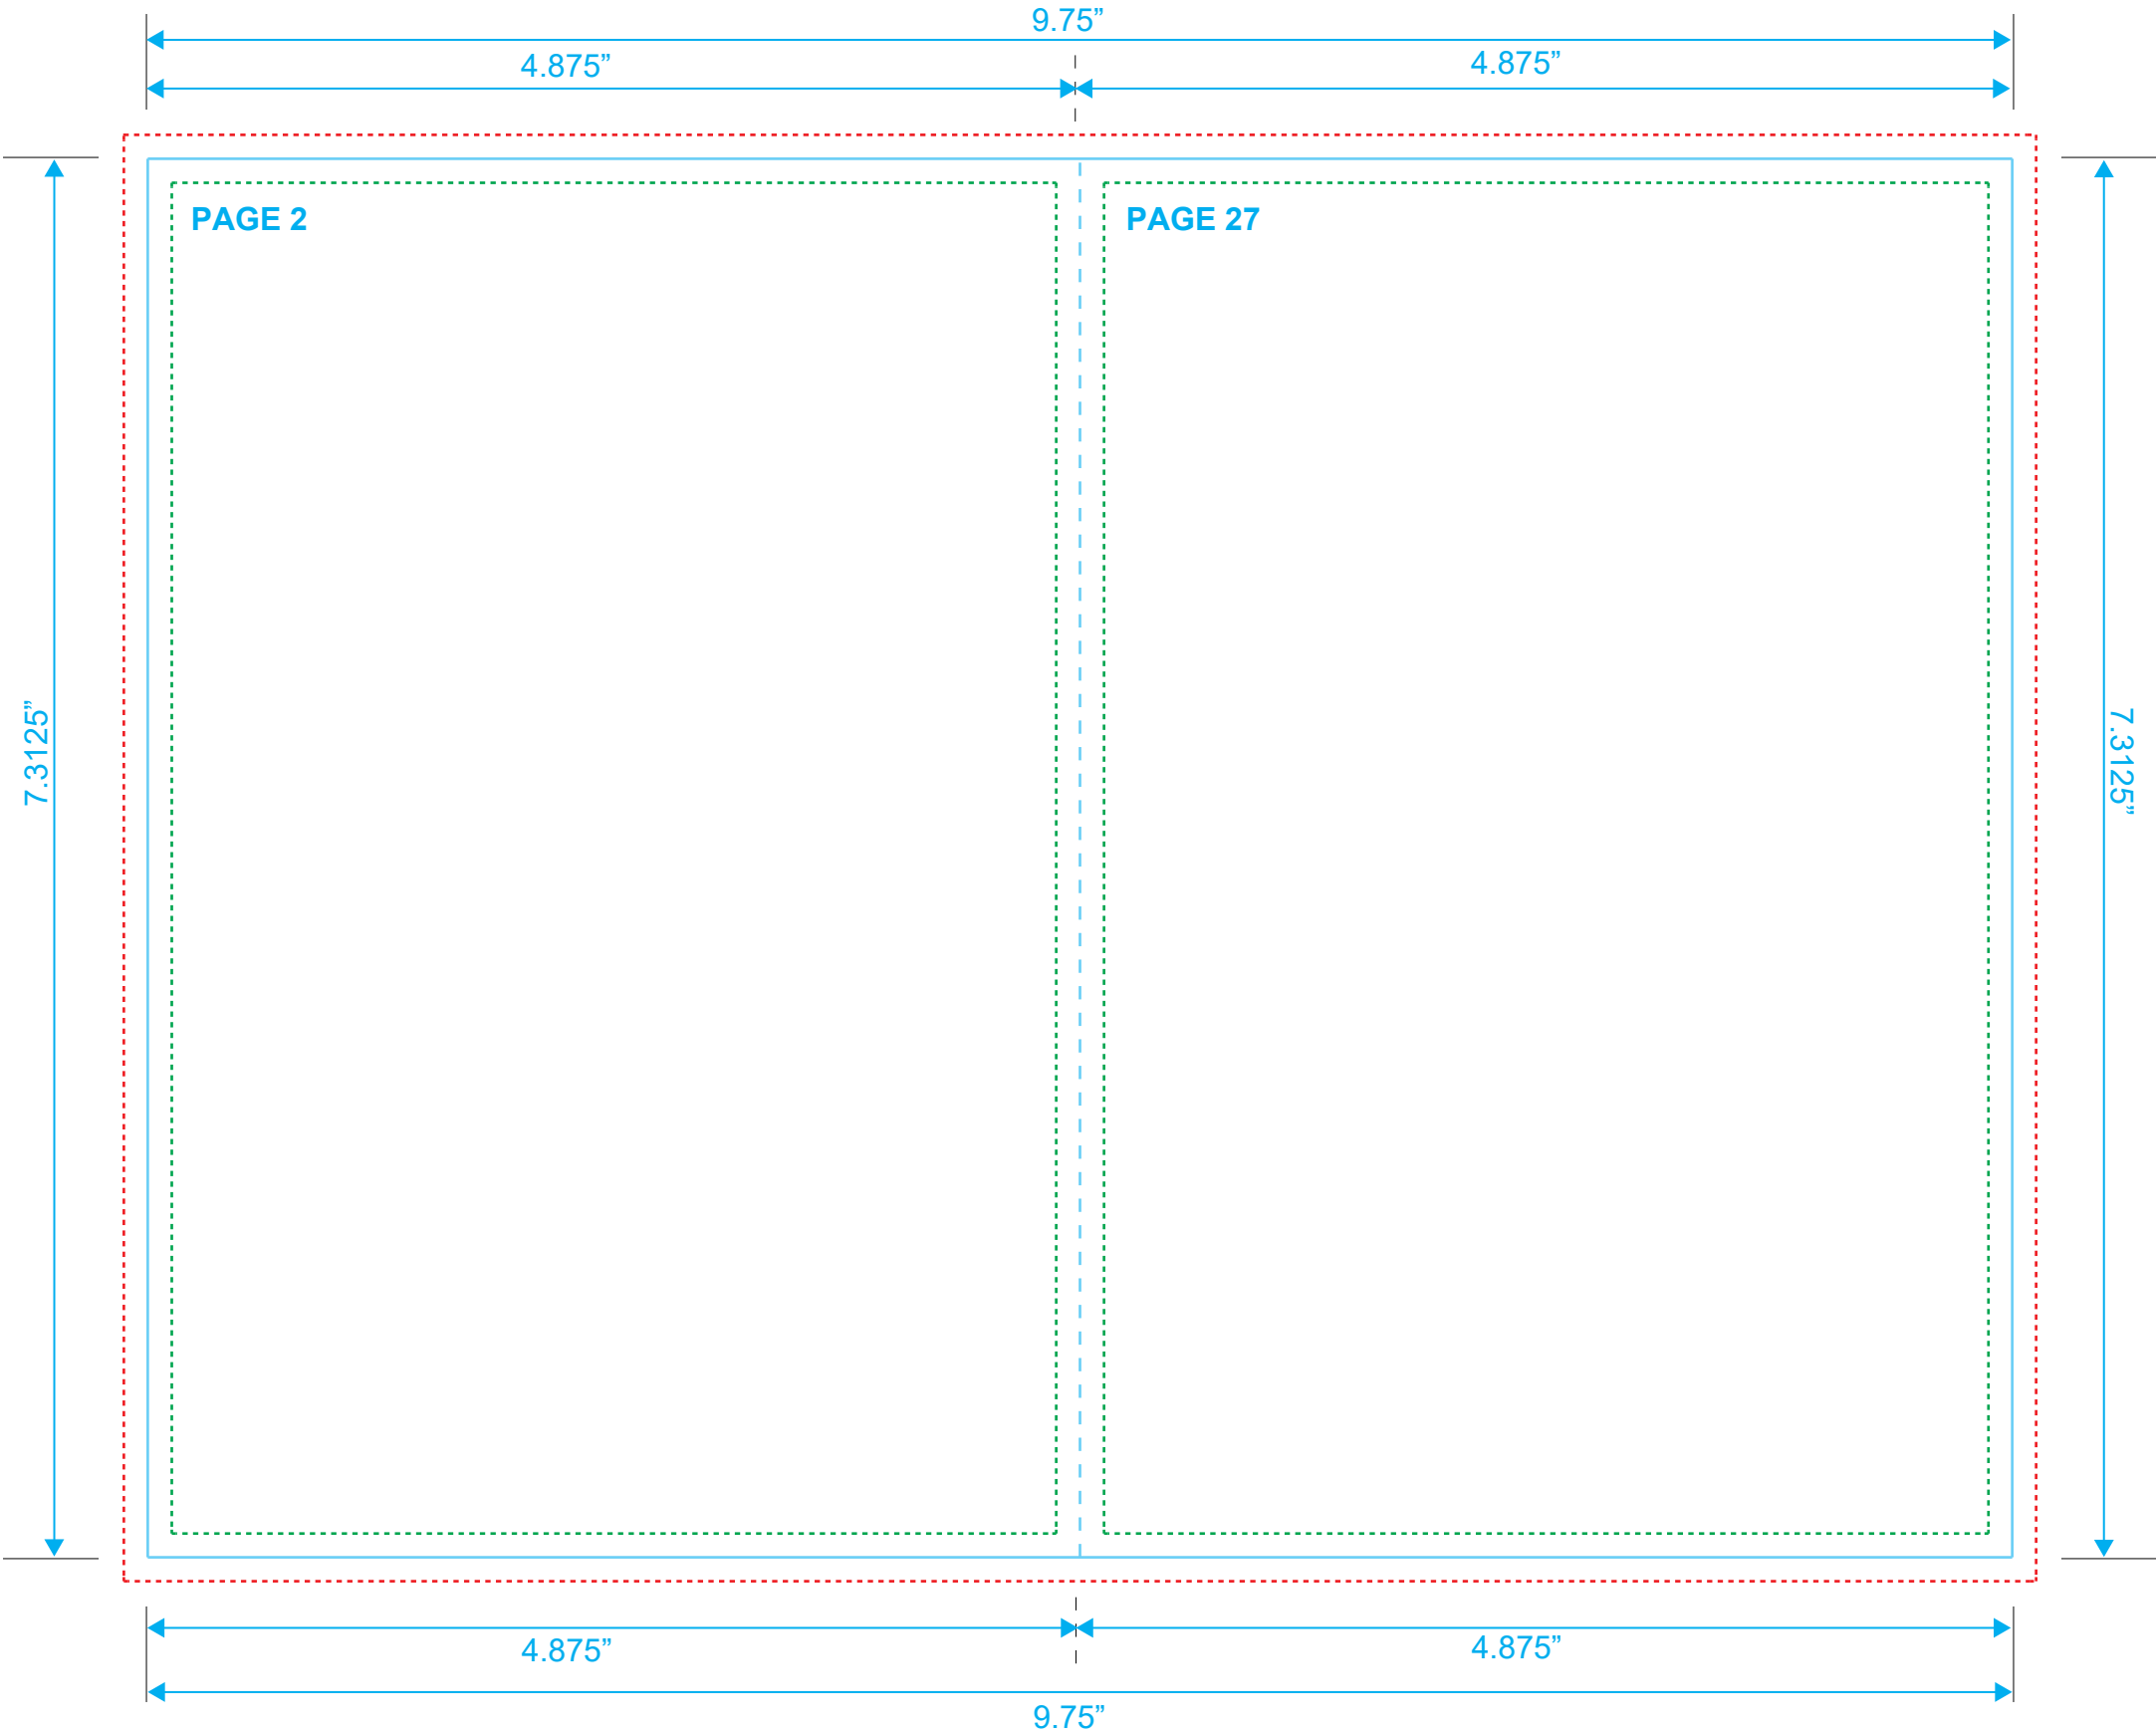

DVD BOOKLET
Reference: 28 Pages
Style: 2 Panel
Size: 9.75" x 7.3125"

Type Safety .....
Bleed Line .....
Crop Line ———