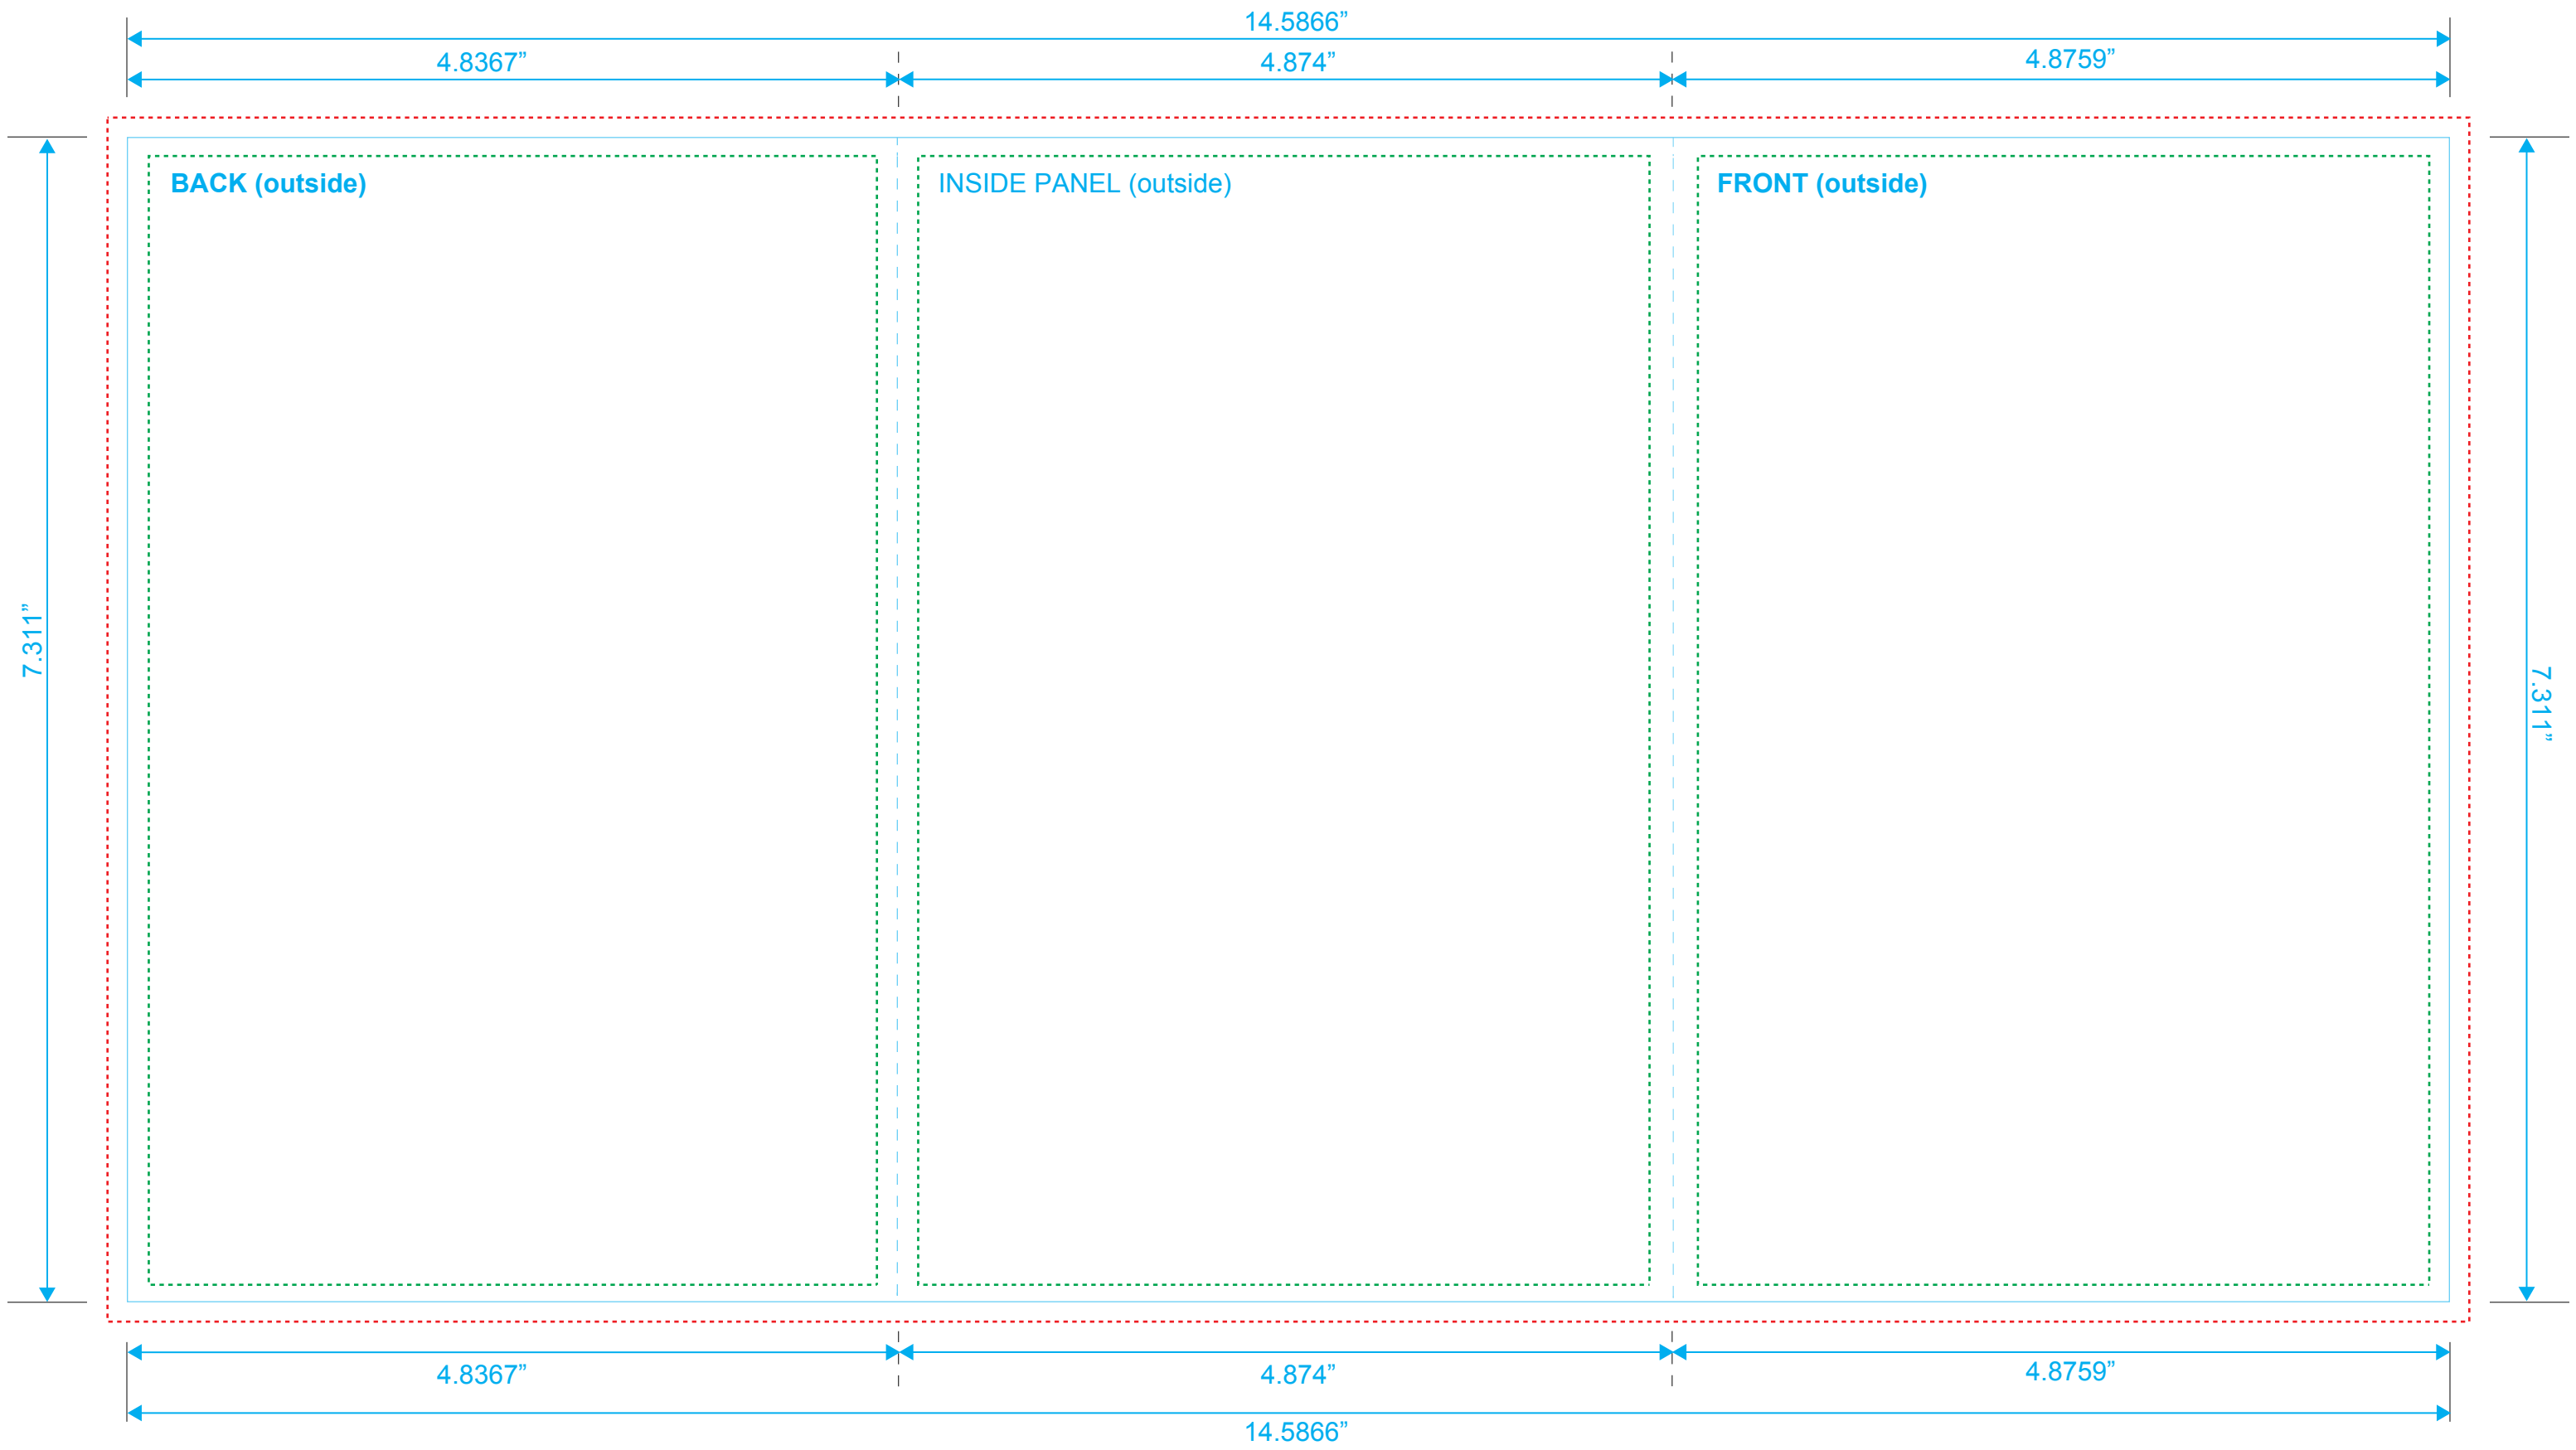

DVD INLAY
Reference: Insert
Style: 3 Panel
Size: 14.5866" x 7.3111"

Type Safety
Bleed Line
Crop Line _____

DVD INLAY
Reference: Insert
Style: 3 Panel
Size: 14.5866" x 7.3111"

Type Safety
Bleed Line
Crop Line _____