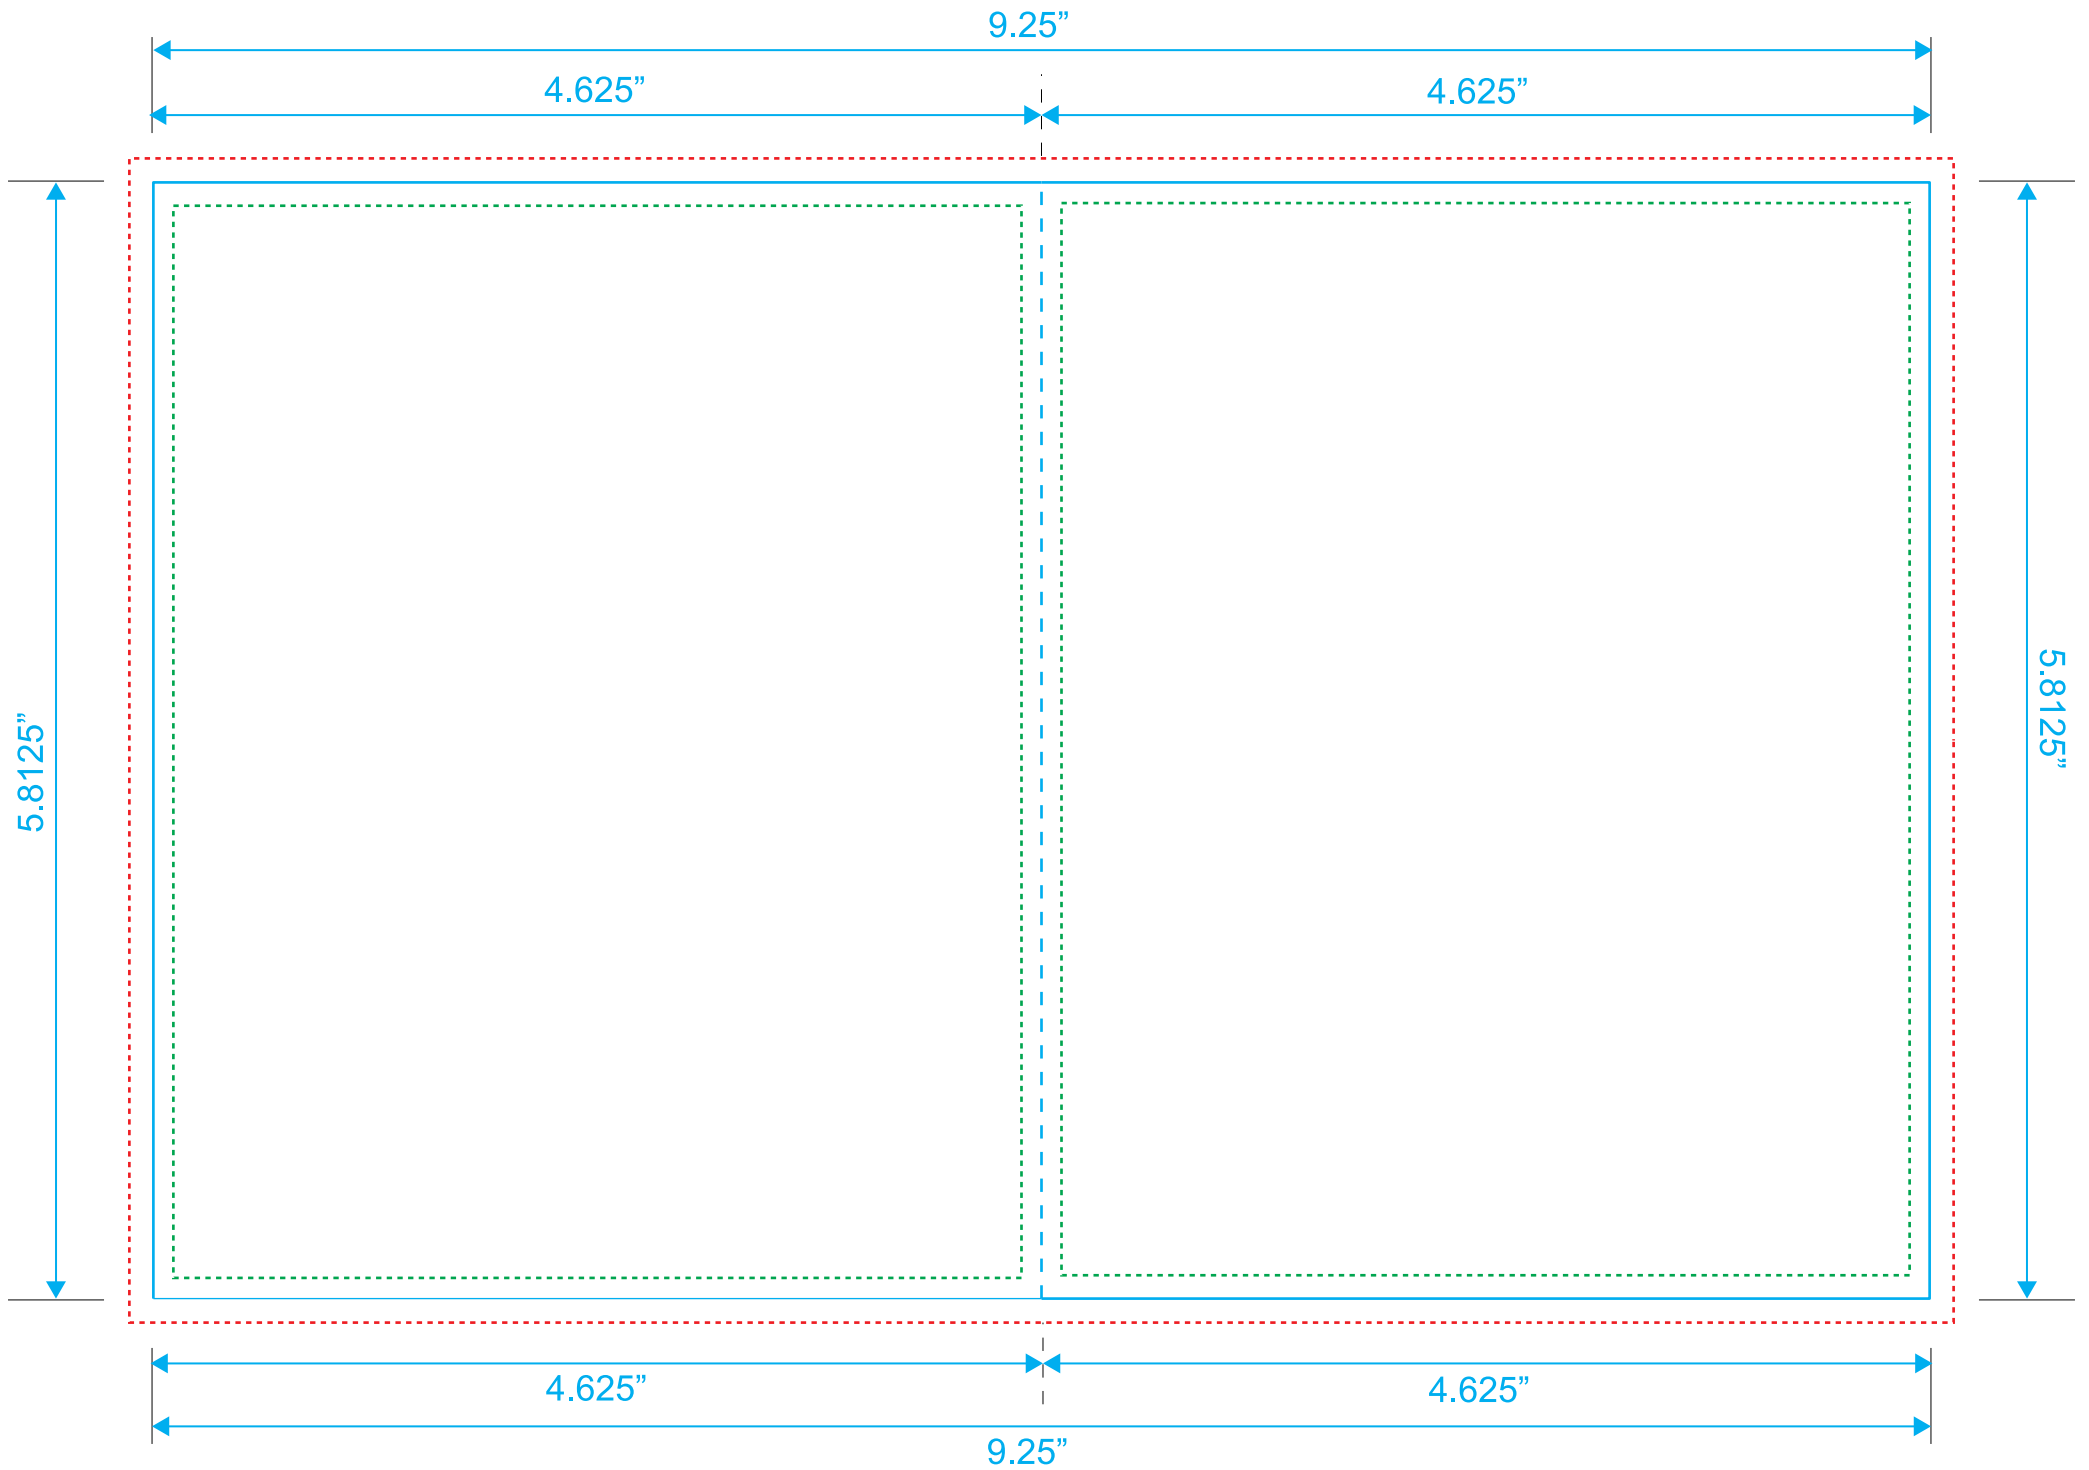

Page 1

Blu-Ray 24 Page Booklet

Reference: Insert

Style: 2 Panels

Size: 9.25" x 5.8125"

Type Safety

Bleed Line

Crop Line _____

Page 2

Page 23

Blu-Ray 24 Page Booklet

Reference: Insert

Style: 2 Panels

Size: 9.25" x 5.8125"

Type Safety

Bleed Line

Style: 2 Panels

Size: 9.25" x 5.8125"

Type Safety

Bleed Line

Crop Line _____

Page 16

Page 9

Blu-Ray 24 Page Booklet

Reference: Insert

Style: 2 Panels

Size: 9.25" x 5.8125"

Type Safety

Bleed Line

Crop Line _____

Page 10

Page 15