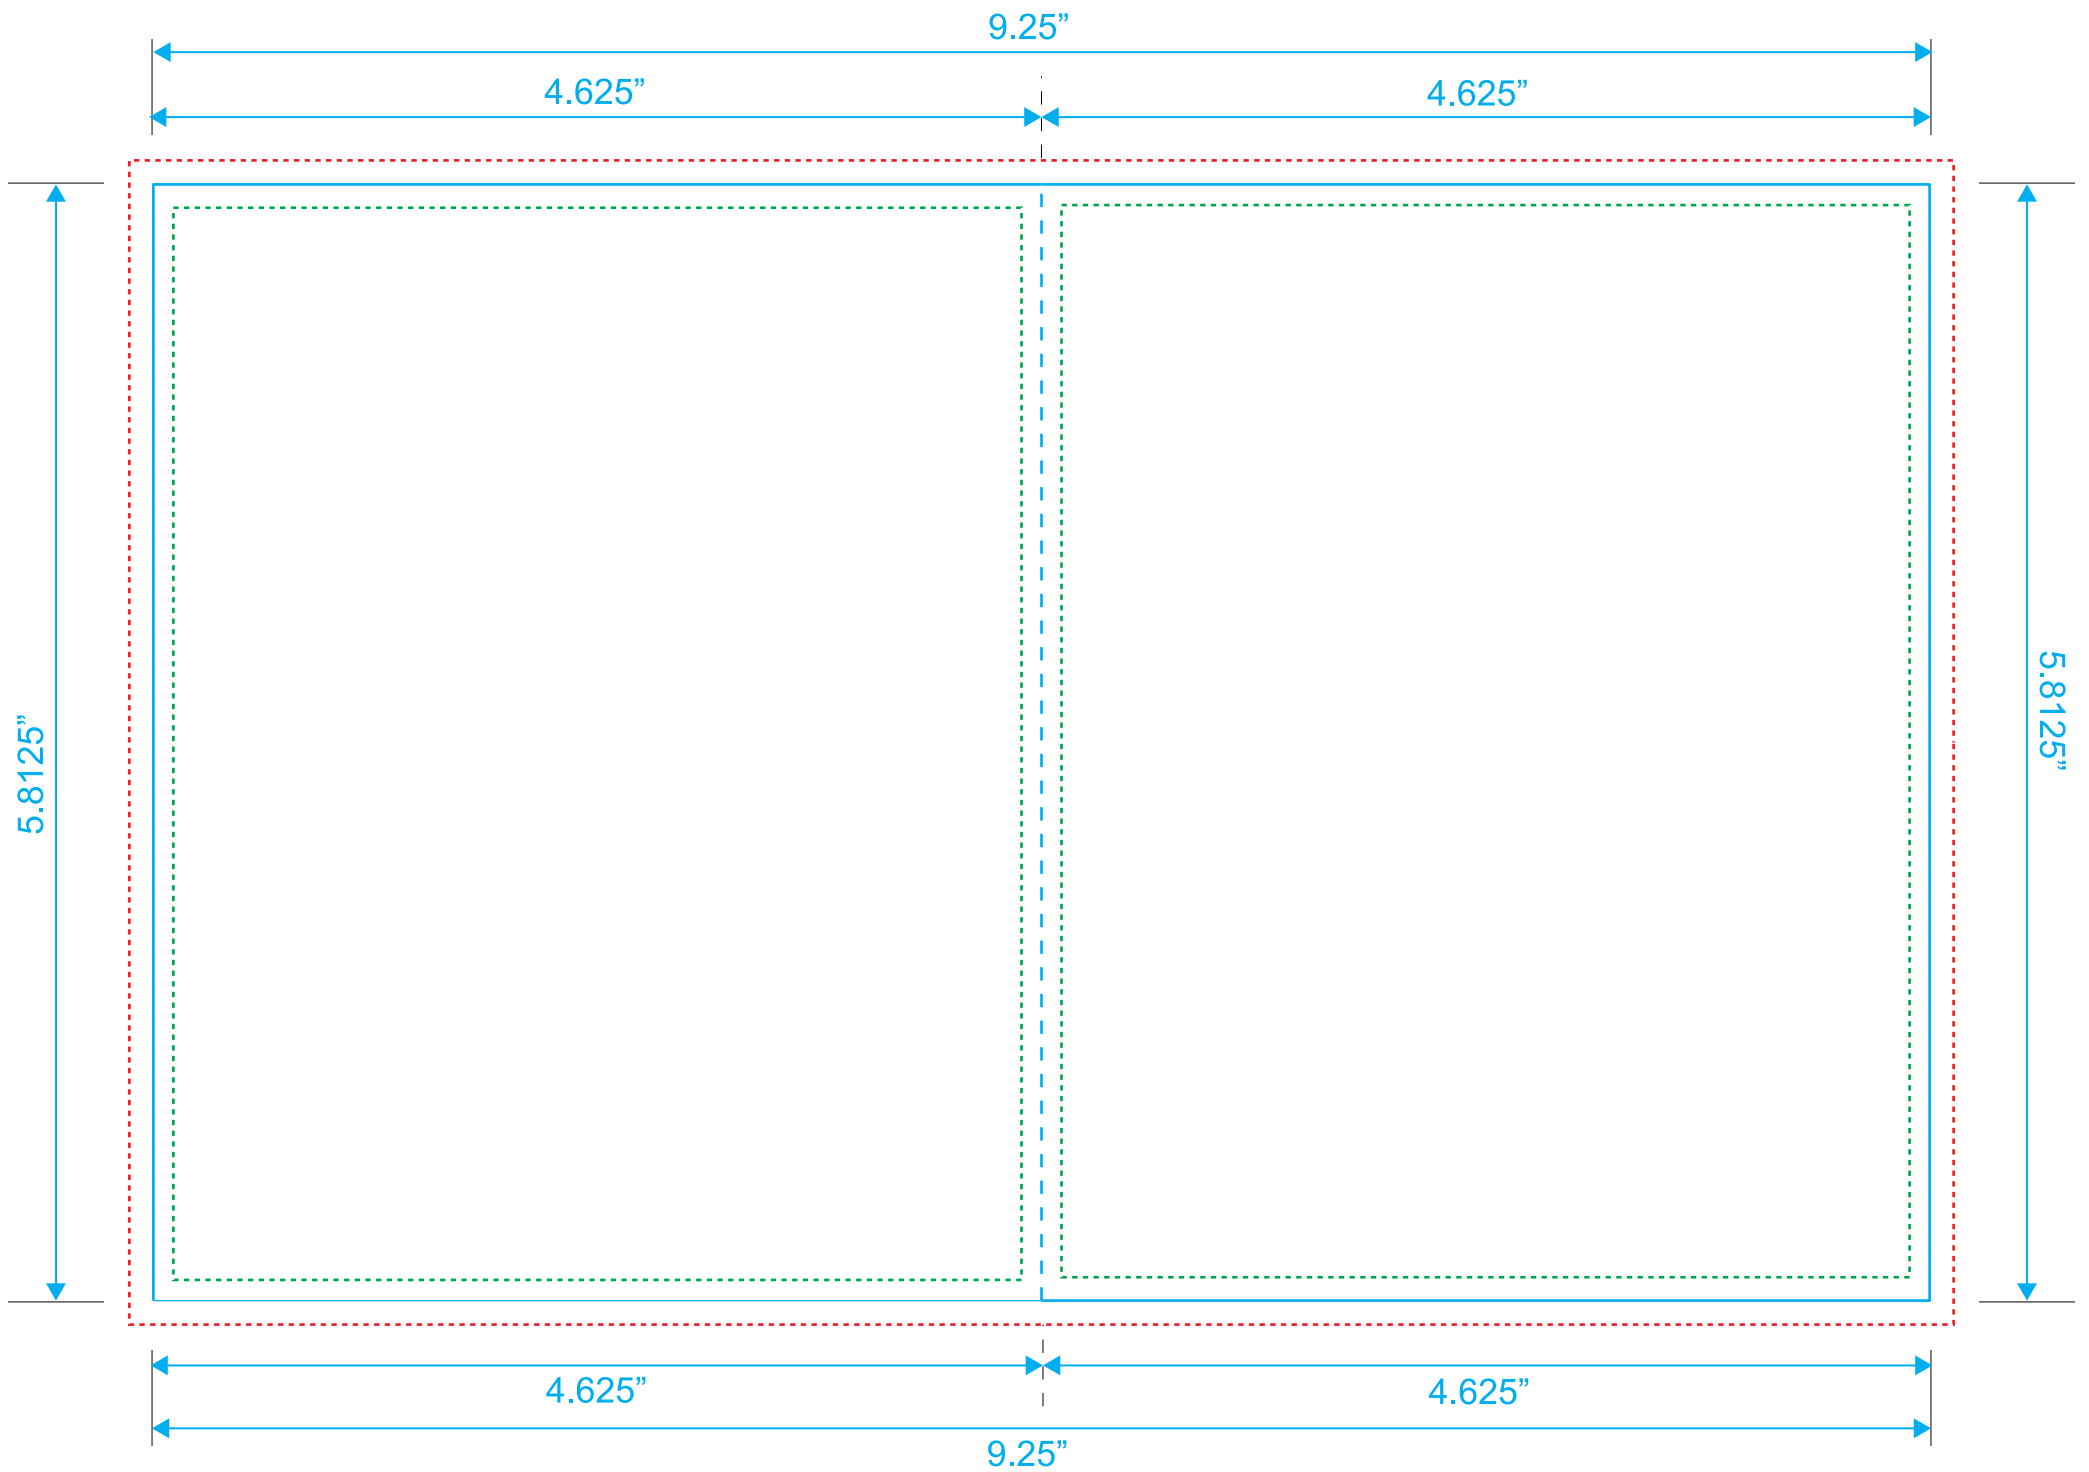

Size: 9.25" x 5.8125"

Type Safety

Bleed Line

Crop Line _____

Blu-Ray 24 Page Booklet

Reference: Insert

Style: 2 Panels

Size: 9.25" x 5.8125"

Size: 9.25" x 5.8125"

Type Safety

Bleed Line

Crop Line _____

Page 8

Page 17

Blu-Ray 24 Page Booklet

Reference: Insert

Style: 2 Panels

Size: 9.25" x 5.8125"

Type Safety

Bleed Line

Crop Line _____

Page 16

Page 9

Blu-Ray 24 Page Booklet

Reference: Insert

Style: 2 Panels

Size: 9.25" x 5.8125"

Type Safety

Bleed Line

Crop Line _____

Page 10

Page 15