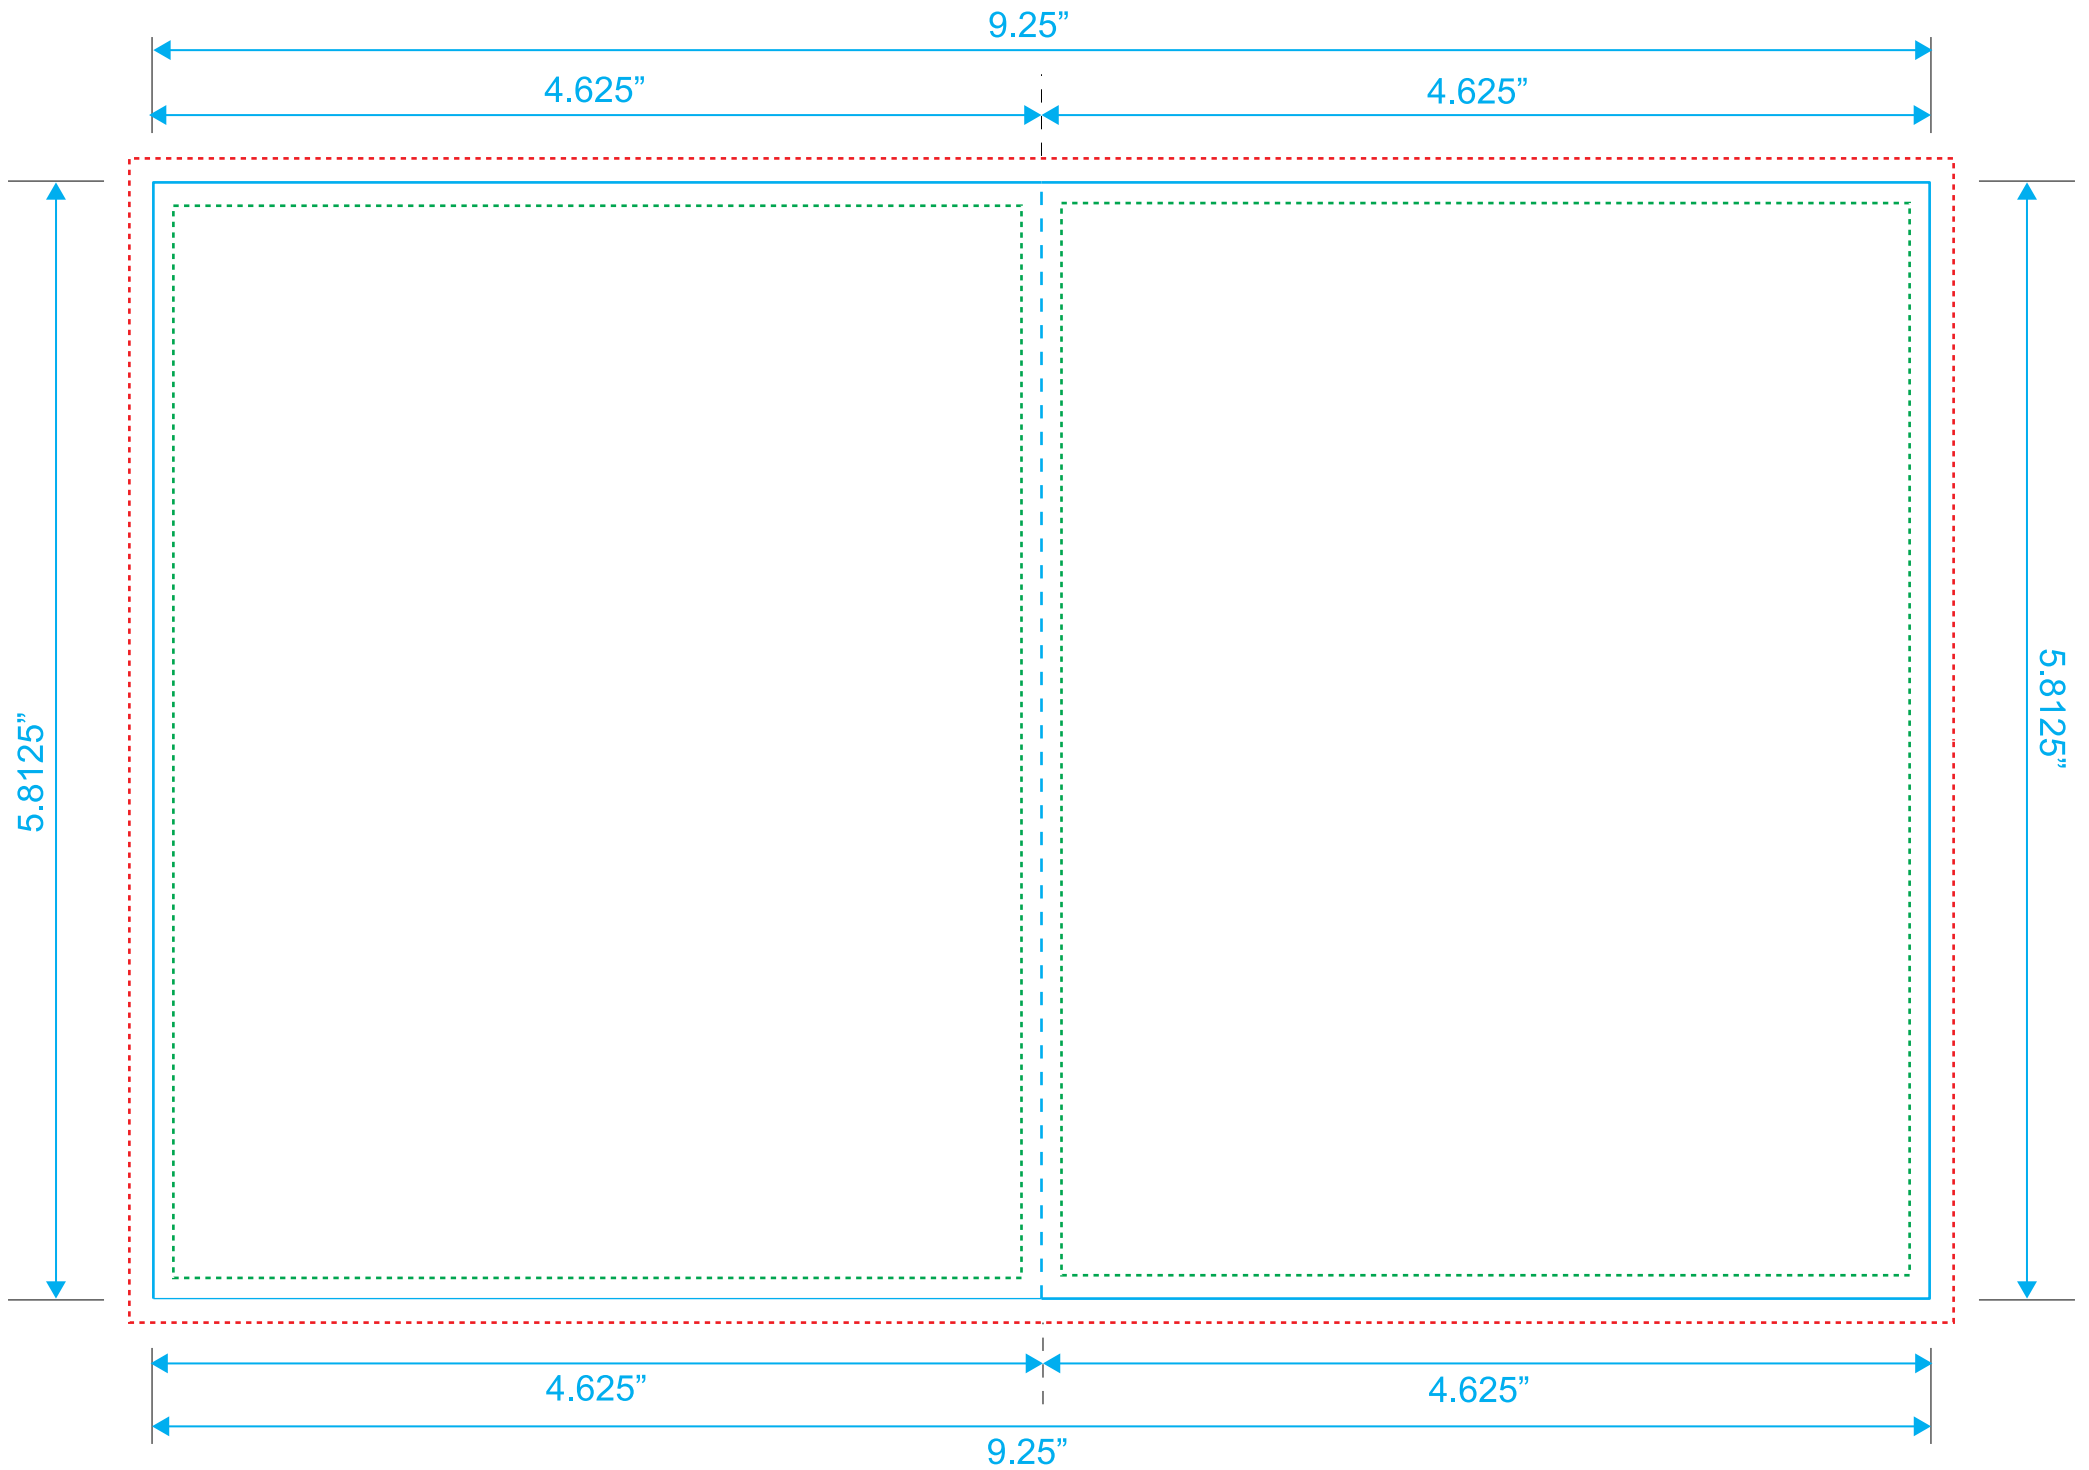

Blu-Ray 24 Page Booklet

Reference: Insert

Style: 2 Panels

Size: 9.25" x 5.8125"

Type Safety .....

Bleed Line .....

Crop Line _____

Page 20

Page 5