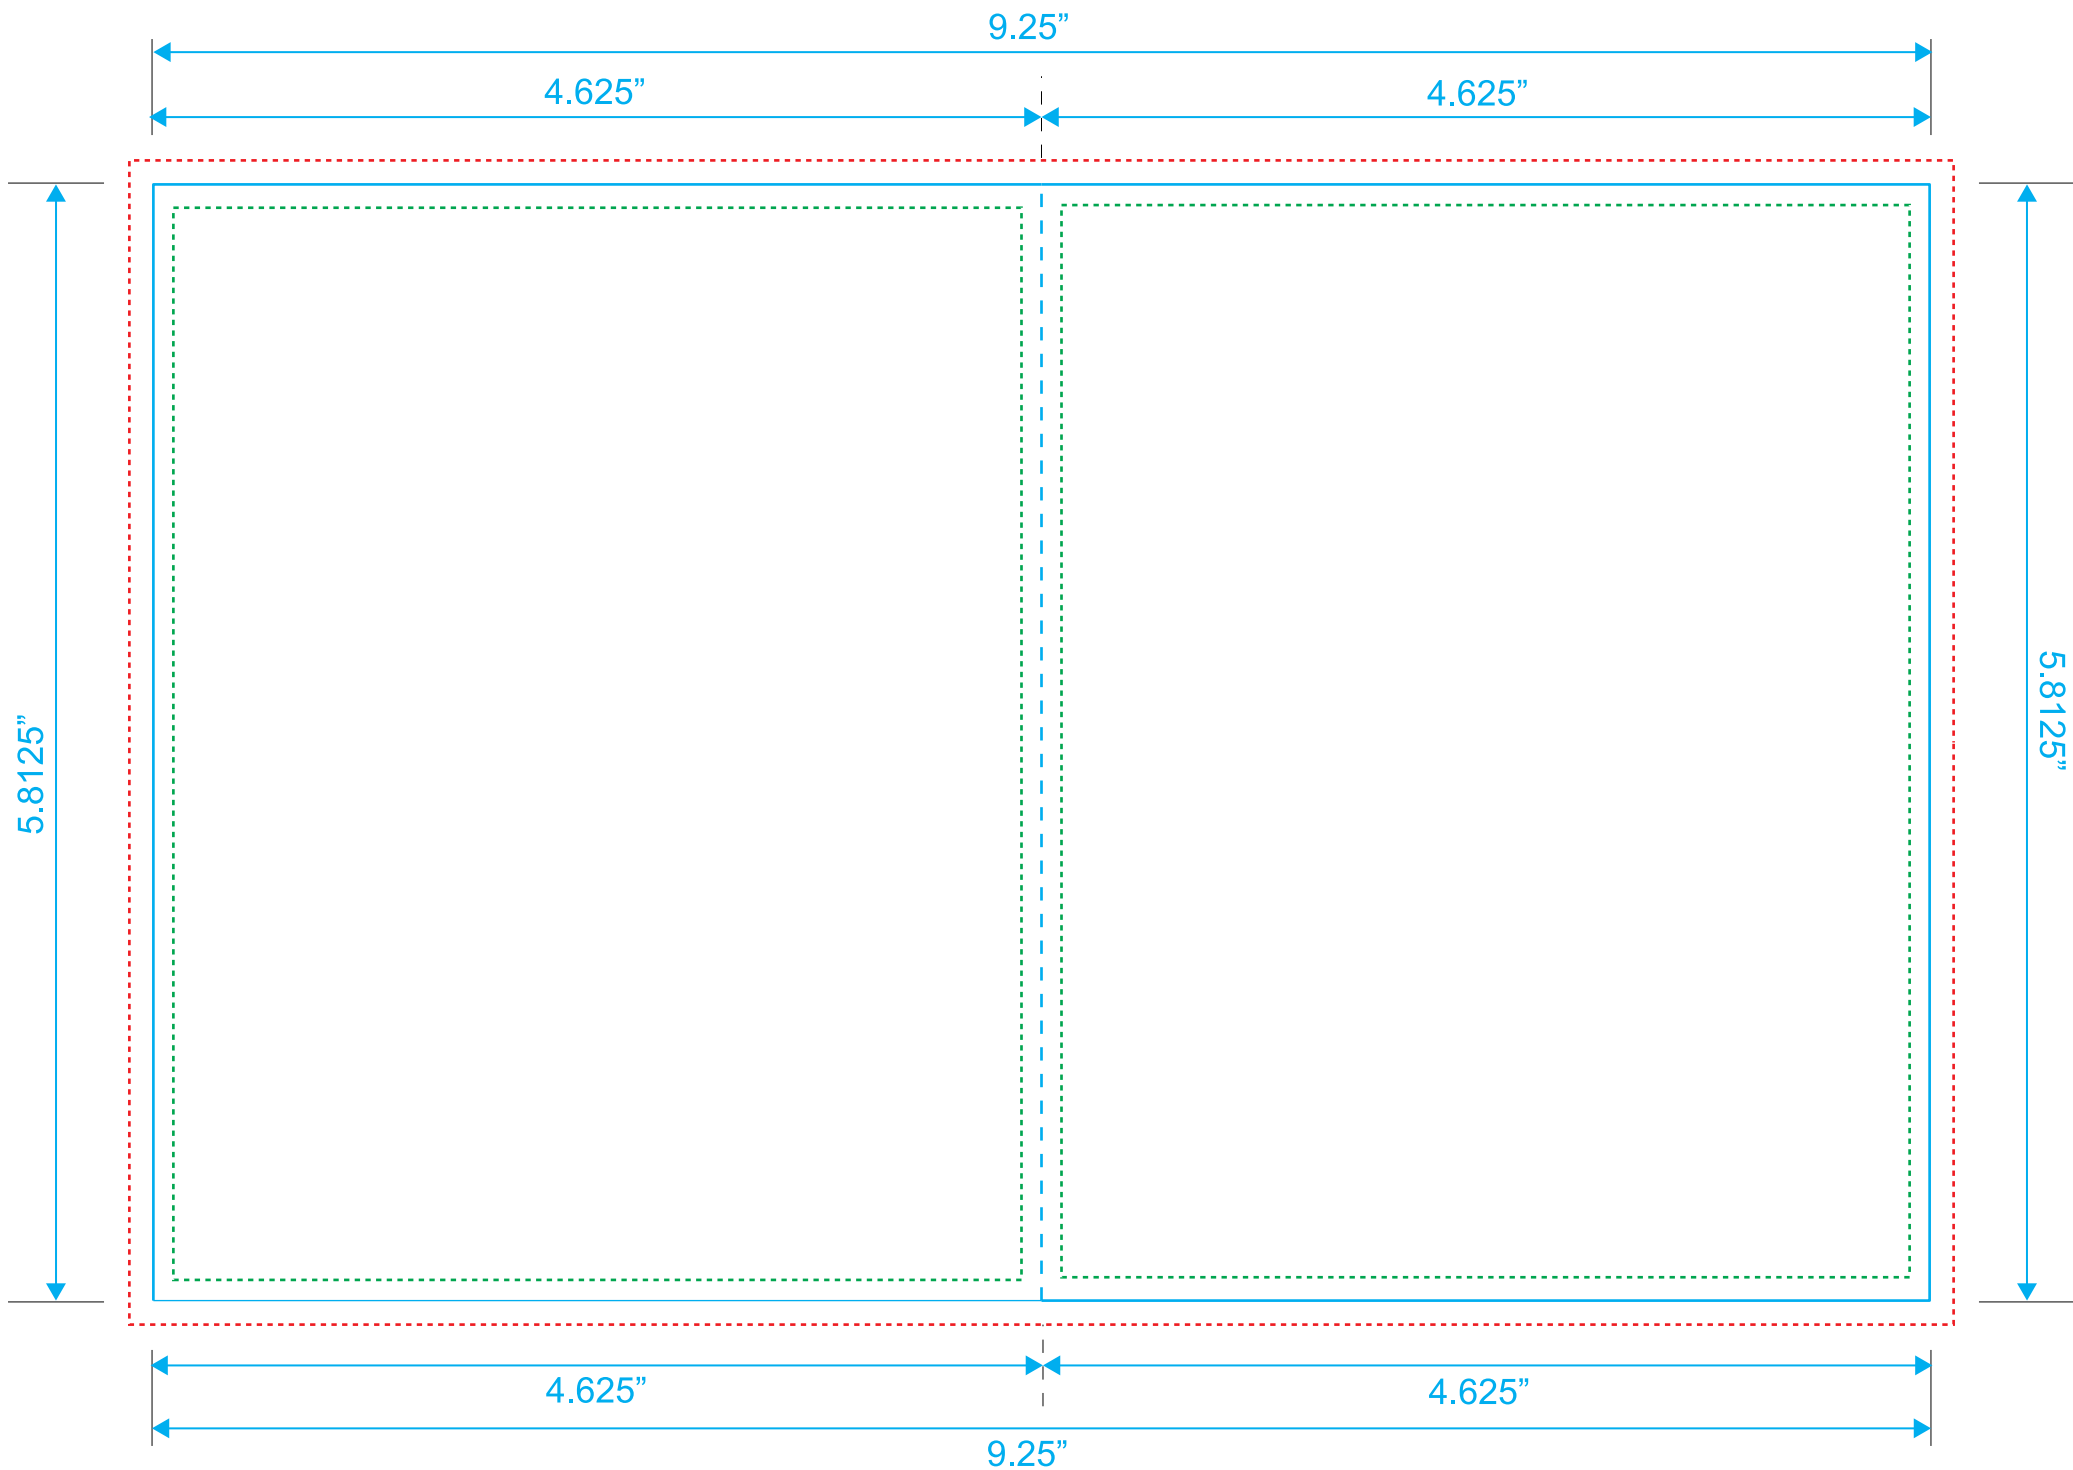

Bleed Line

Crop Line _____

Page 4

Page 21

Blu-Ray 24 Page Booklet

Reference: Insert

Style: 2 Panels

Size: 9.25" x 5.8125"

Size: 9.25" x 5.8125"

Type Safety

Bleed Line

Crop Line _____

Blu-Ray 24 Page Booklet

Reference: Insert

Style: 2 Panels

Size: 9.25" x 5.8125"

Style: 2 Panels

Size: 9.25" x 5.8125"

Type Safety

Bleed Line

Crop Line _____

Page 16

Page 9

Blu-Ray 24 Page Booklet

Reference: Insert

Style: 2 Panels

Size: 9.25" x 5.8125"

Type Safety

Bleed Line

Crop Line _____

Page 10

Page 15