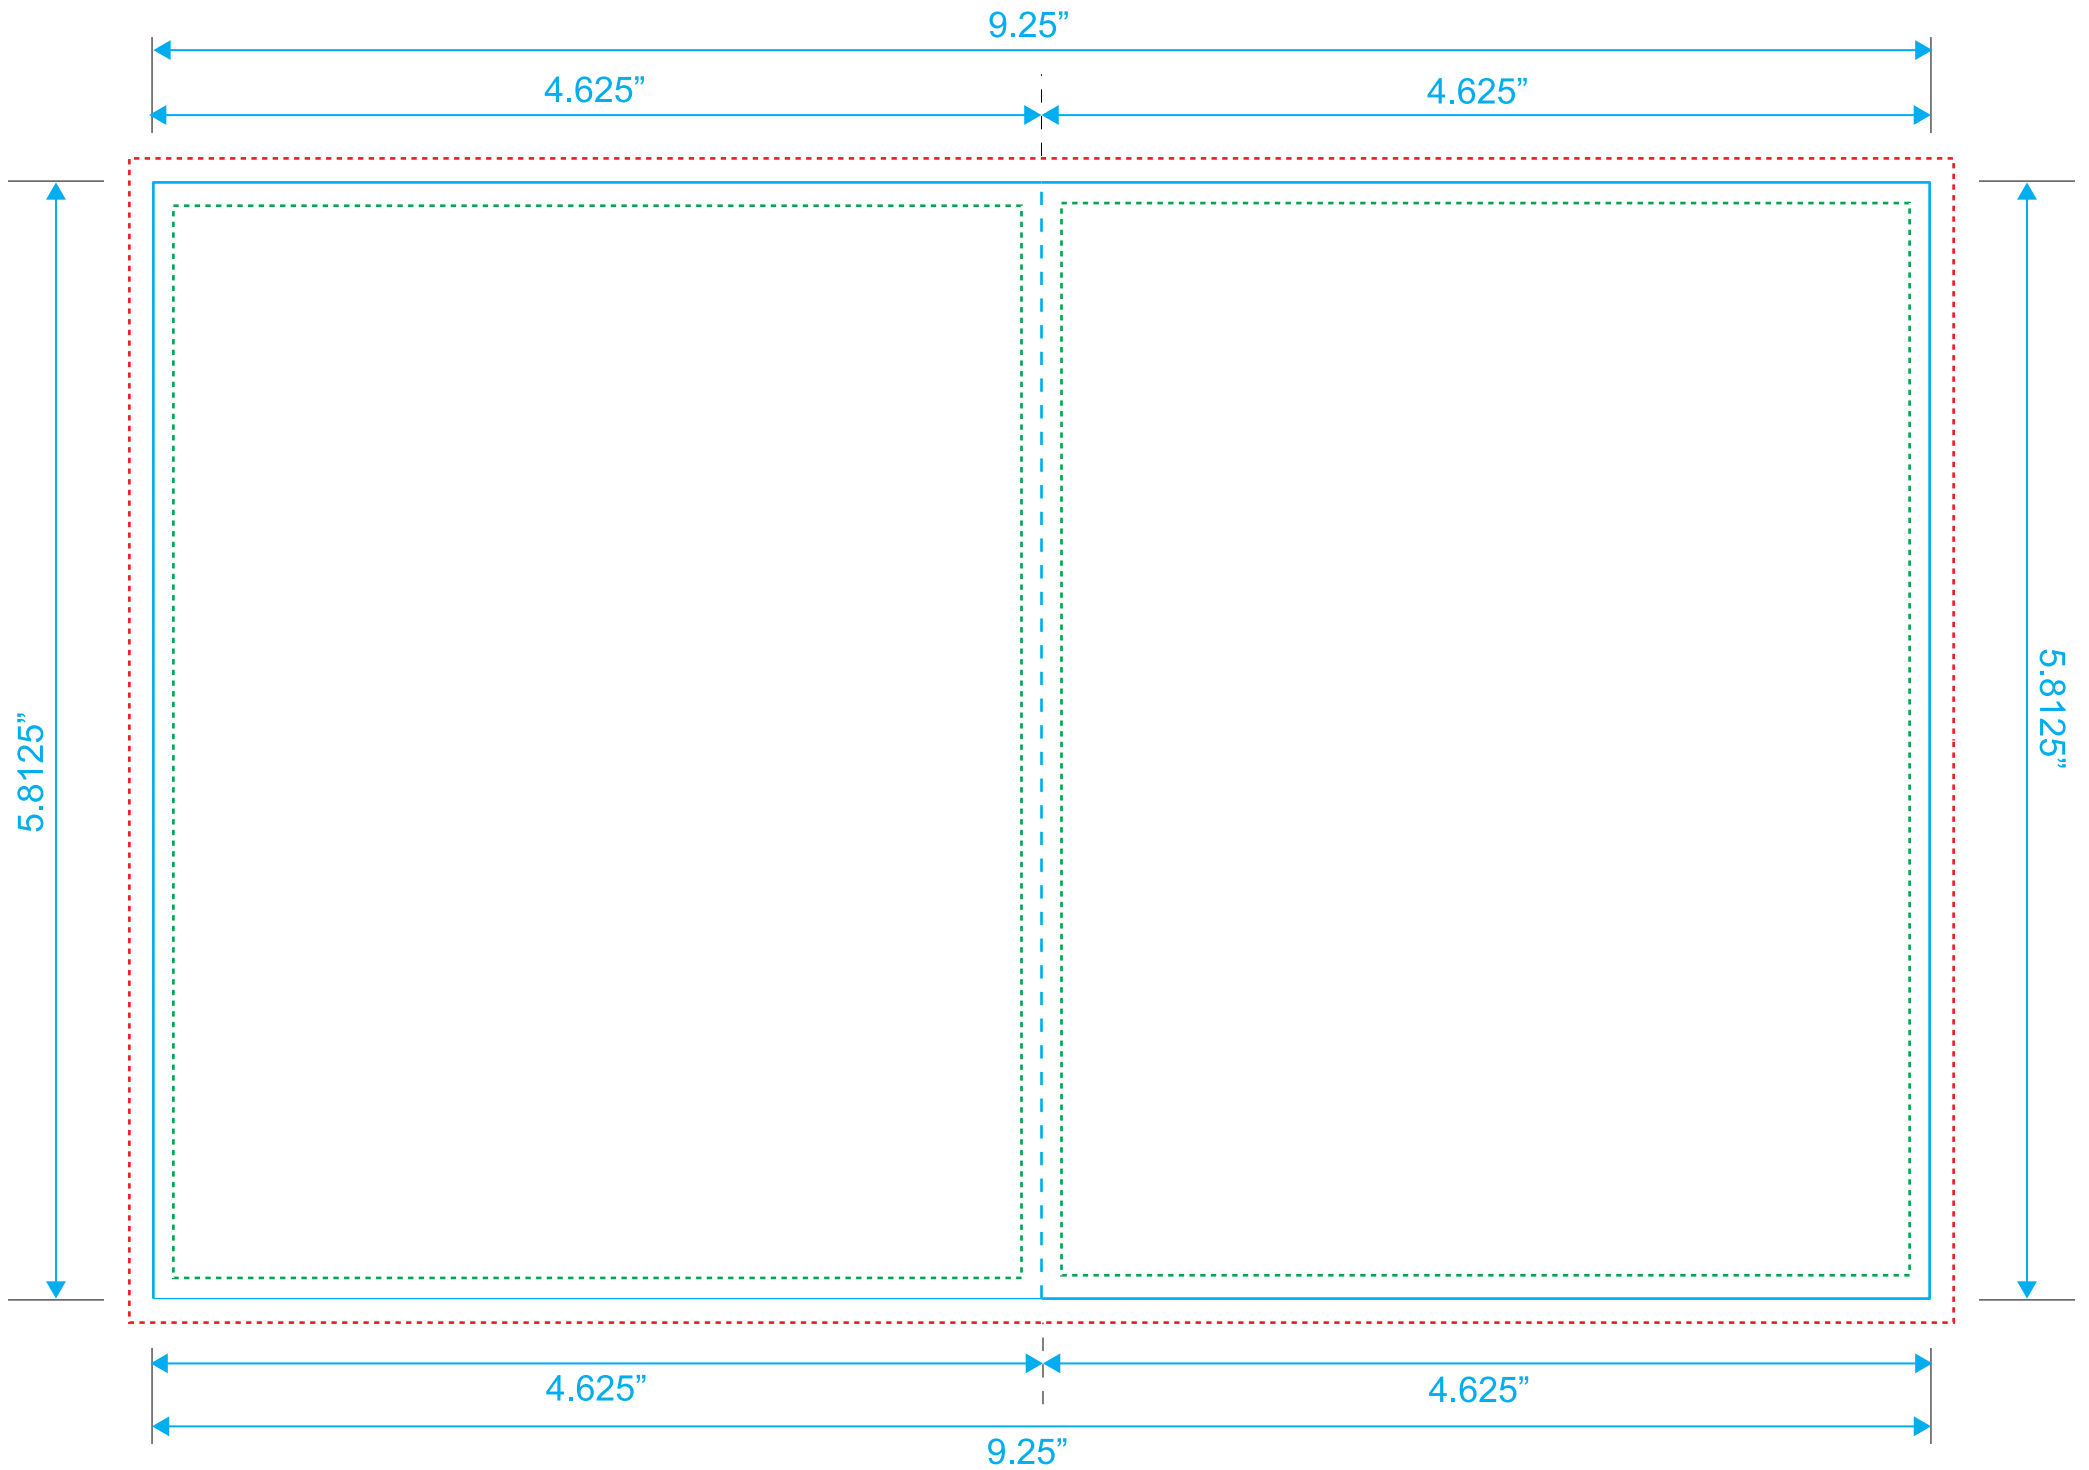

Blu-Ray 24 Page Booklet

Reference: Insert

Style: 2 Panels

Size: 9.25" x 5.8125"

Type Safety .....

Bleed Line .....

Crop Line _____

Page 18

Page 7