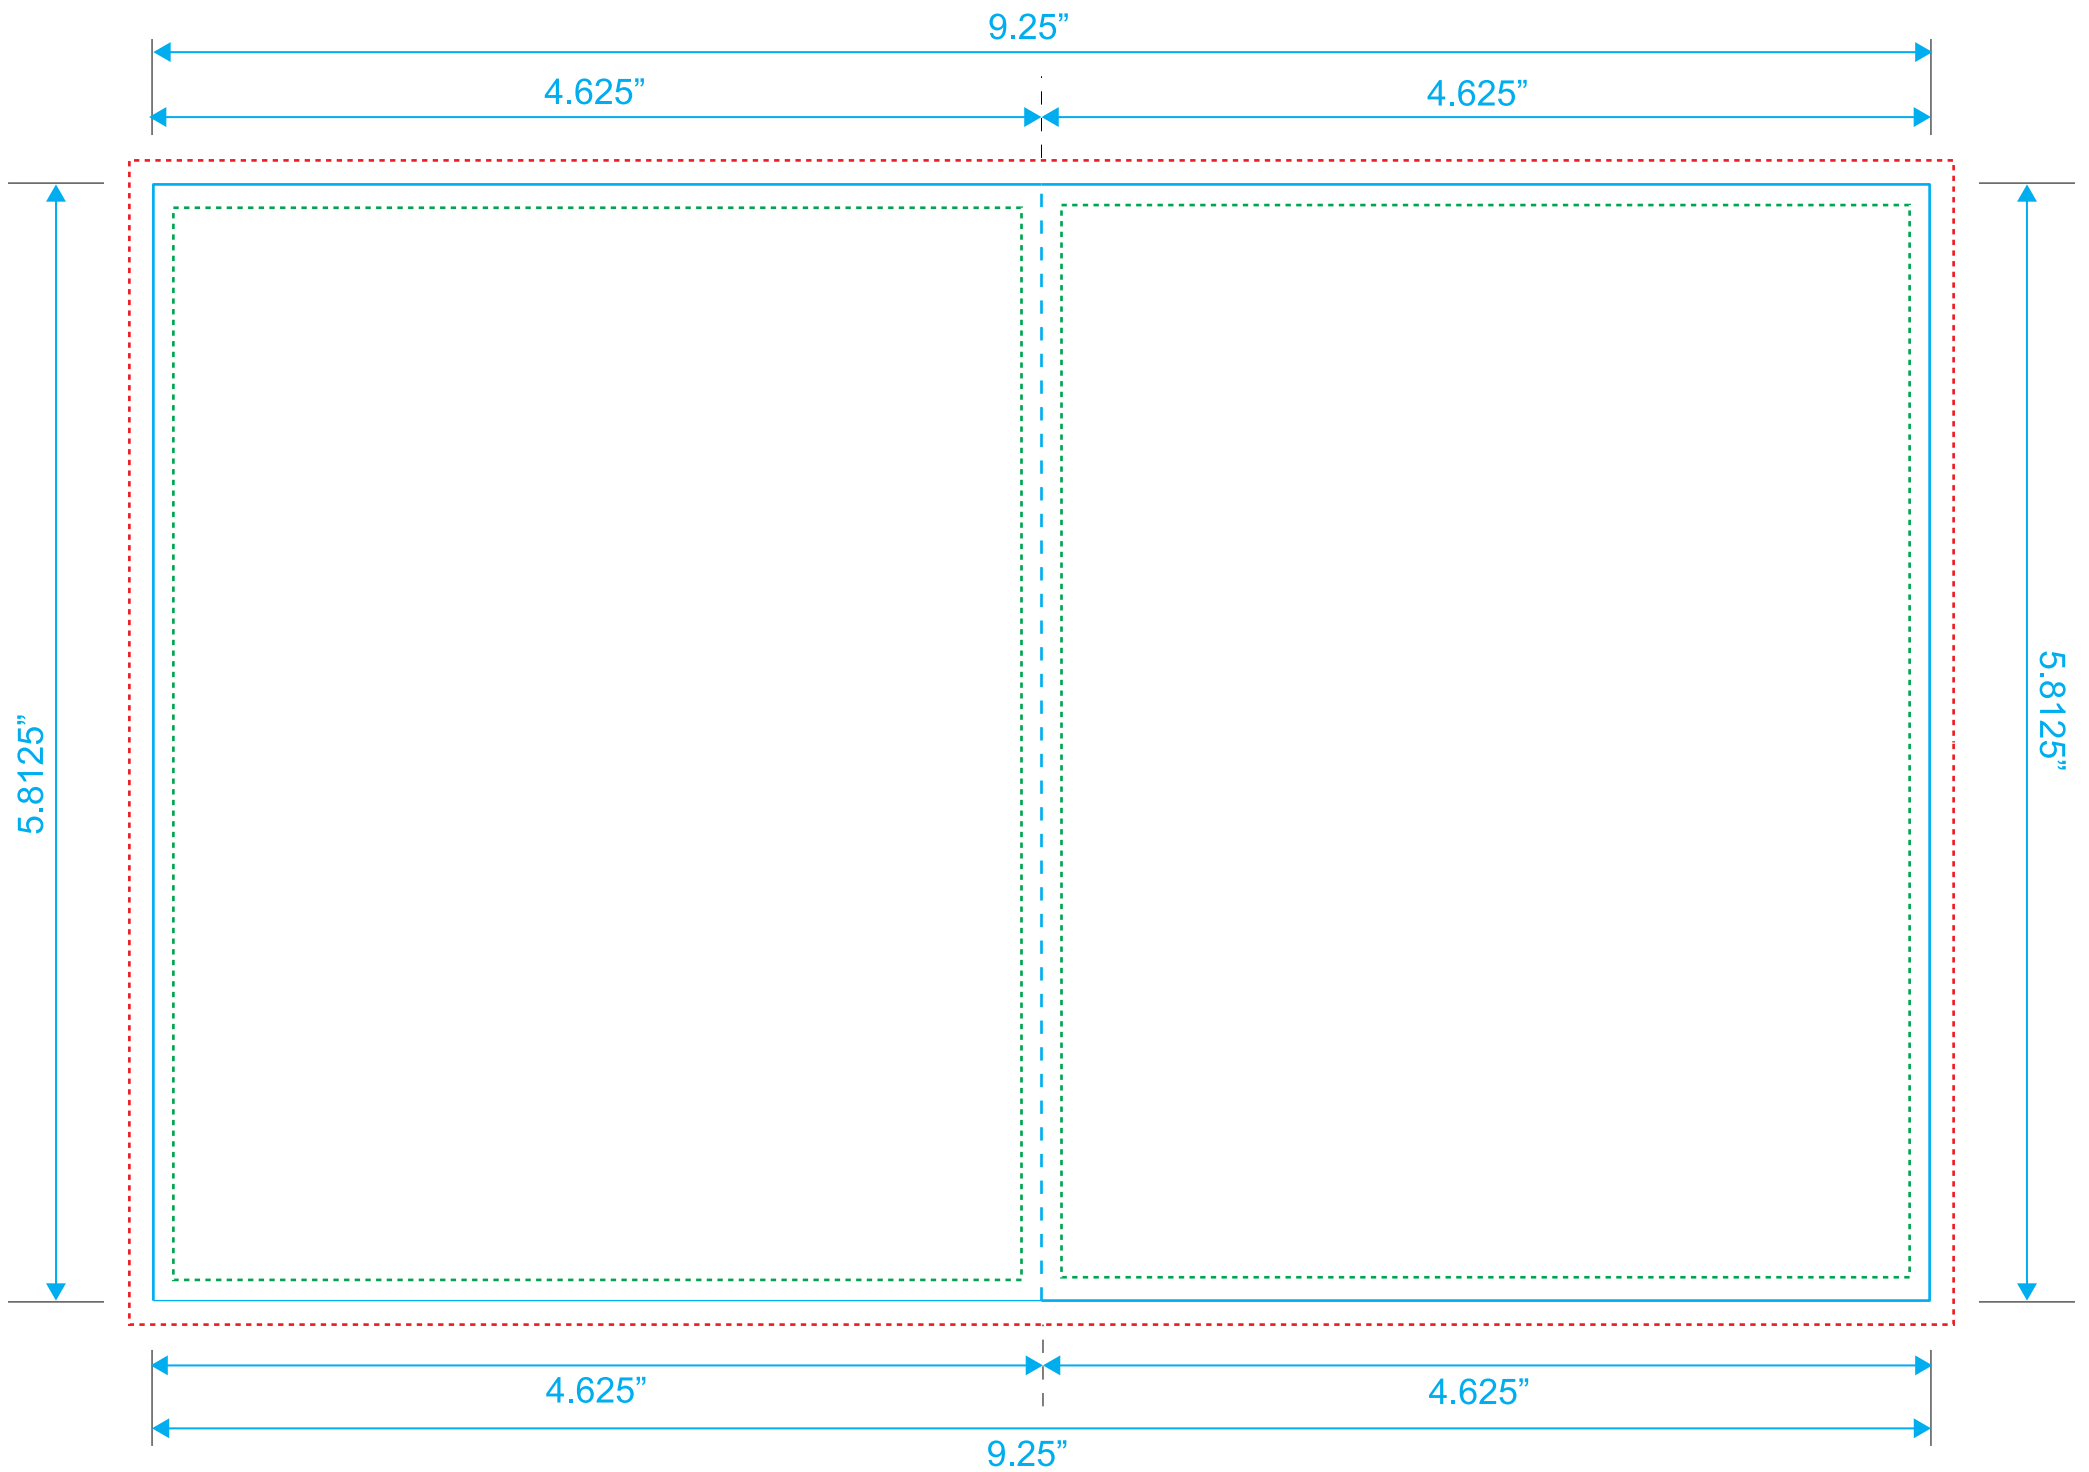

Style: 2 Panels

Size: 9.25" x 5.8125"

Type Safety

Bleed Line

Crop Line _____

Page 16

Page 9

Blu-Ray 24 Page Booklet

Reference: Insert

Style: 2 Panels

Size: 9.25" x 5.8125"

Type Safety

Bleed Line

Crop Line _____

Page 10

Page 15

Blu-Ray 24 Page Booklet

Reference: Insert

Style: 2 Panels

Size: 9.25" x 5.8125"

Type Safety

Bleed Line

Crop Line _____

Page 14

Page 11

Blu-Ray 24 Page Booklet

Reference: Insert

Style: 2 Panels

Size: 9.25" x 5.8125"

Type Safety

Bleed Line

Crop Line _____