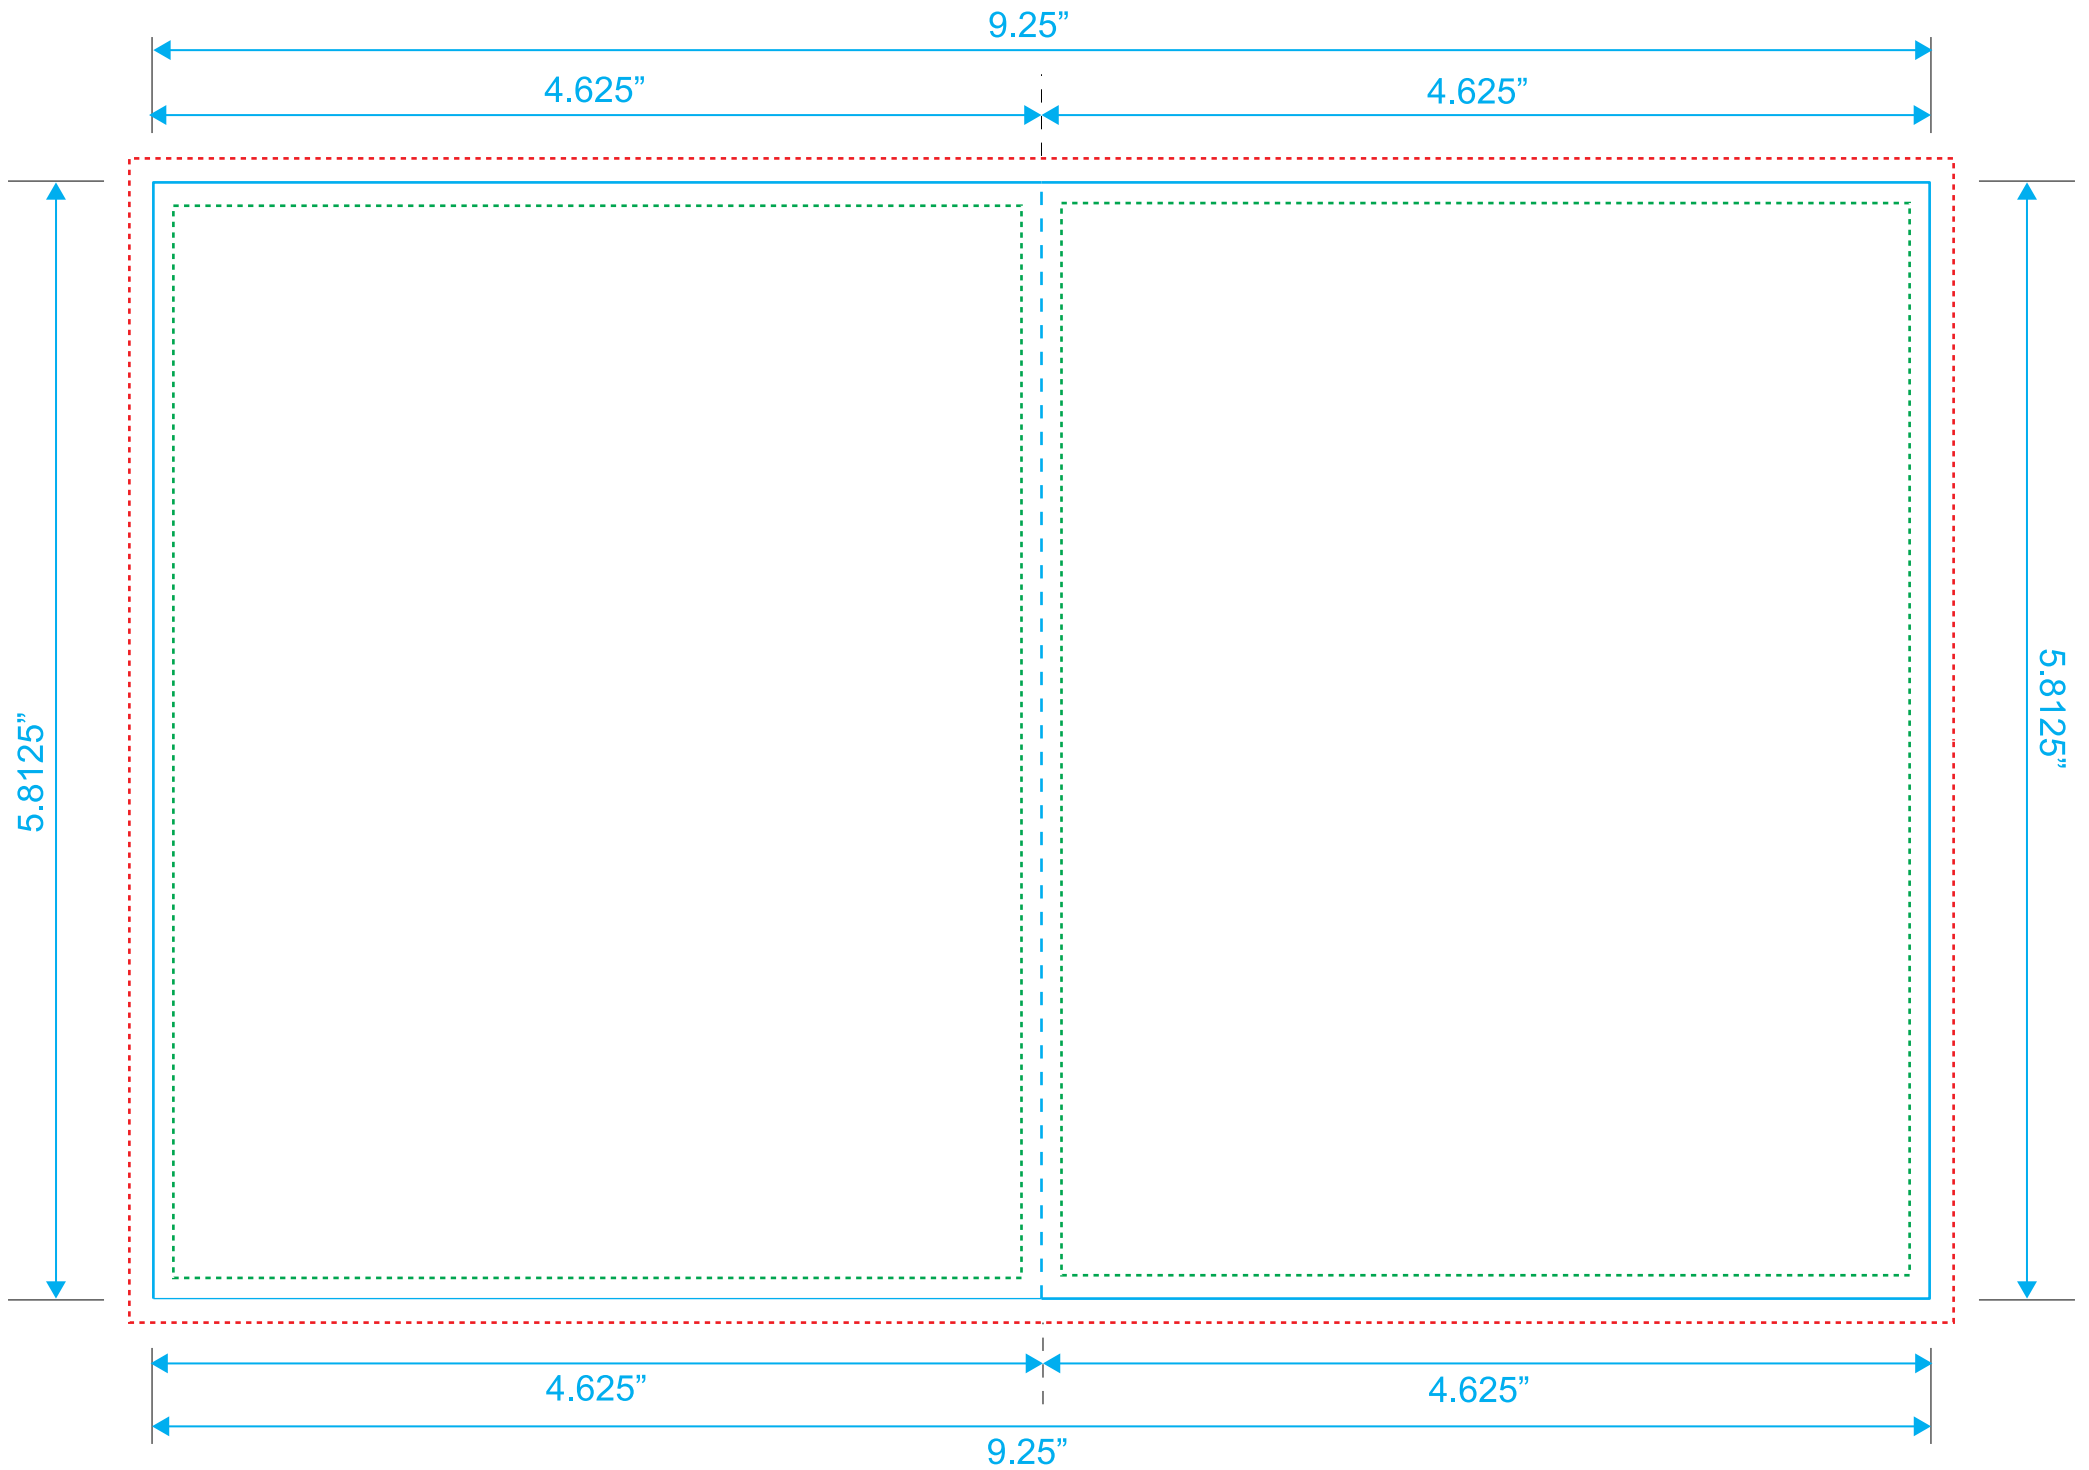

Bleed Line

Crop Line _____

Page 4

Page 21

Blu-Ray 24 Page Booklet

Reference: Insert

Style: 2 Panels

Size: 9.25" x 5.8125"

Size: 9.25" x 5.8125"

Type Safety

Bleed Line

Crop Line _____

Blu-Ray 24 Page Booklet

Reference: Insert

Style: 2 Panels

Size: 9.25" x 5.8125"

Style: 2 Panels

Size: 9.25" x 5.8125"

Type Safety

Bleed Line

Crop Line _____

Page 16

Page 9

Blu-Ray 24 Page Booklet

Reference: Insert

Style: 2 Panels

Size: 9.25" x 5.8125"

Type Safety

Bleed Line

Crop Line _____

Page 10

Page 15