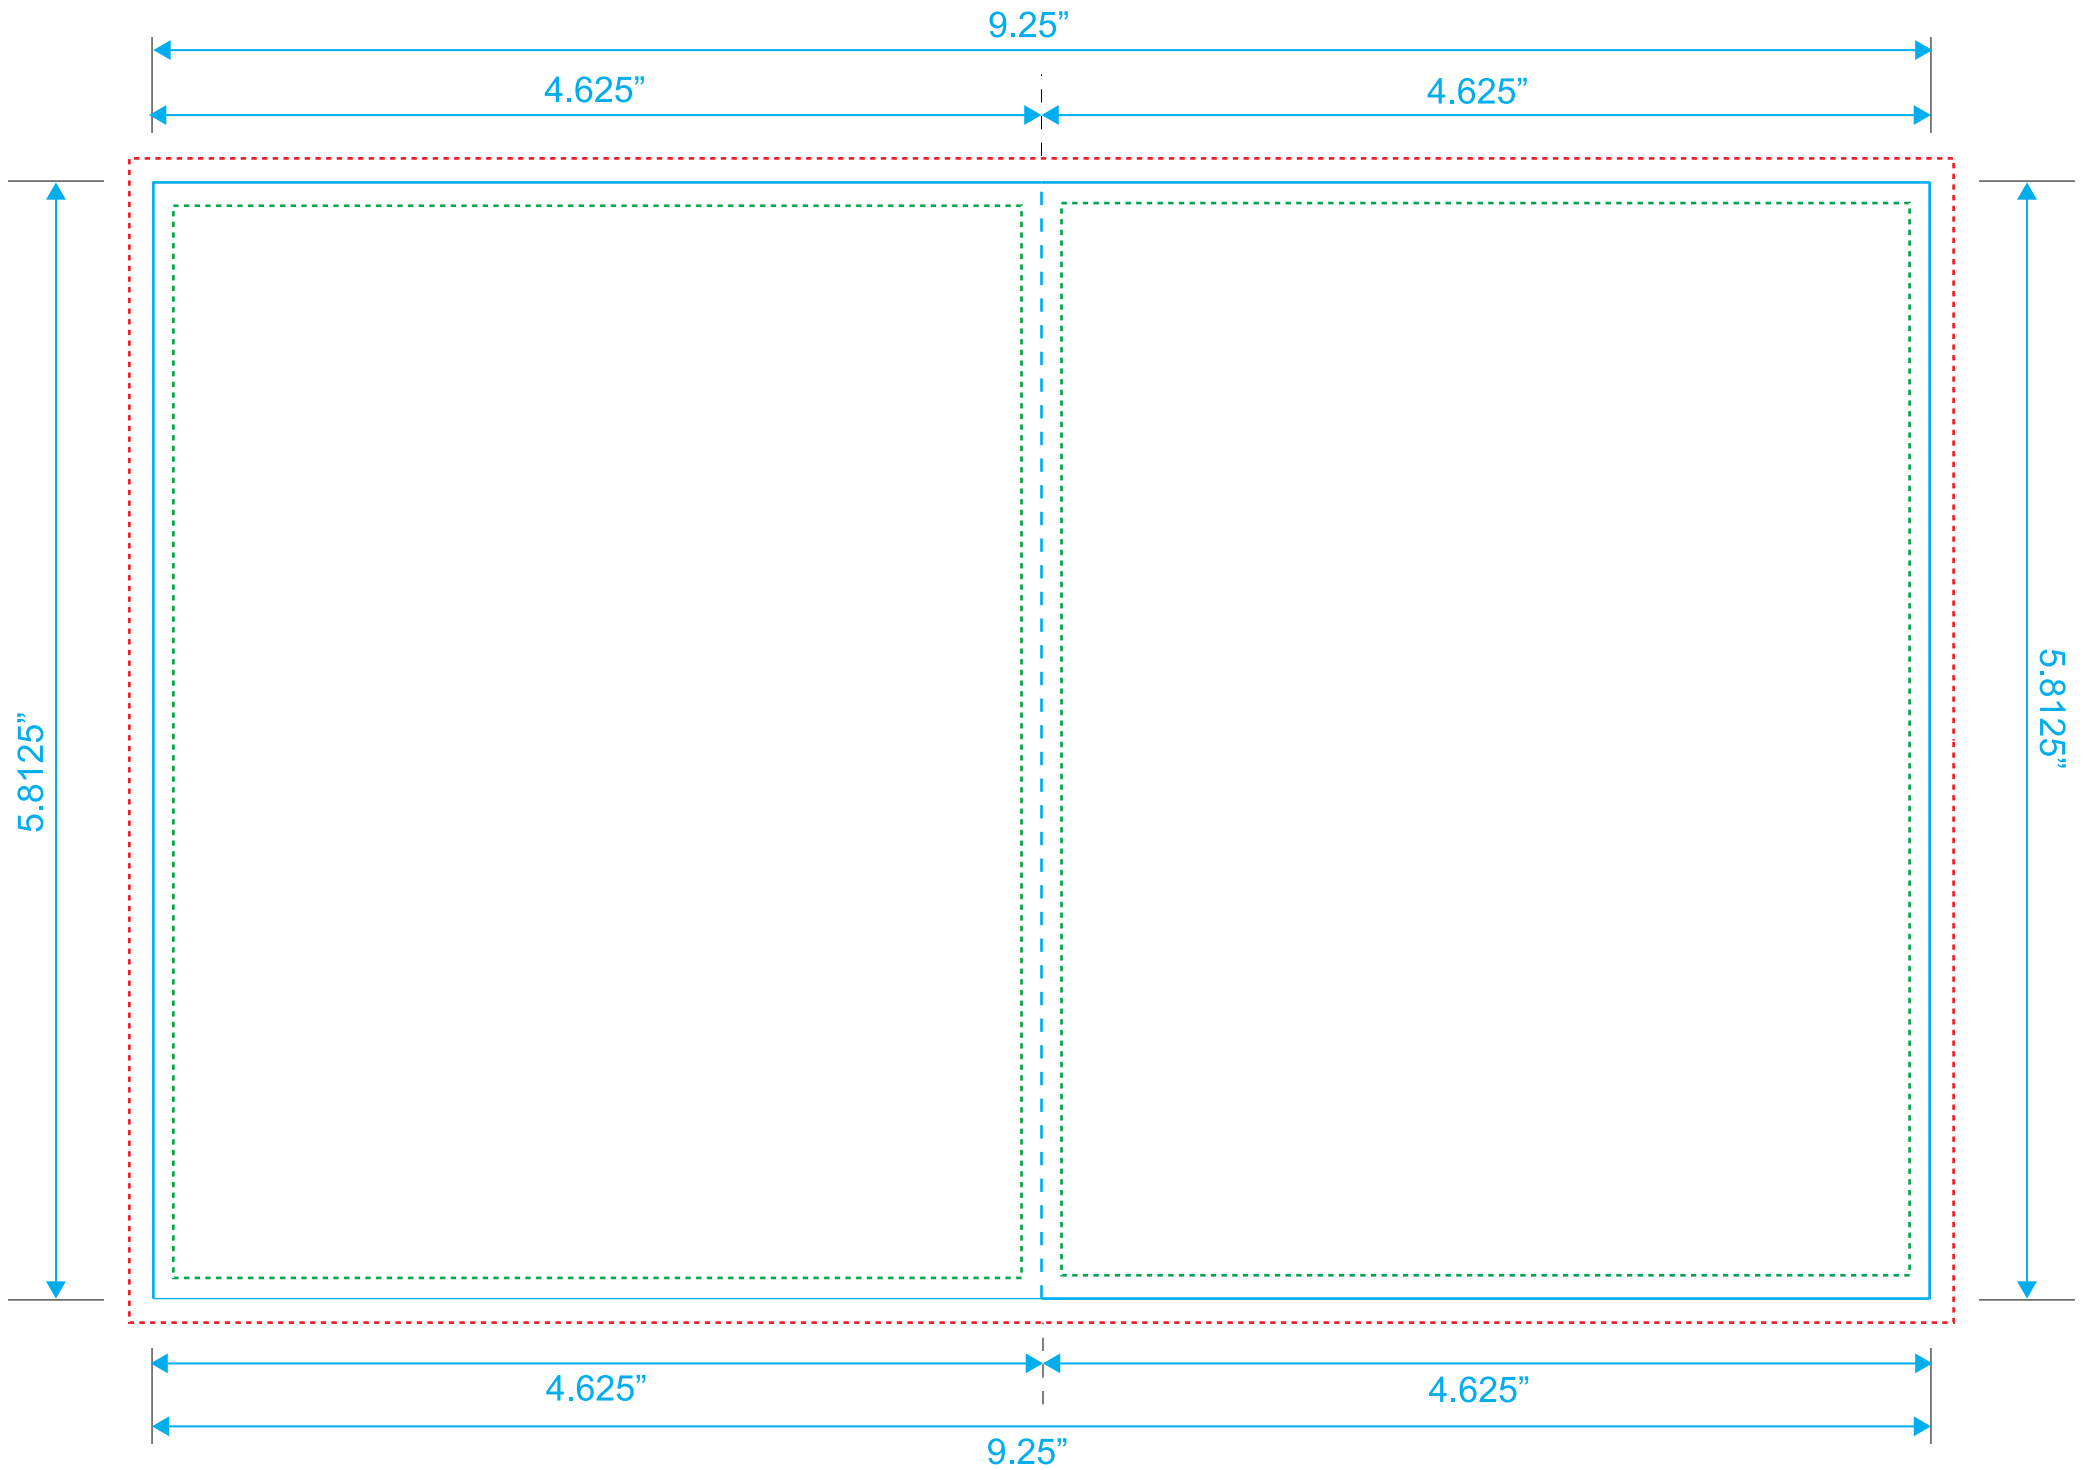

Size: 9.25" x 5.8125"

Type Safety

Bleed Line

Crop Line _____

Blu-Ray 24 Page Booklet

Reference: Insert

Style: 2 Panels

Size: 9.25" x 5.8125"

Style: 2 Panels

Size: 9.25" x 5.8125"

Type Safety

Bleed Line

Crop Line _____

Page 16

Page 9

Blu-Ray 24 Page Booklet

Reference: Insert

Style: 2 Panels

Size: 9.25" x 5.8125"

Type Safety

Bleed Line

Crop Line _____

Page 10

Page 15

Blu-Ray 24 Page Booklet

Reference: Insert

Style: 2 Panels

Size: 9.25" x 5.8125"

Type Safety

Bleed Line

Crop Line _____

Page 14