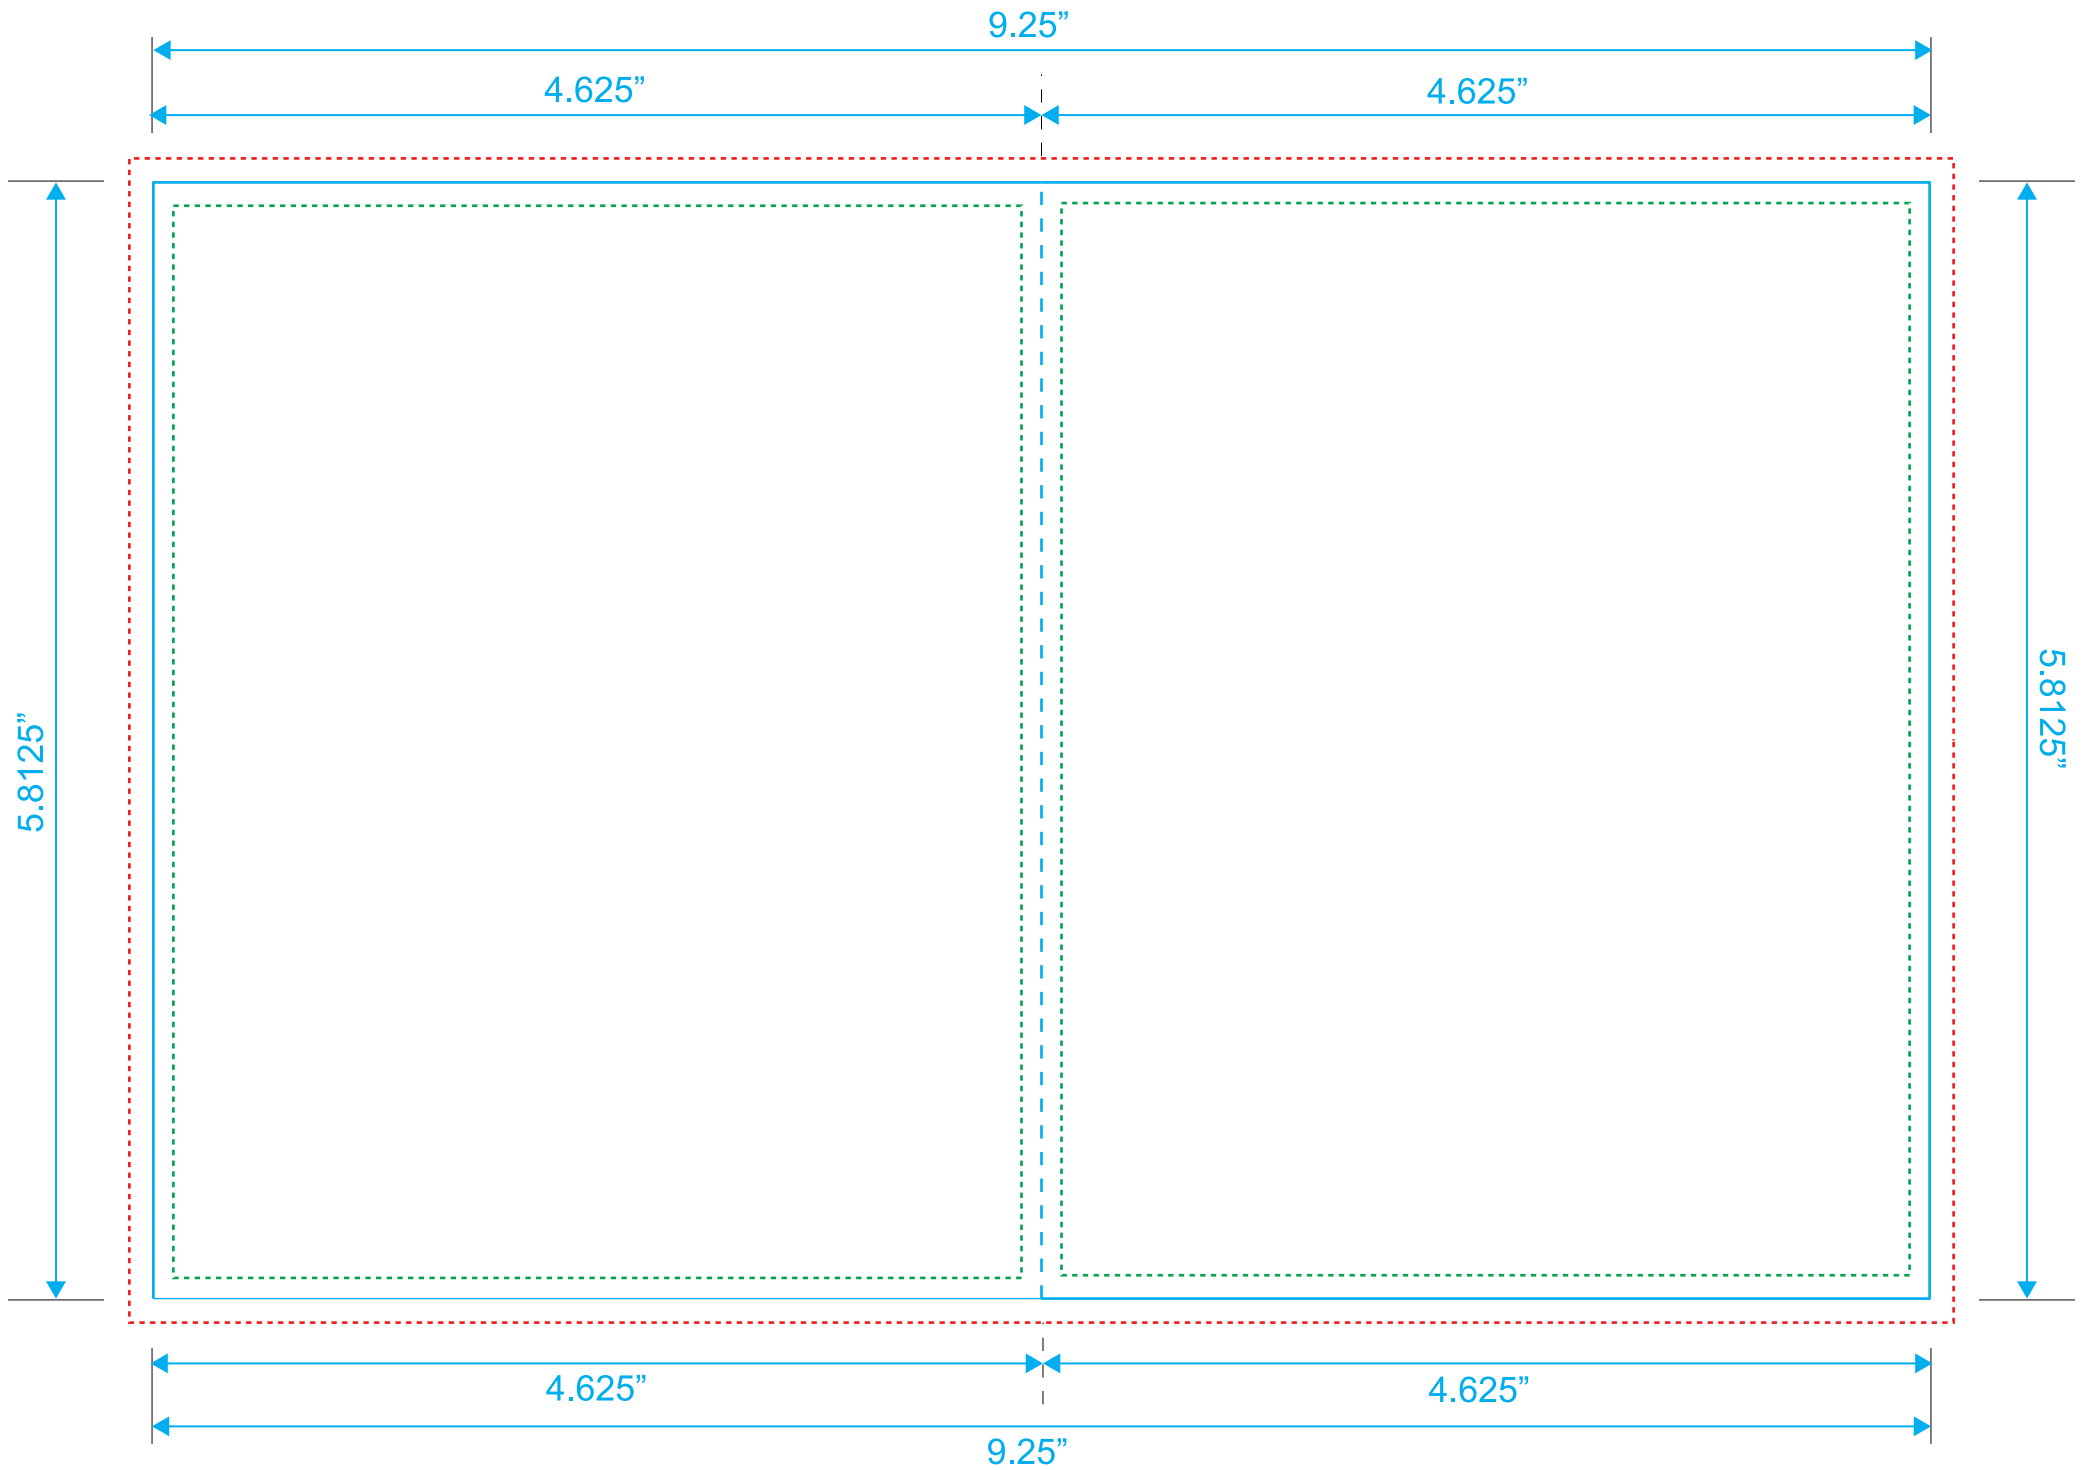

Style: 2 Panels

Size: 9.25" x 5.8125"

Type Safety

Bleed Line

Crop Line _____

Page 16

Page 9

Blu-Ray 24 Page Booklet

Reference: Insert

Style: 2 Panels

Size: 9.25" x 5.8125"

Type Safety

Bleed Line

Crop Line _____

Page 10

Page 15

Blu-Ray 24 Page Booklet

Reference: Insert

Style: 2 Panels

Size: 9.25" x 5.8125"

Type Safety

Bleed Line

Crop Line _____

Page 14

Page 11

Blu-Ray 24 Page Booklet

Reference: Insert

Style: 2 Panels

Size: 9.25" x 5.8125"

Type Safety

Bleed Line

Crop Line _____