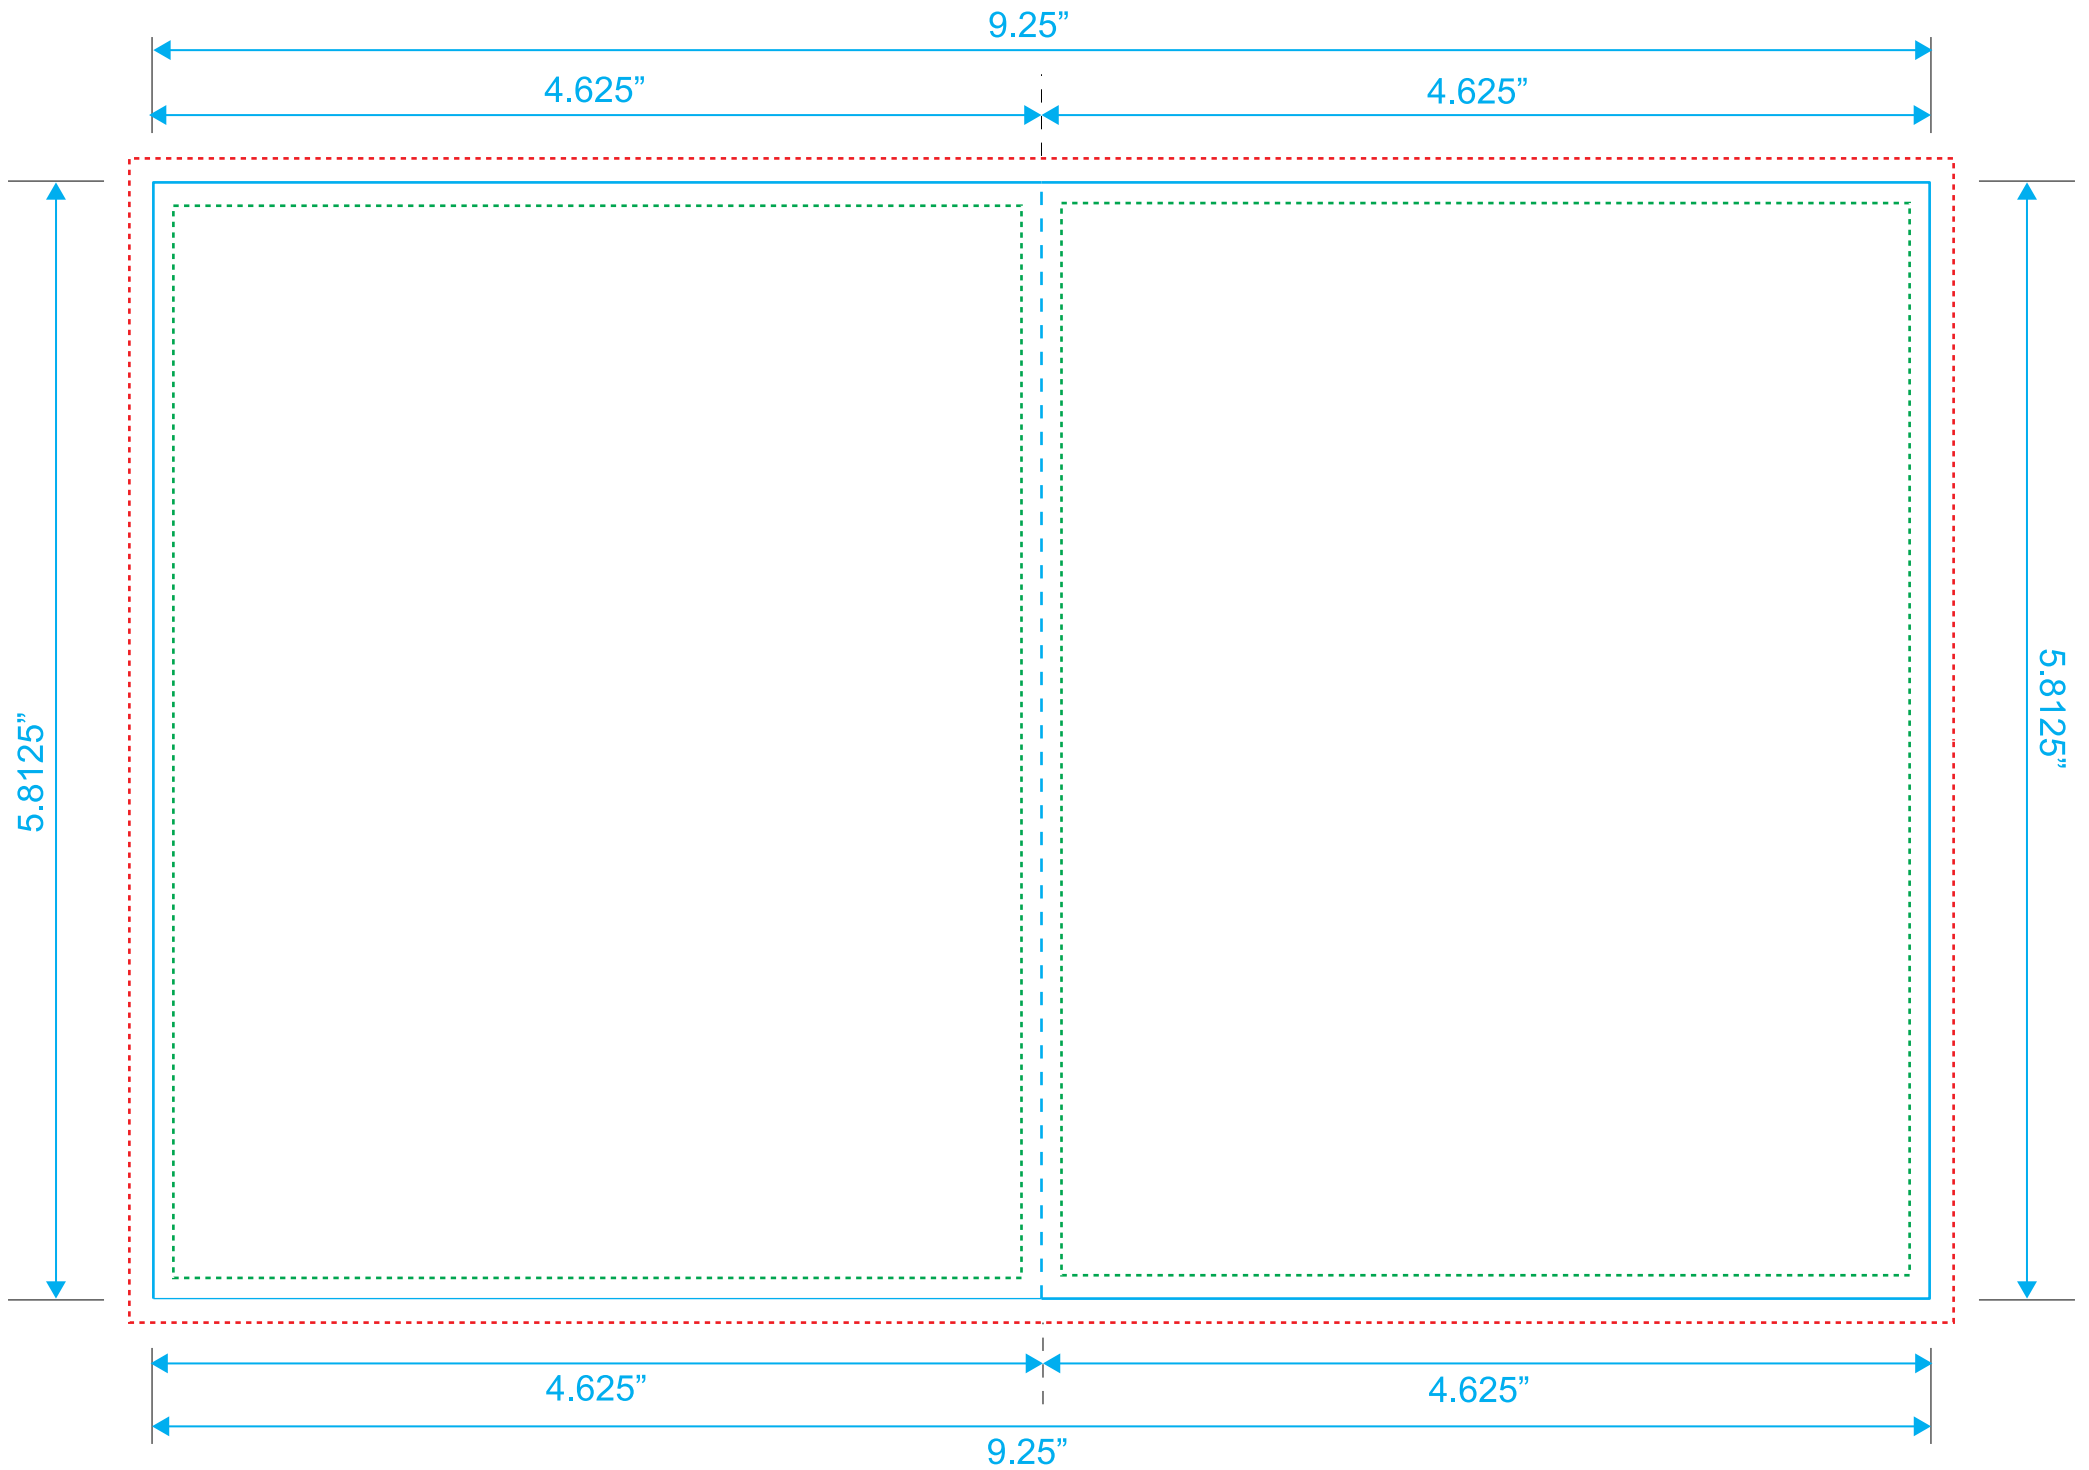

Blu-Ray 24 Page Booklet

Reference: Insert

Style: 2 Panels

Size: 9.25" x 5.8125"

Type Safety

Bleed Line

Crop Line _____

Page 24

Page 1

Blu-Ray 24 Page Booklet

Reference: Insert

Style: 2 Panels

Size: 9.25" x 5.8125"

Type Safety

Bleed Line

Crop Line _____

Style: 2 Panels

Size: 9.25" x 5.8125"

Type Safety

Bleed Line

Crop Line _____

Page 16

Page 9

Blu-Ray 24 Page Booklet

Reference: Insert

Style: 2 Panels

Size: 9.25" x 5.8125"

Type Safety

Bleed Line

Crop Line _____

Page 10

Page 15