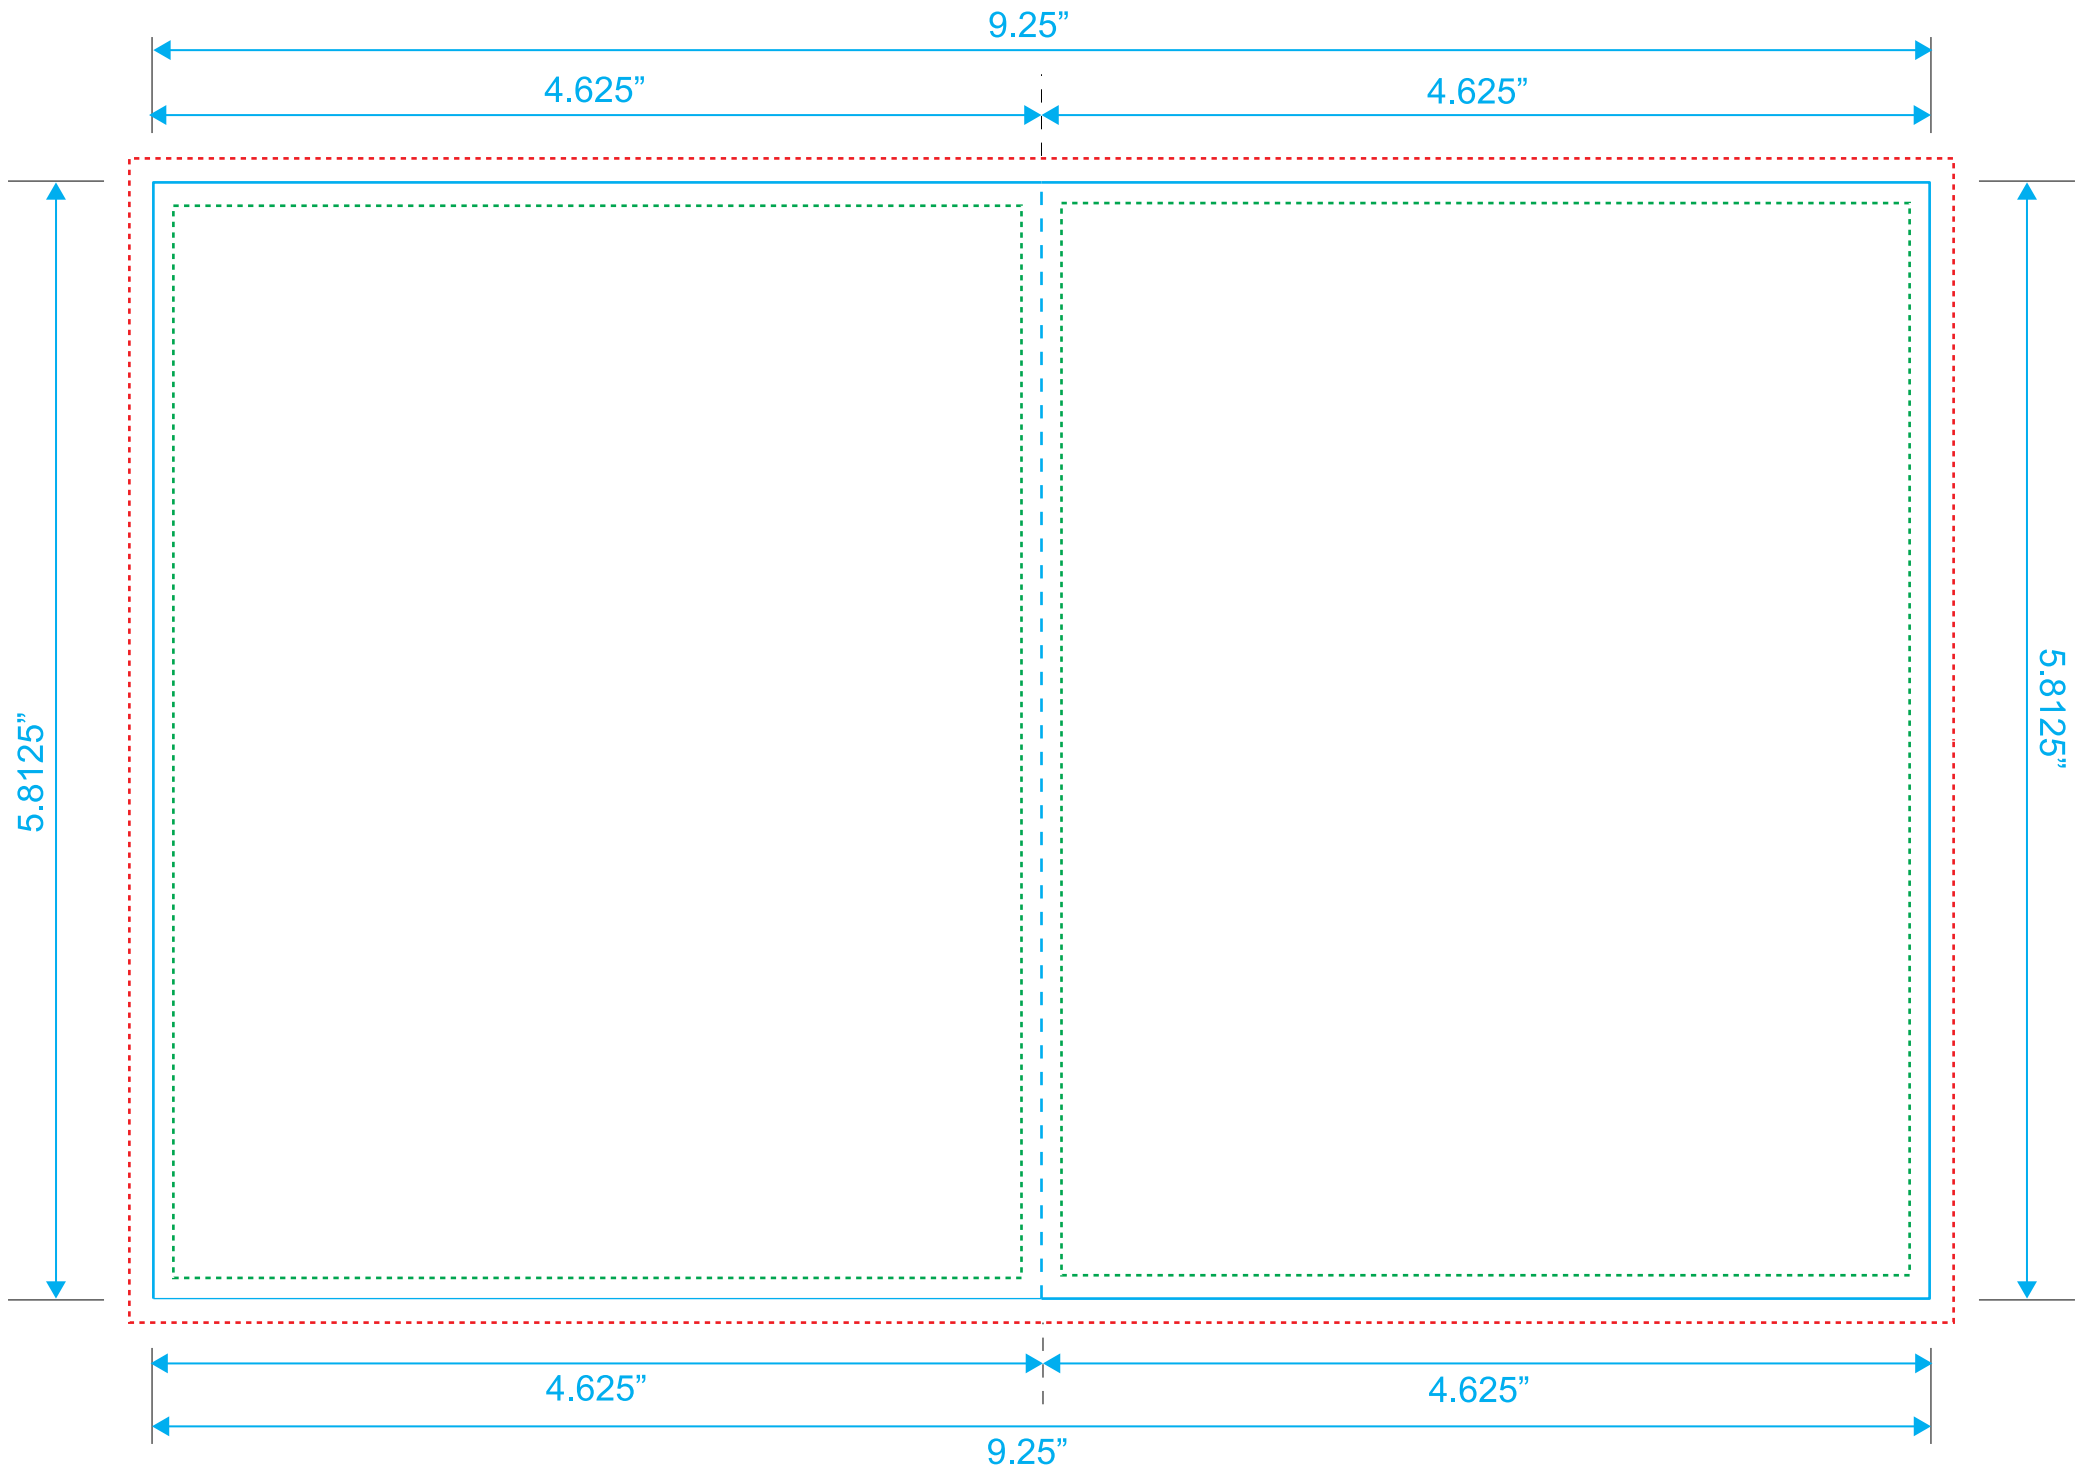

Size: 9.25" x 5.8125"

Type Safety

Bleed Line

Crop Line _____

Blu-Ray 24 Page Booklet

Reference: Insert

Style: 2 Panels

Size: 9.25" x 5.8125"

Size: 9.25" x 5.8125"

Type Safety

Bleed Line

Crop Line _____

Page 8

Page 17

Blu-Ray 24 Page Booklet

Reference: Insert

Style: 2 Panels

Size: 9.25" x 5.8125"

Type Safety

Bleed Line

Crop Line _____

Page 16

Page 9

Blu-Ray 24 Page Booklet

Reference: Insert

Style: 2 Panels

Size: 9.25" x 5.8125"

Type Safety

Bleed Line

Crop Line _____

Page 10

Page 15