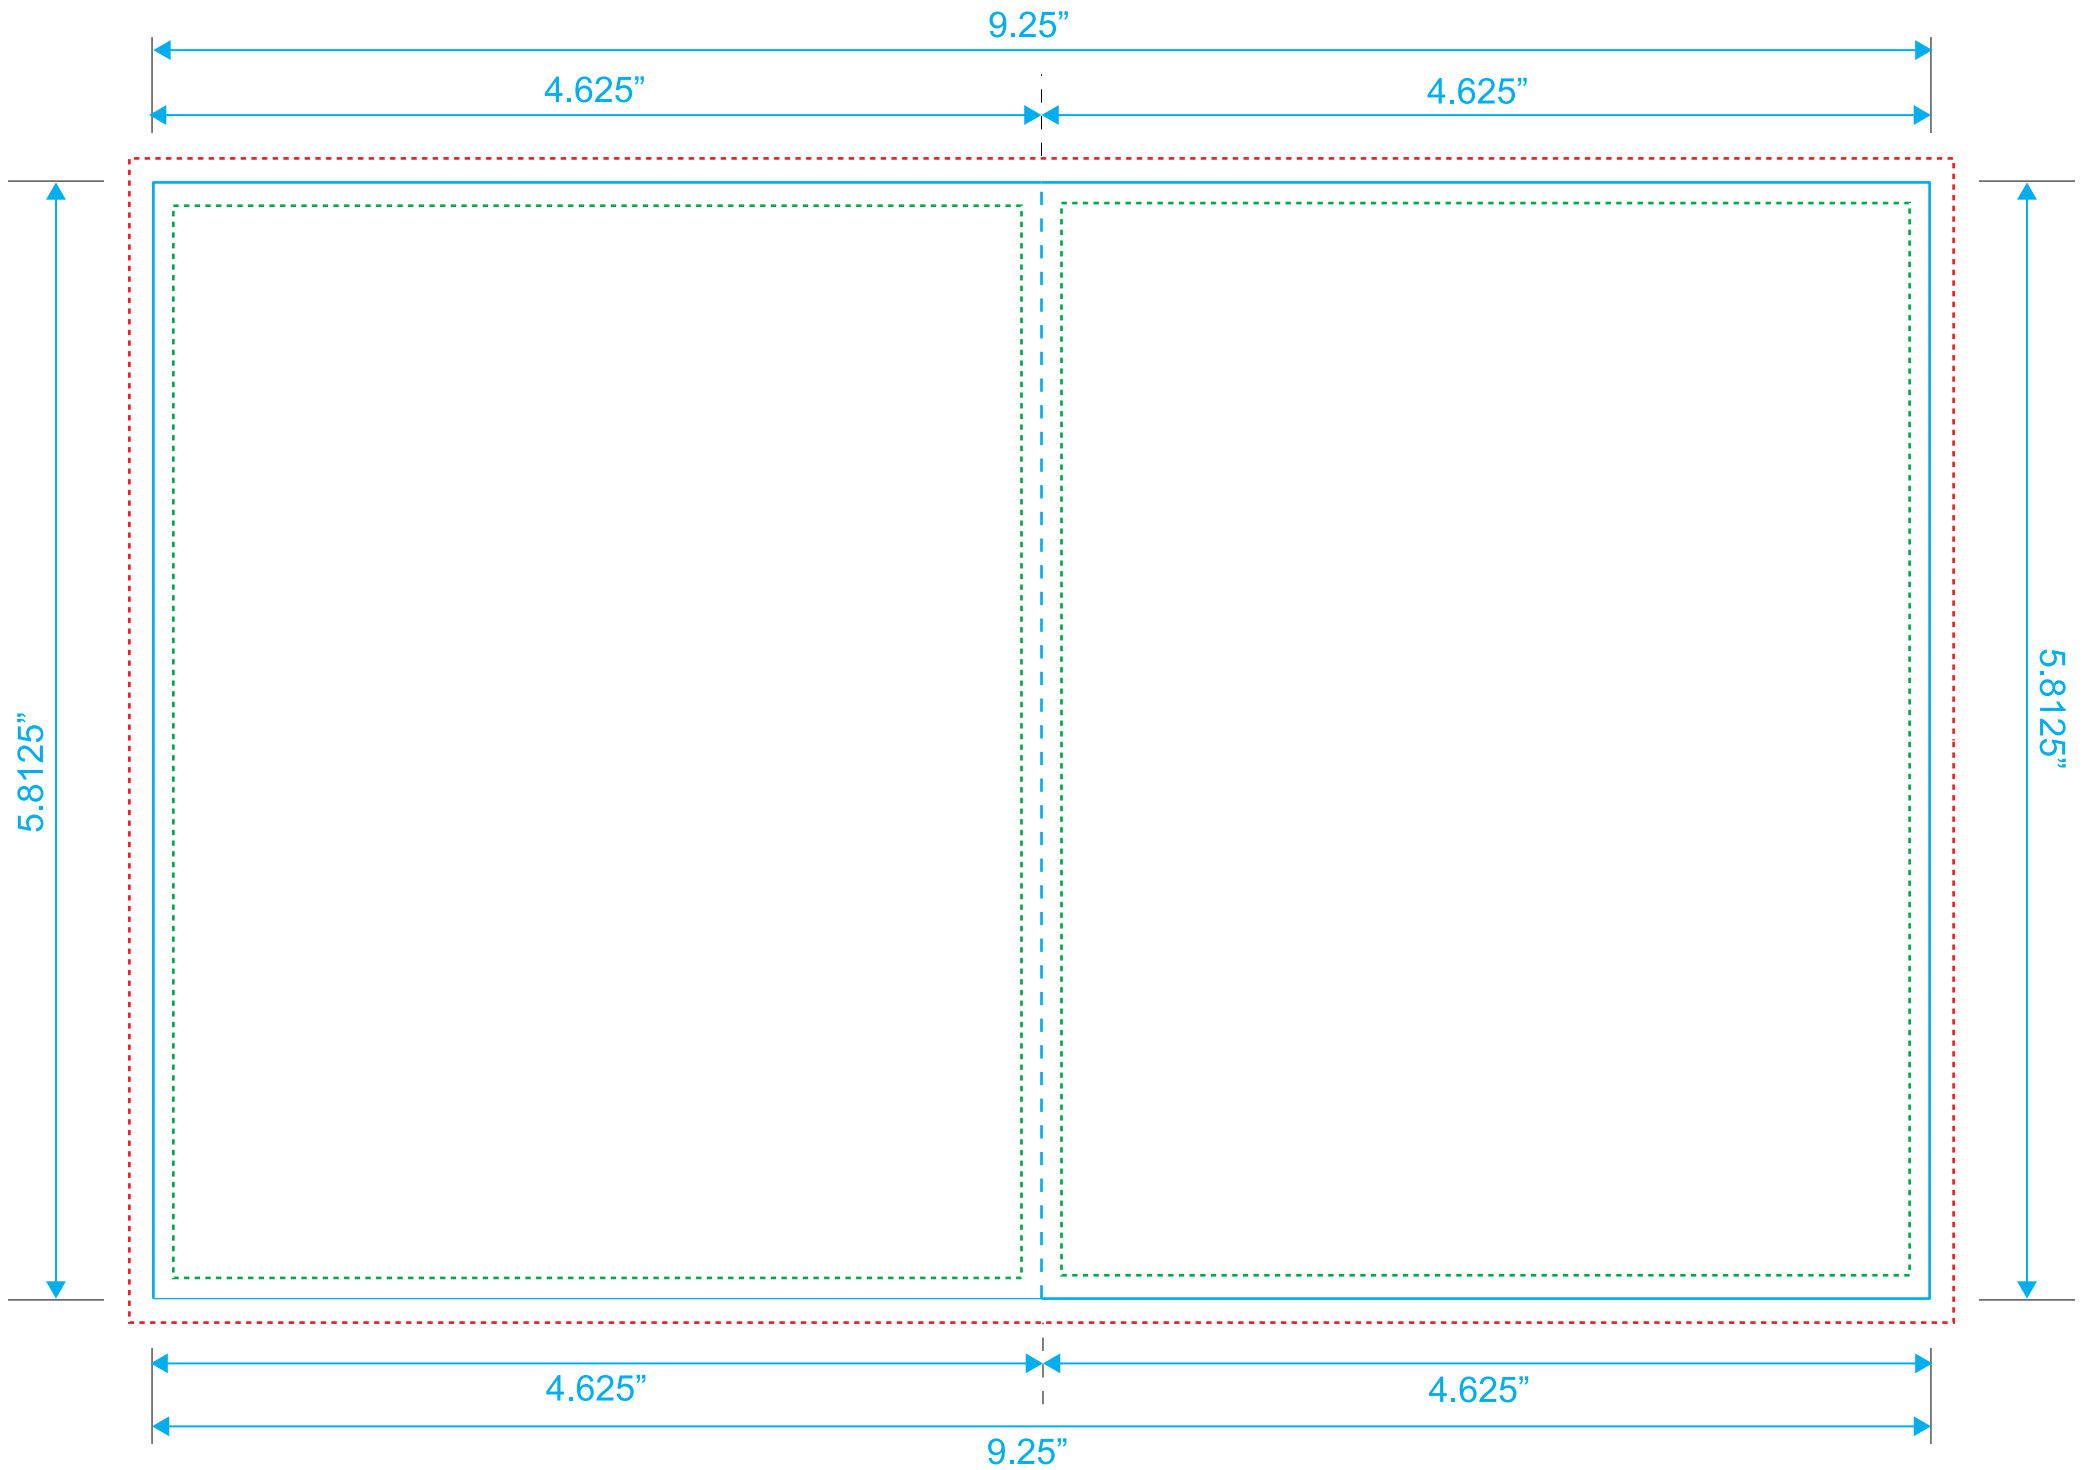

Blu-Ray 24 Page Booklet

Reference: Insert

Style: 2 Panels

Size: 9.25" x 5.8125"

Type Safety .....

Bleed Line .....

Crop Line _____

Page 22

Page 3