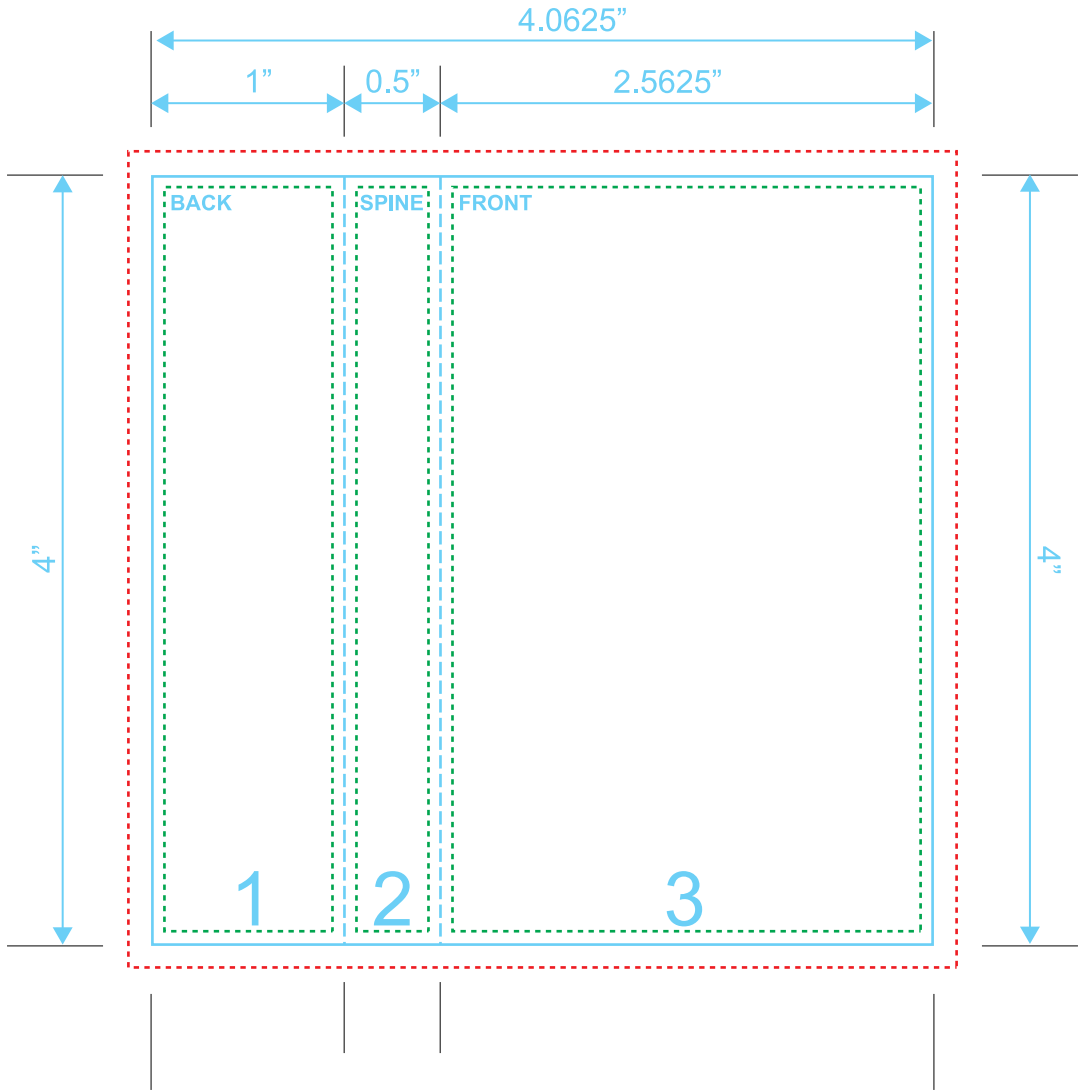

# AUDIO CASSETTE J-CARD

Reference: FRONT

Style: 3 Panel

Size: 4.0625" x 4"

Type Safety .....

Bleed Line .....

Crop Line ———

# AUDIO CASSETTE J-CARD

Reference: BACK

Style: 3 Panel

Size: 4.0625" x 4"

Type Safety 

Bleed Line 

Crop Line 