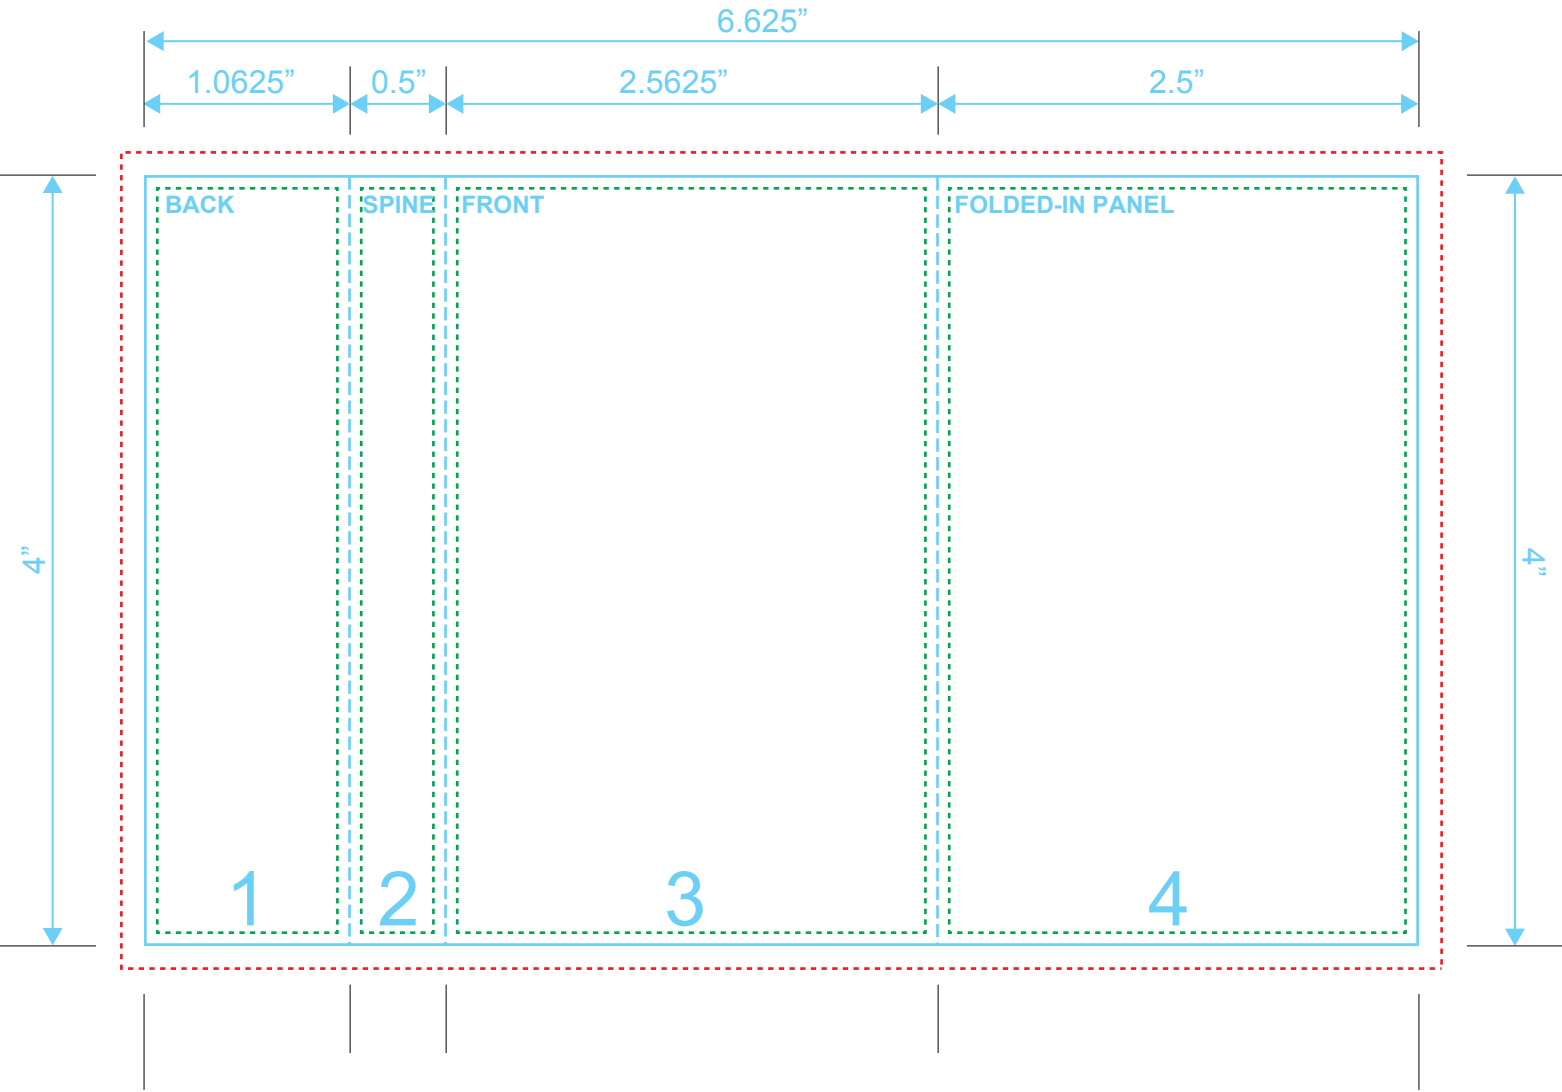

# AUDIO CASSETTE J-CARD

Reference: FRONT

Style: 4 Panel

Size: 6.625" x 4"

Type Safety 

Bleed Line 

Crop Line 

# AUDIO CASSETTE J-CARD

Reference: BACK

Style: 4 Panel

Size: 6.625" x 4"

Type Safety 

Bleed Line 

Crop Line 