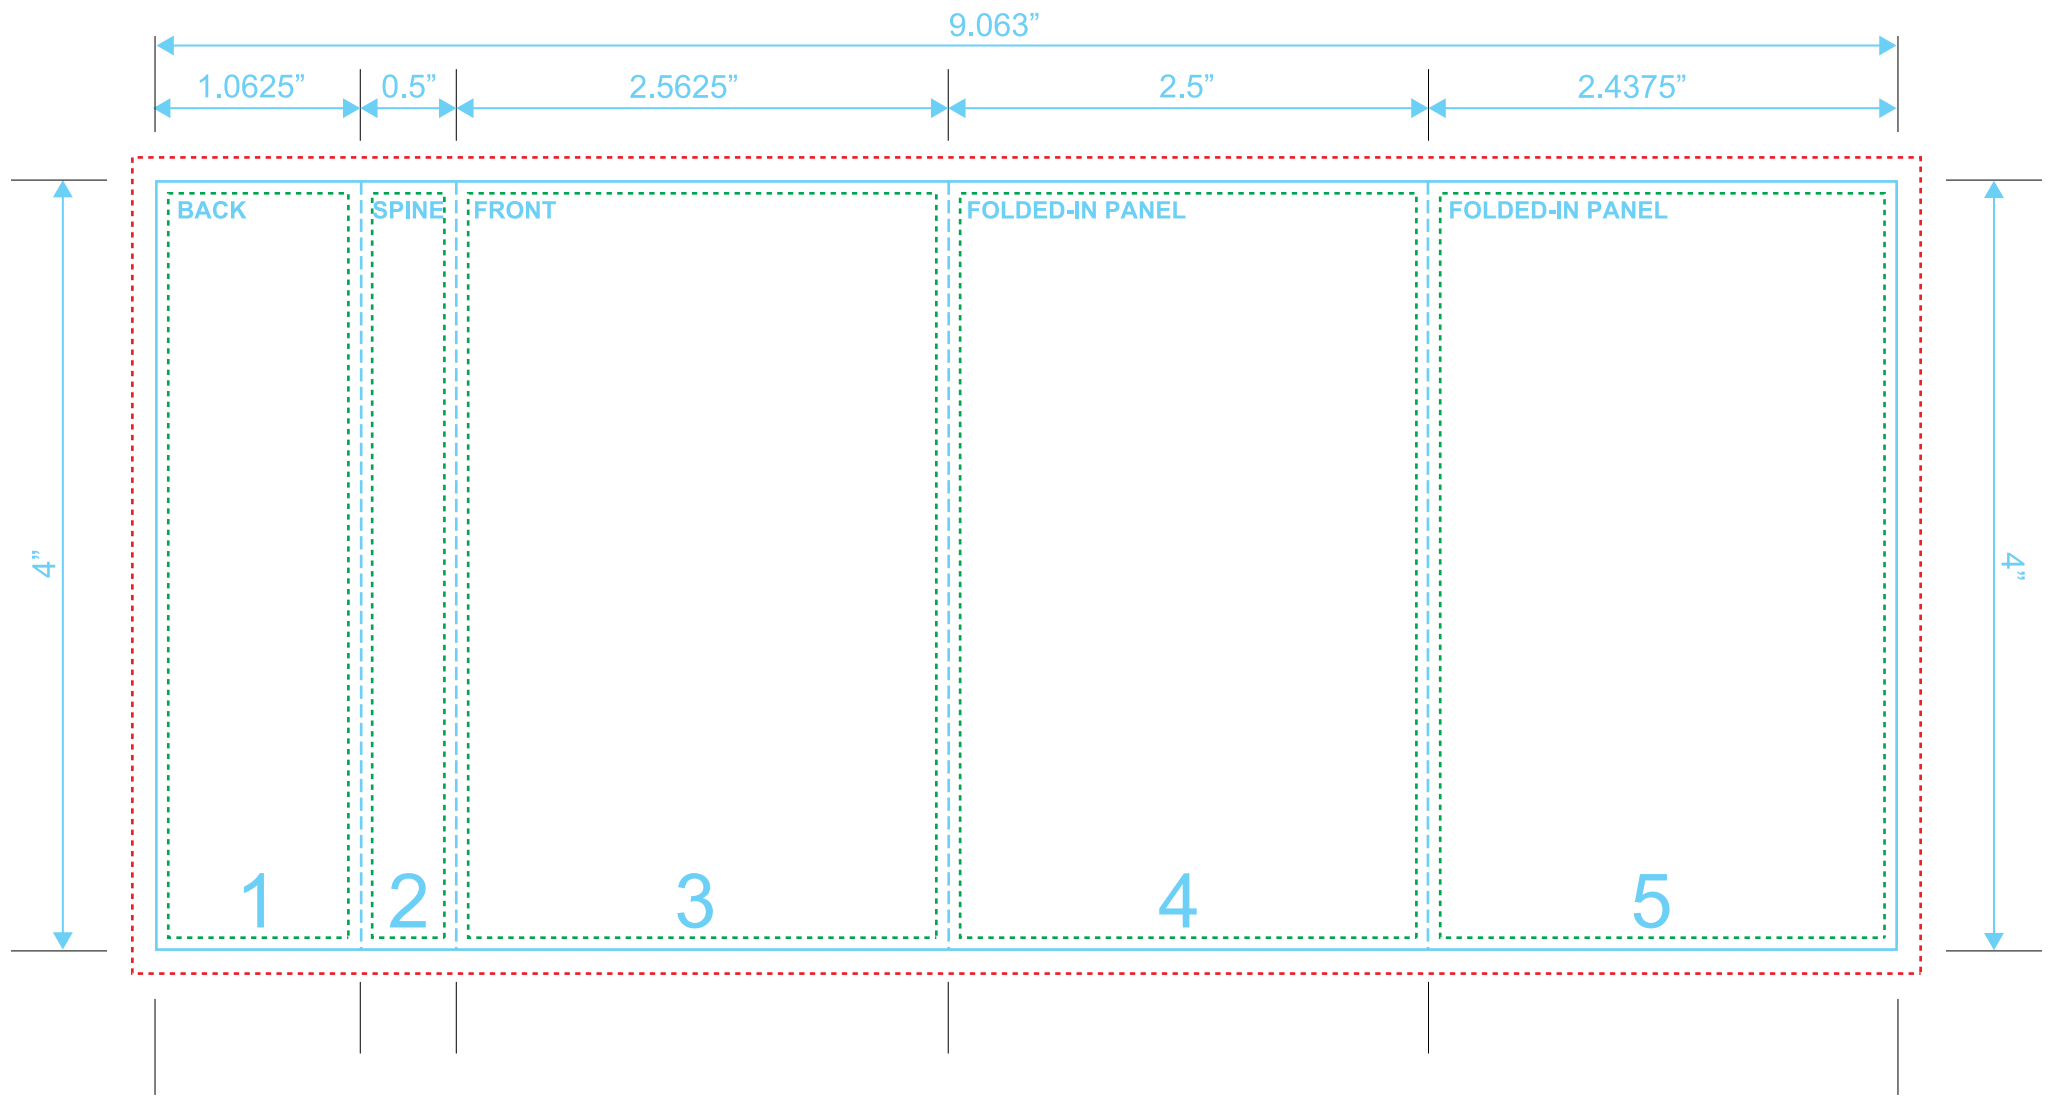

# AUDIO CASSETTE J-CARD

Reference: FRONT  
Style: 5 Panel  
Size: 9.063" x 4"

Type Safety .....  
Bleed Line .....  
Crop Line ———

**AUDIO CASSETTE J-CARD**  
 Reference: BACK  
 Style: 5 Panel  
 Size: 9.063" x 4"

Type Safety .....  
 Bleed Line .....  
 Crop Line ———