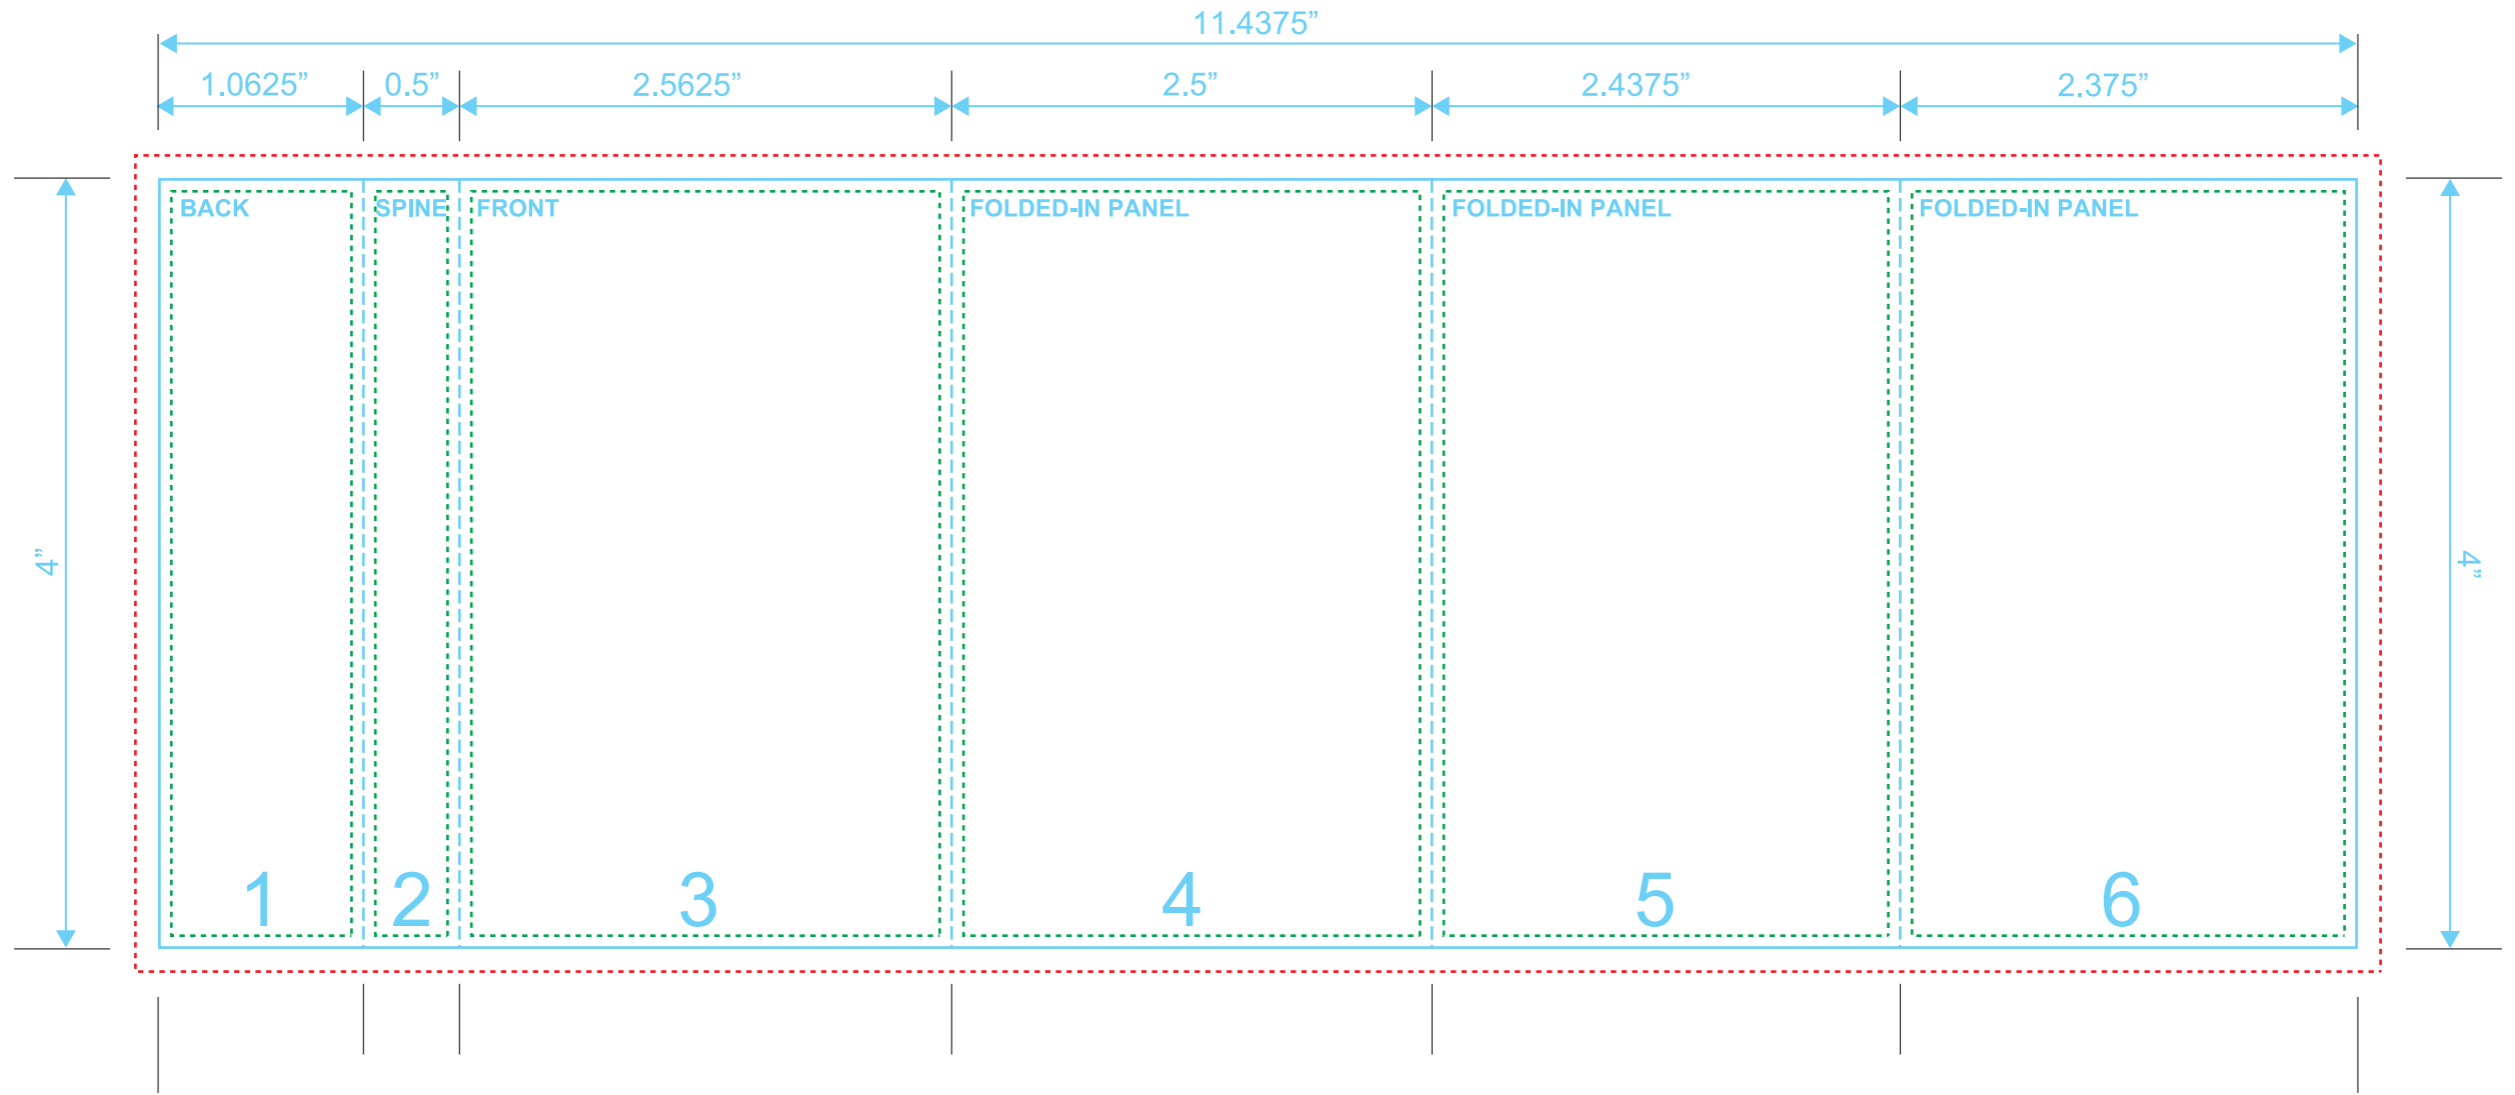

AUDIO CASSETTE J-CARD
 Reference: FRONT
 Style: 6 Panel
 Size: 11.4375" x 4"

Type Safety
 Bleed Line
 Crop Line ———

AUDIO CASSETTE J-CARD

Reference: BACK

Style: 6 Panel

Size: 11.4375" x 4"

Type Safety 

Bleed Line 

Crop Line 