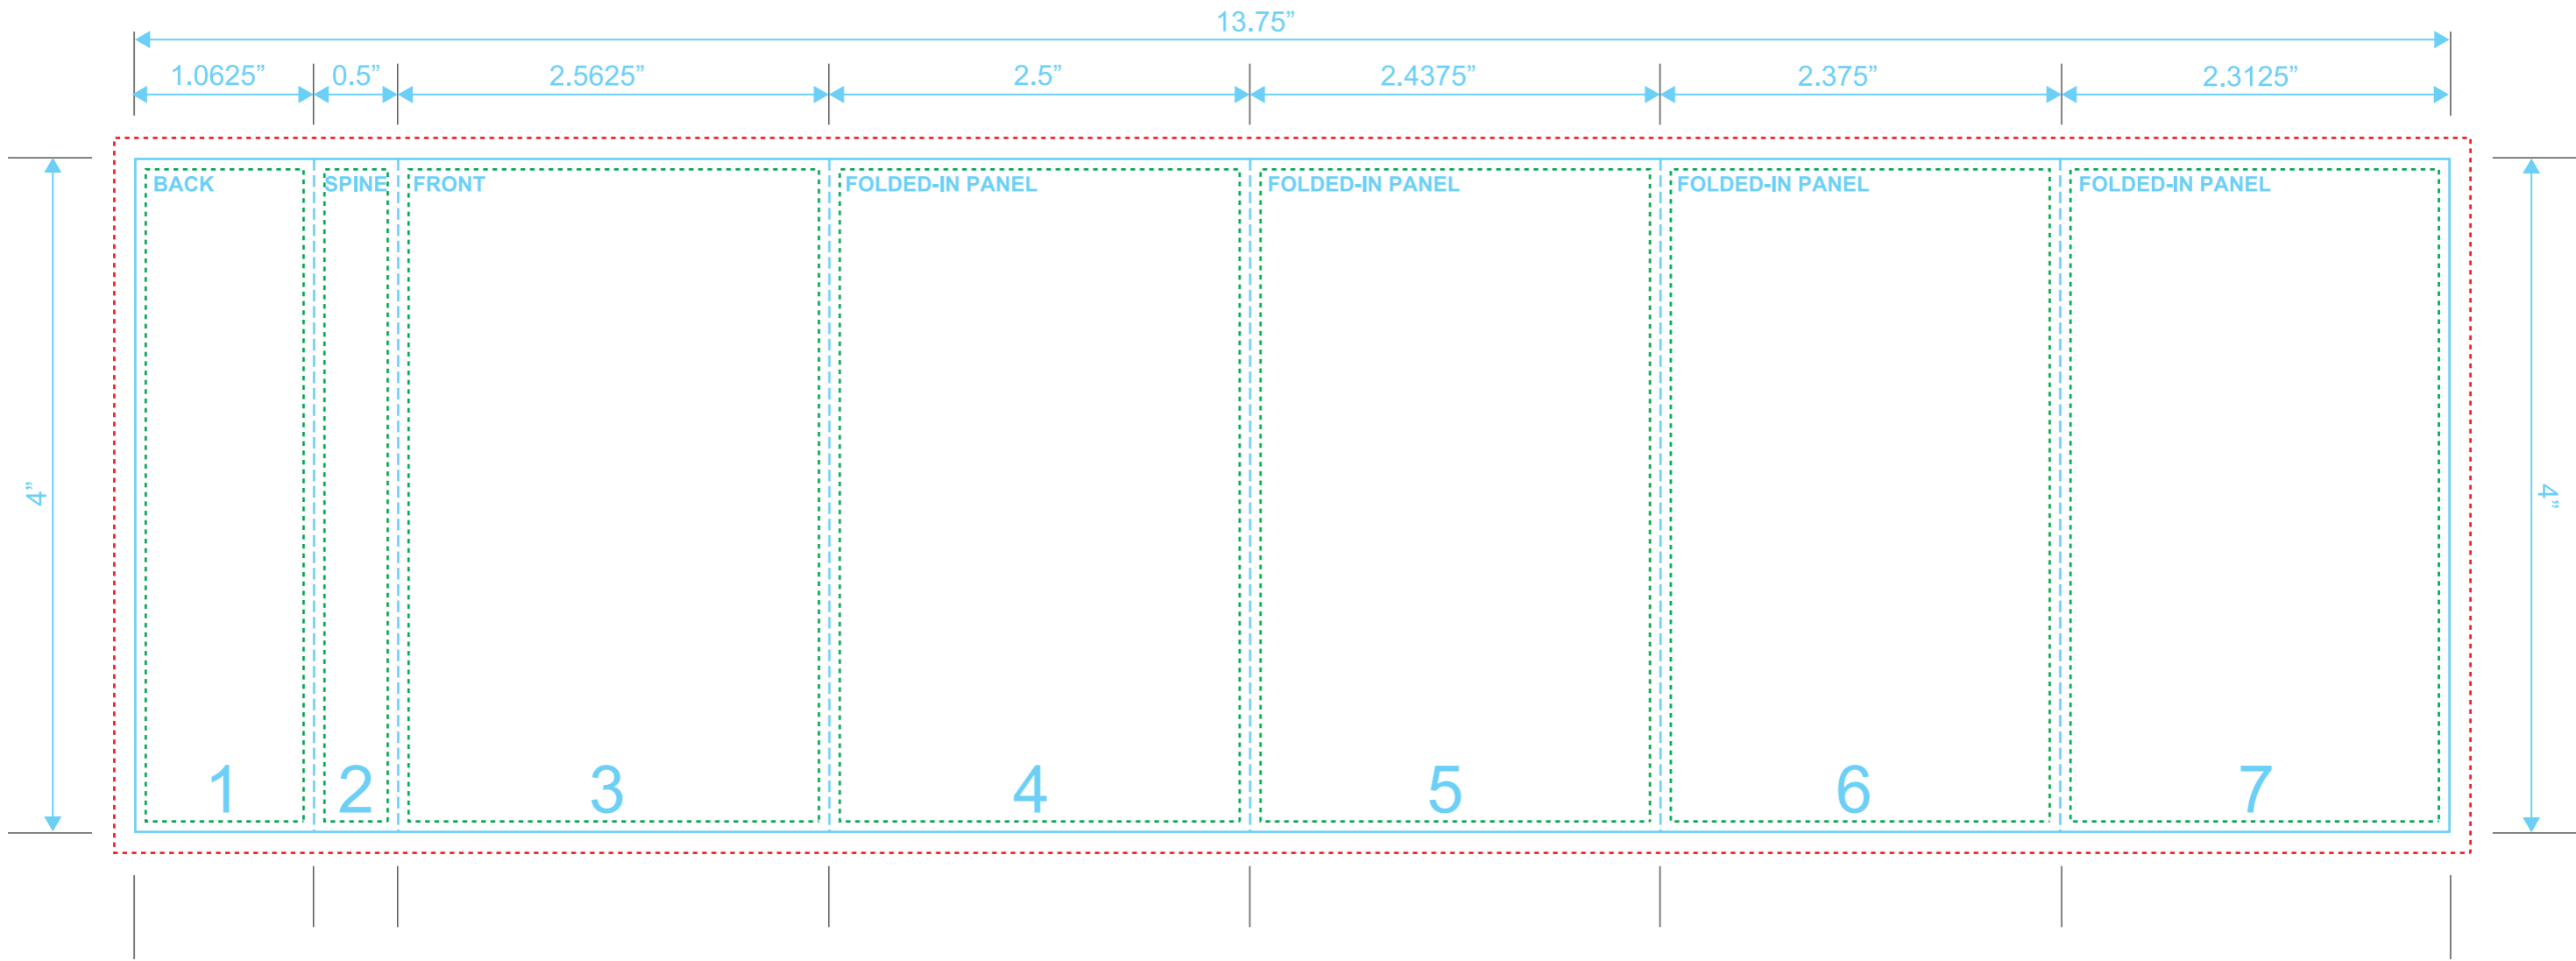

**AUDIO CASSETTE J-CARD**  
 Reference: FRONT  
 Style: 7 Panel  
 Size: 13.75" x 4"

Type Safety .....  
 Bleed Line .....  
 Crop Line ———

**AUDIO CASSETTE J-CARD**  
 Reference: BACK  
 Style: 7 Panel  
 Size: 13.75" x 4"

Type Safety .....  
 Bleed Line .....  
 Crop Line ———