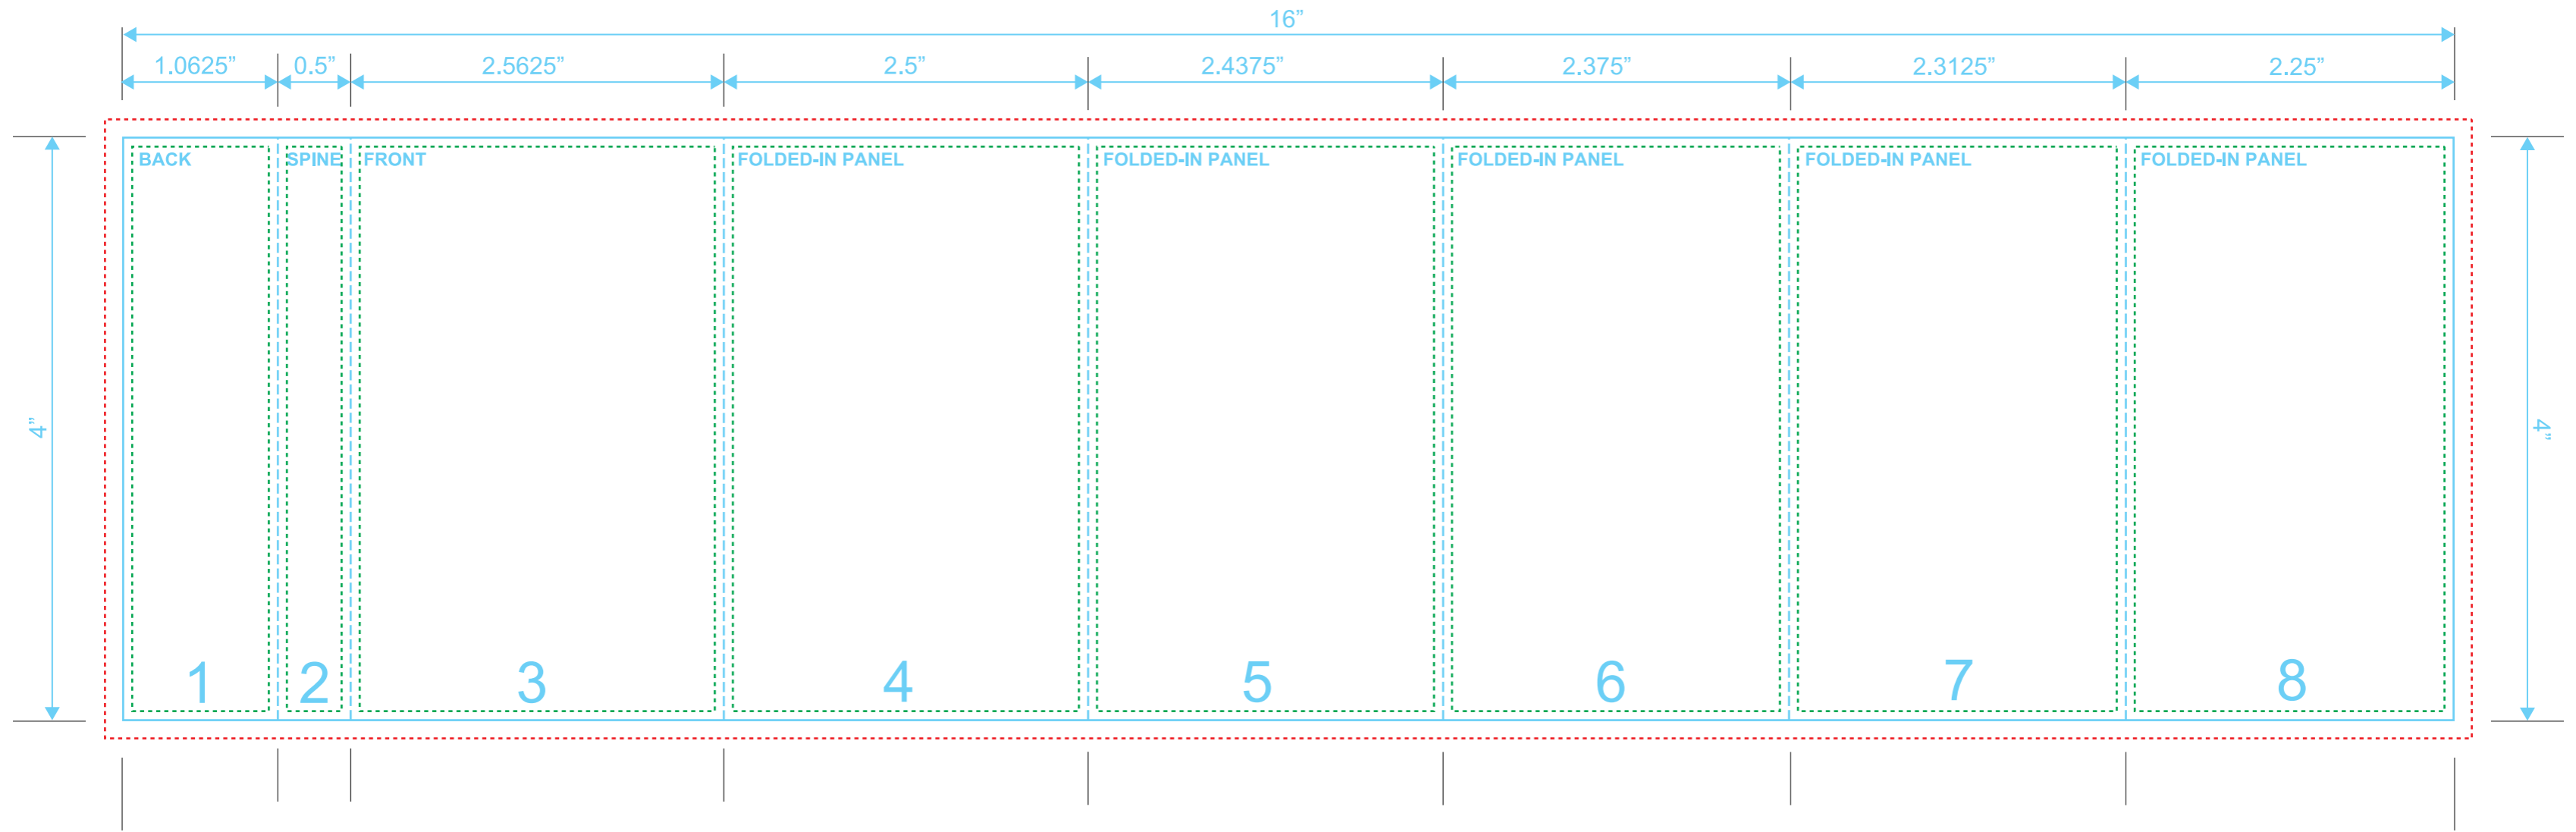

AUDIO CASSETTE J-CARD
 Reference: FRONT
 Style: 8 Panel
 Size: 16" x 4"

Type Safety
 Bleed Line
 Crop Line ———

AUDIO CASSETTE J-CARD
 Reference: BACK
 Style: 8 Panel
 Size: 16" x 4"

Type Safety
 Bleed Line
 Crop Line ———