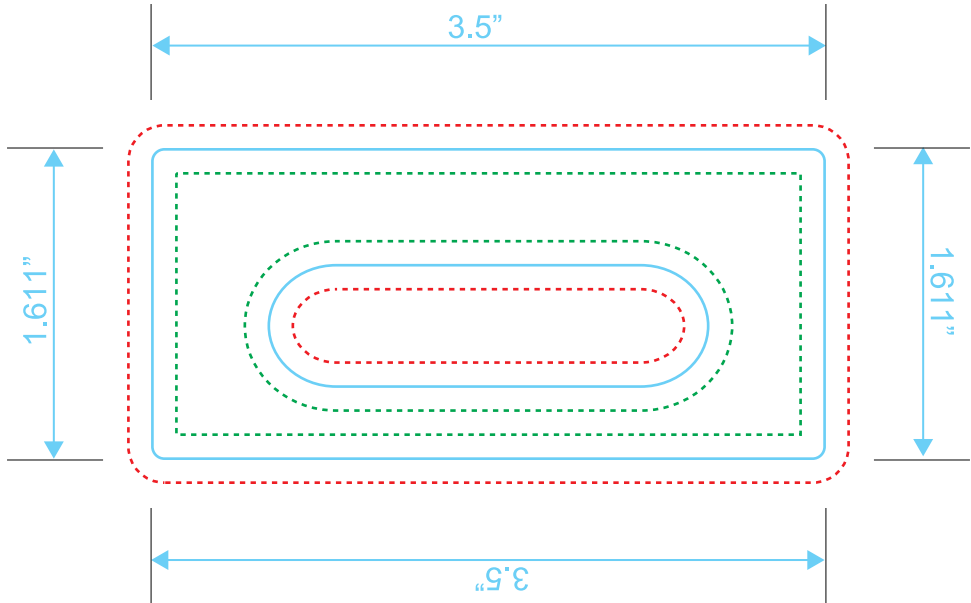

CASSETTE LABEL

Reference: Audio Cassette

Style: Label - Side A

Size: 3.5" x 1.611"

Type Safety 

Bleed Line 

Crop Line 

SIDE A

CASSETTE LABEL

Reference: Audio Cassette

Style: Label - Side B

Size: 3.5" x 1.611"

Type Safety 

Bleed Line 

Crop Line 

SIDE B