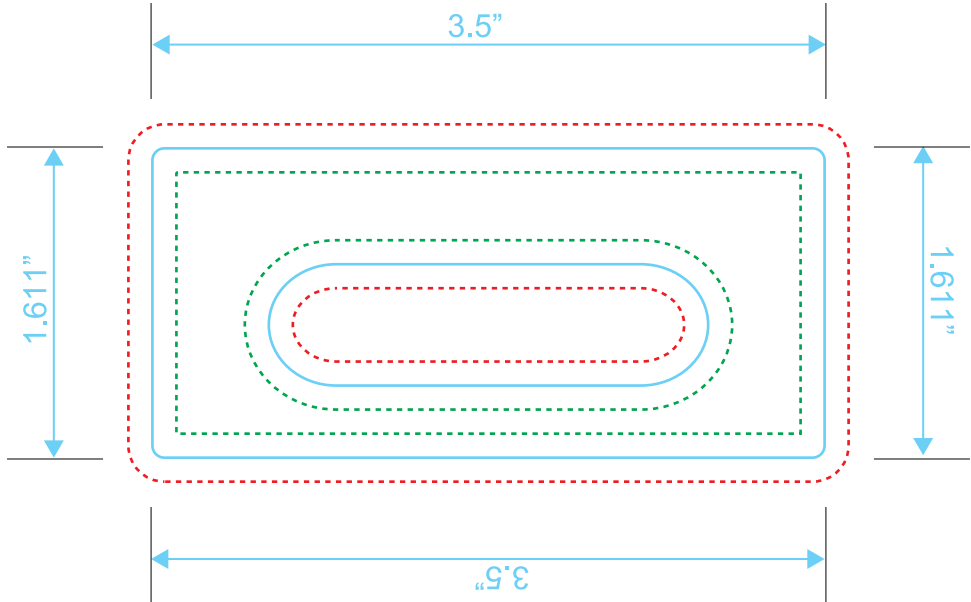

CASSETTE LABEL

Reference: Audio Cassette

Style: Label - Side A

Size: 3.5" x 1.611"

Type Safety 

Bleed Line 

Crop Line 

SIDE A

CASSETTE LABEL

Reference: Audio Cassette

Style: Label - Side B

Size: 3.5" x 1.611"

Type Safety 

Bleed Line 

Crop Line 

SIDE B