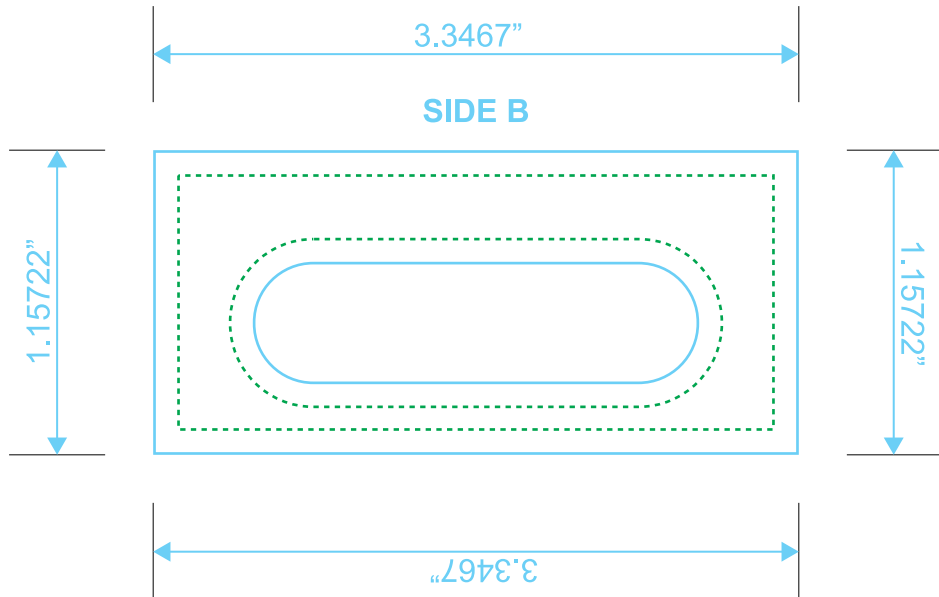

CASSETTE IMPRINT

Reference: Audio Cassette

Type Safety
Crop Line _____

Style: Imprint - Side A

Size: 3.3467" x 1.5722"

CLEAR, TINTED OR SOLID-COLOR CASSETTE SHELL

We offer a large selection of shell options. We recommend to choose your shell first, so that you can pick an imprint color that complements your cassette shell selection.

CASSETTE IMPRINT

Reference: Audio Cassette

Type Safety
Crop Line _____

Style: Imprint - Side B

Size: 3.3467" x 1.5722"

CLEAR, TINTED OR SOLID-COLOR CASSETTE SHELL

We offer a large selection of shell options. We recommend to choose your shell first, so that you can pick an imprint color that complements your cassette shell selection.