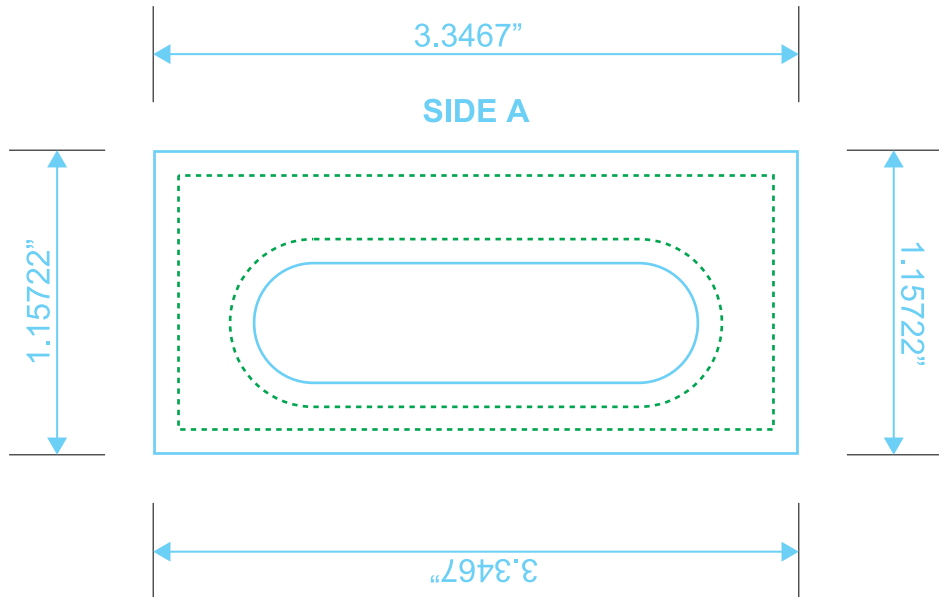

CASSETTE IMPRINT

Reference: Audio Cassette

Type Safety
Crop Line _____

Style: Imprint - Side A

Size: 3.3467" x 1.5722"

CLEAR, TINTED OR SOLID-COLOR CASSETTE SHELL

We offer a large selection of shell options. We recommend to choose your shell first, so that you can pick an imprint color that complements your cassette shell selection.

CASSETTE IMPRINT

Reference: Audio Cassette

Type Safety
Crop Line _____

Style: Imprint - Side B

Size: 3.3467" x 1.5722"

CLEAR, TINTED OR SOLID-COLOR CASSETTE SHELL

We offer a large selection of shell options. We recommend to choose your shell first, so that you can pick an imprint color that complements your cassette shell selection.